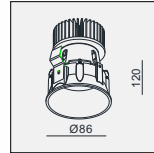

EVA FIXED - 9W LED 1x9W

MATERIAL:ALUMINUM DIE-CAST
ADJUSTABLE ANGLE:FIXED

LAMP:BRIDGELUX V10 ARRAY 1x9.3W/350mA
1075lm/CRI80/3000K,851lm/CRI90/3000K
EXCL.LED POWER SUPPLY 350mA-DC

REFLECTOR ANGLE:35°, 50°.CRI 80/90

AVAILABLE COLOR:
WHI
BLK
SLV GRY
GLD

IP20/ROHS/CE/

Ø83 H150

EVA FIXED HIDE - 9W LED 1x9W

MATERIAL:ALUMINUM DIE-CAST
ADJUSTABLE ANGLE:FIXED

LAMP:BRIDGELUX V10 ARRAY 1x9.3W/350mA
1075lm/CRI80/3000K,851lm/CRI90/3000K
EXCL.LED POWER SUPPLY 350mA-DC

REFLECTOR ANGLE:35°, 50°.CRI 80/90
INCL. MOUNTING KIT 5

AVAILABLE COLOR:
WHI
BLK
SLV GRY
GLD

IP20/ROHS/CE/

KIT 5 H150

MOUNTING KIT 5
MATERIAL:ALUMINUM

Ø114

EVA FIXED MIDI - 14W LED 1x14W

MATERIAL:ALUMINUM DIE-CAST
ADJUSTABLE ANGLE:FIXED

LAMP:BRIDGELUX VERO 10 1x13.7W/350mA
1354lm/CRI80/3000K,1074lm/CRI90/3000K,
890lm/CRI97/3000K,
EXCL.LED POWER SUPPLY 350mA-DC

REFLECTOR ANGLE:31°, 49°.CRI 80/90/97

AVAILABLE COLOR:
WHI
BLK
SLV GRY
GLD

IP20/ROHS/CE/

Ø102 H150

EVA FIXED MIDI HIDE - 14W LED 1x14W

MATERIAL:ALUMINUM DIE-CAST
ADJUSTABLE ANGLE:FIXED

LAMP:BRIDGELUX VERO 10 1x13.7W/350mA,
1354lm/CRI80/3000K,1074lm/CRI90/3000K,
890lm/CRI97/3000K,
EXCL.LED POWER SUPPLY 350mA-DC

REFLECTOR ANGLE:31°, 49°.CRI 80/90/97
INCL. MOUNTING KIT 12

AVAILABLE COLOR:
WHI
BLK
SLV GRY
GLD

IP20/ROHS/CE/

KIT 12 H150

MOUNTING KIT 12
MATERIAL:ALUMINUM

Ø127

MAKE WALLWASH LED 1x9W

MATERIAL:ALU DIE-CAST + ALU
ADJUSTABLE ANGLE:FIXED 30°

LAMP:BRIDGELUX V8 ARRAY 1x9.2W/500mA
945lm/CRI80/3000K,739lm/CRI90/3000K,
EXCL.LED POWER SUPPLY 500mA-DC
REFLECTOR ANGLE:48°.CRI 80/90.

AVAILABLE COLOR:
WHI
BLK
SLV GRY
WHI/BLK

IP20/ROHS/CE/

83x83 H135

MAKE WALLWASH-MR16 1x50W

MATERIAL:ALU DIE-CAST
ADJUSTABLE ANGLE:FIXED 30°

LAMP:1xMR16 MAX.50W
GU5.3/12V EXCL.TRANSFO