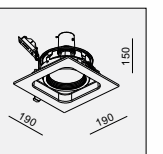

GD-1941 PAR30 1x75W

MATERIAL:ALU DIE-CAST + ALU
ADJUSTABLE ANGLE:0~30°/350°

LAMP:1xPAR30 MAX.75W
E27 220-240V/50-60Hz

AVAILABLE COLOR:
WH/BK/WH
AL/BK/AL
WH/BK
WH/WH/WH

IP20/ROHS/CE/▽

Ø180xH160