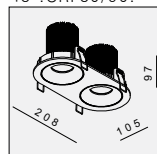

DE-200x2-9W LED 2x9W

MATERIAL:ALU DIE-CAST + ALU
ADJUSTABLE ANGLE:0~30°/355°

LAMP:BRIDGELUX V8 Array 2x 9.2W
2x945lm/3000K/CRI 80 739lm/3000K/
CRI 90
EXCL.LED POWER SUPPLY 500mA-DC
REFLECTOR ANGLE:17°, 32°, 48°.CRI 80/90.

AVAILABLE COLOR:
Sand White
Sand Black

IP20/ROHS/CE/▽

Ø98, L-103 H117