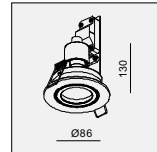

DL-5620-GU10 GU10 1x 50W

MATERIAL:ALUMINUM
ADJUSTABLE ANGLE:0~20°/350°

LAMP:1XGU10 MAX.50W
GU10 220-240V/50-60Hz

AVAILABLE COLOR:
Sand White
Sand Black
Alu Brush

IP20/ROHS/CE/▽

Ø68xH140