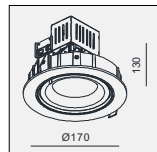

DE-200M-G8.5 G8.5 1x70W

MATERIAL:ALU DIE-CAST + ALU
ADJUSTABLE ANGLE:0~36°/350°
LAMP:1xCDM-TC MAX.70W
REFLECTOR ANGLE:10°, 26°, 40°, 32x55°
G8.5/220-240V EXCL.BALLAST

AVAILABLE COLOR:
Sand White
Sand Black

IP20/ROHS/CE/▽

Ø160xH160