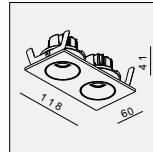

DE-202-1 /700 LED 2x2W

MATERIAL:ALU DIE-CAST+ALU
ADJUSTABLE ANGLE:0~20°/355°

LAMP:OSLON Square. 1x2.1W
224lm/3000K/CRI 80 194lm/3000K/CRI 90
EXCL.LED POWER SUPPLY 700mA-DC
LENS ANGLE:12°, 30°, 40°.CRI 80/90.

AVAILABLE COLOR:
Sand White
Sand Black
Alu Brush

IP20/ROHS/CE/

Ø54, L-58 H51