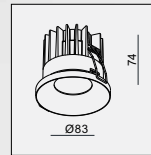

FAST-TOP MINI LED 1x9W

MATERIAL:ALU DIE-CAST
ADJUSTABLE ANGLE:FIXED

LAMP:BRIDGELUX V8 Array 1x 9.2W, 945lm/3000K/CRI 80, 739lm/3000K/CRI 90, EXCL.LED POWER SUPPLY 500mA-DC, REFLECTOR ANGLE:17°, 32°, 48°.CRI 80/90.

IP44/ROHS/CE/

Ø68xH90