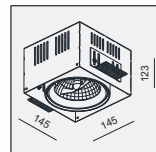

HIDE-201M QR111 1x100W

MATERIAL:ALU DIE-CAST+STEEL
ADJUSTABLE ANGLE:0~40°/350°
LAMP:1xQR111 MAX.100W
G53/12V EXCL.TRANSFO

AVAILABLE COLOR:
BK/WH
BK/BK
WH/WH