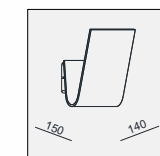

CORRECT-6W LED 1x6W

MATERIAL:ALUMINUM

LAMP:BRIDGELUX V8 ARRAY 1x6.2W/350mA, 703lm/CRI80/3000K,550lm/CRI90/3000K, INCL. LED POWER SUPPLY 350mA-DC AC 100-240V/50-60Hz.☑

AVAILABLE COLOR:
Sand White
Sand Black
Sand Grey
Champagne

IP40/ROHS/CE/☑

CORRECT DIM LED 1x6W

MATERIAL:ALUMINUM

LAMP:BRIDGELUX V8 ARRAY 1x6.2W/500mA, 703lm/CRI80/3000K,550lm/CRI90/3000K, INCL. LED POWER SUPPLY 350mA-DC TRIAC DIM AC 220-240V/50-60Hz.☑

AVAILABLE COLOR:
Sand White
Sand Black
Sand Grey
Champagne

IP40/ROHS/CE/☑