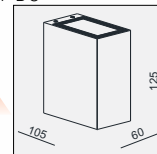

HUGO is a series of up and down lighting wall light. Provides narrow or wide optic beam distribution and can be combined with one another. Especially its 4° lens, with its outstanding performance it can be as a long distance decorative lighting in outdoor environments. Thanks to its fashion design and compact dimension, this luminaire can be integrated into modern or historical architecture. It produces an interesting lighting effect just consuming very little energy.

By combining narrow beam and wide beam optics, it can create an attractive lighting effect on the facade, meanwhile providing uniform illumination on the ground.

This series is IP65 high protection product, which can be applied to various outdoor occasions.

There are up/down two lights version or single light version for options.

HUGO WIDE LED 3X2W+3x2W

HUGO NARROW LED 1X2W+1x2W

HUGO NARROW/WIDE LED 1X2W+3x2W

HUGO SINGLE WIDE LED 3X2W

HUGO SINGLE NARROW LED 1X2W

MATERIAL:ALU DIE-CAST+GLASS
LAMP:XP-E2 3X2.2W+3x2.2W 700mA;
483lm+483lm /3000K/CRI80.
414lm+414lm /3000K/CRI90
INCL. LED POWER SUPPLY 700mA-DC
AC 100-240V/50-60Hz
LENS ANGLE:60°+60°

MATERIAL:ALU DIE-CAST+GLASS
LAMP:XP-E2 1X2.2W+1x2.2W 700mA;
161lm+161lm /3000K/CRI80.
138lm+138lm /3000K/CRI90
INCL. LED POWER SUPPLY 700mA-DC
AC 100-240V/50-60Hz
LENS ANGLE:4°+4°

MATERIAL:ALU DIE-CAST+GLASS
LAMP:XP-E2 1X2.2W+3x2.2W 700mA;
161lm+430lm /3000K/CRI80.
138lm+414lm /3000K/CRI90
INCL. LED POWER SUPPLY 700mA-DC
AC 100-240V/50-60Hz
LENS ANGLE:4°+60°

MATERIAL:ALU DIE-CAST+GLASS
LAMP:XP-E2 3X2.2W 700mA;
483lm /3000K/CRI80.414lm /3000K/CRI90
INCL. LED POWER SUPPLY 700mA-DC
AC 100-240V/50-60Hz
LENS ANGLE:60°