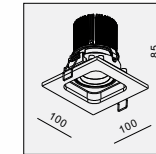

GDE-1641-6W LED 1x6W

MATERIAL:ALU DIE-CAST + ALU
ADJUSTABLE ANGLE:0~28°/350°
LAMP:BRIDGELUX V8 Array 1x 6.2W
703lm/3000K/CRI 80 550lm/3000K/CRI 90
EXCL.LED POWER SUPPLY 350mA-DC
REFLECTOR ANGLE:17°, 32°, 48°.CRI 80/90.

AVAILABLE COLOR:
WH/BK/WH, WH/BK/BK
AL/BK/AL, AL/BK/BK
WH/WH/WH, BK/BK/BK

IP20/ROHS/CE/▽
Ø89xH115