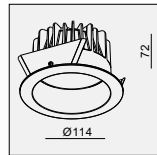

NEW 130 MIDI-13W LED 1x13W

MATERIAL:ALU DIE-CAST + PMMA
ADJUSTABLE ANGLE:FIXED

LAMP:LUXEON 3030 2D 12x1.07W/500mA, 1436lm/CRI80/3000K, 1267lm/CRI90/3000K, EXCL.LED POWER SUPPLY 500mA-DC 3000K/4000K/5000K.CRI 80/90

AVAILABLE COLOR:
Sand Black,
Sand White
Silver Grey
Sand Black/Sand Gold
Sand White/Sand Gold

IP44/ROHS/CE/

Ø133 H105