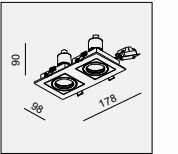

GD-1652 MR16 2x50W
MATERIAL: ALUMINUM
ADJUSTABLE ANGLE: 0~20°/350°
LAMP: 2xMR16 MAX. 50W
GU5.3/12V EXCL. TRANSFO
AVAILABLE COLOR:
Sand White
Sand Black
Alu Brush
IP20/ROHS/CE/▽
170x90 H100

GD-1652-GU10 GU10 2x50W
MATERIAL: ALUMINUM
ADJUSTABLE ANGLE: 0~20°/350°
LAMP: 2xGU10 MAX. 50W
GU10 220-240V/50-60Hz
AVAILABLE COLOR:
Sand White
Sand Black
Alu Brush
IP20/ROHS/CE/▽
170x90 H100