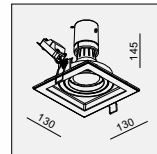

DY-1781 PAR20 1x50W

MATERIAL:ALUMINUM DIE-CAST+STEEL
ADJUSTABLE ANGLE:0~28°/355°

LAMP:1xPAR20 MAX.50W
E27 220-240V/50-60Hz

AVAILABLE COLOR:
WH/BK
WH/WH

IP20/ROHS/CE/▽

120x120 H165