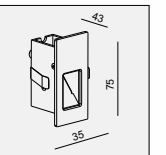

RITA LED1x1~2W

MATERIAL:ALUMINUM+PC

LAMP:OSLON Square, 1x1~2.1W
138~224lm/CRI80/3000K,
120~194lm/CRI90/3000K,
EXCL. LED POWER SUPPLY 350~700mA-DC
CRI 80/90.

AVAILABLE COLOR:
Alu Brush, Sand White

IP20/ROHS/CE/

45x45 H55