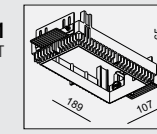

MOUNTING KIT 1
MATERIAL:ALU DE-CAST

191x110