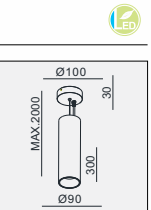

TONY MINI 4 DIM LED 4x5W

MATERIAL: ALUMINUM
ADJUSTABLE ANGLE: FIXED

LAMP: BRIDGELUX V6 ARRAY 4x4.6W/500mA, 4x440lm/CRI80/3000K, 4x375lm/CRI90/3000K, REFLECTOR ANGLE: 26°, 38°. CRI 80/90.
INCL. LED POWER SUPPLY 500mA-DC
AC 100-240V/50-60Hz
LENS ANGLE: 20°, 30°. CRI 80/90.

IP20/ROHS/CE/