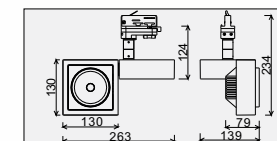

TWINS BOX-31W LED 1x31W

MATERIAL: ALUMINUM DIE-CAST
ROTATES: 350°
SPOT HEAD ADJUST: 90°

LAMP: BRIDGELUX VERO 18 ARRAY, 1x31W
3662lm/3000K/CRI80 2842lm/3000K/CRI90
INCL. LED POWER SUPPLY 1050mA-DC
AC 220-240V/50-60Hz
REFLECTOR ANGLE: 20°, 28°, 38°. CRI 80/90/97

AVAILABLE COLOR:
Sand White/Black
Sand Black
Silver Grey/Black

IP20/ROHS/CE