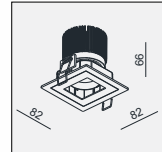

KEVIN-6W LED 1x6W

MATERIAL:ALU DIE-CAST + ALU
ADJUSTABLE ANGLE:18°
LAMP:BRIDGELUX V8 ARRAY 1x6.2W/350mA,
703lm /CRI80/3000K,550lm /CRI90/3000K,
EXCL.LED POWER SUPPLY 350mA-DC
REFLECTOR ANGLE:23°, 34°, 50°.
CRI 80/90.

AVAILABLE COLOR:
BLK
WHI
SLV GRY
IP20/ROHS/CE/▽

Ø76xH98