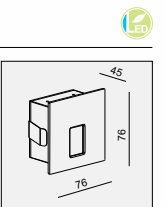

WE-1927 K2 LED1x1~2W

MATERIAL:ALUMINUM

LAMP:OSLON Square.1x1~2.1W
138~224lm/CRI80/3000K,
120~194lm/CRI90/3000K,
EXCL. LED POWER SUPPLY 350~700mA-DC
CRI 80/90.

AVAILABLE COLOR:
Alu Brush. Sand White

IP20/ROHS/CE/

65x65 H55