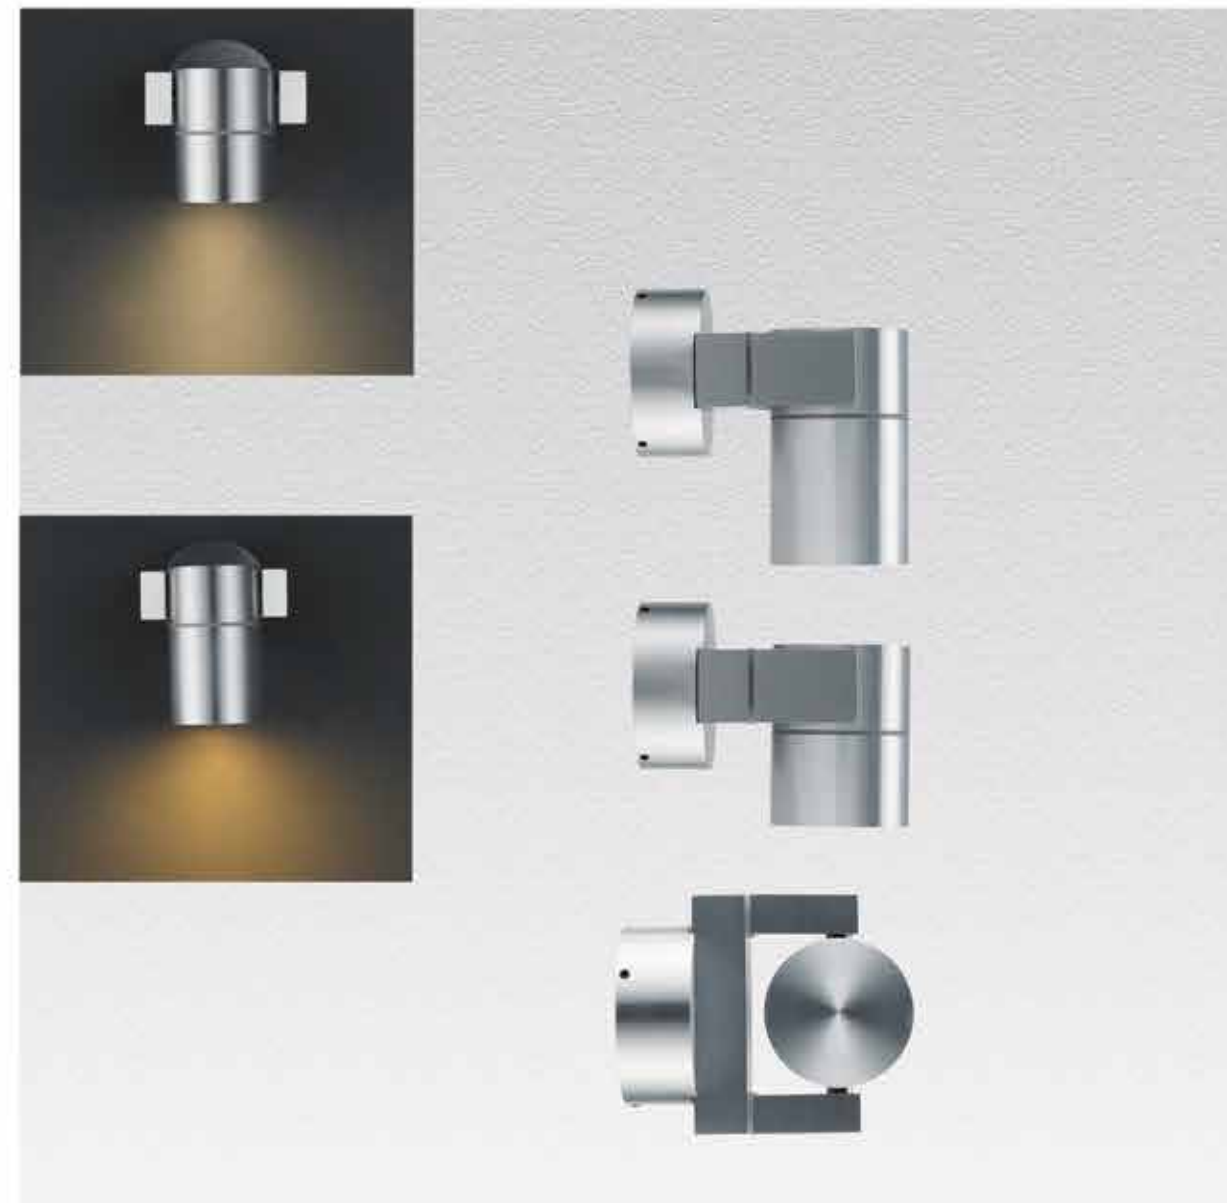

WL-1824 GU10 1x35W

MATERIAL:ALUMINUM+GLASS

LAMP:1XGU10 MAX.35W
Gu10 220-240V/50-60Hz

AVAILABLE COLOR:
Alu Brush
Sand Black
Sand White
Sand Grey

IP54/ROHS/CE/∇

MATERIAL:ALUMINUM+GLASS

LAMP:V6 ARRAY 1x4.6W/500mA,
471m/CRI80/3000K,399lm/CRI90/3000K,
AC 100-240V/50-60Hz
CRI 80/90.
LENS ANGLE: 30°.

AVAILABLE COLOR:
Sand Grey, Sand Black, Sand White

IP65/ROHS/CE/∇