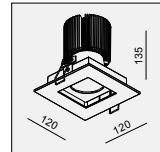

DE-261 MIDI-20W LED 1x 20W

MATERIAL:ALU DIE-CAST + ALU
ADJUSTABLE ANGLE:0~20°
LAMP:BRIDGELUX V10 ARRAY . 1x20.1W
1710lm/3000K/CRI80 1455lm/3000K/CRI90
EXCL.LED POWER SUPPLY 700mA-DC
REFLECTOR ANGLE:20°, 28°, 40°.CRI 80/90.

AVAILABLE COLOR:
WH/BK
WH/WH
BK/BK
IP20/ROHS/CE/▽
95x95 H155