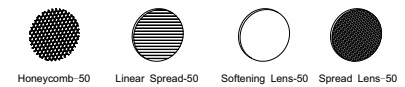

EVA DANNY MINI H61 LED 1x9W

MATERIAL:Alu die-cast
ADJUSTABLE ANGLE:0~45°/350°

LAMP:BRIDGELUX V8 ARRAY 1x9.2W/500mA
945lm/CRI80/3000K,739lm/CRI90/3000K,
EXCL.LED POWER SUPPLY 500mA-DC
REFLECTOR ANGLE:17°, 32°, 48°.CRI 80/90.

IP20/ROHS/CE/▽
Ø102 H80

EVA DANNY MINI H61-LX MZ LED 1x8W

MATERIAL:Alu die-cast
ADJUSTABLE ANGLE:0~45°/350°

LAMP:LUXEON MZ 1x7.8W/700mA
780lm/CRI80/3000K
EXCL.LED POWER SUPPLY 700mA-DC
REFLECTOR ANGLE:9°, 11°.CRI 80.

EVA DANNY MINI H61 HIDE LED 1x9W

MATERIAL:Alu die-cast
ADJUSTABLE ANGLE:0~45°/350°

LAMP:BRIDGELUX V8 ARRAY 1x9.2W/500mA
945lm/CRI80/3000K,739lm/CRI90/3000K,
EXCL.LED POWER SUPPLY 500mA-DC
REFLECTOR ANGLE:17°, 32°, 48°.CRI 80/90.
INCL MOUNTING KIT 12

IP20/ROHS/CE/▽
KIT 12 H80

EVA DANNY MINI H61 HIDE-LX MZ LED 1x8W

MATERIAL:Alu die-cast
ADJUSTABLE ANGLE:0~45°/350°

LAMP:LUXEON MZ 1x7.8W/700mA
780lm/CRI80/3000K
EXCL.LED POWER SUPPLY 700mA-DC
REFLECTOR ANGLE:9°, 11°.CRI 80.
INCL MOUNTING KIT 12

EVA DANNY MINI LED 1x9W

MATERIAL:Alu die-cast
ADJUSTABLE ANGLE:0~45°/350°

LAMP:BRIDGELUX V8 ARRAY 1x9.2W/500mA
945lm/CRI80/3000K,739lm/CRI90/3000K,
EXCL.LED POWER SUPPLY 500mA-DC
REFLECTOR ANGLE:17°, 32°, 48°.CRI 80/90.

IP20/ROHS/CE/▽
Ø102 H156

EVA DANNY MINI-LX MZ LED 1x8W

MATERIAL:Alu die-cast
ADJUSTABLE ANGLE:0~45°/350°

LAMP:LUXEON MZ 1x7.8W/700mA
780lm/CRI80/3000K
EXCL.LED POWER SUPPLY 700mA-DC
REFLECTOR ANGLE:9°, 11°.CRI 80.

EVA DANNY MINI HIDE LED 1x9W

MATERIAL:Alu die-cast
ADJUSTABLE ANGLE:0~45°/350°

LAMP:BRIDGELUX V8 ARRAY 1x9.2W/500mA
945lm/CRI80/3000K,739lm/CRI90/3000K,
EXCL.LED POWER SUPPLY 500mA-DC
REFLECTOR ANGLE:17°, 32°, 48°.CRI 80/90.
INCL MOUNTING KIT 12

IP20/ROHS/CE/▽
KIT 12 H156

EVA DANNY MINI HIDE-LX MZ LED 1x8W