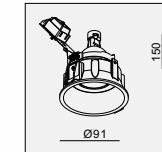

X-EVA-MR16 MR16 1x50W

MATERIAL:ALU DIE-CAST
ADJUSTABLE ANGLE:0~18°/355°
LAMP:1xMR16 MAX.50W
GU5.3/12V EXCL.TRANSFO

AVAILABLE COLOR:
WHI
BLK
SLV GRY
IP20/ROHS/CE/▽

Ø83xH160