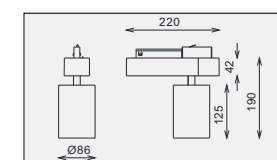

DANNY PLUS T

DANNY PLUS T-23W LED 1x23.4W

MATERIAL:ALU DIE-CAST+ALU
ROTATES:350°
SPOT HEAD ADJUST: 90°
LAMP:BRIDGELUX V13 Array LED 1x23.4W
2540lm/3000K/CRI 80 1969lm/3000K/CRI90
INCL.LED POWER SUPPLY 700mA-DC
AC 220-240V/50-60Hz
REFLECTOR ANGLE: 16° 34° 50° .CRI 80/90

AVAILABLE COLOR:
WHI/GLD
WHI/BLK
BLK/GLD
SLV GRY/BLK
IP20/ROHS/CE

DANNY PLUS T LED 1x33.3W

MATERIAL:ALU DIE-CAST+ALU
ROTATES:350°
SPOT HEAD ADJUST: 90°
LAMP:V15 Array 1x33.3W/900mA,
3550lm/CRI80/3000K,2793lm/CRI90/3000K,
INCL. LED POWER SUPPLY 900mA-DC
AC 220-240V/50-60Hz
REFLECTOR ANGLE:19°, 31°, 43°.CRI 80/90.

AVAILABLE COLOR:
WHI/GLD
WHI/BLK
BLK/GLD
SLV GRY/BLK
IP20/ROHS/CE