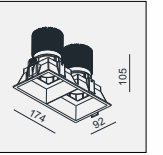

MIKE 2 HIDE-9W LED 2x9W

MATERIAL:ALU DIE-CAST + ALU
ADJUSTABLE ANGLE:18°

LAMP:BRIDGELUX V8 ARRAY 2x9.2W/500mA
2x945lm/CRI80/3000K,2x739lm/CRI90/3000K,
EXCL.LED POWER SUPPLY 500mA-DC
REFLECTOR ANGLE:23°, 34°, 50°.
CRI 80/90.
INCL. MOUNTING KIT 2

AVAILABLE COLOR:
BLK
WHI/BLK
SLV GRY/BLK
WHI+BLK/BLK

IP20/ROHS/CE/

KIT 2 H136