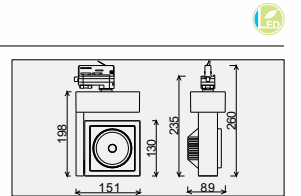

BOX-CDM-TC G8.5 1x70W

MATERIAL:ALUMINUM DIE-CAST
ROTATES:355°
SPOT HEAD ADJUST: 90°
LAMP:1xCDM-TC MAX.70W
REFLECTOR ANGLE:
14°, 24°, 42°, 18x45°
G8.5 INCL.BALLAST
AC 220-240V/50-60Hz

AVAILABLE COLOR:
Silver Grey, Sand Black, Sand White

IP20/ROHS/CE