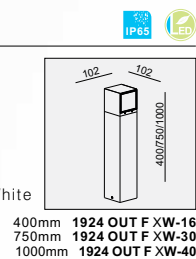

1924 OUT F 9W LED 1x9W

MATERIAL:ALU DIE-CAST+GLASS

LAMP:BRIDGELUX V8 Array 1x 9.2W
945lm/3000K/CRI 80 739lm/3000K/CRI 90
INCL. LED POWER SUPPLY 500mA-DC
AC 100-240V/50-60Hz .
CRI 80/90.

AVAILABLE COLOR:Sand Grey, Sand Black, Sand White

IP65/ROHS/CE/

400mm **1924 OUT F XW-16**
750mm **1924 OUT F XW-30**
1000mm **1924 OUT F XW-40**

NO DEFECT F 9W LED 1x9W

MATERIAL:ALU DIE-CAST+GLASS

LAMP:BRIDGELUX V8 Array 1x 9.2W
945lm/3000K/CRI 80 739lm/3000K/CRI 90
INCL. LED POWER SUPPLY 500mA-DC
AC 100-240V/50-60Hz .
CRI 80/90.

AVAILABLE COLOR:Sand Grey, Sand Black, Sand White

IP65/ROHS/CE/