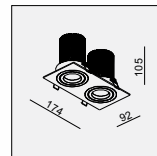

AVAILABLE COLOR:
Sand White
Sand Black
Alu Brush

IP20/ROHS/CE/▽

162x82 H125

DL-5700 QR70 1x 50W

MATERIAL:ALUMINUM
ADJUSTABLE ANGLE:0~30°/350°

LAMP:1xQR70 MAX.50W
BA15D/12V EXCL.TRANSFO

AVAILABLE COLOR:
Sand White
Sand Black
Alu Brush