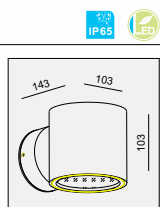

WE-1915-9 LED 1x14W

MATERIAL:ALUMINUM+GLASS

LAMP:OSLON Square, 1x9x1.5W
1510lm/CRI80/3000K, 1300lm/CRI90/3000K,
INCL. LED POWER SUPPLY 500mA-DC
AC100-240V/50-60Hz
LENS ANGLE:12°, 30°, 40°.CRI 80.

AVAILABLE COLOR:
Sand Grey, Sand Black, Sand White

IP65/ROHS/CE/▽

WE-1916-3 LED 1x5W

MATERIAL:ALUMINUM+GLASS

LAMP:OSLON Square, 1x3x1.5W
510lm/CRI80/3000K, 440lm/CRI90/3000K,
INCL. LED POWER SUPPLY 500mA-DC
AC100-240V/50-60Hz
LENS ANGLE:12°, 30°, 40°.CRI 80.

AVAILABLE COLOR:
Alu Grey, Sand Black, Sand White

IP65/ROHS/CE/▽