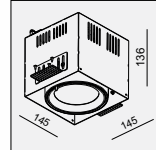

HIDE-201M-31W LED 1x31W

MATERIAL:ALUMINUM+STEEL
ADJUSTABLE ANGLE:0~30°/355°
LLAMP:BRIDGELUX VERO 18 ARRAY . 1x31W
3662lm/3000K/CRI80 2842lm/3000K/CRI90
EXCL.LED POWER SUPPLY 1050mA-DC
REFLECTOR ANGLE:18°, 28°, 42°.CRI 80/90.

AVAILABLE COLOR:
BK/WH
BK/BK
WH/WH