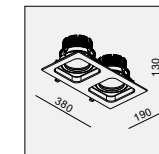

GDE-1942-31W LED 2x31W

MATERIAL:ALU DIE-CAST + ALU
ADJUSTABLE ANGLE:0~30°/350°

LAMP:BRIDGELUX VERO 18 ARRAY . 2x30.6W
3050lmx2/3000K/CRI80 2470lmx2/3000K/CRI90
EXCL.LED POWER SUPPLY 1050mA-DC
REFLECTOR ANGLE:18°, 28°, 42°.CRI 80/90.

AVAILABLE COLOR:
WH/BK/WH
AL/BK/AL
WH/BK
WH/WH/WH

IP20/ROHS/CE/▽

335x165 H150