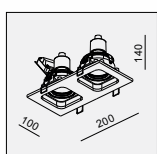

GD-1642 GU10 2x50W

MATERIAL:ALU DIE-CAST + ALU
ADJUSTABLE ANGLE:0~30°/350°
LAMP:2xGU10 MAX.50W
GU10 220-240V/50-60Hz

AVAILABLE COLOR:
WH/BK/WH, WH/BK/BK
AL/BK/AL, AL/BK/BK
WH/WH/WH, BK/BK/BK

IP20/ROHS/CE/▽
188x85 H150