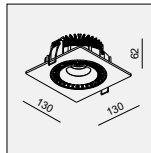

DE-200 MIDI-20W LED 1X20W

MATERIAL:ALU DIE-CAST + ALU
ADJUSTABLE ANGLE:0~30°/355°

LAMP:BRIDGELUX V10 ARRAY. 1x20.3W
1939lm/3000K/CRI80 1535lm/3000K/CRI90
EXCL.LED POWER SUPPLY 700mA-DC
REFLECTOR ANGLE:20°, 35°, 52°.CRI 80/90.

AVAILABLE COLOR:
WH/BK
BK/BK

IP20/ROHS/CE/

Ø121xH82

DE-200 MIDI QR70 1X50W

MATERIAL:ALUMINUM DIE-CAST
ADJUSTABLE ANGLE:0~30°/355°

LAMP:1xQR70 MAX.50W
BA15D/12V EXCL.TRANSFO

AVAILABLE COLOR:
Sand White
Sand Black

IP20/ROHS/CE/

Ø121xH145

DE-201 MIDI-20W LED 1X20W

MATERIAL:ALU DIE-CAST + ALU
ADJUSTABLE ANGLE:0~30°/355°

LAMP:BRIDGELUX V10 ARRAY. 1x20.3W
1939lm/3000K/CRI80 1535lm/3000K/CRI90
EXCL.LED POWER SUPPLY 700mA-DC
REFLECTOR ANGLE:20°, 35°, 52°.CRI 80/90.

AVAILABLE COLOR:
WH/BK
BK/BK

IP20/ROHS/CE/

Ø121xH82

DE-201 MIDI QR70 1x50W

MATERIAL:ALUMINUM DIE-CAST
ADJUSTABLE ANGLE:0~30°/355°

LAMP:1xQR70 MAX.50W
BA15D/12V EXCL.TRANSFO

AVAILABLE COLOR:
Sand White
Sand Black

IP20/ROHS/CE/

Ø121xH145

DE-200x2 MIDI-20W LED 2X20W

MATERIAL:ALU DIE-CAST + ALU
ADJUSTABLE ANGLE:0~30°/355°

LAMP:BRIDGELUX V10 ARRAY. 2x20.3W
2x1939lm/3000K/CRI80 2x1535lm/3000K/CRI90
EXCL.LED POWER SUPPLY 700mA-DC
REFLECTOR ANGLE:20°, 35°, 52°.CRI 80/90.

AVAILABLE COLOR:
WH/BK
BK/BK

IP20/ROHS/CE/

Ø121,L-128 H82

DE-200x2 MIDI QR70 2X50W

MATERIAL:ALUMINUM DIE-CAST
ADJUSTABLE ANGLE:0~30°/355°

LAMP:2xQR70 MAX.50W
BA15D/12V EXCL.TRANSFO

AVAILABLE COLOR:
Sand White
Sand Black

IP20/ROHS/CE/

Ø121,L-128 H145

DE-202 MIDI-20W LED 2X20W

MATERIAL:ALU DIE-CAST + ALU
ADJUSTABLE ANGLE:0~30°/355°

LAMP:BRIDGELUX V10 ARRAY. 2x20.3W
2x1939lm/3000K/CRI80 2x1535lm/3000K/CRI90
EXCL.LED POWER SUPPLY 700mA-DC
REFLECTOR ANGLE:20°, 35°, 52°.CRI 80/90.

AVAILABLE COLOR:
WH/BK
BK/BK

IP20/ROHS/CE/