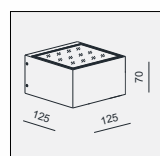

AVAILABLE COLOR:
Sand Grey, Sand Black, Sand White

IP65/ROHS/CE/

LANCE OK LED 1x10W

MATERIAL:ALU DIE-CAST+GLASS
LAMP:OSLON Square EC 5x2W/700mA,
1120lm/CRI80,870lm/CRI90,
INCL. LED POWER SUPPLY 700mA-DC
AC 220-240V/50-60Hz
REFLECTOR ANGLE:32°, 46°.CRI 80/90.