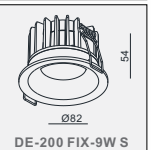

EXTERIOR

CEILING RECESSED CEILING SURFACE

OUT CEILING

MATERIAL:ALU DIE-CAST
ADJUSTABLE ANGLE:FIXED

LAMP:BRIDGELUX V8 Array 1x 9.2W
945lm/3000K/CRI 80 739lm/3000K/CRI 90
EXCL. LED POWER SUPPLY 500mA-DC
REFLECTOR ANGLE:32°, 48°.CRI 80/90.

AVAILABLE COLOR:
Sand White
Sand Black
Chrome

IP54/ROHS/CE/

Ø68xH70

MATERIAL:ALU DIE-CAST
ADJUSTABLE ANGLE::FIXED

LAMP:BRIDGELUX V8 Array 1x 9.2W
945lm/3000K/CRI 80 739lm/3000K/CRI 90
EXCL. LED POWER SUPPLY 500mA-DC
REFLECTOR ANGLE:32°, 48°.CRI 80/90.

AVAILABLE COLOR:
Sand White
Sand Black

IP54/ROHS/CE/

Ø83xH70

MATERIAL:ALU DIE-CAST + ALU
ADJUSTABLE ANGLE::FIXED

LAMP:BRIDGELUX VERO13 16.8~ 24.2W
2030lm/3000K/CRI 80 1680lm/3000K/CRI90
INCL. LED POWER SUPPLY 500~700mA-DC
AC 100-240V/50-60Hz
REFLECTOR ANGLE:22°, 38°, 60°.CRI 80/90/97.

AVAILABLE COLOR:
Silver Grey
Matt White
Matt Black

IP54/ROHS/CE/

Ø114xH100