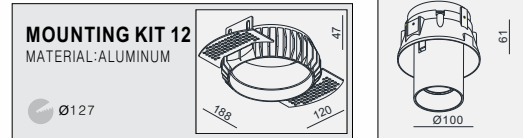

IP20/ROHS/CE/▽
KIT 12 H80

EVA DANNY MINI H61 HIDE-LX MZ LED 1x8W

MATERIAL:Alu die-cast
ADJUSTABLE ANGLE:0~45°/350°

LAMP:LUXEON MZ 1x7.8W/700mA
780lm/CRI80/3000K
EXCL.LED POWER SUPPLY 700mA-DC
REFLECTOR ANGLE:9°, 11°.CRI 80.
INCL MOUNTING KIT 12