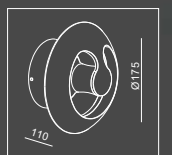

MUSHROOM LED 1x6W

LAMP:LUXEON 3020 18x0.36W
790lm/CRI80/3000K,680lm/CRI90/3000K,
INCL. LED POWER SUPPLY 350mA-DC
AC 100-240V/50-60Hz
CRI 80/90.