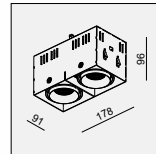

AVAILABLE COLOR:
BK/WH
BK/BK
WH/WH

IP20/ROHS/CE/▽
KIT 4 H116

MOUNTING KIT 4

MATERIAL:STEEL

185x100 H116

HIDE-202 MR16 2x50W

MATERIAL:ALU DIE-CAST + ALU + STEEL
ADJUSTABLE ANGLE:0~30°/355°

LAMP:2xMR16 MAX.50W
GU5.3/12V EXCL.TRANSFO
INCL MOUNTING KIT 4