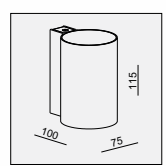

CIRCLE-5 GLANCING GU10 1x 50W

MATERIAL:ALUMINUM
LAMP:1XGU10 MAX.50W
GU10 220-240V/50-60Hz
AVAILABLE COLOR:
Sand Grey. Sand Black. Sand White
IP20/ROHS/CE/