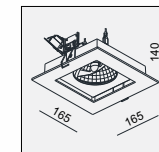

AVAILABLE COLOR:
WH/BK
WH/WH
BK/BK
IP20/ROHS/CE/▽
140x140 H165

DE-261M QR111 1x 50W

MATERIAL:ALU DIE-CAST + ALU
ADJUSTABLE ANGLE:0~20°
LAMP:1xQR111 MAX.50W
G53/12V EXCL.TRANSFO

AVAILABLE COLOR:
WH/BK
WH/WH
BK/BK
IP20/ROHS/CE/▽
140x140 H155