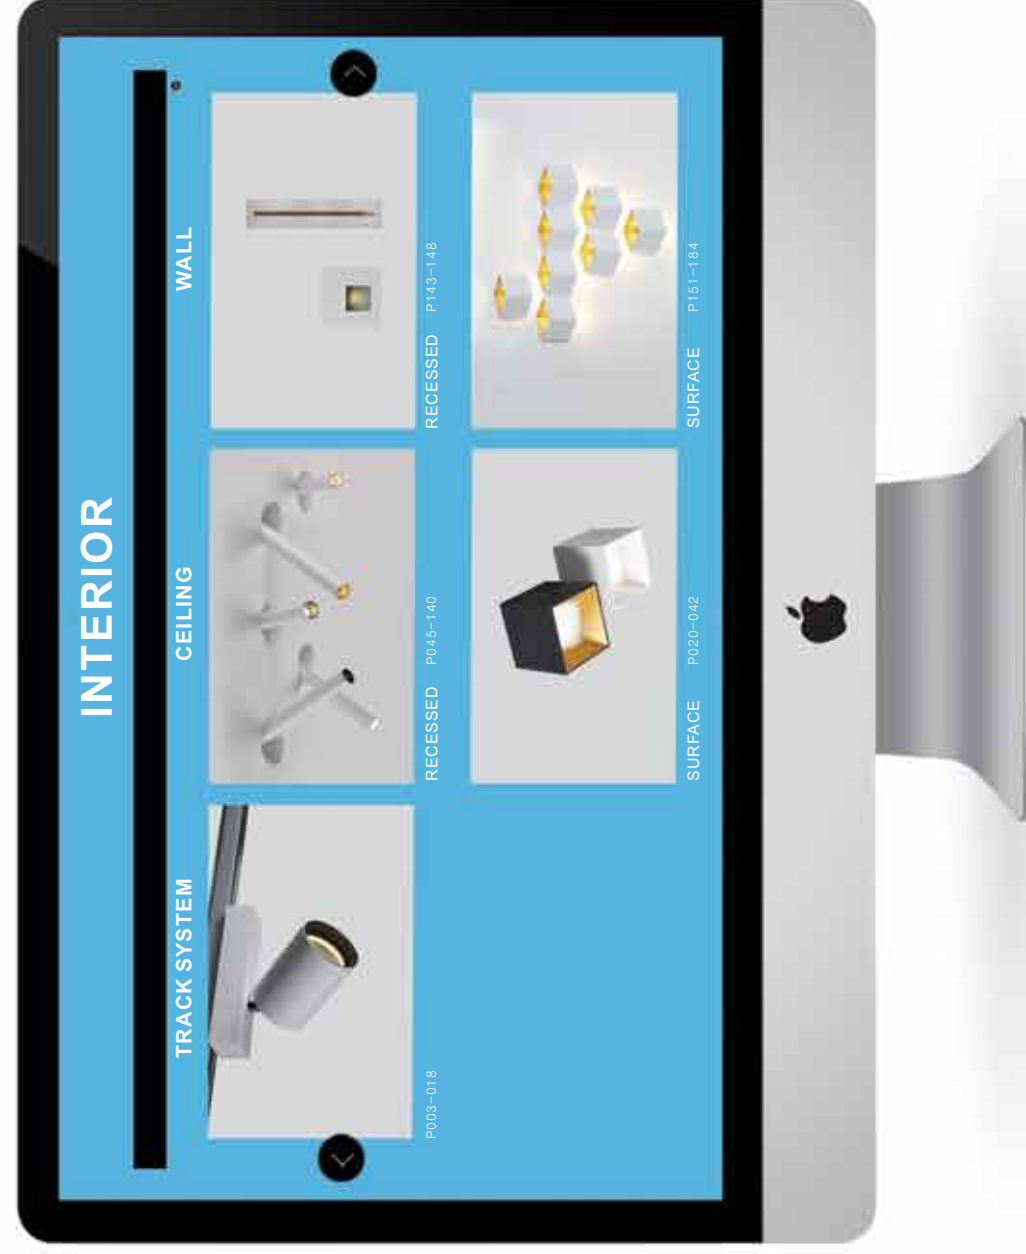

SPECTRUM

LIGHTING

IN

INTERIOR

TRACK SYSTEM

DANNY PLUS T P004

BOX P006

TWINS BOX P008