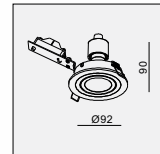

DL-5600-GU10 GU10 1x50W

MATERIAL:ALUMINUM
ADJUSTABLE ANGLE:0~28°/350°

LAMP:1XGU10 MAX.50W
GU10 220-240V/50-60Hz

AVAILABLE COLOR:
Sand White
Sand Black
Alu Brush

IP20/ROHS/CE/▽

Ø82xH100