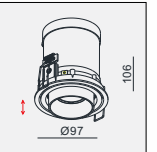

IP20/ROHS/CE/▽

Ø89 H126

**HALO DANNY
MINI-LX MZ** LED 1x8W

MATERIAL:Alu die-cast
ADJUSTABLE ANGLE:0~90°/350°

LAMP:LUXEON MZ 1x7.8W/700mA,
780lm/CRI80/3000K
EVERLIGHT SMD 12x0.1W,
EXCL.LED POWER SUPPLY 700mA-DC
REFLECTOR ANGLE:9°, 11°.CRI 80.