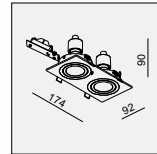

DL-5602-GU10 GU10 2x 50W

MATERIAL:ALUMINUM
ADJUSTABLE ANGLE:0~30°/350°

LAMP:2xGU10 MAX.50W
GU10 220-240V/50-60Hz

AVAILABLE COLOR:
Sand White
Sand Black
Alu Brush

IP20/ROHS/CE/▽

162x82 H100