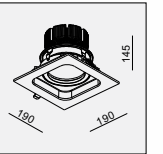

GDE-1941-36W LED 1x36W

MATERIAL:ALU DIE-CAST + ALU
ADJUSTABLE ANGLE:0~30°/350°

LAMP:BRIDGELUX VERO 18 ARRAY . 1x35.5W
3500lm/3000K/CRI80 2840lm/3000K/CRI90
EXCL.LED POWER SUPPLY 1050mA-DC
REFLECTOR ANGLE:18°, 28°, 42°.CRI 80/90.

AVAILABLE COLOR:
WH/BK/WH
AL/BK/AL
WH/BK
WH/WH/WH

IP20/ROHS/CE/▽

Ø180xH165