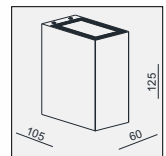

HUGO is a series of up and down lighting wall light. Provides narrow or wide optic beam distribution and can be combined with one another. Especially its 4° lens, with its outstanding performance it can be as a long distance decorative lighting in outdoor environments. Thanks to its fashion design and compact dimension, this luminaire can be integrated into modern or historical architecture. It produces an interesting lighting effect just consuming very little energy.

By combining narrow beam and wide beam optics, it can create an attractive lighting effect on the facade, meanwhile providing uniform illumination on the ground.

This series is IP65 high protection product, which can be applied to various outdoor occasions.

There are up/down two lights version or single light version for options.

HUGO WIDE LED 3X2W+3x2W

HUGO NARROW LED 1X2W+1x2W

HUGO NARROW/WIDE LED 1X2W+3x2W

HUGO SINGLE WIDE LED 3X2W

HUGO SINGLE NARROW LED 1X2W

MATERIAL:ALU DIE-CAST+GLASS
LAMP:XP-E2 3X2.2W+3x2.2W 700mA;
483lm+483lm /3000K/CRI80.
414lm+414lm /3000K/CRI90
INCL. LED POWER SUPPLY 700mA-DC
AC 100-240V/50-60Hz
LENS ANGLE:60°+60°

MATERIAL:ALU DIE-CAST+GLASS
LAMP:XP-E2 1X2.2W+1x2.2W 700mA;
161lm+161lm /3000K/CRI80.
138lm+138lm /3000K/CRI90
INCL. LED POWER SUPPLY 700mA-DC
AC 100-240V/50-60Hz
LENS ANGLE:4°+4°

MATERIAL:ALU DIE-CAST+GLASS
LAMP:XP-E2 1X2.2W+3x2.2W 700mA;
161lm+430lm /3000K/CRI80.
138lm+414lm /3000K/CRI90
INCL. LED POWER SUPPLY 700mA-DC
AC 100-240V/50-60Hz
LENS ANGLE:4°+60°

MATERIAL:ALU DIE-CAST+GLASS
LAMP:XP-E2 3X2.2W 700mA;
483lm /3000K/CRI80.414lm /3000K/CRI90
INCL. LED POWER SUPPLY 700mA-DC
AC 100-240V/50-60Hz
LENS ANGLE:60°