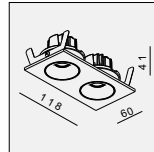

DE-202-1 LED 2x3W

MATERIAL:ALU DIE-CAST+ALU
ADJUSTABLE ANGLE:0~20°/355°

LAMP:BRIDGELUX V6 Array 2x 3.2W
2x348lm/3000K/CRI 80 2x292lm/3000K/CRI 90
EXCL.LED POWER SUPPLY 350mA-DC
LENS ANGLE:30°.CRI 80/90.

AVAILABLE COLOR:
Sand White
Sand Black
Alu Brush

IP20/ROHS/CE/

Ø54, L-58 H51

DE-222-1 /700 LED 2x2W

MATERIAL:ALUMINUM
ADJUSTABLE ANGLE:0~20°/350°

LAMP:OSLON Square. 1x2.1W
224lm/3000K/CRI 80 194lm/3000K/CRI 90
EXCL.LED POWER SUPPLY 700mA-DC
LENS ANGLE:12°, 30°, 40°.CRI 80/90.

AVAILABLE COLOR:
Sand White
Sand Black
Alu Brush

IP20/ROHS/CE/

Ø54, L-52 H55