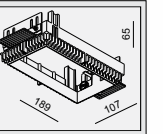

MOUNTING KIT 2
MATERIAL:ALU DIE-CAST

191x110 H140