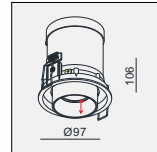

IP20/ROHS/CE/▽

Ø89 H126

**DANNY
MINI-LX MZ** LED 1x8W

MATERIAL:Alu die-cast
ADJUSTABLE ANGLE:0~90°/350°

LAMP:LUXEON MZ 1x7.8W/700mA,
780lm/CRI80/3000K
EXCL.LED POWER SUPPLY 700mA-DC
REFLECTOR ANGLE:9°, 11°.CRI 80.