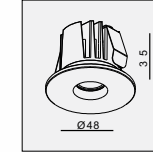

DE-220F-1

LED 1x3W

MATERIAL:ALU DIE-CAST+ALU
ADJUSTABLE ANGLE:FIXED

LAMP:OSLON Square.1x2.1W
224lm/3000K/CRI 80 194lm/3000K/CRI 90
EXCL.LED POWER SUPPLY 700mA-DC
LENS ANGLE:12°, 30°, 40°.CRI 80/90.

AVAILABLE COLOR:
Sand White
Sand Black
Alu Brush

IP20/ROHS/CE/▽

Ø36xH45