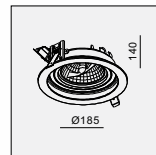

DY-1980 QR111 1x50W

MATERIAL:ALUMINUM DIE-CAST
ADJUSTABLE ANGLE:0~30°/350°

LAMP:1xQR111 MAX.50W
G53/12V EXCL.TRANSFO

AVAILABLE COLOR:
WH/BK
WH/WH

IP20/ROHS/CE/▽

Ø180xH150