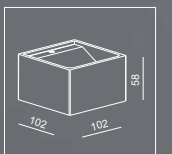

MATERIAL:ALUMINUM+PC

LAMP:BRIDGELUX V6 Array 2x 3.2W ⊕
2x348lm/3000K/CRI 80 2x292lm/3000K/CRI 90
INCL. LED POWER SUPPLY 500mA-DC
AC 100-240V/50-60Hz

AVAILABLE COLOR:
Sand Black, Sand White
Sand Black/Gold
Sand White/Gold
Alu Brush/White
Champagne

IP20/ROHS/CE/∇

MATERIAL:ALUMINUM+PC

LAMP:BRIDGELUX V6 Array 1x 3.2W ⊕
348lm/3000K/CRI 80 292lm/3000K/CRI 90
INCL. LED POWER SUPPLY 500mA-DC
AC 100-240V/50-60Hz

AVAILABLE COLOR:
Sand Black, Sand White
Sand Black/Gold
Sand White/Gold
Alu Brush/White
Champagne

IP20/ROHS/CE/∇

MATERIAL:ALUMINUM+PC

LAMP:BRIDGELUX V6 Array 1x 4.6W ⊕
471lm/3000K/CRI 80 399lm/3000K/CRI 90
INCL. LED POWER SUPPLY 500mA-DC
AC 100-240V/50-60Hz

AVAILABLE COLOR:Sand Black, Sand White, Sand Black/Gold
Sand White/Gold, Alu Brush/White, Champagne

IP20/ROHS/CE/∇