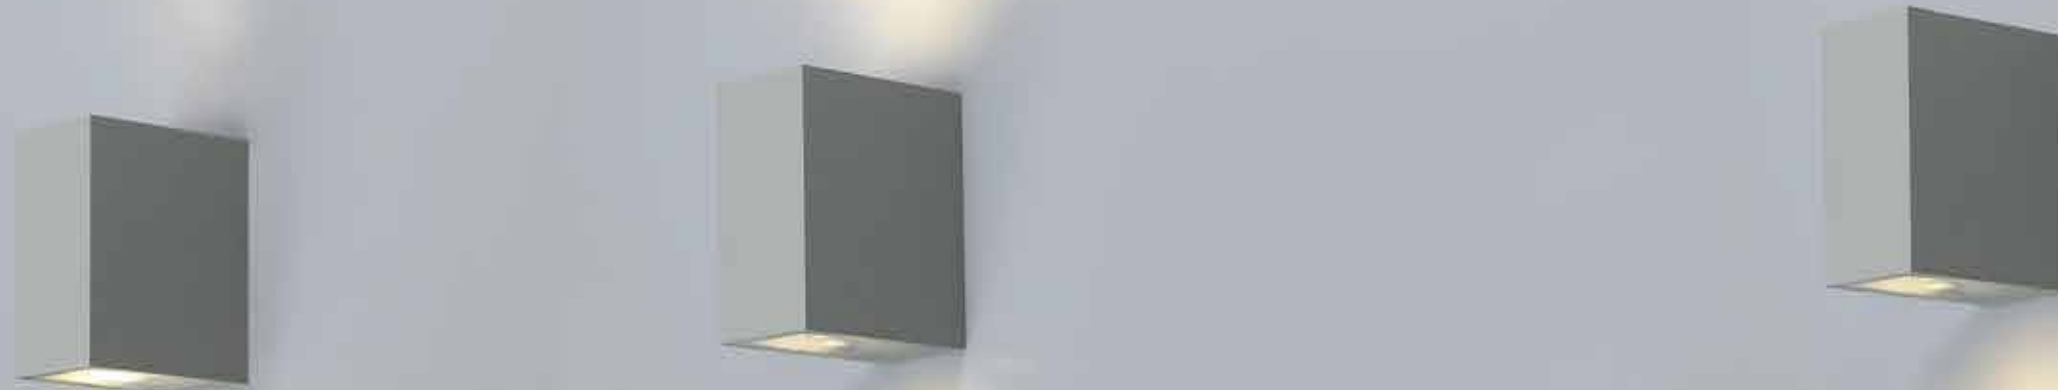

IP65/ROHS/CE/▽

HUGO is a series of up and down lighting wall light. Provides narrow or wide optic beam distribution and can be combined with one another. Especially its 4° lens, with its outstanding performance it can be as a long distance decorative lighting in outdoor environments. Thanks to its fashion design and compact dimension, this luminaire can be integrated into modern or historical architecture. It produces an interesting lighting effect just consuming very little energy.