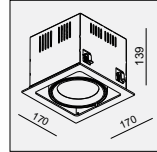

ON-201 M-31W LED 1x31W

MATERIAL:ALUMINUM+STEEL
ADJUSTABLE ANGLE:0~30°/355°

LAMP:BRIDGELUX VERO 18 ARRAY . 1x31W
3662lm/3000K/CRI80 2842lm/3000K/CRI90
EXCL.LED POWER SUPPLY 1050mA-DC
REFLECTOR ANGLE:18°, 28°, 42°.CRI 80/90.

AVAILABLE COLOR:
WH/WH
WH/BK
BK/BK