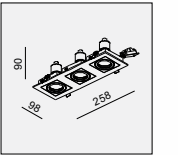

GD-1653 MR16 3x50W
MATERIAL: ALUMINUM
ADJUSTABLE ANGLE: 0~20°/350°
LAMP: 3xMR16 MAX. 50W
GU5.3/12V EXCL. TRANSFO
AVAILABLE COLOR:
Sand White
Sand Black
Alu Brush
IP20/ROHS/CE/▽
170x90 H100

GD-1653-GU10 GU10 3x50W
MATERIAL: ALUMINUM
ADJUSTABLE ANGLE: 0~20°/350°
LAMP: 3xGU10 MAX. 50W
GU10 220-240V/50-60Hz
AVAILABLE COLOR:
Sand White
Sand Black
Alu Brush
IP20/ROHS/CE/▽
170x90 H100