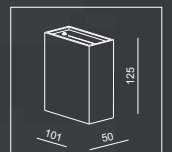

AVAILABLE COLOR:Sand Black,Sand White,Alu Brush,Champagne IP20/ROHS/CE/

MODEL NO.	POWER (W)	DRIVER(INCL.)	LUMINOUS FLUX(lm) 3000K/CRI80	LUMINOUS FLUX(lm) 3000K/CRI90	LAMP	INPUT VOLTAGE (V)
WE-1904-6W G2	2x3.2W	350mA NO DIM	2x348	2x292	BRIDGELUX V6 Array	100~240V
WE-1904 G2	2x4.6W	500mA NO DIM	2x471	2x399	BRIDGELUX V6 Array	220~240V
WE-1904 DIM G2	2x4.6W	500mA TRIAC DIMMING	2x471	2x399	BRIDGELUX V6 Array	220~240V
WL-1904	1x40W	NO DRIVER	/	/	G9	110/220V