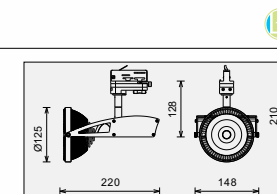

DOLPHIN M-24W LED 1x24W

MATERIAL:ALUMINUM
ROTATES:355°
SPOT HEAD ADJUST: 90°
LAMP:BRIDGELUX VERO13 23.4W
2540lm/3000K/CRI 80 1969lm/3000K/CRI90
INCL.LED POWER SUPPLY 500mA-DC
AC 220-240V/50-60Hz
REFLECTOR ANGLE:25°, 34°, 46°.CRI 80/90.

AVAILABLE COLOR:
Sand White/Black, Sand Black

IP20/ROHS/CE