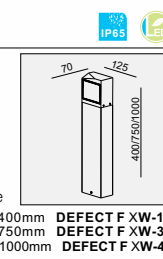

400mm **DEFECT F XW-16**
750mm **DEFECT F XW-30**
1000mm **DEFECT F XW-40**