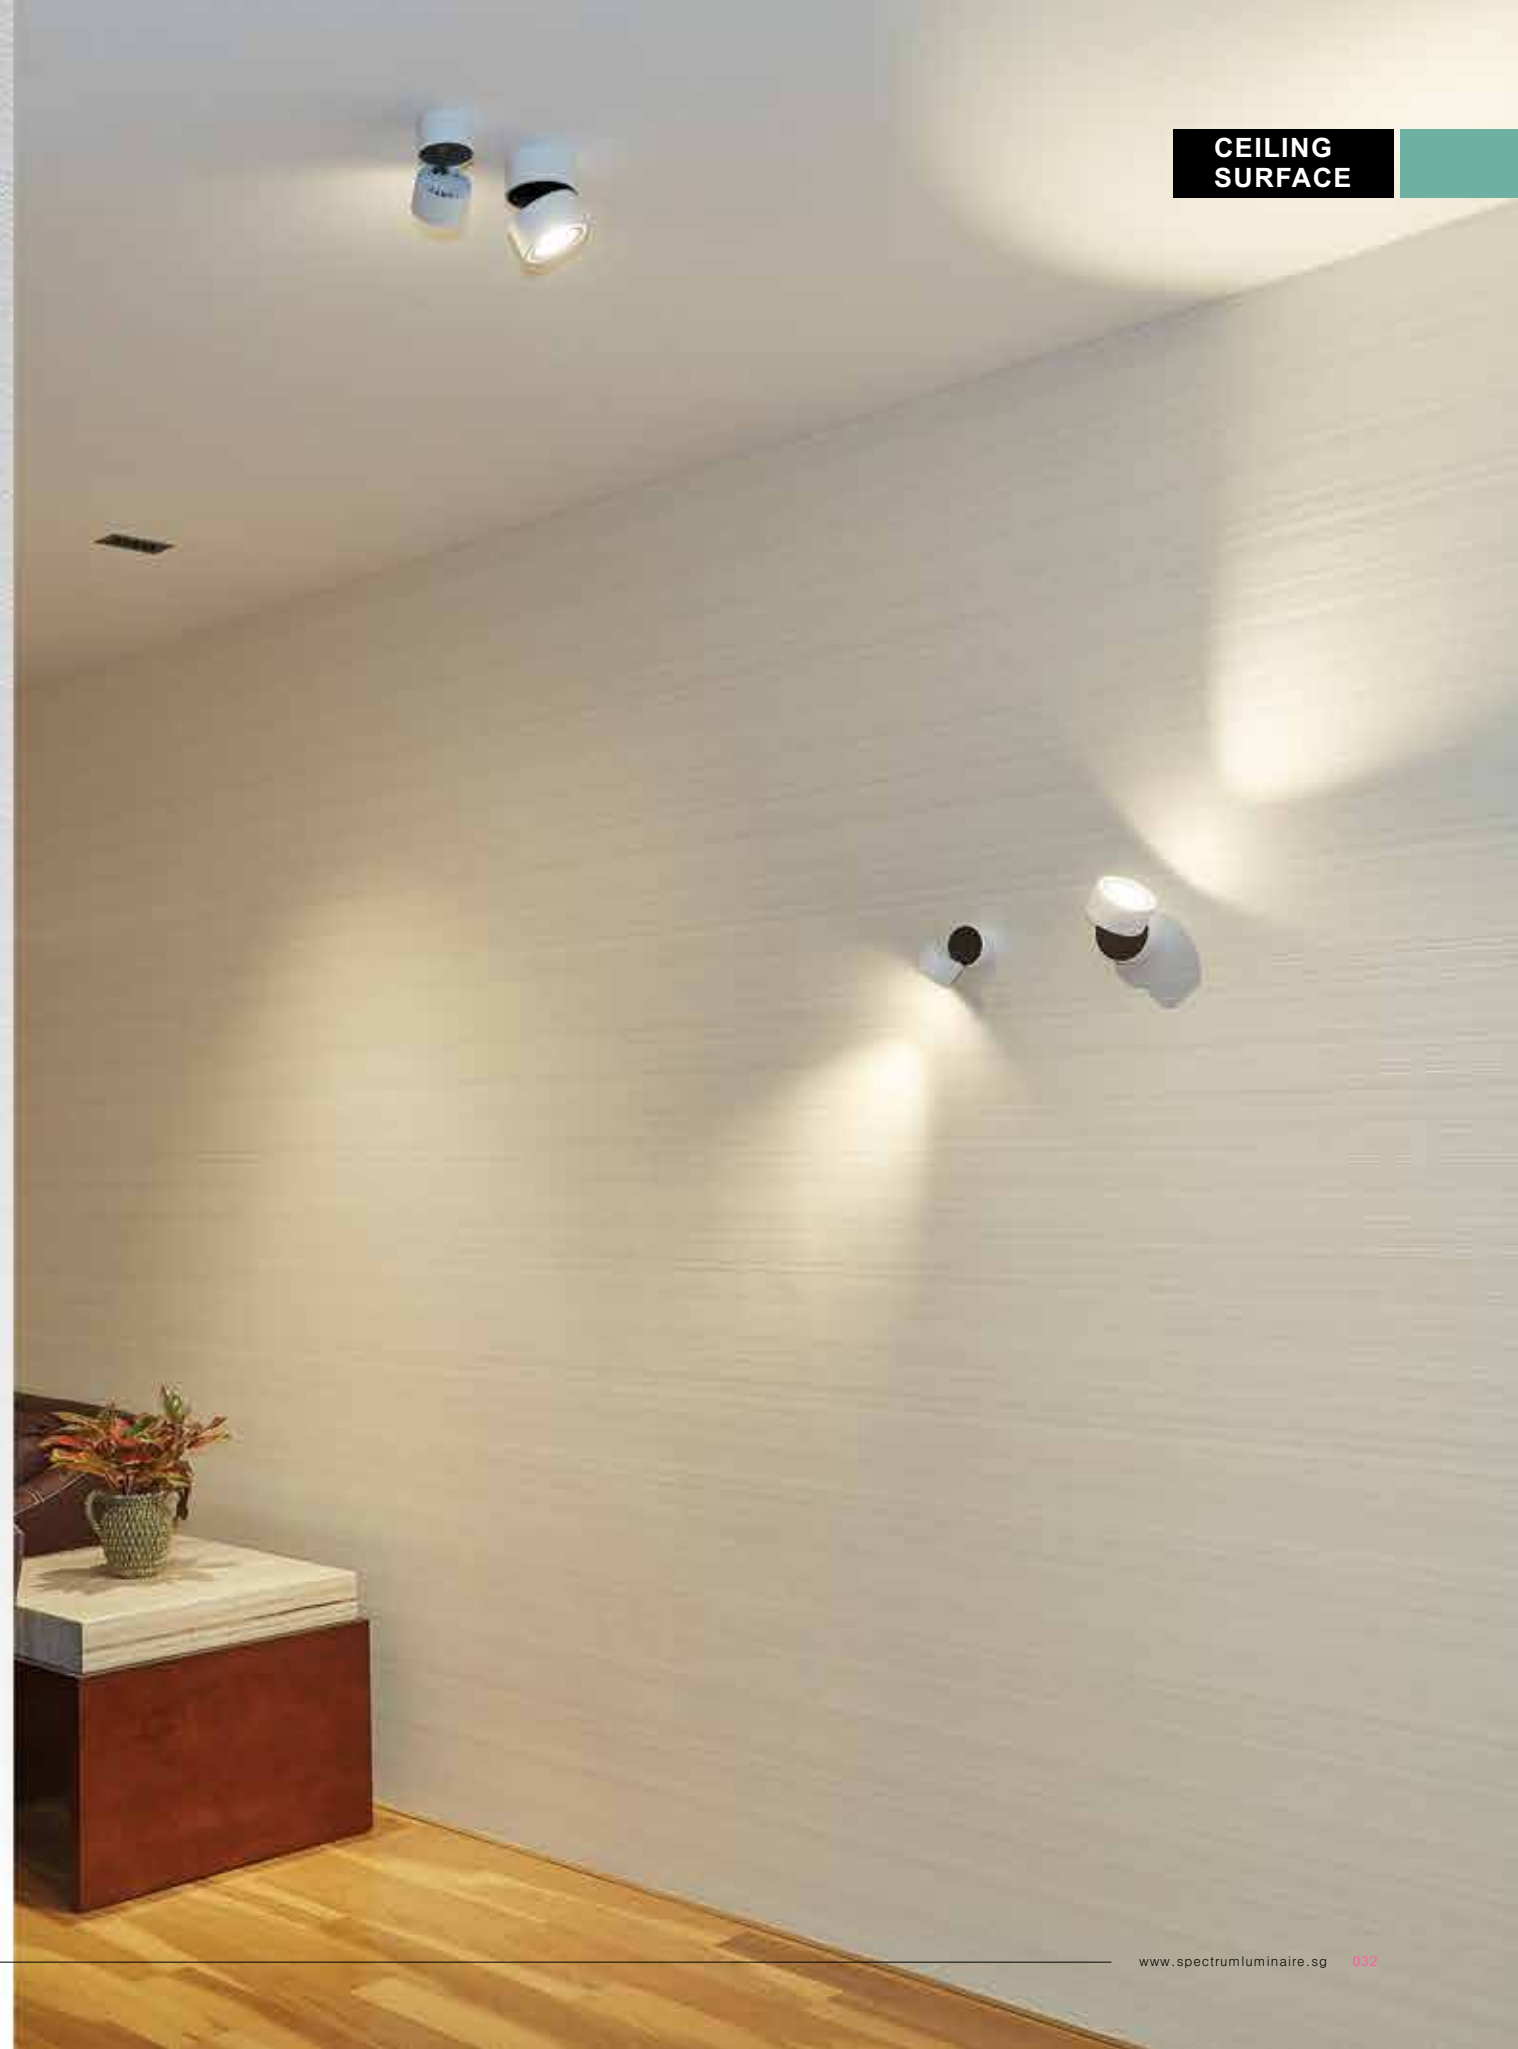

UNIVERSAL

Universal, it is one of the star products of NSL. It was born like an "all-rounder", owning a flexible lamp head of 350/90° rotation/adjustment, which gives it a multifunctional character can be used no matter on the ceiling or on the wall. Meanwhile, its unique appearance of decorative "HALO" also makes it very characteristic, and very attractive!

To perfect this series, now we have developed the new mini size, it has 6W-9W outputs for options, with a compact dimension of 75mm. Together with the original 9W-14W/100mm version, they have become a completed series of luminaire!

MATERIAL:ALU DIE-CAST+STEEL
ROTATES:350° SPOT HEAD ADJUST: 90°
AVAILABLE COLOR:Sand White/Black, Sand Black, Sand White, Chrome, Champagne IP20/ROHS/CE/☑/☑/☑

MODEL NO.	POWER (W)	DRIVER(INCL.)	LUMINOUS FLUX(lm) 3000K/CRI80	LUMINOUS FLUX(lm) 3000K/CRI90	LAMP (BRIDGELUX)	REFLECTOR ANGLE	SIZE(mm) ØxH	INPUT VOLTAGE (V)
UNIVERSAL MINI	1x6.2W	350mA NO DIM	703	550	V8 Array	23°, 34°, 50°	75x91	100~240V
UNIVERSAL MINI-9W	1x9.2W	500mA NO DIM	945	739	V8 Array	23°, 34°, 50°	75x91	100~240V
UNIVERSAL MINI-9W DIM	1x9.2W	500mA TRIAC DIMMING	945	739	V8 Array	23°, 34°, 50°	75x91	220~240V
UNIVERSAL-9W	1x9.2W	500mA NO DIM	945	739	V8 Array	17°, 32°, 48°	100x103	100~240V
UNIVERSAL-9W DIM	1x9.2W	500mA TRIAC DIMMING	945	739	V8 Array	17°, 32°, 48°	100x103	220~240V
UNIVERSAL-14W	1x13.8W	500mA NO DIM	1474	1167	V10 Array	20°, 35°, 52°	100x103	220~240V
UNIVERSAL-14W DIM	1x13.8W	500mA TRIAC DIMMING	1474	1167	V10 Array	20°, 35°, 52°	100x103	220~240V