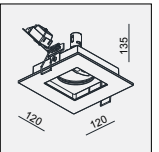

AVAILABLE COLOR:
WH/BK
WH/WH
BK/BK
IP20/ROHS/CE/▽
95x95 H155

DE-261 MIDI QR70 1x 50W

MATERIAL:ALU DIE-CAST + ALU
ADJUSTABLE ANGLE:0~20°
LAMP:1xQR70 MAX.50W
BA15D/12V EXCL.TRANSFO

AVAILABLE COLOR:
WH/BK
WH/WH
BK/BK
IP20/ROHS/CE/▽
95x95 H150