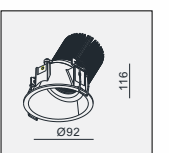

EVA FIXED - 9W LED 1x9W

MATERIAL:ALUMINUM DIE-CAST
ADJUSTABLE ANGLE:FIXED

LAMP:BRIDGELUX V10 ARRAY 1x9.3W/350mA
1075lm/CRI80/3000K,851lm/CRI90/3000K
EXCL.LED POWER SUPPLY 350mA-DC

REFLECTOR ANGLE:35°, 50°.CRI 80/90

AVAILABLE COLOR:
WHI
BLK
SLV GRY
GLD

IP20/ROHS/CE/

Ø83 H150

EVA FIXED HIDE - 9W LED 1x9W

MATERIAL:ALUMINUM DIE-CAST
ADJUSTABLE ANGLE:FIXED

LAMP:BRIDGELUX V10 ARRAY 1x9.3W/350mA
1075lm/CRI80/3000K,851lm/CRI90/3000K
EXCL.LED POWER SUPPLY 350mA-DC

REFLECTOR ANGLE:35°, 50°.CRI 80/90
INCL. MOUNTING KIT 5

AVAILABLE COLOR:
WHI
BLK
SLV GRY
GLD

IP20/ROHS/CE/

KIT 5 H150

MOUNTING KIT 5
MATERIAL:ALUMINUM

Ø114

EVA FIXED MIDI - 14W LED 1x14W

MATERIAL:ALUMINUM DIE-CAST
ADJUSTABLE ANGLE:FIXED

LAMP:BRIDGELUX VERO 10 1x13.7W/350mA
1354lm/CRI80/3000K,1074lm/CRI90/3000K,
890lm/CRI97/3000K,
EXCL.LED POWER SUPPLY 350mA-DC

REFLECTOR ANGLE:31°, 49°.CRI 80/90/97

AVAILABLE COLOR:
WHI
BLK
SLV GRY
GLD

IP20/ROHS/CE/

Ø102 H150

EVA FIXED MIDI HIDE - 14W LED 1x14W

MATERIAL:ALUMINUM DIE-CAST
ADJUSTABLE ANGLE:FIXED

LAMP:BRIDGELUX VERO 10 1x13.7W/350mA,
1354lm/CRI80/3000K,1074lm/CRI90/3000K,
890lm/CRI97/3000K,
EXCL.LED POWER SUPPLY 350mA-DC

REFLECTOR ANGLE:31°, 49°.CRI 80/90/97
INCL. MOUNTING KIT 12

AVAILABLE COLOR:
WHI
BLK
SLV GRY
GLD

IP20/ROHS/CE/

KIT 12 H150

MOUNTING KIT 12
MATERIAL:ALUMINUM

Ø127

MAKE WALLWASH LED 1x9W

MATERIAL:ALU DIE-CAST + ALU
ADJUSTABLE ANGLE:FIXED 30°

LAMP:BRIDGELUX V8 ARRAY 1x9.2W/500mA
945lm/CRI80/3000K,739lm/CRI90/3000K,
EXCL.LED POWER SUPPLY 500mA-DC
REFLECTOR ANGLE:48°.CRI 80/90.

AVAILABLE COLOR:
WHI
BLK
SLV GRY
WHI/BLK

IP20/ROHS/CE/

83x83 H135

MAKE WALLWASH-MR16 1x50W

MATERIAL:ALU DIE-CAST
ADJUSTABLE ANGLE:FIXED 30°

LAMP:1xMR16 MAX.50W
GU5.3/12V EXCL.TRANSFO