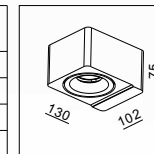

MUSIC BOX

MATERIAL:ALU DIE-CAST ADJUSTABLE ANGLE:FIXED
AVAILABLE COLOR:Sand White, Sand Black, Champagne IP40/ROHS/CE/LED

MODEL NO.	POWER (W)	DRIVER(INCL.)	LUMINOUS FLUX(lm) 3000K/CRI80	LUMINOUS FLUX(lm) 3000K/CRI90	LAMP (BRIDGELUX)	REFLECTOR ANGLE	INPUT VOLTAGE (V)
MUSIC BOX -9W	1x9.2W	500mA NO DIM	945	739	V8 Array	32°, 48°	100~240V
MUSIC BOX-9W DIM	1x9.2W	500mA TRIAC DIMMING	945	739	V8 Array	32°, 48°	220~240V
MUSIC BOX-14W	1x13.8W	500mA NO DIM	1474	1167	V10 Array	35°, 52°	220~240V
MUSIC BOX-14W DIM	1x13.8W	500mA TRIAC DIMMING	1474	1167	V10 Array	35°, 52°	220~240V