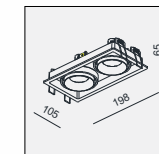

95x95 H160

FASHION 2 MR16 2x50W

MATERIAL:ALUMINUM DIE-CAST+STEEL ADJUSTABLE ANGLE:0~30°/355°

LAMP:2xMR16 MAX.50W
GU5.3/12V EXCL.TRANSFO

AVAILABLE COLOR:
WH/BK/WH
WH/BK/BK
BK/BK/BK

IP20/ROHS/CE/▽

188x95 H160