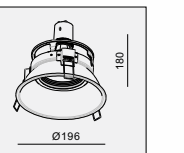

IP20/ROHS/CE/▽

Ø185xH150

DL-6900-PAR30 PAR30 1x 75W

MATERIAL:ALUMINUM
ADJUSTABLE ANGLE:0~30°/350°

LAMP:1XPAR30 MAX.75W
E27 220-240V/50-60Hz

AVAILABLE COLOR:
Sand White
Sand Black
Alu Brush

IP20/ROHS/CE/▽

Ø185xH200