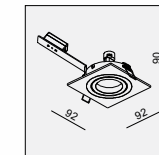

DL-5601 MR16 1x50W

MATERIAL:ALUMINUM
ADJUSTABLE ANGLE:0~28°/350°

LAMP:1xMR16 MAX.50W
GU5.3/12V EXCL.TRANSFO

AVAILABLE COLOR:
Sand White
Sand Black
Alu Brush

IP20/ROHS/CE/▽

Ø82xH100