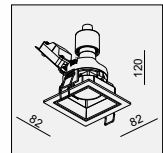

Ø76xH135

JANE OK-GU10 GU10 1x50W

MATERIAL:ALU DIE-CAST
ADJUSTABLE ANGLE:0~18°
LAMP:1xGU10 MAX.50W
GU10 220-240V/50-60Hz

AVAILABLE COLOR:
BLK
WHI/BLK
SLV GRY/BLK
WHI+BLK/BLK
IP20/ROHS/CE/▽

Ø76xH135

X-EVA-9W LED 1x9W