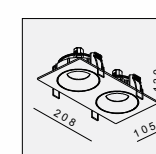

DE-202 MR16 2x50W

MATERIAL:ALU DIE-CAST + ALU
ADJUSTABLE ANGLE:0~30°/355°

LAMP:2xMR16 MAX.50W
GU5.3/12V EXCL.TRANSFO

AVAILABLE COLOR:
Sand White
Sand Black

IP20/ROHS/CE/▽

Ø98, L-103 H140