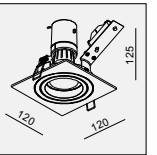

IP20/ROHS/CE/▽

Ø105xH110

DL-5701-PAR20 PAR20 1x 50W

MATERIAL:ALUMINUM
ADJUSTABLE ANGLE:0~30°/350°

LAMP:1xPAR20 MAX.50W
E27 220-240V/50-60Hz

AVAILABLE COLOR:
Sand White
Sand Black
Alu Brush

IP20/ROHS/CE/▽

Ø105xH145