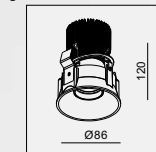

EVA HIDE LED 1x9W

MATERIAL:ALU DIE-CAST + ALU
ADJUSTABLE ANGLE:0~20°/360°

LAMP:BRIDGELUX V8 ARRAY 1x9.2W/500mA
945lm/CRI80/3000K,739lm/CRI90/3000K,
EXCL.LED POWER SUPPLY 500mA-DC
REFLECTOR ANGLE:23°, 34°, 50°. CRI 80/90.
INCL MOUNTING KIT 5

IP20/ROHS/CE/▽
KIT 5 H150