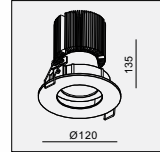

DE-260 MIDI-20W LED 1x 20W

MATERIAL:ALU DIE-CAST + ALU
ADJUSTABLE ANGLE:0~20°
LAMP:BRIDGELUX V10 ARRAY . 1x20.1W
1710lm/3000K/CRI80 1455lm/3000K/CRI90
EXCL.LED POWER SUPPLY 700mA-DC
REFLECTOR ANGLE:20°, 28°, 40°.CRI 80/90.

AVAILABLE COLOR:
WH/BK
WH/WH
BK/BK
IP20/ROHS/CE/▽
Ø98xH155