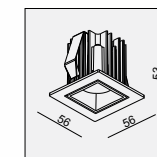

DL-2633F MR16 1x 50W

MATERIAL:ALUMINUM+GLASS+STEEL
ADJUSTABLE ANGLE:FIXED

LAMP:1xMR16 MAX.50W
GU5.3/12V EXCL.TRANSFO

AVAILABLE COLOR:
Alu Brush
Black Brush
Matt White

IP54/ROHS/CE/▽

Ø68xH135