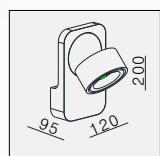

MATERIAL: ALU DIE-CAST+STEEL
ROTATES: 350°
SPOT HEAD ADJUST: 90°

AVAILABLE COLOR: Sand White, Sand Black, Champagne

IP20/ROHS/CE/

MODEL NO.	POWER (W)	DRIVER (INCL.)	LUMINOUS FLUX (lm) 3000K/CRI80	LUMINOUS FLUX (lm) 3000K/CRI90	LAMP (BRIDGELUX)	REFLECTOR ANGLE	INPUT VOLTAGE (V)
JIM-9W	1x9.2W	500mA NO DIM	945	739	V8 Array	17°, 32°, 48°	100~240V
JIM-9W DIM	1x9.2W	500mA TRIAC DIMMING	945	739	V8 Array	17°, 32°, 48°	220~240V
JIM-14W	1x13.8W	500mA NO DIM	1474	1167	V10 Array	20°, 35°, 52°	220~240V
JIM-14W DIM	1x13.8W	500mA TRIAC DIMMING	1474	1167	V10 Array	20°, 35°, 52°	220~240V