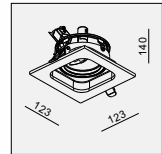

GD-1741 QR70 1x50W

MATERIAL:ALU DIE-CAST + ALU
ADJUSTABLE ANGLE:0~21°/350°

LAMP:1xQR70 MAX.50W
BA15D/12V EXCL.TRANSFO

AVAILABLE COLOR:
WH/BK/WH
AL/BK/AL
WH/BK
WH/WH/WH

IP20/ROHS/CE/▽

Ø114xH150