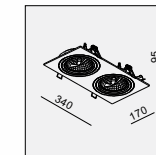

MATERIAL:ALUMINUM
ADJUSTABLE ANGLE:0~30°/350°

LAMP:2xQR111 MAX.50W
G53/12V EXCL.TRANSFO

AVAILABLE COLOR:
Sand White
Sand Black
Alu Brush

IP20/ROHS/CE/▽

320x150 H125

DL-5902-PAR30 PAR30 2x 75W