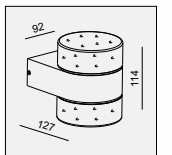

WE-1893 LED 1x5W

MATERIAL:ALU DIE-CAST+ALU+GLASS

LAMP:BRIDGELUX V6 ARRAY 1x4.6W/500mA, 471lm/CRI80/3000K,399lm/CRI90/3000K, INCL. LED POWER SUPPLY 500mA-DC AC 100-240V/50-60Hz.⊕ CRI 80/90.

AVAILABLE COLOR:
Sand Grey
Sand Black
Sand White

IP65/ROHS/CE/▽

WE-1893-1 LED 2x5W

MATERIAL:ALU DIE-CAST+ALU+GLASS

LAMP:BRIDGELUX V6 ARRAY 2x4.6W/500mA, 2x471lm/CRI80/3000K,2x399lm/CRI90/3000K, INCL. LED POWER SUPPLY 500mA-DC AC 100-240V/50-60Hz.⊕ CRI 80/90.

AVAILABLE COLOR:
Sand Grey
Sand Black
Sand White

IP65/ROHS/CE/▽

WE-1894 LED 1x5W

MATERIAL:ALU DIE-CAST+ALU+PMMA

LAMP:BRIDGELUX V6 ARRAY 1x4.6W/500mA, 471lm/CRI80/3000K,399lm/CRI90/3000K, INCL. LED POWER SUPPLY 500mA-DC AC 100-240V/50-60Hz.⊕ CRI 80/90.

AVAILABLE COLOR:
Sand Grey
Sand Black
Sand White

IP65/ROHS/CE/▽

WE-1894-1 LED 2x5W

MATERIAL:ALU DIE-CAST+ALU+PMMA

LAMP:BRIDGELUX V6 ARRAY 2x4.6W/500mA, 2x471lm/CRI80/3000K,2x399lm/CRI90/3000K, INCL. LED POWER SUPPLY 500mA-DC AC 100-240V/50-60Hz.⊕ CRI 80/90.

AVAILABLE COLOR:
Sand Grey
Sand Black
Sand White

IP65/ROHS/CE/▽