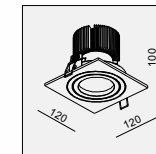

DLE-5701-14W LED 1x 14W

MATERIAL:ALUMINUM
ADJUSTABLE ANGLE:0~30°/350°

LAMP:BRIDGELUX V10 ARRAY, 1x13.8W
1340lm/3000K/CRI80 1135lm/3000K/CRI90
EXCL.LED POWER SUPPLY 500mA-DC
REFLECTOR ANGLE:20°, 28°, 40°.CRI 80/90.

AVAILABLE COLOR:
Sand White
Sand Black
Alu Brush

IP20/ROHS/CE/▽

Ø105xH120