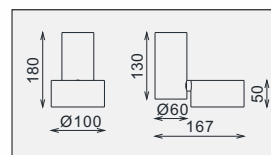

BROTHERS BOBO ED-14W DIM

LED 1x14W

MATERIAL:ALUMINUM DIE-CAST
ROTATES:350°
SPOT HEAD ADJUST: 90°
LAMP:BRIDGELUX VERO 10 1x13.7W/500mA,
1354lm/CRI80/3000K,1074lm/CRI90/3000K,
890lm/CRI97/3000K,
INCL. LED POWER SUPPLY 500mA-DC TRIAC DIM
AC 100-240V/50-60Hz
REFLECTOR ANGLE:20°, 28°, 40°.CRI 80/90/97

IP20/ROHS/CE

AVAILABLE COLOR:SAND WHITE, SAND BLACK, CHAMPAGNE