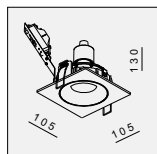

IP20/ROHS/CE/▽

Ø98xH140

DE-201-GU10 GU10 1x50W

MATERIAL:ALU DIE-CAST
ADJUSTABLE ANGLE:0~30°/355°

LAMP:1xGU10 MAX.50W
GU10 220-240V/50-60Hz

AVAILABLE COLOR:
Sand White
Sand Black

IP20/ROHS/CE/▽

Ø98xH140