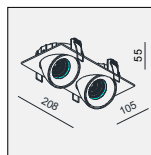

HALO OK LED 1x9W

MATERIAL:ALU DIE-CAST
ADJUSTABLE ANGLE:0~45°/355°

LAMP:BRIDGELUX V8 Array 1x 9.2W
945lm/3000K/CRI 80 739lm/3000K/CRI 90
EXCL.LED POWER SUPPLY 500mA-DC
REFLECTOR ANGLE:17°, 32°, 48°.CRI 80/90.

AVAILABLE COLOR:
Sand White
Sand Black

IP20/ROHS/CE/

Ø98xH75

HALO 1 OK LED 1x9W

MATERIAL:ALU DIE-CAST
ADJUSTABLE ANGLE:0~45°/355°

LAMP:BRIDGELUX V8 Array 1x 9.2W
945lm/3000K/CRI 80 739lm/3000K/CRI 90
EXCL.LED POWER SUPPLY 500mA-DC
REFLECTOR ANGLE:17°, 32°, 48°.CRI 80/90.

AVAILABLE COLOR:
Sand White
Sand Black

IP20/ROHS/CE/

Ø98xH75

HALO x2 OK LED 2x9W

MATERIAL:ALU DIE-CAST
ADJUSTABLE ANGLE:0~45°/355°

LAMP:BRIDGELUX V8 Array 2x 9.2W
2x945lm/3000K/CRI 80 739lm/3000K/CRI 90
EXCL.LED POWER SUPPLY 500mA-DC
REFLECTOR ANGLE:17°, 32°, 48°.CRI 80/90.

AVAILABLE COLOR:
Sand White
Sand Black

IP20/ROHS/CE/

Ø98, L-103 H75

HALO 2 OK LED 2x9W

MATERIAL:ALU DIE-CAST
ADJUSTABLE ANGLE:0~45°/355°

LAMP:BRIDGELUX V8 Array 2x 9.2W
2x945lm/3000K/CRI 80 739lm/3000K/CRI 90
EXCL.LED POWER SUPPLY 500mA-DC
REFLECTOR ANGLE:17°, 32°, 48°.CRI 80/90.

AVAILABLE COLOR:
Sand White
Sand Black

IP20/ROHS/CE/

Ø98, L-103 H75