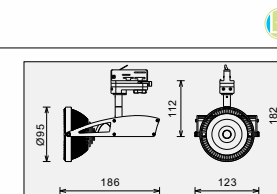

DOLPHIN

DOLPHIN M-16W LED 1x16W

MATERIAL:ALUMINUM
ROTATES:355°
SPOT HEAD ADJUST: 90°
LAMP:BRIDGELUX VERO 13 1x16.2W
1910lm/3000K/CRI 80 1480lm/3000K/CRI 90
INCL.LED POWER SUPPLY 500mA-DC
AC 220-240V/50-60Hz
REFLECTOR ANGLE:25°, 34°, 46°.CRI 80/90.

AVAILABLE COLOR:
Sand White/Black, Sand Black

IP20/ROHS/CE

DOLPHIN M-24W LED 1x24W

MATERIAL:ALUMINUM
ROTATES:355°
SPOT HEAD ADJUST: 90°
LAMP:BRIDGELUX VERO13 23.4W
2540lm/3000K/CRI 80 1969lm/3000K/CRI90
INCL.LED POWER SUPPLY 500mA-DC
AC 220-240V/50-60Hz
REFLECTOR ANGLE:25°, 34°, 46°.CRI 80/90.

AVAILABLE COLOR:
Sand White/Black, Sand Black

IP20/ROHS/CE

DOLPHIN-14W LED 1x14 W

MATERIAL:ALUMINUM
ROTATES:355°
SPOT HEAD ADJUST: 90°
LAMP:BRIDGELUX V10 Array 1x13.8W
1474lm/3000K/CRI 80 1167lm/3000K/CRI 90
INCL.LED POWER SUPPLY 500mA-DC
AC 220-240V/50-60Hz
REFLECTOR ANGLE:20°, 35°, 52°.CRI 80/90.

AVAILABLE COLOR:
Sand White/Black, Sand Black

IP20/ROHS/CE