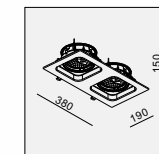

GD-1942 QR111 2x50W

MATERIAL:ALU DIE-CAST + ALU
ADJUSTABLE ANGLE:0~30°/350°

LAMP:2xQR111 MAX.50W
G53/12V EXCL.TRANSFO

AVAILABLE COLOR:
WH/BK/WH
AL/BK/AL
WH/BK
WH/WH/WH

IP20/ROHS/CE/▽

335x165 H160