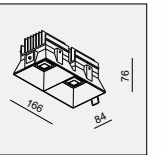

TOM 2 HIDE LED 2x8W

MATERIAL:ALU DIE-CAST + ALU
ADJUSTABLE ANGLE:FIXED

LAMP:OSLON Square 2x4X2W/ 700mA, 2x896lm/CRI80, 2x776lm/CRI90,
EXCL. LED POWER SUPPLY 700mA-DC
LENS ANGLE:30°, 50°.CRI 80/90.
INCL. MOUNTING KIT 2

AVAILABLE COLOR:
WH/WH
WH/BK
WH/GLD
BK/BK
BK/GLD

IP20/ROHS/CE/▽
KIT 2 H100