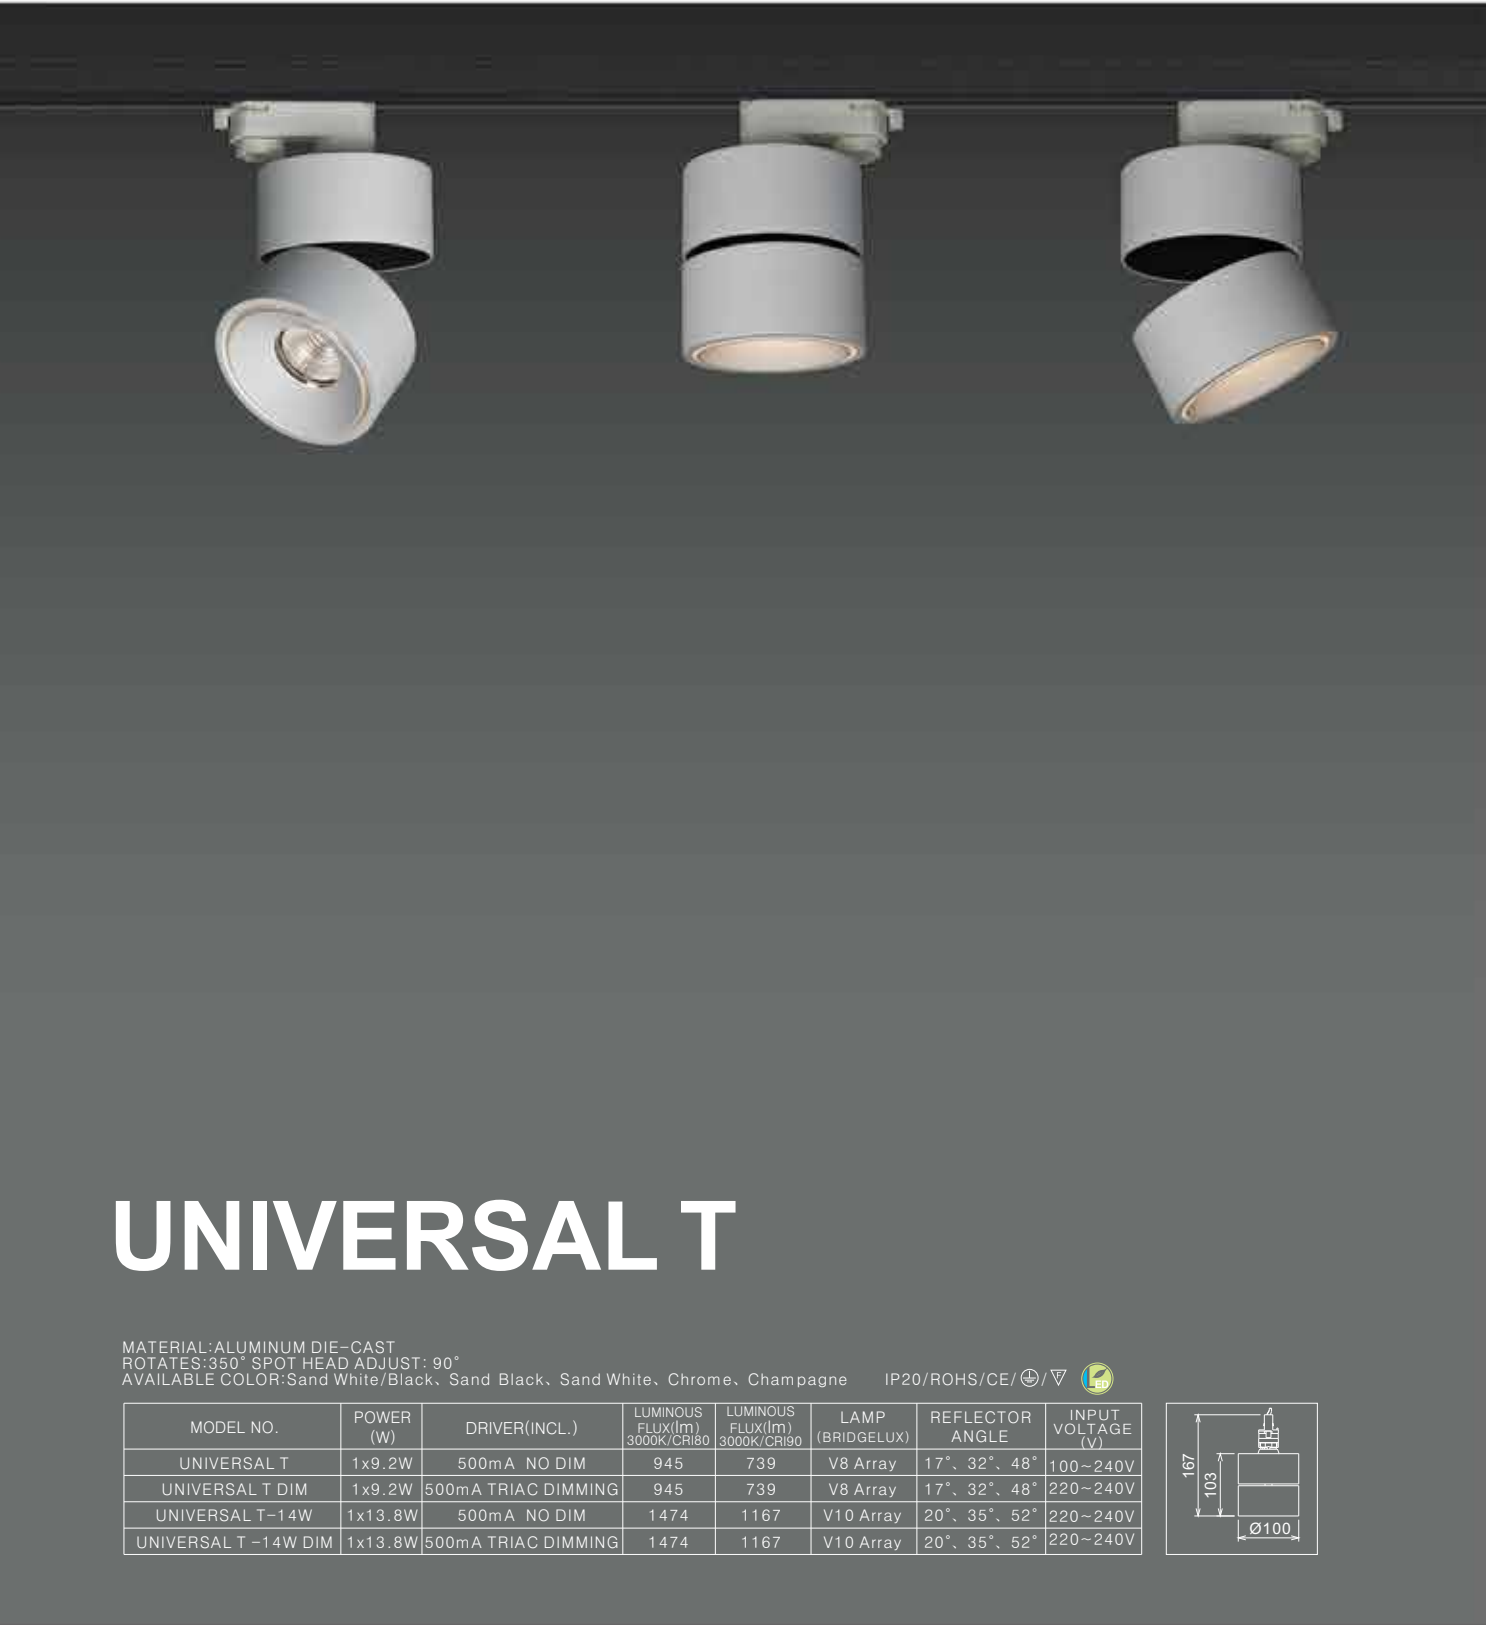

UNIVERSAL T

MATERIAL:ALUMINUM DIE-CAST
ROTATES:350° SPOT HEAD ADJUST: 90°
AVAILABLE COLOR:Sand White/Black, Sand Black, Sand White, Chrome, Champagne IP20/ROHS/CE/LED

MODEL NO.	POWER (W)	DRIVER(INCL.)	LUMINOUS FLUX(lm) 3000K/CRI80	LUMINOUS FLUX(lm) 3000K/CRI90	LAMP (BRIDGELUX)	REFLECTOR ANGLE	INPUT VOLTAGE (V)
UNIVERSAL T	1x9.2W	500mA NO DIM	945	739	V8 Array	17°, 32°, 48°	100~240V
UNIVERSAL T DIM	1x9.2W	500mA TRIAC DIMMING	945	739	V8 Array	17°, 32°, 48°	220~240V
UNIVERSAL T-14W	1x13.8W	500mA NO DIM	1474	1167	V10 Array	20°, 35°, 52°	220~240V
UNIVERSAL T-14W DIM	1x13.8W	500mA TRIAC DIMMING	1474	1167	V10 Array	20°, 35°, 52°	220~240V