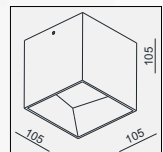

SKY OK ED

SKY OK ED

MATERIAL: ALUMINUM DIE-CAST
ADJUSTABLE ANGLE: FIXED

LAMP: LUXEON 3030 2D 9x1.07W/500mA
1120lm/CRI80/3000K, 902lm/CRI90/3000K,
INCL. LED POWER SUPPLY 500mA-DC
3000K/4000K/5000K, CRI 80/90

AVAILABLE COLOR: WHI, BLK, GRY, WHI/GLD, BLK/GLD
IP44/ROHS/CE/LED