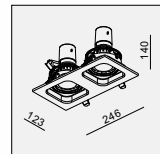

GD-1742 PAR20 2x50W

MATERIAL:ALU DIE-CAST + ALU
ADJUSTABLE ANGLE:0~21°/350°

LAMP:2xPAR20 MAX.50W
E27 220-240V/50-60Hz

AVAILABLE COLOR:
WH/BK/WH
AL/BK/AL
WH/BK
WH/WH/WH

IP20/ROHS/CE/▽

220X110 H150
220X110 H150