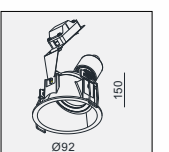

EVA WALLWASH-GU10 1x50W

MATERIAL:ALU DIE-CAST
ADJUSTABLE ANGLE:FIXED 30°

LAMP:1xGU10 MAX.50W
GU10 220-240V/50-60Hz

AVAILABLE COLOR:
WHI
BLK
SLV GRY
WHI/BLK

IP20/ROHS/CE/

Ø83xH170