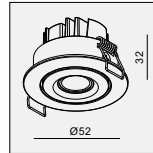

DE-230-1

LED 1x3W

MATERIAL:ALU DIE-CAST+ALU
ADJUSTABLE ANGLE:0°~15°

LAMP:OSLON Square.1x2.1W
224lm/3000K/CRI 80 194lm/3000K/CRI 90
EXCL.LED POWER SUPPLY 700mA-DC
LENS ANGLE:12°, 30°, 40°.CRI 80/90.

AVAILABLE COLOR:
Sand White
Sand Black
Alu Brush

IP20/ROHS/CE/▽

Ø45xH42