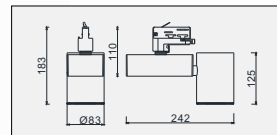

MATERIAL:ALU DIE-CAST+ALU
ROTATES:350°
SPOT HEAD ADJUST: 90°

LAMP:1xCDM-TC MAX.70W
REFLECTOR ANGLE:
10°, 26°, 40°, 32x55°
G8.5 INCL.BALLAST
AC 220-240V/50-60Hz

BROTHERS

BROTHERS-23W LED 1x23W

MATERIAL:ALUMINUM
ROTATES:350°
SPOT HEAD ADJUST: 90°