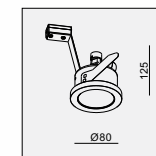

Ø80

DL-2633F GU10 1x 50W

MATERIAL:ALUMINUM+GLASS+STEEL
ADJUSTABLE ANGLE:FIXED

LAMP:1XGU10 MAX.50W
GU10 220-240V/50-60Hz

AVAILABLE COLOR:
Alu Brush
Black Brush
Matt White

IP54/ROHS/CE/▽

Ø68xH135