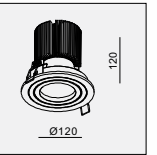

AVAILABLE COLOR:
Sand White
Sand Black
Alu Brush

IP20/ROHS/CE/▽

Ø105xH140

DL-5701 QR70 1x 50W

MATERIAL:ALUMINUM
ADJUSTABLE ANGLE:0~30°/350°

LAMP:1xQR70 MAX.50W
BA15D/12V EXCL.TRANSFO

AVAILABLE COLOR:
Sand White
Sand Black
Alu Brush