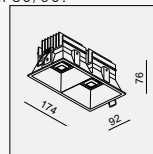

TOM

TOM 2 LED 2x8W

MATERIAL:ALU DIE-CAST + ALU
ADJUSTABLE ANGLE:FIXED

LAMP:OSLON Square 2x4X2W/ 700mA, 2x896lm/CRI80, 2x776lm/CRI90,
EXCL. LED POWER SUPPLY 700mA-DC
LENS ANGLE:30°, 50°.CRI 80/90.

AVAILABLE COLOR:
WH/WH
WH/BK
WH/GLD
BK/BK
BK/GLD

IP20/ROHS/CE/▽
168x86 H100