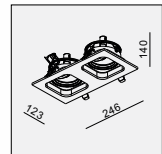

GD-1742 QR70 2x50W

MATERIAL:ALU DIE-CAST + ALU
ADJUSTABLE ANGLE:0~21°/350°

LAMP:2xQR70 MAX.50W
BA15D/12V EXCL.TRANSFO

AVAILABLE COLOR:
WH/BK/WH
AL/BK/AL
WH/BK
WH/WH/WH

IP20/ROHS/CE/▽

220X110 H150
220X110 H150