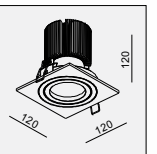

AVAILABLE COLOR:
Sand White
Sand Black
Alu Brush

IP20/ROHS/CE/▽

Ø105xH140

DL-5702 QR70 2x 50W

MATERIAL:ALUMINUM
ADJUSTABLE ANGLE:0~30°/350°

LAMP:2xQR70 MAX.50W
BA15D/12V EXCL.TRANSFO

AVAILABLE COLOR:
Sand White
Sand Black
Alu Brush