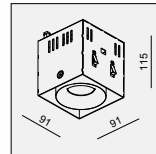

HIDE-201 MR16 1x50W

MATERIAL:ALU DIE-CAST + ALU + STEEL
ADJUSTABLE ANGLE:0~30°/355°

LAMP:1xMR16 MAX.50W
GU5.3/12V EXCL.TRANSFO
INCL MOUNTING KIT 3

AVAILABLE COLOR:
BK/WH
BK/BK
WH/WH

IP20/ROHS/CE/▽
KIT 3 H135

HIDE-201 MIDI-20W LED 1x20W

MATERIAL:ALUMINUM+STEEL
ADJUSTABLE ANGLE:0~30°/355°

LAMP:BRIDGELUX V10 ARRAY. 1x20.3W
1939lm/3000K/CRI80 1535lm/3000K/CRI90
EXCL.LED POWER SUPPLY 700mA-DC
REFLECTOR ANGLE:20°, 35°, 52°.CRI 80/90.

AVAILABLE COLOR:
BK/WH
BK/BK
WH/WH

IP20/ROHS/CE/▽

116x116 H116