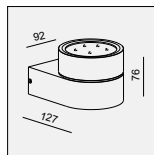

WE-1893 LED 1x5W

MATERIAL:ALU DIE-CAST+ALU+GLASS

LAMP:BRIDGELUX V6 ARRAY 1x4.6W/500mA, 471lm/CRI80/3000K,399lm/CRI90/3000K, INCL. LED POWER SUPPLY 500mA-DC AC 100-240V/50-60Hz.⊕ CRI 80/90.

AVAILABLE COLOR:
Sand Grey
Sand Black
Sand White

IP65/ROHS/CE/▽

WE-1893-1 LED 2x5W

MATERIAL:ALU DIE-CAST+ALU+GLASS

LAMP:BRIDGELUX V6 ARRAY 2x4.6W/500mA, 2x471lm/CRI80/3000K,2x399lm/CRI90/3000K, INCL. LED POWER SUPPLY 500mA-DC AC 100-240V/50-60Hz.⊕ CRI 80/90.

AVAILABLE COLOR:
Sand Grey
Sand Black
Sand White

IP65/ROHS/CE/▽