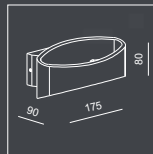

OLIVES G2 LED 1x6W

MATERIAL:ALUMINUM

LAMP:BRIDGELUX V8 ARRAY 1x6.2W/350mA,
703lm/3000K/CRI 80 550lm/3000K/CRI 90
INCL. LED POWER SUPPLY 350mA-DC
AC 100-240V/50-60Hz

AVAILABLE COLOR:Sand Black, Sand White, Sand Black/Gold,
Sand White/Gold, Alu Brush/White, Champagne

IP20/ROHS/CE/