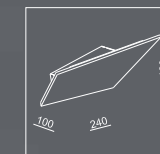

REBEI R G2 LED 1x6W

MATERIAL:ALUMINUM+STEEL+PMMA

LAMP:LUXEON 3020 18x0.36W
790lm/CRI80/3000K, 680lm/CRI90/3000K,
INCL. LED POWER SUPPLY 350mA-DC
AC 100-240V/50-60Hz.☉CRI 80.

AVAILABLE COLOR:
Sand Black, Sand White, Champagne

IP40/ROHS/CE/▽

REBEI G2 LED 1x6W

MATERIAL:ALUMINUM+STEEL+PMMA

LAMP:LUXEON 3020 18x0.36W
790lm/CRI80/3000K, 680lm/CRI90/3000K,
INCL. LED POWER SUPPLY 350mA-DC
AC 100-240V/50-60Hz.☉CRI 80.

AVAILABLE COLOR:
Sand Black, Sand White, Champagne

IP40/ROHS/CE/▽