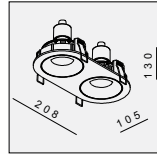

DE-200x2-GU10 GU10 1x50W

MATERIAL:ALU DIE-CAST + ALU
ADJUSTABLE ANGLE:0~30°/355°

LAMP:2xGU10 MAX.50W
GU10 220-240V/50-60Hz

AVAILABLE COLOR:
Sand White
Sand Black

IP20/ROHS/CE/▽

Ø98, L-103 H140