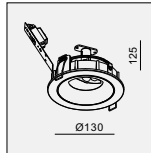

AVAILABLE COLOR:
WH/BK
BK/BK

IP20/ROHS/CE/

Ø121xH82

DE-200 MIDI QR70 1X50W

MATERIAL:ALUMINUM DIE-CAST
ADJUSTABLE ANGLE:0~30°/355°

LAMP:1xQR70 MAX.50W
BA15D/12V EXCL.TRANSFO

AVAILABLE COLOR:
Sand White
Sand Black