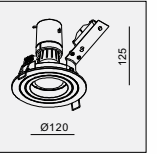

IP20/ROHS/CE/▽

Ø105xH110

DL-5700-PAR20 PAR20 1x 50W

MATERIAL:ALUMINUM
ADJUSTABLE ANGLE:0~30°/350°

LAMP:1xPAR20 MAX.50W
E27 220-240V/50-60Hz

AVAILABLE COLOR:
Sand White
Sand Black
Alu Brush

IP20/ROHS/CE/▽

Ø105xH145