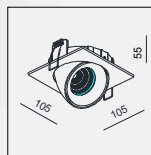

HALO x2 OK LED 2x9W

MATERIAL:ALU DIE-CAST
ADJUSTABLE ANGLE:0~45°/355°

LAMP:BRIDGELUX V8 Array 2x 9.2W
2x945lm/3000K/CRI 80 739lm/3000K/CRI 90
EXCL.LED POWER SUPPLY 500mA-DC
REFLECTOR ANGLE:17°, 32°, 48°.CRI 80/90.

AVAILABLE COLOR:
Sand White
Sand Black

IP20/ROHS/CE/

Ø98, L-103 H75