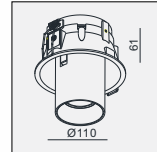

IP20/ROHS/CE/▽
Ø102 H80

EVA DANNY MINI H61-LX MZ LED 1x8W

MATERIAL:Alu die-cast
ADJUSTABLE ANGLE:0~45°/350°

LAMP:LUXEON MZ 1x7.8W/700mA
780lm/CRI80/3000K
EXCL.LED POWER SUPPLY 700mA-DC
REFLECTOR ANGLE:9°, 11°.CRI 80.