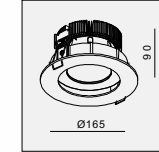

DE-260M-17W LED 1x 17W

MATERIAL:ALU DIE-CAST + ALU
ADJUSTABLE ANGLE:0~20°
LAMP:BRIDGELUX VERO 13 ARRAY . 1x16.8W
1750lm/3000K/CRI80 1310lm/3000K/CRI90
EXCL.LED POWER SUPPLY 500mA-DC
REFLECTOR ANGLE:18°, 28°, 42°.CRI 80/90

AVAILABLE COLOR:
WH/BK
WH/WH
BK/BK
IP20/ROHS/CE/▽
Ø146xH150