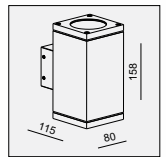

WL-1818-06 GU0 2x35W

MATERIAL:ALUMINUM+GLASS

LAMP:2xGU10 MAX.35W
Gu10 220-240V/50-60Hz

AVAILABLE COLOR:
Sand Grey, Sand Black, Sand White
Alu Brush

IP65/ROHS/CE/