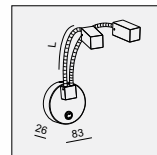

WE-1896/S4 LED 1x2W

MATERIAL:ALUMINUM+GLASS
LAMP:OSLON Square.1x2.1W
224lm/CRI80/3000K,194lm/CRI90/3000K,
EXCL. LED POWER SUPPLY 700mA-DC
CRI 80/90.

AVAILABLE COLOR:
Alu Brush, Sand Black, Sand White
IP20/ROHS/CE/

WE-1896/S4x2 LED 2x2W

MATERIAL:ALUMINUM+GLASS
LAMP:OSLON Square.2x2.1W
224lm/CRI80/3000K,194lm/CRI90/3000K,
EXCL. LED POWER SUPPLY 700mA-DC
CRI 80/90.

AVAILABLE COLOR:
Alu Brush, Sand Black, Sand White
IP40/ROHS/CE/

PYRAMID G2

MATERIAL:ALU DIE-CAST + ALU+PMMA
AVAILABLE COLOR:Sand White, Sand Black, Champagne IP43/ROHS/CE/ /

MODEL NO.	POWER (W)	DRIVER(INCL.)	LUMINOUS FLUX(lm)		LAMP	INPUT VOLTAGE (V)
			3000K/CRI80	3000K/CRI90		
PYRAMID G2	1x9.2W	500mA NO DIM	945	739	BRIDGELUX V8 Array	100~240V
PYRAMID DIM G2	1x9.2W	500mA TRIAC DIMMING	945	739	BRIDGELUX V8 Array	220~240V
PYRAMID G2-6W	1x6.2W	350mA NO DIM	703	550	BRIDGELUX V8 Array	100~240V