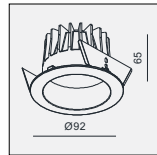

NEW 130-10W LED 1x10W

MATERIAL:ALU DIE-CAST + PMMA
ADJUSTABLE ANGLE:FIXED

LAMP:LUXEON 3030 2D 9x1.07W/500mA, 1120lm/CRI80/3000K, 902lm/CRI90/3000K, EXCL.LED POWER SUPPLY 500mA-DC 3000K/4000K/5000K.CRI 80/90

AVAILABLE COLOR:
Sand Black,
Sand White
Silver Grey
Sand Black/Sand Gold
Sand White/Sand Gold

IP44/ROHS/CE/

Ø102 H95