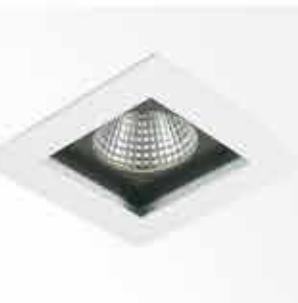

DE-261M-17W LED 1x 17W

MATERIAL:ALU DIE-CAST + ALU
ADJUSTABLE ANGLE:0~20°
LAMP:BRIDGELUX VERO 13 ARRAY . 1x16.8W
1750lm/3000K/CRI80 1310lm/3000K/CRI90
EXCL.LED POWER SUPPLY 500mA-DC
REFLECTOR ANGLE:18°, 28°, 42°.CRI 80/90

AVAILABLE COLOR:
WH/BK
WH/WH
BK/BK
IP20/ROHS/CE/▽
140x140 H150

DE-261M-24W LED 1x 24W

MATERIAL:ALU DIE-CAST + ALU
ADJUSTABLE ANGLE:0~20°
LAMP:BRIDGELUX VERO 13 ARRAY . 1x24.2W
2030lm/3000K/CRI80 1680lm/3000K/CRI90
EXCL.LED POWER SUPPLY 700mA-DC
REFLECTOR ANGLE:18°, 28°, 42°.CRI 80/90

AVAILABLE COLOR:
WH/BK
WH/WH
BK/BK
IP20/ROHS/CE/▽
140x140 H165