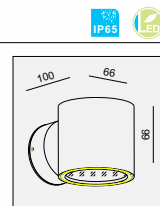

WE-1915-3 LED 1x5W

MATERIAL:ALUMINUM+GLASS

LAMP:OSLON Square, 1x3x1.5W
510lm/CRI80/3000K, 440lm/CRI90/3000K,
INCL. LED POWER SUPPLY 500mA-DC
AC100-240V/50-60Hz
LENS ANGLE:12°, 30°, 40°.CRI 80.

AVAILABLE COLOR:
Alu Grey, Sand Black, Sand White

IP65/ROHS/CE/▽

WE-1915-6 LED 1x9W

MATERIAL:ALUMINUM+GLASS

LAMP:OSLON Square, 1x6x1.5W
1010lm/CRI80/3000K, 870lm/CRI90/3000K,
INCL. LED POWER SUPPLY 500mA-DC
AC100-240V/50-60Hz
LENS ANGLE:12°, 30°, 40°.CRI 80.

AVAILABLE COLOR:
Alu Grey, Sand Black, Sand White

IP65/ROHS/CE/▽

WE-1915-9 LED 1x14W

MATERIAL:ALUMINUM+GLASS

LAMP:OSLON Square, 1x9x1.5W
1510lm/CRI80/3000K, 1300lm/CRI90/3000K,
INCL. LED POWER SUPPLY 500mA-DC
AC100-240V/50-60Hz
LENS ANGLE:12°, 30°, 40°.CRI 80.

AVAILABLE COLOR:
Sand Grey, Sand Black, Sand White

IP65/ROHS/CE/▽

WE-1916-3 LED 1x5W

MATERIAL:ALUMINUM+GLASS

LAMP:OSLON Square, 1x3x1.5W
510lm/CRI80/3000K, 440lm/CRI90/3000K,
INCL. LED POWER SUPPLY 500mA-DC
AC100-240V/50-60Hz
LENS ANGLE:12°, 30°, 40°.CRI 80.

AVAILABLE COLOR:
Alu Grey, Sand Black, Sand White

IP65/ROHS/CE/▽

WE-1916-6 LED 1x9W

MATERIAL:ALUMINUM+GLASS

LAMP:OSLON Square, 1x6x1.5W
1010lm/CRI80/3000K, 870lm/CRI90/3000K,
INCL. LED POWER SUPPLY 500mA-DC
AC100-240V/50-60Hz
LENS ANGLE:12°, 30°, 40°.CRI 80.

AVAILABLE COLOR:
Alu Grey, Sand Black, Sand White

IP65/ROHS/CE/▽

WE-1916-9 LED 1x14W

MATERIAL:ALUMINUM+GLASS

LAMP:OSLON Square, 1x9x1.5W
1510lm/CRI80/3000K, 1300lm/CRI90/3000K,
INCL. LED POWER SUPPLY 500mA-DC
AC100-240V/50-60Hz
LENS ANGLE:12°, 30°, 40°.CRI 80.

AVAILABLE COLOR:
Sand Grey, Sand Black, Sand White

IP65/ROHS/CE/▽