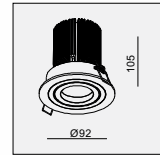

DLE-5600-9W LED 1x9W

MATERIAL:ALUMINUM
ADJUSTABLE ANGLE:0~28°/350°

LAMP:BRIDGELUX V8 Array 1x 9.2W
945lm/3000K/CRI 80 739lm/3000K/CRI 90
EXCL.LED POWER SUPPLY 500mA-DC
REFLECTOR ANGLE:17°, 32°, 48°.CRI 80/90.

AVAILABLE COLOR:
Sand White
Sand Black
Alu Brush

IP20/ROHS/CE/▽

Ø82xH125