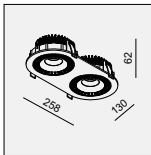

DE-200 MIDI-20W LED 1X20W

MATERIAL:ALU DIE-CAST + ALU
ADJUSTABLE ANGLE:0~30°/355°

LAMP:BRIDGELUX V10 ARRAY. 1x20.3W
1939lm/3000K/CRI80 1535lm/3000K/CRI90
EXCL.LED POWER SUPPLY 700mA-DC
REFLECTOR ANGLE:20°, 35°, 52°.CRI 80/90.

AVAILABLE COLOR:
WH/BK
BK/BK

IP20/ROHS/CE/

Ø121xH82

DE-200 MIDI QR70 1X50W

MATERIAL:ALUMINUM DIE-CAST
ADJUSTABLE ANGLE:0~30°/355°

LAMP:1xQR70 MAX.50W
BA15D/12V EXCL.TRANSFO

AVAILABLE COLOR:
Sand White
Sand Black

IP20/ROHS/CE/

Ø121xH145

DE-201 MIDI-20W LED 1X20W

MATERIAL:ALU DIE-CAST + ALU
ADJUSTABLE ANGLE:0~30°/355°

LAMP:BRIDGELUX V10 ARRAY. 1x20.3W
1939lm/3000K/CRI80 1535lm/3000K/CRI90
EXCL.LED POWER SUPPLY 700mA-DC
REFLECTOR ANGLE:20°, 35°, 52°.CRI 80/90.

AVAILABLE COLOR:
WH/BK
BK/BK

IP20/ROHS/CE/

Ø121xH82

DE-201 MIDI QR70 1x50W

MATERIAL:ALUMINUM DIE-CAST
ADJUSTABLE ANGLE:0~30°/355°

LAMP:1xQR70 MAX.50W
BA15D/12V EXCL.TRANSFO

AVAILABLE COLOR:
Sand White
Sand Black

IP20/ROHS/CE/

Ø121xH145

DE-200x2 MIDI-20W LED 2X20W

MATERIAL:ALU DIE-CAST + ALU
ADJUSTABLE ANGLE:0~30°/355°

LAMP:BRIDGELUX V10 ARRAY. 2x20.3W
2x1939lm/3000K/CRI80 2x1535lm/3000K/CRI90
EXCL.LED POWER SUPPLY 700mA-DC
REFLECTOR ANGLE:20°, 35°, 52°.CRI 80/90.

AVAILABLE COLOR:
WH/BK
BK/BK

IP20/ROHS/CE/

Ø121,L-128 H82

DE-200x2 MIDI QR70 2X50W

MATERIAL:ALUMINUM DIE-CAST
ADJUSTABLE ANGLE:0~30°/355°

LAMP:2xQR70 MAX.50W
BA15D/12V EXCL.TRANSFO

AVAILABLE COLOR:
Sand White
Sand Black

IP20/ROHS/CE/

Ø121,L-128 H145

DE-202 MIDI-20W LED 2X20W

MATERIAL:ALU DIE-CAST + ALU
ADJUSTABLE ANGLE:0~30°/355°

LAMP:BRIDGELUX V10 ARRAY. 2x20.3W
2x1939lm/3000K/CRI80 2x1535lm/3000K/CRI90
EXCL.LED POWER SUPPLY 700mA-DC
REFLECTOR ANGLE:20°, 35°, 52°.CRI 80/90.

AVAILABLE COLOR:
WH/BK
BK/BK

IP20/ROHS/CE/