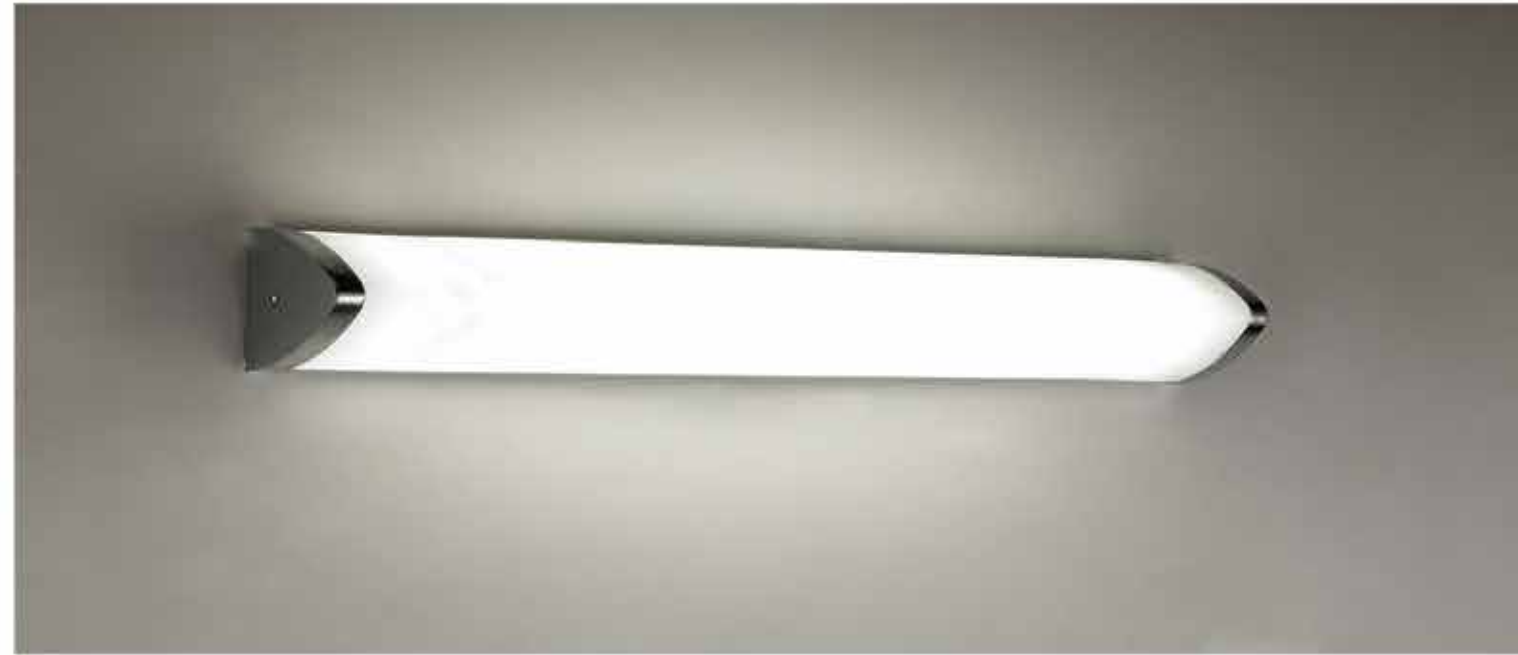

Aluminum+PMMA or Glass ----- L W H ----- L W H

WL-1859 SERIES

MATERIAL:ALUMINUM+PC
LAMP:T5
INCL.BALLAST
AC 220-240V/50-60Hz ⊕
AVAILABLE COLOR:
Sand White, Alu Brush
IP44/ROHS/CE/∇

W1859(G9)			G9 1x40W	150	105	60
W1859(G9)			G9 2x40W	250	105	60
W1859(PLC)			PLC 1x13W	250	105	60
W1859(PL)			PL 1x24W	400	105	60

W1859(PL)-24			PL 1x55W	610	105	60
W1859(T5)			T5 1x8W	350	105	60
W1859(T5)-24			T5 1x14W	610	105	60
W1859(T5)-36			T5 1x21W	910	105	60

WL-1866 SERIES

MATERIAL:ALUMINUM+PC
LAMP:T5
INCL.BALLAST
AC 220-240V/50-60Hz ⊕
AVAILABLE COLOR:
Sand White/ White
Sand White/Chrome
IP44/ROHS/CE/∇

	L	W	H
W1866	338	75	75
W1866-24	600	75	75
W1866-36	900	75	75