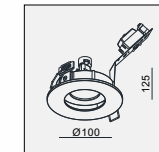

DE-260 MR16 1x 50W

MATERIAL:ALU DIE-CAST + ALU
ADJUSTABLE ANGLE:0~20°

LAMP:1xMR16 MAX.50W
GU5.3/12V EXCL.TRANSFO

AVAILABLE COLOR:
WH/BK
WH/WH
BK/BK

IP20/ROHS/CE/▽

Ø80xH95