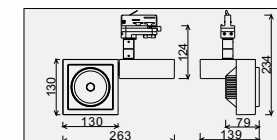

TWINS BOX

TWINS BOX-23W LED 1x23W

MATERIAL: ALUMINUM DIE-CAST
ROTATES: 350°
SPOT HEAD ADJUST: 90°

LAMP: BRIDGELUX VERO13 23.4W
2540lm/3000K/CRI80 1969lm/3000K/CRI90
INCL. LED POWER SUPPLY 700mA-DC
AC 220-240V/50-60Hz
REFLECTOR ANGLE: 14°, 20°, 34°. CRI 80/90/97

AVAILABLE COLOR:
Sand White/Black
Sand Black
Silver Grey/Black

IP20/ROHS/CE

TWINS BOX-31W LED 1x31W

MATERIAL: ALUMINUM DIE-CAST
ROTATES: 350°
SPOT HEAD ADJUST: 90°

LAMP: BRIDGELUX VERO 18 ARRAY, 1x31W
3662lm/3000K/CRI80 2842lm/3000K/CRI90
INCL. LED POWER SUPPLY 1050mA-DC
AC 220-240V/50-60Hz
REFLECTOR ANGLE: 20°, 28°, 38°. CRI 80/90/97

AVAILABLE COLOR:
Sand White/Black
Sand Black
Silver Grey/Black

IP20/ROHS/CE