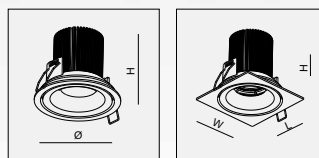

AVAILABLE COLOR:Sand White, Sand Black

IP20/ROHS/CE/LED

Ø83xH109

**CEILING
RECESSED**

**CEILING
RECESSED**

HALO range is a continuously hot sell product. When lighting on, there will be a round circle light on the surface. Its fashion design is not only for lighting but also decorated atmosphere. HALO range can be 5W, 10W, 17W and 24W, also with three different sizes for options. Moreover, there are recessed design and trimless design for choices.