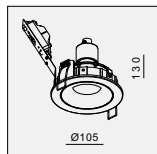

IP20/ROHS/CE/▽

Ø98xH140

DE-200-GU10 GU10 1x50W

MATERIAL:ALU DIE-CAST
ADJUSTABLE ANGLE:0~30°/355°

LAMP:1xGU10 MAX.50W
GU10 220-240V/50-60Hz

AVAILABLE COLOR:
Sand White
Sand Black

IP20/ROHS/CE/▽

Ø98xH140