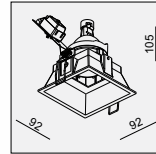

MIKE-MR16 MR16 1x 50W

MATERIAL:ALU DIE-CAST
ADJUSTABLE ANGLE:0~18°

LAMP:1xMR16 MAX.50W
GU5.3/12V EXCL.TRANSFO

AVAILABLE COLOR:
BLK
WHI/BLK
SLV GRY/BLK
WHI+BLK/BLK

IP20/ROHS/CE/

86x86 H145