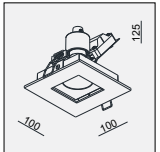

DE-261-GU10 GU10 1x 50W

MATERIAL:ALU DIE-CAST + ALU
ADJUSTABLE ANGLE:0~20°

LAMP:1xGU10 MAX.50W
GU10 220-240V/50-60Hz

AVAILABLE COLOR:
WH/BK
WH/WH
BK/BK

IP20/ROHS/CE/▽

80x80xH115