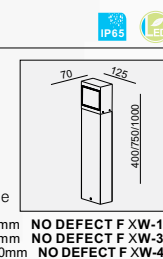

400mm **NO DEFECT F XW-16**
750mm **NO DEFECT F XW-30**
1000mm **NO DEFECT F XW-40**

DEFECT F 9W LED 1x9W

MATERIAL:ALU DIE-CAST+GLASS

LAMP:BRIDGELUX V8 Array 1x 9.2W
945lm/3000K/CRI 80 739lm/3000K/CRI 90
INCL. LED POWER SUPPLY 500mA-DC
AC 100-240V/50-60Hz .
CRI 80/90.

AVAILABLE COLOR:Sand Grey, Sand Black, Sand White

IP65/ROHS/CE/