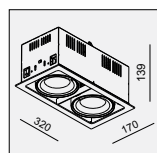

IP20/ROHS/CE/

298x152 H160

CEILING
RECESSED

CEILING
RECESSED

HIDE-20 SERIES

HIDE-20 series is trimless design. It can be well combined with ceiling after installation.
HIDE-20 series with curved adjustable ring. It not only has an attractive design but also can anti-glare.
HIDE-20 has big, middle and small size to meet different height ceiling.
BRIDGELUX LED with 900LM~4000LM. It can widely used in commercial and family.