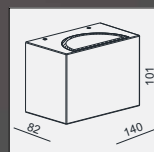

No insert Wide insert Narrow insert Closed

WALL SURFACE

LANCE SINGLE-10W

MATERIAL:ALU DIE-CAST+GLASS

LAMP:LUXEON 3020 24X0.39W/500mA,
INCL. LED POWER SUPPLY 500mA-DC
AC 100-240V/50-60Hz. ☺

AVAILABLE COLOR:WHI, BLK, GRY