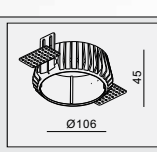

CEILING
RECESSED

EVA OK

EVA OK-6W LED 1x6W

MATERIAL: ALU DIE-CAST + ALU
ADJUSTABLE ANGLE: 0~20°/360°

LAMP: BRIDGELUX V8 ARRAY 1x6.2W/350mA, 703lm/CRI80/3000K, 550lm/CRI90/3000K, EXCL. LED POWER SUPPLY 350mA-DC
REFLECTOR ANGLE: 23°, 34°, 50°. CRI 80/90.

IP20/ROHS/CE/▽

Ø83 H90

EVA OK HIDE-6W LED 1x6W

MATERIAL: ALU DIE-CAST + ALU
ADJUSTABLE ANGLE: 0~20°/360°

LAMP: BRIDGELUX V8 ARRAY 1x6.2W/350mA, 703lm/CRI80/3000K, 550lm/CRI90/3000K, EXCL. LED POWER SUPPLY 350mA-DC
REFLECTOR ANGLE: 23°, 34°, 50°. CRI 80/90.
INCL. MOUNTING KIT 5

IP20/ROHS/CE/▽

KIT 5 H90

MOUNTING KIT 5
MATERIAL: ALUMINUM

Ø114 H150

CEILING
RECESSED