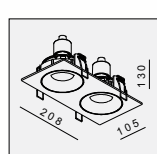

IP20/ROHS/CE/▽

Ø98, L-103 H140

DE-202-GU10 GU10 2x50W

MATERIAL:ALU DIE-CAST + ALU
ADJUSTABLE ANGLE:0~30°/355°

LAMP:2xGU10 MAX.50W
GU10 220-240V/50-60Hz

AVAILABLE COLOR:
Sand White
Sand Black

IP20/ROHS/CE/▽

Ø98, L-103 H140