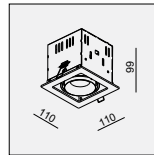

AVAILABLE COLOR:
WH/WH
WH/BK
BK/BK

IP20/ROHS/CE/

100x100 H116

ON-201 MR16 1x50W

MATERIAL:ALU DIE-CAST + ALU + STEEL
ADJUSTABLE ANGLE:0~30°/355°

LAMP:1xMR16 MAX.50W
GU5.3/12V EXCL.TRANSFO

AVAILABLE COLOR:
WH/WH
WH/BK
BK/BK