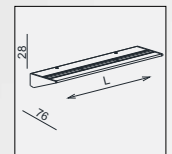

LAMP:LUXEON 3020 LEDSTRIP 285mm/12V/6W 720lm/3000K/CRI80 600lm/3000K/CRI90
INCL. LED POWER SUPPLY 12V/6W-DC AC 100-240V/50-60Hz.

MODEL NO.	LENGTH(mm)	POWER (W)	DRIVER(BUILT-IN)	LUMINOUS FLUX(lm) 3000K/CRI80	LUMINOUS FLUX(lm) 3000K/CRI90	WEIGHT(g)
ONLY-6W	291	6	NO DIM	650	560	550
ONLY-12W	577	2x6	NO DIM	1300	1120	982

LAMP:LUXEON 3020 LEDSTRIP 285mm/700mA/6.5W 720lm/3000K/CRI80 600lm/3000K/CRI90
INCL. LED POWER SUPPLY 700mA-DC AC 100-240V/50-60Hz.

MODEL NO.	LENGTH(mm)	POWER (W)	DRIVER(EXTERNAL)	LUMINOUS FLUX(lm) 3000K/CRI80	LUMINOUS FLUX(lm) 3000K/CRI90	WEIGHT(g)
ONLY-20W	865	19.5	NO DIM	2160	1800	1457
ONLY DIM-20W	865	19.5	TRIAC DIMMING	2160	1800	
ONLY 1-10V-20W	865	19.5	1~10V DIM	2160	1800	1927
ONLY-26W	1150	26	NO DIM	2880	2400	
ONLY DIM-26W	1150	26	TRIAC DIMMING	2880	2400	
ONLY 1-10V-26W	1150	26	1~10V DIM	2880	2400	2884
ONLY-39W	1723	39	NO DIM	4320	3600	
ONLY DIM-39W	1723	39	TRIAC DIMMING	4320	3600	
ONLY 1-10V-39W	1723	39	1~10V DIM	4320	3600	3300
ONLY-46W	2010	45.5	NO DIM	5040	4200	
ONLY 1-10V-46W	2010	45.5	1~10V DIM	5040	4200	
ONLY-59W	2583	58.5	NO DIM	6480	5400	4236
ONLY 1-10V-59W	2583	58.5	1~10V DIM	6480	5400	
ONLY-65W	2870	65	NO DIM	7200	6000	4700
ONLY 1-10V-65W	2870	65	1~10V DIM	7200	6000