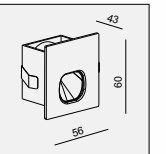

WE-1928 LED1x1~2W

MATERIAL:ALUMINUM

LAMP:OSLON Square, 1x1~2.1W
138~224lm/CRI80/3000K,
120~194lm/CRI90/3000K,
EXCL. LED POWER SUPPLY 350~700mA-DC
CRI 80/90.

AVAILABLE COLOR:
Alu Brush, Sand White

IP43/ROHS/CE/

75x75 H70