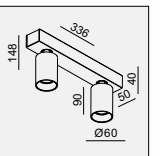

SAGITTARIUS E2 DIM LED 2x9W

MATERIAL:ALU DIE-CAST+ ALU
ADJUSTABLE ANGLE:0~90°/355°

LAMP:BRIDGELUX V8 ARRAY 2x9.2W/500mA,
2x945lm/CRI80/3000K, 2x739lm/CRI90/3000K,
INCL. LED POWER SUPPLY 500mA-DC
TRIAC DIM
AC 220-240V/50-60Hz
REFLECTOR ANGLE:17°, 32°, 48°.CRI 80/90.

AVAILABLE COLOR:
Sand White/Black
Sand Black
Sand Black/Gold

IP20/ROHS/CE/