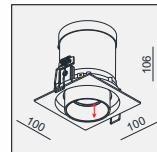

IP20/ROHS/CE/▽

Ø89 H126

**DANNY
MINI 1-LX MZ** LED 1x8W

MATERIAL:Alu die-cast
ADJUSTABLE ANGLE:0~90°/350°

LAMP:LUXEON MZ 1x7.8W/700mA,
780lm/CRI80/3000K
EXCL.LED POWER SUPPLY 700mA-DC
REFLECTOR ANGLE:9°, 11°.CRI 80.