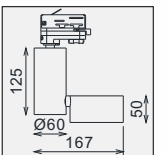

TWINS MINI H125 -9W LED 1x9W

MATERIAL:ALUMINUM DIE-CAST
ROTATES:350°
SPOT HEAD ADJUST: 90°

LAMP:BRIDGELUX V8 ARRAY 1x9.2W/500mA,
945lm/CRI80/3000K,739lm/CRI90/3000K,
INCL.LED POWER SUPPLY 500mA-DC
AC 220-240V/50-60Hz ⊕
REFLECTOR ANGLE:17°, 32°, 48°.CRI 80/90.

AVAILABLE COLOR:
WHI/GLD
WHI/BLK
BLK/GLD
SLV GRY/BLK

IP20/ROHS/CE

TWINS MINI H125 -MR16 MR16 1x50W

MATERIAL:ALUMINUM DIE-CAST
ROTATES:350°
SPOT HEAD ADJUST: 90°

LAMP:1xMR16 MAX.50W
GU5.3/12V INCL.TRANSFO
AC 220-240V/50-60Hz ⊕

AVAILABLE COLOR:
WHI/GLD
WHI/BLK
BLK/GLD
SLV GRY/BLK

IP20/ROHS/CE

TWINS MINI H125-GU10 GU10 1x50W

MATERIAL:ALUMINUM DIE-CAST
ROTATES:350°
SPOT HEAD ADJUST: 90°

LAMP:1XGU10 MAX.50W
GU10 230-240V/50-60Hz ⊕

AVAILABLE COLOR:
WHI/GLD
WHI/BLK
BLK/GLD
SLV GRY/BLK

IP20/ROHS/CE

BROTHERS BOBO T-14W LED 1x14W

MATERIAL:ALUMINUM DIE-CAST
ROTATES:350°
SPOT HEAD ADJUST: 90°

LAMP:BRIDGELUX V10 ARRAY, 1x13.8W
1474lm/3000K/CRI80 1167lm/3000K/CRI90
INCL.LED POWER SUPPLY 500mA-DC
AC 220-240V/50-60Hz ⊕
REFLECTOR ANGLE:20°, 35°, 52°.CRI 80/90

AVAILABLE COLOR:
Sand White
Sand Black

IP20/ROHS/CE