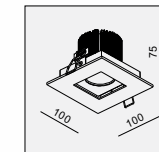

DE-261-6W LED 1x6W

MATERIAL:ALU DIE-CAST + ALU
ADJUSTABLE ANGLE:0~20°

LAMP:BRIDGELUX V8 Array 1x 6.2W
703lm/3000K/CRI 80 550lm/3000K/CRI 90
EXCL.LED POWER SUPPLY 350mA-DC
REFLECTOR ANGLE:17°, 32°, 48°.CRI 80/90.

AVAILABLE COLOR:
WH/BK
WH/WH
BK/BK

IP20/ROHS/CE/▽

80x80 H95