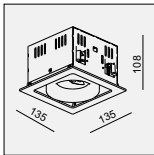

ON-202 MIDI-20W LED 2x20W

MATERIAL:ALUMINUM+STEEL
ADJUSTABLE ANGLE:0~30°/355°

LAMP:BRIDGELUX V10 ARRAY, 2x20.3W
2x1939lm/3000K/CRI80 2x1535lm/3000K/CRI90
EXCL.LED POWER SUPPLY 700mA-DC
REFLECTOR ANGLE:20°, 35°, 52°.CRI 80/90.

AVAILABLE COLOR:
WH/BK
BK/BK

IP20/ROHS/CE/

230x122 H116