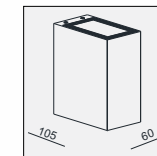

HUGO is a series of up and down lighting wall light. Provides narrow or wide optic beam distribution and can be combined with one another. Especially its 4° lens, with its outstanding performance it can be as a long distance decorative lighting in outdoor environments. Thanks to its fashion design and compact dimension, this luminaire can be integrated into modern or historical architecture. It produces an interesting lighting effect just consuming very little energy.

By combining narrow beam and wide beam optics, it can create an attractive lighting effect on the facade, meanwhile providing uniform illumination on the ground.

This series is IP65 high protection product, which can be applied to various outdoor occasions.

There are up/down two lights version or single light version for options.

HUGO WIDE LED 3X2W+3x2W

HUGO NARROW LED 1X2W+1x2W

HUGO NARROW/WIDE LED 1X2W+3x2W

HUGO SINGLE WIDE LED 3X2W

HUGO SINGLE NARROW LED 1X2W

MATERIAL:ALU DIE-CAST+GLASS
LAMP:XP-E2 3X2.2W+3x2.2W 700mA;
483lm+483lm /3000K/CRI80.
414lm+414lm /3000K/CRI90
INCL. LED POWER SUPPLY 700mA-DC
AC 100-240V/50-60Hz
LENS ANGLE:60°+60°

MATERIAL:ALU DIE-CAST+GLASS
LAMP:XP-E2 1X2.2W+1x2.2W 700mA;
161lm+161lm /3000K/CRI80.
138lm+138lm /3000K/CRI90
INCL. LED POWER SUPPLY 700mA-DC
AC 100-240V/50-60Hz
LENS ANGLE:4°+4°

MATERIAL:ALU DIE-CAST+GLASS
LAMP:XP-E2 1X2.2W+3x2.2W 700mA;
161lm+430lm /3000K/CRI80.
138lm+414lm /3000K/CRI90
INCL. LED POWER SUPPLY 700mA-DC
AC 100-240V/50-60Hz
LENS ANGLE:4°+60°

MATERIAL:ALU DIE-CAST+GLASS
LAMP:XP-E2 3X2.2W 700mA;
483lm /3000K/CRI80.414lm /3000K/CRI90
INCL. LED POWER SUPPLY 700mA-DC
AC 100-240V/50-60Hz
LENS ANGLE:60°