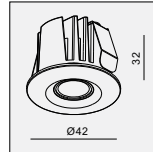

DE-230F-1

LED 1x3W

MATERIAL:ALU DIE-CAST+ALU
ADJUSTABLE ANGLE:FIXED

LAMP:OSLON Square.1x2.1W
224lm/3000K/CRI 80 194lm/3000K/CRI 90
EXCL.LED POWER SUPPLY 700mA-DC
LENS ANGLE:12°, 30°, 40°.CRI 80/90.

AVAILABLE COLOR:
Sand White
Sand Black
Alu Brush

IP20/ROHS/CE/▽

Ø36xH43