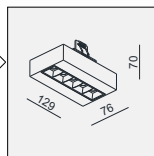

FOCUS COLD RD

FOCUS COLD RD LED 5x2~3W

MATERIAL:ALU DIE-CAST+ ALU+PC
ADJUSTABLE ANGLE:0~90°/355°

LAMP:OSLON Square EC 5X2~3W/700~1000mA
1120~1512lm/CRI80,870~1175lm/CRI90
EXCL.LED POWER SUPPLY 700~1000mA-DC
REFLECTOR ANGLE:32°, 46°.CRI 80/90.

AVAILABLE COLOR:Sand White, Sand Black

IP20/ROHS/CE/LED Ø51xH70