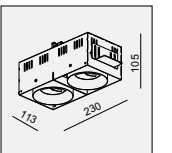

HIDE-201-9W LED 1x9W

MATERIAL:ALU DIE-CAST + ALU + STEEL
ADJUSTABLE ANGLE:0~22°/355°

LAMP:BRIDGELUX V8 Array 1x9.2W
945lm/3000K/CRI 80 739lm/3000K/CRI 90
EXCL.LED POWER SUPPLY 500mA-DC
REFLECTOR ANGLE:17°, 32°, 48°.CRI 80/90.
INCL MOUNTING KIT 3

AVAILABLE COLOR:
BK/WH
BK/BK
WH/WH

IP20/ROHS/CE/▽
KIT 1 H116

MOUNTING KIT 3

MATERIAL:STEEL

100x100 H116

HIDE-201 MR16 1x50W

MATERIAL:ALU DIE-CAST + ALU + STEEL
ADJUSTABLE ANGLE:0~30°/355°

LAMP:1xMR16 MAX.50W
GU5.3/12V EXCL.TRANSFO
INCL MOUNTING KIT 3

AVAILABLE COLOR:
BK/WH
BK/BK
WH/WH

IP20/ROHS/CE/▽
KIT 3 H135

HIDE-201 MIDI-20W LED 1x20W

MATERIAL:ALUMINUM+STEEL
ADJUSTABLE ANGLE:0~30°/355°

LAMP:BRIDGELUX V10 ARRAY. 1x20.3W
1939lm/3000K/CRI80 1535lm/3000K/CRI90
EXCL.LED POWER SUPPLY 700mA-DC
REFLECTOR ANGLE:20°, 35°, 52°.CRI 80/90.

AVAILABLE COLOR:
BK/WH
BK/BK
WH/WH

IP20/ROHS/CE/▽

116x116 H116

HIDE-201 MIDI QR70 1x50W

MATERIAL:ALU DIE-CAST + ALU + STEEL
ADJUSTABLE ANGLE:0~45°/355°

LAMP:1xQR70 MAX.50W
BA15D/12V EXCL.TRANSFO

AVAILABLE COLOR:
BK/WH
BK/BK
WH/WH

IP20/ROHS/CE/▽

116x116 H125

HIDE-202-9W LED 2x9W

MATERIAL:ALU DIE-CAST + ALU + STEEL
ADJUSTABLE ANGLE:0~35°/355°

LAMP:BRIDGELUX V8 Array 2x9.2W
2x945lm/3000K/CRI 80 2x739lm/3000K/CRI 90
EXCL.LED POWER SUPPLY 500mA-DC
REFLECTOR ANGLE:17°, 32°, 48°.CRI 80/90.
INCL MOUNTING KIT 4

AVAILABLE COLOR:
BK/WH
BK/BK
WH/WH

IP20/ROHS/CE/▽
KIT 4 H116

MOUNTING KIT 4

MATERIAL:STEEL

185x100 H116

HIDE-202 MR16 2x50W

MATERIAL:ALU DIE-CAST + ALU + STEEL
ADJUSTABLE ANGLE:0~30°/355°

LAMP:2xMR16 MAX.50W
GU5.3/12V EXCL.TRANSFO
INCL MOUNTING KIT 4

AVAILABLE COLOR:
BK/WH
BK/BK
WH/WH

IP20/ROHS/CE/▽
KIT 2 H135

HIDE-202 MIDI-20W LED 2x20W

MATERIAL:ALUMINUM+STEEL
ADJUSTABLE ANGLE:0~30°/355°