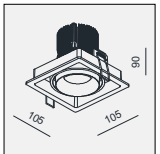

FASHION-9W LED 1x9W

MATERIAL:ALUMINUM DIE-CAST+STEEL ADJUSTABLE ANGLE:0~30°/350°

LAMP:BRIDGELUX V8 Array 1x 9.2W
945lm/3000K/CRI 80 739lm/3000K/CRI 90
EXCL.LED POWER SUPPLY 500mA-DC
REFLECTOR ANGLE:17°, 32°, 48°.CRI 80/90.

AVAILABLE COLOR:
WH/BK/WH
WH/BK/BK
BK/BK/BK

IP20/ROHS/CE/▽

95x95x110H