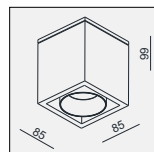

COURSE OUT

COURSE OUT-6W LED 1x6W **COURSE OUT** LED 1x9W **COURSE OUT DIM** LED 1x9W

MATERIAL:ALU DIE-CAST+GLASS

LAMP:BRIDGELUX V8 ARRAY 1x6.2W/350mA, 703lm/CRI80/3000K,550lm/CRI90/3000K, INCL. LED POWER SUPPLY 350mA-DC AC 100-240V/50-60Hz REFLECTOR ANGLE:32°, 48°.CRI 80/90.

AVAILABLE COLOR:
Sand White Sand White/Black
Sand Black Sand Black/Gold
Sand Grey Sand Grey/Black

IP65/ROHS/CE/▽

MATERIAL:ALU DIE-CAST+GLASS

LAMP:BRIDGELUX V8 ARRAY 1x9.3W/500mA, 945lm/CRI80/3000K,739lm/CRI90/3000K, INCL. LED POWER SUPPLY 500mA-DC AC 100-240V/50-60Hz REFLECTOR ANGLE:32°, 48°.CRI 80/90.

AVAILABLE COLOR:
Sand White Sand White/Black
Sand Black Sand Black/Gold
Sand Grey Sand Grey/Black

IP65/ROHS/CE/▽

MATERIAL:ALU DIE-CAST+GLASS

LAMP:BRIDGELUX V8 ARRAY 1x9.3W/500mA, 945lm/CRI80/3000K,739lm/CRI90/3000K, INCL. LED POWER SUPPLY 500mA-DC TRIAC DIM AC 220-240V/50-60Hz REFLECTOR ANGLE:32°, 48°.CRI 80/90.

AVAILABLE COLOR:
Sand White Sand White/Black
Sand Black Sand Black/Gold
Sand Grey Sand Grey/Black

IP65/ROHS/CE/▽