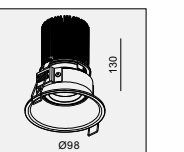

AVAILABLE COLOR:
Sand White
Sand Black
Alu Brush

IP20/ROHS/CE/▽

Ø82xH150

DL-6900 QR111 1x 50W

MATERIAL:ALUMINUM
ADJUSTABLE ANGLE:0~30°/350°

LAMP:1xQR111 MAX.50W
G53/12V EXCL.TRANSFO

AVAILABLE COLOR:
Sand White
Sand Black
Alu Brush