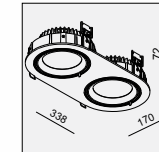

DE-200x2M-31W LED 2x31W

MATERIAL:ALU DIE-CAST + ALU
ADJUSTABLE ANGLE:0~30°/355°
LAMP:BRIDGELUX VERO 18 ARRAY . 2x31W
2x3662lm/3000K/CRI80 2x2842lm/3000K/CRI90
EXCL.LED POWER SUPPLY 1050mA-DC
REFLECTOR ANGLE:18°, 28°, 42°.CRI 80/90.

AVAILABLE COLOR:
Sand White
Sand Black

IP20/ROHS/CE/▽

Ø158, L-166 H100