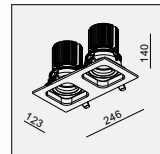

GDE-1742-20W LED 2x20W

MATERIAL:ALU DIE-CAST + ALU
ADJUSTABLE ANGLE:0~21°/350°

LAMP:BRIDGELUX V10 ARRAY . 2x20.1W
2x1939lm/3000K/CRI80 2x1535lm/3000K/CRI90
EXCL.LED POWER SUPPLY 700mA-DC
REFLECTOR ANGLE:20°, 28°, 40°.CRI 80/90.

AVAILABLE COLOR:
WH/BK/WH
AL/BK/AL
WH/BK
WH/WH/WH

IP20/ROHS/CE/▽

220X110 H160