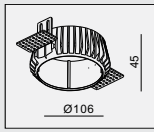

MOUNTING KIT 5
MATERIAL:ALUMINUM

Ø114

EVA FIXED MIDI - 14W LED 1x14W

MATERIAL:ALUMINUM DIE-CAST
ADJUSTABLE ANGLE:FIXED

LAMP:BRIDGELUX VERO 10 1x13.7W/350mA
1354lm/CRI80/3000K,1074lm/CRI90/3000K,
890lm/CRI97/3000K,
EXCL.LED POWER SUPPLY 350mA-DC

REFLECTOR ANGLE:31°, 49°.CRI 80/90/97

AVAILABLE COLOR:
WHI
BLK
SLV GRY
GLD

IP20/ROHS/CE/

Ø102 H150