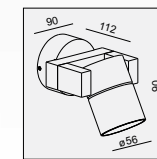

MATERIAL:ALUMINUM+GLASS

LAMP:1XGU10 MAX.35W
Gu10 220-240V/50-60Hz

AVAILABLE COLOR:
Alu Brush
Sand Black
Sand White
Sand Grey

IP54/ROHS/CE/∇

WE-1824 LED 1x5W

MATERIAL:ALUMINUM+GLASS

LAMP:V6 ARRAY 1x4.6W/500mA,
471m/CRI80/3000K,399lm/CRI90/3000K,
AC 100-240V/50-60Hz
CRI 80/90.
LENS ANGLE: 30°.

AVAILABLE COLOR:
Sand Grey, Sand Black, Sand White

IP65/ROHS/CE/∇