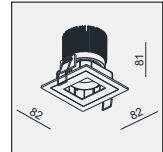

AVAILABLE COLOR:
BLK
WHI
SLV GRY
IP20/ROHS/CE/▽

Ø76xH118

KEVIN-MR16 MR16 1x50W

MATERIAL:ALU DIE-CAST
ADJUSTABLE ANGLE:0~18°
LAMP:1xMR16 MAX.50W
GU5.3/12V EXCL.TRANSFO

AVAILABLE COLOR:
BLK
WHI
SLV GRY
IP20/ROHS/CE/▽