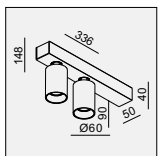

SAGITTARIUS 2 DIM LED 2x9W

MATERIAL:ALU DIE-CAST+ ALU
ADJUSTABLE ANGLE:0~90°/355°

LAMP:BRIDGELUX V8 ARRAY 2x9.2W/500mA,
2x945lm/CRI80/3000K, 2x739lm/CRI90/3000K,
INCL. LED POWER SUPPLY 500mA-DC
TRIAC DIM
AC 220-240V/50-60Hz
REFLECTOR ANGLE:17°, 32°, 48°.CRI 80/90.

AVAILABLE COLOR:
Sand White/Black
Sand Black
Sand Black/Gold

IP20/ROHS/CE/