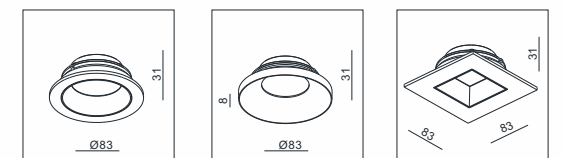

MATERIAL:ALUMINUM DIE-CAST
ADJUSTABLE ANGLE:FIXED

LAMP:BRIDGELUX V8 ARRAY 1x9.2W/500mA,◇
945lm /CRI80/3000K,739lm /CRI90/3000K,
EXCL.LED POWER SUPPLY 500mA-DC
REFLECTOR ANGLE:32°, 48°.CRI 80/90.

AVAILABLE COLOR:Black

⊙ 68 H88

IP44/ROHS/CE/▽

LAMP FOR FAST
LED 1x9W