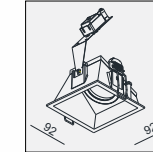

MAKE WALLWASH-MR16 1x50W

MATERIAL:ALU DIE-CAST
ADJUSTABLE ANGLE:FIXED 30°

LAMP:1xMR16 MAX.50W
GU5.3/12V EXCL.TRANSFO

AVAILABLE COLOR:
WHI
BLK
SLV GRY
WHI/BLK

IP20/ROHS/CE/

83x83 H170