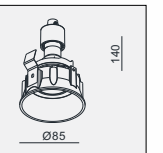

X-EVA HIDE-GU10 GU10 1x50W

MATERIAL:ALU DIE-CAST
ADJUSTABLE ANGLE:0~18°/355°
LAMP:1xGU10 MAX.50W
GU10 220-240V/50-60Hz
INCL MOUNTING KIT 5

AVAILABLE COLOR:
WHI
BLK
SLV GRY
IP20/ROHS/CE/▽

KITxH160