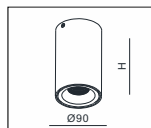

TELESCOPE OUT

MATERIAL: ALU DIE-CAST+ALU+GLASS
AVAILABLE COLOR: Sand White, Sand Black, Champagnel P44/ROHS/CE/LED

MODEL NO.	POWER (W)	DRIVER(INCL.)	LUMINOUS FLUX(lm) 3000K/CRI80	LUMINOUS FLUX(lm) 3000K/CRI90	LAMP (BRIDGELUX)	REFLECTOR ANGLE	SIZE(mm) H	INPUT VOLTAGE (V)
TELESCOPE OUT	1x6.2W	350mA NO DIM	703	550	V8 Array	32°, 48°	112	100~240V
TELESCOPE L-9W OUT	1x9.2W	500mA NO DIM	945	739	V8 Array	32°, 48°	150	100~240V
TELESCOPE L-9W OUT DIM	1x9.2W	500mA TRIAC DIMMING	945	739	V8 Array	32°, 48°	150	220~240V