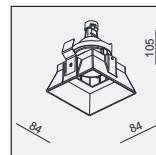

MIKE HIDE-MR16 MR16 1x 50W

MATERIAL:ALU DIE-CAST
ADJUSTABLE ANGLE:0~18°

LAMP:1xMR16 MAX.50W
GU5.3/12V EXCL.TRANSFO
INCL. MOUNTING KIT 1

AVAILABLE COLOR:
BLK
WHI/BLK
SLV GRY/BLK
WHI+BLK/BLK

IP20/ROHS/CE/

KIT 1 H125