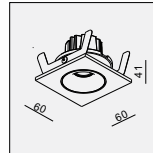

DE-201-1 /700 LED 1x2W

MATERIAL:ALU DIE-CAST+ALU
ADJUSTABLE ANGLE:0~20°/355°

LAMP:OSLON Square. 1x2.1W
224lm/3000K/CRI 80 194lm/3000K/CRI 90
EXCL.LED POWER SUPPLY 700mA-DC
LENS ANGLE:12°, 30°, 40°.CRI 80/90.

AVAILABLE COLOR:
Sand White
Sand Black
Alu Brush

IP20/ROHS/CE/

Ø54xH51