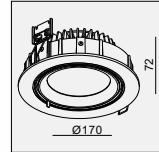

DE-200M-31W LED 1x31W

MATERIAL:ALU DIE-CAST + ALU
ADJUSTABLE ANGLE:0~30°/355°
LAMP:BRIDGELUX VERO 18 ARRAY . 1x31W
3662lm/3000K/CRI80 2842lm/3000K/CRI90
EXCL.LED POWER SUPPLY 1050mA-DC
REFLECTOR ANGLE:18°, 28°, 42°.CRI 80/90.

AVAILABLE COLOR:
Sand White
Sand Black

IP20/ROHS/CE/▽

Ø160xH110