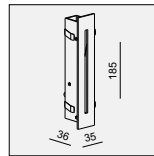

WE-1926L LED1x1~2W

MATERIAL:ALUMINUM

LAMP:OSLON Square, 1x1~2.1W
138~224lm/CRI80/3000K,
120~194lm/CRI90/3000K,
EXCL. LED POWER SUPPLY 350~700mA-DC
CRI 80/90.

AVAILABLE COLOR:
Alu Brush, Sand White

IP20/ROHS/CE/

170x26 H55