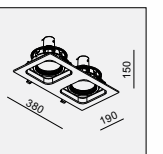

GD-1942 PAR30 2x75W

MATERIAL:ALU DIE-CAST + ALU
ADJUSTABLE ANGLE:0~30°/350°

LAMP:2xPAR30 MAX.75W
E27 220-240V/50-60Hz

AVAILABLE COLOR:
WH/BK/WH
AL/BK/AL
WH/BK
WH/WH/WH

IP20/ROHS/CE/▽

335x165 H160