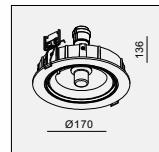

DE-200M QR111 1x50W

DE-200M CDM-R111 1x70W

MATERIAL:ALU DIE-CAST + STEEL
ADJUSTABLE ANGLE:0~36°/350°
LAMP:1xQR111 MAX.50W
G53/12V EXCL.TRANSFO
LAMP:1xCDM-R111 MAX.70W
GX10/220-240V EXCL.TRANSFO

AVAILABLE COLOR:
Sand White
Sand Black

IP20/ROHS/CE/▽

Ø160xH140