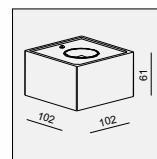

WE-1913 G2 LED 1x5W

MATERIAL:ALUMINUM+PC

LAMP:BRIDGELUX V6 Array 1x 4.6W ⊕
471lm/3000K/CRI 80 399lm/3000K/CRI 90
INCL. LED POWER SUPPLY 500mA-DC
AC 100-240V/50-60Hz

AVAILABLE COLOR:Sand Black, Sand White, Sand Black/Gold
Sand White/Gold, Alu Brush/White, Champagne

IP20/ROHS/CE/∇