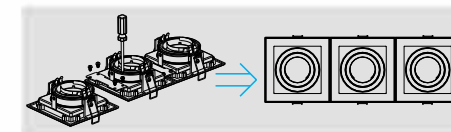

95x95 H165

DY-1681 GU10 1x50W

MATERIAL:ALUMINUM DIE-CAST+STEEL
ADJUSTABLE ANGLE:0~25°/355°

LAMP:1XGU10 MAX.50W
GU10 220-240V/50-60Hz

AVAILABLE COLOR:
WH/BK
WH/WH

IP20/ROHS/CE/▽

95x95 H165

DIY series features: