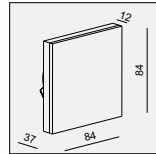

AVAILABLE COLOR:
Sand White
Sand Black
Alu Brush