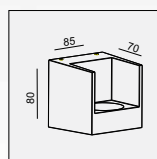

MATERIAL:ALU DIE-CAST+GLASS

LAMP:BRIDGELUX V6 Array 1x 3.2W
348lm/3000K/CRI 80 292lm/3000K/CRI 90
INCL.LED POWER SUPPLY 350mA-DC
LENS ANGLE:30°.CRI 80/90.

AVAILABLE COLOR:
Sand Grey, Sand Black, Sand White

IP54/ROHS/CE/∇

WE-1911 LED 2x3W

MATERIAL:ALU DIE-CAST+GLASS

LAMP:BRIDGELUX V6 Array 2x 3.2W
2x348lm/3000K/CRI 80 2x292lm/3000K/CRI 90
INCL.LED POWER SUPPLY 350mA-DC
LENS ANGLE:30°.CRI 80/90.

AVAILABLE COLOR:
Sand Grey, Sand Black, Sand White

IP54/ROHS/CE/∇