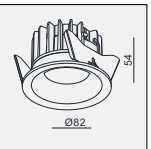

EXTERIOR

CEILING RECESSED CEILING SURFACE

OUT CEILING

MATERIAL:ALU DIE-CAST
ADJUSTABLE ANGLE:FIXED

LAMP:BRIDGELUX V8 Array 1x 9.2W
945lm/3000K/CRI 80 739lm/3000K/CRI 90
EXCL. LED POWER SUPPLY 500mA-DC
REFLECTOR ANGLE:32°, 48°.CRI 80/90.

AVAILABLE COLOR:
Sand White
Sand Black
Chrome

IP54/ROHS/CE/

Ø68xH70

MATERIAL:ALU DIE-CAST
ADJUSTABLE ANGLE::FIXED

LAMP:BRIDGELUX V8 Array 1x 9.2W
945lm/3000K/CRI 80 739lm/3000K/CRI 90
EXCL. LED POWER SUPPLY 500mA-DC
REFLECTOR ANGLE:32°, 48°.CRI 80/90.

AVAILABLE COLOR:
Sand White
Sand Black

IP54/ROHS/CE/

Ø83xH70

MATERIAL:ALU DIE-CAST + ALU
ADJUSTABLE ANGLE::FIXED

LAMP:BRIDGELUX VERO13 16.8~ 24.2W
2030lm/3000K/CRI 80 1680lm/3000K/CRI90
INCL. LED POWER SUPPLY 500~700mA-DC
AC 100-240V/50-60Hz
REFLECTOR ANGLE:22°, 38°, 60°.CRI 80/90/97.

AVAILABLE COLOR:
Silver Grey
Matt White
Matt Black

IP54/ROHS/CE/

Ø114xH100