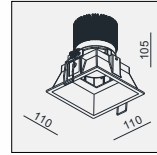

MIKE HIDE-9W LED 1x9W

MATERIAL:ALU DIE-CAST + ALU
ADJUSTABLE ANGLE:18°

LAMP:BRIDGELUX V8 ARRAY 1x9.2W/500mA
945lm/CRI80/3000K,739lm/CRI90/3000K,
EXCL.LED POWER SUPPLY 500mA-DC
REFLECTOR ANGLE:23°, 34°, 50°.
CRI 80/90.
INCL. MOUNTING KIT 1

AVAILABLE COLOR:
BLK
WHI/BLK
SLV GRY/BLK
WHI+BLK/BLK

IP20/ROHS/CE/

KIT 1 H136