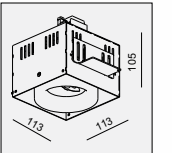

HIDE-201-9W LED 1x9W

MATERIAL:ALU DIE-CAST + ALU + STEEL
ADJUSTABLE ANGLE:0~22°/355°

LAMP:BRIDGELUX V8 Array 1x9.2W
945lm/3000K/CRI 80 739lm/3000K/CRI 90
EXCL.LED POWER SUPPLY 500mA-DC
REFLECTOR ANGLE:17°, 32°, 48°.CRI 80/90.
INCL MOUNTING KIT 3

AVAILABLE COLOR:
BK/WH
BK/BK
WH/WH

IP20/ROHS/CE/▽
KIT 1 H116

MOUNTING KIT 3

MATERIAL:STEEL

100x100 H116

HIDE-201 MR16 1x50W

MATERIAL:ALU DIE-CAST + ALU + STEEL
ADJUSTABLE ANGLE:0~30°/355°

LAMP:1xMR16 MAX.50W
GU5.3/12V EXCL.TRANSFO
INCL MOUNTING KIT 3

AVAILABLE COLOR:
BK/WH
BK/BK
WH/WH

IP20/ROHS/CE/▽
KIT 3 H135

HIDE-201 MIDI-20W LED 1x20W

MATERIAL:ALUMINUM+STEEL
ADJUSTABLE ANGLE:0~30°/355°

LAMP:BRIDGELUX V10 ARRAY. 1x20.3W
1939lm/3000K/CRI80 1535lm/3000K/CRI90
EXCL.LED POWER SUPPLY 700mA-DC
REFLECTOR ANGLE:20°, 35°, 52°.CRI 80/90.

AVAILABLE COLOR:
BK/WH
BK/BK
WH/WH

IP20/ROHS/CE/▽

116x116 H116

HIDE-201 MIDI QR70 1x50W

MATERIAL:ALU DIE-CAST + ALU + STEEL
ADJUSTABLE ANGLE:0~45°/355°

LAMP:1xQR70 MAX.50W
BA15D/12V EXCL.TRANSFO

AVAILABLE COLOR:
BK/WH
BK/BK
WH/WH

IP20/ROHS/CE/▽

116x116 H125

HIDE-202-9W LED 2x9W

MATERIAL:ALU DIE-CAST + ALU + STEEL
ADJUSTABLE ANGLE:0~35°/355°

LAMP:BRIDGELUX V8 Array 2x9.2W
2x945lm/3000K/CRI 80 2x739lm/3000K/CRI 90
EXCL.LED POWER SUPPLY 500mA-DC
REFLECTOR ANGLE:17°, 32°, 48°.CRI 80/90.
INCL MOUNTING KIT 4

AVAILABLE COLOR:
BK/WH
BK/BK
WH/WH

IP20/ROHS/CE/▽
KIT 4 H116

MOUNTING KIT 4

MATERIAL:STEEL

185x100 H116

HIDE-202 MR16 2x50W

MATERIAL:ALU DIE-CAST + ALU + STEEL
ADJUSTABLE ANGLE:0~30°/355°

LAMP:2xMR16 MAX.50W
GU5.3/12V EXCL.TRANSFO
INCL MOUNTING KIT 4

AVAILABLE COLOR:
BK/WH
BK/BK
WH/WH

IP20/ROHS/CE/▽
KIT 2 H135

HIDE-202 MIDI-20W LED 2x20W

MATERIAL:ALUMINUM+STEEL
ADJUSTABLE ANGLE:0~30°/355°