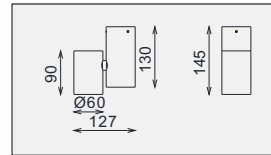

IP20/ROHS/CE

TWINS MINI H125 ED-MR16

MR16 1x50W

MATERIAL:ALUMINUM
ROTATES:350°
SPOT HEAD ADJUST: 90°
LAMP:1xMR16 LED 50W
GU5.3/12V INCL.TRANSFO
AC 100-240V/50-60Hz