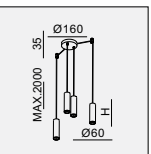

TONY 4 DIM H250: H=250mm
TONY 4 DIM H400: H=400mm