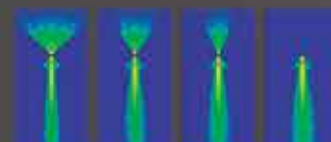

No insert Wide insert Narrow insert Closed

WALL SURFACE

LANCE SINGLE-10W

MATERIAL:ALU DIE-CAST+GLASS

LAMP:LUXEON 3020 24X0.39W/500mA,
INCL. LED POWER SUPPLY 500mA-DC
AC 100-240V/50-60Hz. ☺

AVAILABLE COLOR:WHI, BLK, GRY