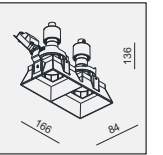

MIKE HIDE -GU10 GU10 2x 50W

MATERIAL:ALU DIE-CAST
ADJUSTABLE ANGLE:0~18°

LAMP:2xGU10 MAX.50W
GU10 220-240V/50-60Hz
INCL. MOUNTING KIT 2

AVAILABLE COLOR:
BLK
WHI/BLK
SLV GRY/BLK
WHI+BLK/BLK

IP20/ROHS/CE/

KIT 2 H145