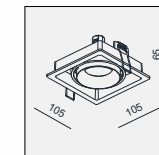

FASHION MR16 1x50W

MATERIAL:ALUMINUM DIE-CAST+STEEL ADJUSTABLE ANGLE:0~30°/355°

LAMP:1xMR16 MAX.50W
GU5.3/12V EXCL.TRANSFO

AVAILABLE COLOR:
WH/BK/WH
WH/BK/BK
BK/BK/BK

IP20/ROHS/CE/▽

95x95 H160