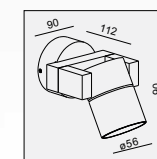

WE-1910 LED 1x3W

MATERIAL:ALU DIE-CAST+GLASS

LAMP:BRIDGELUX V6 Array 1x 3.2W
348lm/3000K/CRI 80 292lm/3000K/CRI 90
INCL.LED POWER SUPPLY 350mA-DC
LENS ANGLE:30°.CRI 80/90.

AVAILABLE COLOR:
Sand Grey, Sand Black, Sand White

IP54/ROHS/CE/∇

MATERIAL:ALU DIE-CAST+GLASS

LAMP:BRIDGELUX V6 Array 2x 3.2W
2x348lm/3000K/CRI 80 2x292lm/3000K/CRI 90
INCL.LED POWER SUPPLY 350mA-DC
LENS ANGLE:30°.CRI 80/90.

AVAILABLE COLOR:
Sand Grey, Sand Black, Sand White

IP54/ROHS/CE/∇

WL-1824 GU10 1x35W

MATERIAL:ALUMINUM+GLASS

LAMP:1XGU10 MAX.35W
Gu10 220-240V/50-60Hz

AVAILABLE COLOR:
Alu Brush
Sand Black
Sand White
Sand Grey

IP54/ROHS/CE/∇

MATERIAL:ALUMINUM+GLASS

LAMP:V6 ARRAY 1x4.6W/500mA,
471m/CRI80/3000K,399lm/CRI90/3000K,
AC 100-240V/50-60Hz
CRI 80/90.
LENS ANGLE: 30°.

AVAILABLE COLOR:
Sand Grey, Sand Black, Sand White

IP65/ROHS/CE/∇