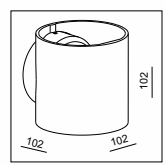

WE-1939A G2 LED 1x6W

MATERIAL:ALU DIE-CAST+ALU+PC
LAMP:BRIDGELUX V8 ARRAY 1x6.2W/350mA, 703lm/3000K/CRI 80 550lm/3000K/CRI 90
INCL..LED POWER SUPPLY 350mA-DC
AC 100-240V/50-60Hz
AVAILABLE COLOR:
Sand Black
Sand White
Champagne
IP20/ROHS/CE/