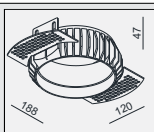

MOUNTING KIT 12
MATERIAL:ALUMINUM

Ø127

MAKE WALLWASH LED 1x9W

MATERIAL:ALU DIE-CAST + ALU
ADJUSTABLE ANGLE:FIXED 30°

LAMP:BRIDGELUX V8 ARRAY 1x9.2W/500mA
945lm/CRI80/3000K,739lm/CRI90/3000K,
EXCL.LED POWER SUPPLY 500mA-DC
REFLECTOR ANGLE:48°.CRI 80/90.

AVAILABLE COLOR:
WHI
BLK
SLV GRY
WHI/BLK

IP20/ROHS/CE/

83x83 H135