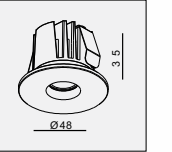

MATERIAL:ALU DIE-CAST+ALU
ADJUSTABLE ANGLE:FIXED

LAMP:BRIDGELUX V6 Array 1x 3.2W
348lm/3000K/CRI 80 292lm/3000K/CRI 90
EXCL.LED POWER SUPPLY 350mA-DC
LENS ANGLE:30°.CRI 80/90.

AVAILABLE COLOR:
Sand White
Sand Black
Alu Brush

IP20/ROHS/CE/▽

Ø36xH45