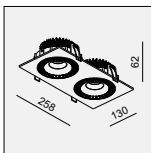

DE-200 MIDI-20W LED 1X20W

MATERIAL:ALU DIE-CAST + ALU
ADJUSTABLE ANGLE:0~30°/355°

LAMP:BRIDGELUX V10 ARRAY. 1x20.3W
1939lm/3000K/CRI80 1535lm/3000K/CRI90
EXCL.LED POWER SUPPLY 700mA-DC
REFLECTOR ANGLE:20°, 35°, 52°.CRI 80/90.

AVAILABLE COLOR:
WH/BK
BK/BK

IP20/ROHS/CE/

Ø121xH82

DE-200 MIDI QR70 1X50W

MATERIAL:ALUMINUM DIE-CAST
ADJUSTABLE ANGLE:0~30°/355°

LAMP:1xQR70 MAX.50W
BA15D/12V EXCL.TRANSFO

AVAILABLE COLOR:
Sand White
Sand Black

IP20/ROHS/CE/

Ø121xH145

DE-201 MIDI-20W LED 1X20W

MATERIAL:ALU DIE-CAST + ALU
ADJUSTABLE ANGLE:0~30°/355°

LAMP:BRIDGELUX V10 ARRAY. 1x20.3W
1939lm/3000K/CRI80 1535lm/3000K/CRI90
EXCL.LED POWER SUPPLY 700mA-DC
REFLECTOR ANGLE:20°, 35°, 52°.CRI 80/90.

AVAILABLE COLOR:
WH/BK
BK/BK

IP20/ROHS/CE/

Ø121xH82

DE-201 MIDI QR70 1x50W

MATERIAL:ALUMINUM DIE-CAST
ADJUSTABLE ANGLE:0~30°/355°

LAMP:1xQR70 MAX.50W
BA15D/12V EXCL.TRANSFO

AVAILABLE COLOR:
Sand White
Sand Black

IP20/ROHS/CE/

Ø121xH145

DE-200x2 MIDI-20W LED 2X20W

MATERIAL:ALU DIE-CAST + ALU
ADJUSTABLE ANGLE:0~30°/355°

LAMP:BRIDGELUX V10 ARRAY. 2x20.3W
2x1939lm/3000K/CRI80 2x1535lm/3000K/CRI90
EXCL.LED POWER SUPPLY 700mA-DC
REFLECTOR ANGLE:20°, 35°, 52°.CRI 80/90.

AVAILABLE COLOR:
WH/BK
BK/BK

IP20/ROHS/CE/

Ø121,L-128 H82

DE-200x2 MIDI QR70 2X50W

MATERIAL:ALUMINUM DIE-CAST
ADJUSTABLE ANGLE:0~30°/355°

LAMP:2xQR70 MAX.50W
BA15D/12V EXCL.TRANSFO

AVAILABLE COLOR:
Sand White
Sand Black

IP20/ROHS/CE/

Ø121,L-128 H145

DE-202 MIDI-20W LED 2X20W

MATERIAL:ALU DIE-CAST + ALU
ADJUSTABLE ANGLE:0~30°/355°

LAMP:BRIDGELUX V10 ARRAY. 2x20.3W
2x1939lm/3000K/CRI80 2x1535lm/3000K/CRI90
EXCL.LED POWER SUPPLY 700mA-DC
REFLECTOR ANGLE:20°, 35°, 52°.CRI 80/90.

AVAILABLE COLOR:
WH/BK
BK/BK

IP20/ROHS/CE/