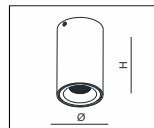

MATERIAL:ALU DIE-CAST+ALU ADJUSTABLE ANGLE:FIXED
AVAILABLE COLOR:Sand White, Sand Black, Champagne IP40/ROHS/CE/LED

MODEL NO.	POWER (W)	DRIVER(INCL.)	LUMINOUS FLUX(lm) 3000K/CRI80	LUMINOUS FLUX(lm) 3000K/CRI90	LAMP (BRIDGELUX)	REFLECTOR ANGLE	SIZE(mm) ØxH	INPUT VOLTAGE (V)
TELESCOPE	1x6.2W	350mA NO DIM	703	550	V8 Array	32°, 48°	90x112	100~240V
TELESCOPE L-9W	1x9.2W	500mA NO DIM	945	739	V8 Array	32°, 48°	90x150	100~240V
TELESCOPE L-9W DIM	1x9.2W	500mA TRIAC DIMMING	945	739	V8 Array	32°, 48°	90x150	220~240V