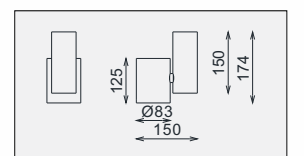

BROTHERS ED-33W

LED 1x33W

MATERIAL:ALUMINUM DIE-CAST
ROTATES:350°
SPOT HEAD ADJUST: 90°
LAMP:BRIDGELUX V15 Array 1x33.3W/900mA,
3550lm/CRI80/3000K,2793lm/CRI90/3000K,
INCL. LED POWER SUPPLY 900mA-DC
AC 100-240V/50-60Hz
REFLECTOR ANGLE:19°, 31°, 43°.CRI 80/90.