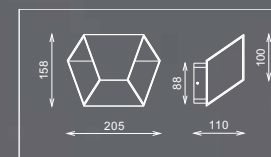

DIAMOND LED 1x6W

MATERIAL:ALUMINUM

LAMP:BRIDGELUX V8 ARRAY 1x6.2W/350mA, 703lm/CRI80/3000K, 550lm/CRI90/3000K,
INCL. LED POWER SUPPLY 350mA-DC
AC 100-240V/50-60Hz

AVAILABLE COLOR:
Sand White
Sand White/Gold
Sand Black
Sand Black/Gold
Champagne

IP20/ROHS/CE/

DIAMOND DIM LED 1x9W

MATERIAL:ALUMINUM

LAMP:BRIDGELUX V8 ARRAY 1x9.2W/500mA, 945lm/CRI80/3000K, 739lm/CRI90/3000K,
INCL. LED POWER SUPPLY 500mA-DC
TRIAC DIM
AC 220-240V/50-60Hz

AVAILABLE COLOR:
Sand White
Sand White/Gold
Sand Black
Sand Black/Gold
Champagne

IP20/ROHS/CE/