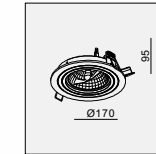

MATERIAL:ALUMINUM
ADJUSTABLE ANGLE:0~30°/350°

LAMP:1xQR111 MAX.50W
G53/12V EXCL.TRANSFO

AVAILABLE COLOR:
Sand White
Sand Black
Alu Brush

IP20/ROHS/CE/▽

Ø150xH125

DL-5900-PAR30 PAR30 1x 75W