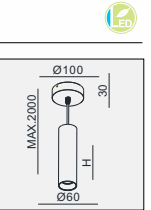

TONY H250: H=250mm
TONY H400: H=400mm
TONY DIM H250: H=250mm
TONY DIM H400: H=400mm

TONY MIDI LED 1x14W

MATERIAL: ALUMINUM DIE-CAST
ADJUSTABLE ANGLE: FIXED

LAMP: BRIDGELUX V10 ARRAY 1x13.8W/500mA, 1474lm/CRI80/3000K, 1167lm/CRI90/3000K, INCL. LED POWER SUPPLY 500mA-DC
AC 220-240V/50-60Hz
REFLECTOR ANGLE: 35°, 50°. CRI 80/90

IP20/ROHS/CE/

TONY MIDI DIM LED 1x14W

MATERIAL: ALUMINUM DIE-CAST
ADJUSTABLE ANGLE: FIXED

LAMP: BRIDGELUX V10 ARRAY 1x13.8W/500mA, 1474lm/CRI80/3000K, 1167lm/CRI90/3000K, INCL. LED POWER SUPPLY 500mA-DC TRIAC DIM
AC 220-240V/50-60Hz
REFLECTOR ANGLE: 35°, 50°. CRI 80/90

IP20/ROHS/CE/