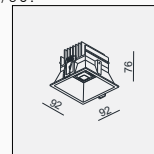

TOM LED 1x8W

MATERIAL:ALU DIE-CAST + ALU
ADJUSTABLE ANGLE:FIXED

LAMP:OSLON Square 1x4X2W/ 700mA, 896lm/CRI80, 776lm/CRI90,
EXCL. LED POWER SUPPLY 700mA-DC
LENS ANGLE:30°, 50°.CRI 80/90.

AVAILABLE COLOR:
WH/WH
WH/BK
WH/GLD
BK/BK
BK/GLD

IP20/ROHS/CE/▽
86x86 H100