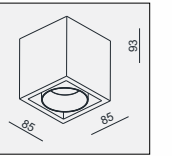

COURSE OUT-6W LED 1x6W **COURSE OUT** LED 1x9W **COURSE OUT DIM** LED 1x9W

MATERIAL:ALU DIE-CAST+GLASS

LAMP:BRIDGELUX V8 ARRAY 1x6.2W/350mA, 703lm/CRI80/3000K,550lm/CRI90/3000K, INCL. LED SUPPLY 350mA-DC AC 100-240V/50-60Hz REFLECTOR ANGLE:32°, 48°.CRI 80/90.

AVAILABLE COLOR:
Sand White Sand White/Black
Sand Black Sand Black/Gold
Sand Grey Sand Grey/Black

IP65/ROHS/CE/▽

MATERIAL:ALU DIE-CAST+GLASS

LAMP:BRIDGELUX V8 ARRAY 1x9.2W/500mA, 945lm/CRI80/3000K,739lm/CRI90/3000K, INCL. LED POWER SUPPLY 500mA-DC AC 100-240V/50-60Hz REFLECTOR ANGLE:32°, 48°.CRI 80/90.

AVAILABLE COLOR:
Sand White Sand White/Black
Sand Black Sand Black/Gold
Sand Grey Sand Grey/Black

IP65/ROHS/CE/▽

MATERIAL:ALU DIE-CAST+GLASS

LAMP:BRIDGELUX V8 ARRAY 1x9.2W/500mA, 945lm/CRI80/3000K,739lm/CRI90/3000K, INCL. LED POWER SUPPLY 500mA-DC TRIAC DIM AC 220-240V/50-60Hz REFLECTOR ANGLE:32°, 48°.CRI 80/90.

AVAILABLE COLOR:
Sand White Sand White/Black
Sand Black Sand Black/Gold
Sand Grey Sand Grey/Black

IP65/ROHS/CE/▽