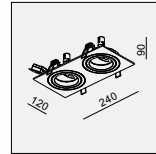

MATERIAL:ALUMINUM
ADJUSTABLE ANGLE:0~30°/350°

LAMP:2xQR70 MAX.50W
BA15D/12V EXCL.TRANSFO

AVAILABLE COLOR:
Sand White
Sand Black
Alu Brush

IP20/ROHS/CE/▽

225x105 H110

DL-5702-PAR20 PAR20 2x 50W