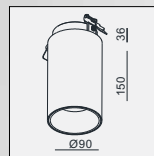

EVA FIXED ED RECESSED

LED 1x14W

MATERIAL: ALUMINUM DIE-CAST
ADJUSTABLE ANGLE: FIXED

LAMP: BRIDGELUX V10 ARRAY
1x13.8W/500mA,
1474lm/CRI80/3000K, 1167lm/CRI90/3000K
EXCL. LED POWER SUPPLY 500mA-DC
REFLECTOR ANGLE: 35°, 50°. CRI 80/90

AVAILABLE COLOR:
WHI/BLK
BLK/GLD
WHI/GLD
WHI
BLK

IP20/ROHS/CE/

Ø82 H60

EVA FIXED ED

LED 1x9W

MATERIAL: ALUMINUM DIE-CAST
ADJUSTABLE ANGLE: FIXED

LAMP: BRIDGELUX V10 ARRAY 1x9.3W/350mA,
965lm/CRI80/3000K, 820lm/CRI90/3000K
INCL. LED POWER SUPPLY 350mA-DC
AC 100-240V/50-60Hz
REFLECTOR ANGLE: 35°, 50°. CRI 80/90

AVAILABLE COLOR:
WHI/BLK
BLK/GLD
WHI/GLD
WHI
BLK

IP20/ROHS/CE/