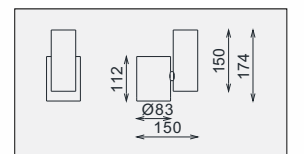

IP20/ROHS/CE

AVAILABLE COLOR:SAND WHITE, SAND BLACK, CHAMPAGNE

BROTHERS ED-23W

LED 1x23W

MATERIAL:ALUMINUM DIE-CAST
ROTATES:350°
SPOT HEAD ADJUST: 90°
LAMP:BRIDGELUX V13 Array LED 1x23.4W
2540lm/3000K/CRI 80 1969lm/3000K/CRI90
INCL.LED POWER SUPPLY 700mA-DC
AC 220-240V/50-60Hz
REFLECTOR ANGLE:16°, 34°, 50°.CRI 80/90.