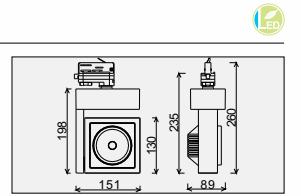

BOX-31W LED 1x31W

MATERIAL:ALUMINUM DIE-CAST
ROTATES:350°
SPOT HEAD ADJUST: 90°
LAMP:BRIDGELUX VERO 18 ARRAY 1x31W
3662lm/3000K/CRI80 2842lm/3000K/CRI90
INCL.LED POWER SUPPLY 1050mA-DC
AC 220-240V/50-60Hz
REFLECTOR ANGLE:20°, 28°, 38°.CRI 80/90/97

AVAILABLE COLOR:
Sand White/Black
Sand Black
Silver Grey/Black

IP20/ROHS/CE