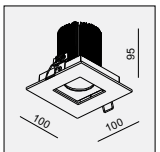

AVAILABLE COLOR:
WH/BK
WH/WH
BK/BK

IP20/ROHS/CE/▽

80x80 H115

DE-261 MR16 1x 50W

MATERIAL:ALU DIE-CAST + ALU
ADJUSTABLE ANGLE:0~20°

LAMP:1xMR16 MAX.50W
GU5.3/12V EXCL.TRANSFO

AVAILABLE COLOR:
WH/BK
WH/WH
BK/BK