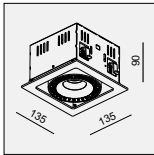

AVAILABLE COLOR:
WH/BK
BK/BK

IP20/ROHS/CE/

122x122 H116

ON-201 MIDI QR70 1x50W

MATERIAL:ALU DIE-CAST + ALU + STEEL
ADJUSTABLE ANGLE:0~45°/355°

LAMP:1xQR70 MAX.50W
BA15D/12V EXCL.TRANSFO

AVAILABLE COLOR:
WH/WH
WH/BK
BK/BK