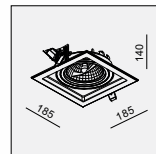

DY-1981 QR111 1x50W

MATERIAL:ALUMINUM DIE-CAST+STEEL
ADJUSTABLE ANGLE:0~30°/350°

LAMP:1xQR111 MAX.50W
G53/12V EXCL.TRANSFO

AVAILABLE COLOR:
WH/BK
WH/WH

IP20/ROHS/CE/▽

172x172 H150