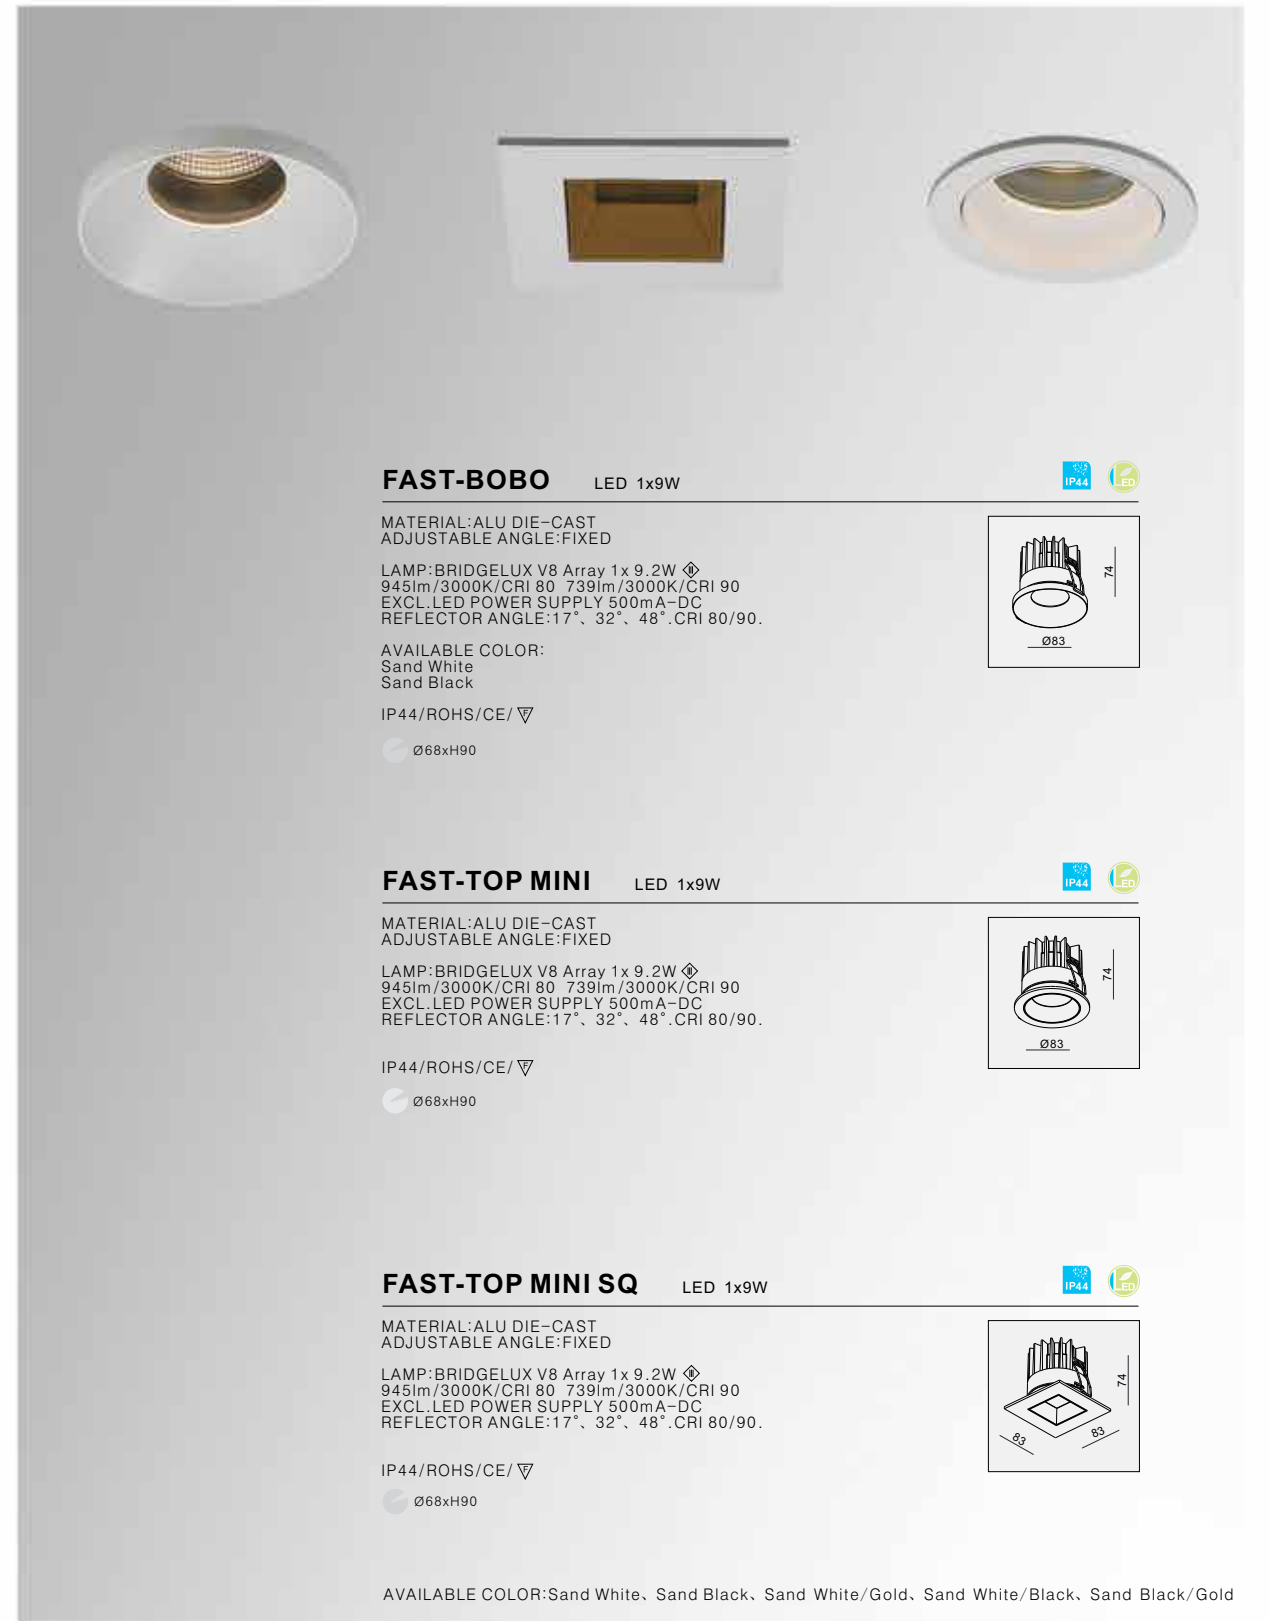

FAST-BOBO LED 1x9W

MATERIAL:ALU DIE-CAST
ADJUSTABLE ANGLE:FIXED

LAMP:BRIDGELUX V8 Array 1x 9.2W, 945lm/3000K/CRI 80, 739lm/3000K/CRI 90, EXCL.LED POWER SUPPLY 500mA-DC, REFLECTOR ANGLE:17°, 32°, 48°.CRI 80/90.

AVAILABLE COLOR:
Sand White
Sand Black

IP44/ROHS/CE/

Ø68xH90

FAST-TOP MINI LED 1x9W

MATERIAL:ALU DIE-CAST
ADJUSTABLE ANGLE:FIXED

LAMP:BRIDGELUX V8 Array 1x 9.2W, 945lm/3000K/CRI 80, 739lm/3000K/CRI 90, EXCL.LED POWER SUPPLY 500mA-DC, REFLECTOR ANGLE:17°, 32°, 48°.CRI 80/90.

IP44/ROHS/CE/

Ø68xH90

FAST-TOP MINI SQ LED 1x9W

MATERIAL:ALU DIE-CAST
ADJUSTABLE ANGLE:FIXED

LAMP:BRIDGELUX V8 Array 1x 9.2W, 945lm/3000K/CRI 80, 739lm/3000K/CRI 90, EXCL.LED POWER SUPPLY 500mA-DC, REFLECTOR ANGLE:17°, 32°, 48°.CRI 80/90.

IP44/ROHS/CE/

Ø68xH90

AVAILABLE COLOR:Sand White, Sand Black, Sand White/Gold, Sand White/Black, Sand Black/Gold