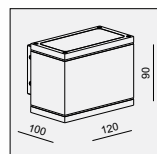

WL-1857 G9 1x40W

MATERIAL:ALUMINUM+GLASS

LAMP:1xG9 MAX.40W
G9 220-240V/50-60Hz

AVAILABLE COLOR:
Alu Brush, Sand Black, Sand White, Sand Grey

IP65/ROHS/CE/

LOTTA LED 2x4W

MATERIAL:ALUMINUM+GLASS

LAMP:LUXEON 3020 2D.2x5x0.87W
490lm/CRI80/3000K, 430lm/CRI90/3000K
INCL.LED POWER SUPPLY 700mA-DC
AC 100-240V/50-60Hz.CRI 80.

AVAILABLE COLOR:Sand Grey, Sand Black
Sand White, Alu Brush

IP54/ROHS/CE/