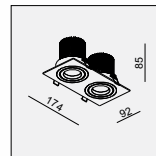

DLE-5602-6W LED 2x 6W

MATERIAL:ALUMINUM
ADJUSTABLE ANGLE:0~28°/350°

LAMP:BRIDGELUX V8 Array 2x 6.2W
2x703lm/3000K/CRI 80 2x550lm/3000K/CRI 90
EXCL.LED POWER SUPPLY 350mA-DC
REFLECTOR ANGLE:17°, 32°, 48°.CRI 80/90.

AVAILABLE COLOR:
Sand White
Sand Black
Alu Brush

IP20/ROHS/CE/▽

162x82 H105