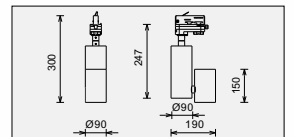

BROTHERS

BROTHERS-23W LED 1x23W

MATERIAL:ALUMINUM
ROTATES:350°
SPOT HEAD ADJUST: 90°

LAMP:BRIDGELUX V13 Array LED 1x23.4W
2540lm/3000K/CRI 80 1969lm/3000K/CRI90
INCL.LED POWER SUPPLY 700mA-DC
AC 220-240V/50-60Hz
REFLECTOR ANGLE: 16° 34° 50°.CRI 80/90

AVAILABLE COLOR:
WHI/GLD
WHI/BLK
BLK/GLD
SLV GRY/BLK

IP20/ROHS/CE

BROTHERS-33W LED 1x33W

MATERIAL:ALUMINUM
ROTATES:350°
SPOT HEAD ADJUST: 90°

LAMP:V15 Array 1x33.3W/900mA,
3550lm/CRI80/3000K,2793lm/CRI90/3000K,
INCL.LED POWER SUPPLY 900mA-DC
AC 220-240V/50-60Hz
REFLECTOR ANGLE:19°, 31°, 43°.CRI 80/90.

AVAILABLE COLOR:
WHI/GLD
WHI/BLK
BLK/GLD
SLV GRY/BLK

IP20/ROHS/CE

TWINS-CDM-TC G8.5 1x70W

MATERIAL:ALUMINUM
ROTATES:355°
SPOT HEAD ADJUST: 90°

LAMP:1xCDM-TC MAX.70W
REFLECTOR ANGLE:10°, 26°, 32°, 36°
G8.5 INCL.BALLAST
AC 220-240V/50-60Hz

AVAILABLE COLOR
Alu Grey
Sand Black
Sand White

IP20/ROHS/CE