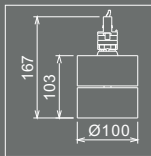

UNIVERSAL T

MATERIAL:ALUMINUM DIE-CAST
ROTATES:350° SPOT HEAD ADJUST: 90°
AVAILABLE COLOR:Sand White/Black, Sand Black, Sand White, Chrome, Champagne IP20/ROHS/CE/LED

MODEL NO.	POWER (W)	DRIVER(INCL.)	LUMINOUS FLUX(lm) 3000K/CRI80	LUMINOUS FLUX(lm) 3000K/CRI90	LAMP (BRIDGELUX)	REFLECTOR ANGLE	INPUT VOLTAGE (V)
UNIVERSAL T	1x9.2W	500mA NO DIM	945	739	V8 Array	17°, 32°, 48°	100~240V
UNIVERSAL T DIM	1x9.2W	500mA TRIAC DIMMING	945	739	V8 Array	17°, 32°, 48°	220~240V
UNIVERSAL T-14W	1x13.8W	500mA NO DIM	1474	1167	V10 Array	20°, 35°, 52°	220~240V
UNIVERSAL T-14W DIM	1x13.8W	500mA TRIAC DIMMING	1474	1167	V10 Array	20°, 35°, 52°	220~240V

JIM T

JIM T-14W LED 1x14W

JIM T DIM-14W LED 1x14W

MATERIAL:ALUMINUM DIE-CAST
ROTATES:350°
SPOT HEAD ADJUST: 90°

LAMP:BRIDGELUX V10 ARRAY, 1x13.8W
1474lm/3000K/CRI80 1167lm/3000K/CRI90
INCL.LED POWER SUPPLY 500mA-DC
AC 220-240V/50-60Hz LED
REFLECTOR ANGLE:20°, 35°, 52°.CRI 80/90

LAMP:BRIDGELUX V10 ARRAY, 1x13.8W
1474lm/3000K/CRI80 1167lm/3000K/CRI90
INCL.LED POWER SUPPLY 500mA-DC TRIAC DIM
AC 220-240V/50-60Hz LED
REFLECTOR ANGLE:20°, 35°, 52°.CRI 80/90

AVAILABLE COLOR:Sand White, Sand Black IP20/ROHS/CE