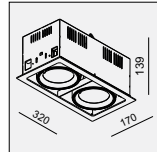

AVAILABLE COLOR:
WH/WH
WH/BK
BK/BK

IP20/ROHS/CE/

298x152 H160

ON-202 M-QR111 QR111 2x50W

MATERIAL:ALU DIE-CAST+STEEL
ADJUSTABLE ANGLE:0~45°/350°

LAMP:2xQR111 MAX.2x100W
G53/12V EXCL.TRANSFO

AVAILABLE COLOR:
WH/WH
WH/BK
BK/BK