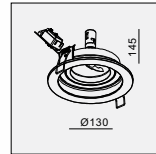

DY-1780 QR70 1x50W

MATERIAL:ALUMINUM DIE-CAST+STEEL
ADJUSTABLE ANGLE:0~28°/355°

LAMP:1xQR70 MAX.50W
BA15D/12V EXCL.TRANSFO

AVAILABLE COLOR:
WH/BK
WH/WH

IP20/ROHS/CE/▽

Ø120xH165

DY-1780 PAR20 1x50W

MATERIAL:ALUMINUM DIE-CAST+STEEL
ADJUSTABLE ANGLE:0~28°/355°