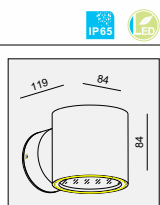

WE-1915-6 LED 1x9W

MATERIAL:ALUMINUM+GLASS

LAMP:OSLON Square, 1x6x1.5W
1010lm/CRI80/3000K, 870lm/CRI90/3000K,
INCL. LED POWER SUPPLY 500mA-DC
AC100-240V/50-60Hz
LENS ANGLE:12°, 30°, 40°.CRI 80.

AVAILABLE COLOR:
Alu Grey, Sand Black, Sand White

IP65/ROHS/CE/▽