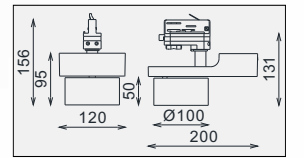

UNIVERSAL T

MATERIAL:ALUMINUM DIE-CAST
ROTATES:350° SPOT HEAD ADJUST: 90°
AVAILABLE COLOR:Sand White/Black, Sand Black, Sand White, Chrome, Champagne IP20/ROHS/CE/LED

MODEL NO.	POWER (W)	DRIVER(INCL.)	LUMINOUS FLUX(lm) 3000K/CRI80	LUMINOUS FLUX(lm) 3000K/CRI90	LAMP (BRIDGELUX)	REFLECTOR ANGLE	INPUT VOLTAGE (V)
UNIVERSAL T	1x9.2W	500mA NO DIM	945	739	V8 Array	17°, 32°, 48°	100~240V
UNIVERSAL T DIM	1x9.2W	500mA TRIAC DIMMING	945	739	V8 Array	17°, 32°, 48°	220~240V
UNIVERSAL T-14W	1x13.8W	500mA NO DIM	1474	1167	V10 Array	20°, 35°, 52°	220~240V
UNIVERSAL T-14W DIM	1x13.8W	500mA TRIAC DIMMING	1474	1167	V10 Array	20°, 35°, 52°	220~240V

JIM T

JIM T-14W LED 1x14W

JIM T DIM-14W LED 1x14W

MATERIAL:ALUMINUM DIE-CAST
ROTATES:350°
SPOT HEAD ADJUST: 90°

LAMP:BRIDGELUX V10 ARRAY, 1x13.8W
1474lm/3000K/CRI80 1167lm/3000K/CRI90
INCL.LED POWER SUPPLY 500mA-DC
AC 220-240V/50-60Hz LED
REFLECTOR ANGLE:20°, 35°, 52°.CRI 80/90

LAMP:BRIDGELUX V10 ARRAY, 1x13.8W
1474lm/3000K/CRI80 1167lm/3000K/CRI90
INCL.LED POWER SUPPLY 500mA-DC TRIAC DIM
AC 220-240V/50-60Hz LED
REFLECTOR ANGLE:20°, 35°, 52°.CRI 80/90

AVAILABLE COLOR:Sand White, Sand Black IP20/ROHS/CE