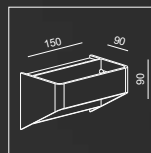

WE-1934 DIM G2 LED 1x6W

MATERIAL:ALUMINUM+PC

LAMP:BRIDGELUX V8 ARRAY 1x6.2W/350mA,
703lm/3000K/CRI 80 550lm/3000K/CRI 90
INCL.LED POWER SUPPLY 350mA-DC TRIAC DIM
AC 100-240V/50-60Hz

LAMP:BRIDGELUX V8 ARRAY 1x6.2W/350mA,
703lm/3000K/CRI 80 550lm/3000K/CRI 90
INCL.LED POWER SUPPLY 350mA-DC TRIAC DIM
AC 220-240V/50-60Hz

AVAILABLE COLOR:Sand Black,Sand White,Sand Black/Gold,Sand White/Gold,Alu Brush/White,Champagne

IP20/ROHS/CE/

WALL
SURFACE