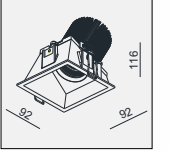

EVA FIXED - 9W LED 1x9W

MATERIAL:ALUMINUM DIE-CAST
ADJUSTABLE ANGLE:FIXED

LAMP:BRIDGELUX V10 ARRAY 1x9.3W/350mA
1075lm/CRI80/3000K,851lm/CRI90/3000K
EXCL.LED POWER SUPPLY 350mA-DC

REFLECTOR ANGLE:35°, 50°.CRI 80/90

AVAILABLE COLOR:
WHI
BLK
SLV GRY
GLD

IP20/ROHS/CE/

Ø83 H150

EVA FIXED HIDE - 9W LED 1x9W

MATERIAL:ALUMINUM DIE-CAST
ADJUSTABLE ANGLE:FIXED

LAMP:BRIDGELUX V10 ARRAY 1x9.3W/350mA
1075lm/CRI80/3000K,851lm/CRI90/3000K
EXCL.LED POWER SUPPLY 350mA-DC

REFLECTOR ANGLE:35°, 50°.CRI 80/90
INCL. MOUNTING KIT 5

AVAILABLE COLOR:
WHI
BLK
SLV GRY
GLD

IP20/ROHS/CE/

KIT 5 H150

MOUNTING KIT 5
MATERIAL:ALUMINUM

Ø114

EVA FIXED MIDI - 14W LED 1x14W

MATERIAL:ALUMINUM DIE-CAST
ADJUSTABLE ANGLE:FIXED

LAMP:BRIDGELUX VERO 10 1x13.7W/350mA
1354lm/CRI80/3000K,1074lm/CRI90/3000K,
890lm/CRI97/3000K,
EXCL.LED POWER SUPPLY 350mA-DC

REFLECTOR ANGLE:31°, 49°.CRI 80/90/97

AVAILABLE COLOR:
WHI
BLK
SLV GRY
GLD

IP20/ROHS/CE/

Ø102 H150

EVA FIXED MIDI HIDE - 14W LED 1x14W

MATERIAL:ALUMINUM DIE-CAST
ADJUSTABLE ANGLE:FIXED

LAMP:BRIDGELUX VERO 10 1x13.7W/350mA,
1354lm/CRI80/3000K,1074lm/CRI90/3000K,
890lm/CRI97/3000K,
EXCL.LED POWER SUPPLY 350mA-DC

REFLECTOR ANGLE:31°, 49°.CRI 80/90/97
INCL. MOUNTING KIT 12

AVAILABLE COLOR:
WHI
BLK
SLV GRY
GLD

IP20/ROHS/CE/

KIT 12 H150

MOUNTING KIT 12
MATERIAL:ALUMINUM

Ø127

MAKE WALLWASH LED 1x9W

MATERIAL:ALU DIE-CAST + ALU
ADJUSTABLE ANGLE:FIXED 30°

LAMP:BRIDGELUX V8 ARRAY 1x9.2W/500mA
945lm/CRI80/3000K,739lm/CRI90/3000K,
EXCL.LED POWER SUPPLY 500mA-DC
REFLECTOR ANGLE:48°.CRI 80/90.

AVAILABLE COLOR:
WHI
BLK
SLV GRY
WHI/BLK

IP20/ROHS/CE/

83x83 H135

MAKE WALLWASH-MR16 1x50W

MATERIAL:ALU DIE-CAST
ADJUSTABLE ANGLE:FIXED 30°

LAMP:1xMR16 MAX.50W
GU5.3/12V EXCL.TRANSFO