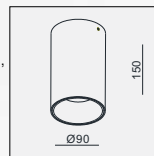

EVA FIXED ED RECESSED

LED 1x14W

MATERIAL: ALUMINUM DIE-CAST
ADJUSTABLE ANGLE: FIXED

LAMP: BRIDGELUX V10 ARRAY
1x13.8W/500mA,
1474lm/CRI80/3000K, 1167lm/CRI90/3000K
EXCL. LED POWER SUPPLY 500mA-DC
REFLECTOR ANGLE: 35°, 50°. CRI 80/90

AVAILABLE COLOR:
WHI/BLK
BLK/GLD
WHI/GLD
WHI
BLK

IP20/ROHS/CE/

Ø82 H60

EVA FIXED ED

LED 1x9W

MATERIAL: ALUMINUM DIE-CAST
ADJUSTABLE ANGLE: FIXED

LAMP: BRIDGELUX V10 ARRAY 1x9.3W/350mA,
965lm/CRI80/3000K, 820lm/CRI90/3000K
INCL. LED POWER SUPPLY 350mA-DC
AC 100-240V/50-60Hz
REFLECTOR ANGLE: 35°, 50°. CRI 80/90

AVAILABLE COLOR:
WHI/BLK
BLK/GLD
WHI/GLD
WHI
BLK

IP20/ROHS/CE/

JIM

MATERIAL: ALU DIE-CAST+STEEL
ROTATES: 350°
SPOT HEAD ADJUST: 90°

AVAILABLE COLOR: Sand White, Sand Black, Champagne

IP20/ROHS/CE/

MODEL NO.	POWER (W)	DRIVER (INCL.)	LUMINOUS FLUX (lm) 3000K/CRI80	LUMINOUS FLUX (lm) 3000K/CRI90	LAMP (BRIDGELUX)	REFLECTOR ANGLE	INPUT VOLTAGE (V)
JIM-9W	1x9.2W	500mA NO DIM	945	739	V8 Array	17°, 32°, 48°	100~240V
JIM-9W DIM	1x9.2W	500mA TRIAC DIMMING	945	739	V8 Array	17°, 32°, 48°	220~240V
JIM-14W	1x13.8W	500mA NO DIM	1474	1167	V10 Array	20°, 35°, 52°	220~240V
JIM-14W DIM	1x13.8W	500mA TRIAC DIMMING	1474	1167	V10 Array	20°, 35°, 52°	220~240V