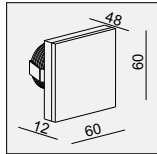

WE-1907 G2 LED1x2W

WE-1907 MAX G2 LED1x5W

MATERIAL:ALUMINUM+PMMA

MATERIAL:ALUMINUM+PMMA

LAMP:OSLON Square. 1x2.1W
224lm/CRI80/3000K,194lm/CRI90/3000K,
EXCL. LED POWER SUPPLY 700mA-DC
CRI 80/90.

LAMP:BRIDGELUX V6 ARRAY 1x4.6W/500mA
471lm/CRI80/3000K,399lm/CRI90/3000K,
EXCL. LED POWER SUPPLY 500mA-DC
CRI 80/90.

AVAILABLE COLOR:
Sand White
Sand Black
Alu Brush