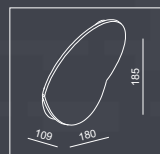

WE-1932 G2 LED 1x6W

MATERIAL:ALUMINUM+PC

LAMP:BRIDGELUX V8 ARRAY 1x6.2W/350mA, 703lm/3000K/CRI 80 550lm/3000K/CRI 90
INCL.LED POWER SUPPLY 350mA-DC
AC 100-240V/50-60Hz

AVAILABLE COLOR:Sand White, Sand Black, Chrome

IP20/ROHS/CE/