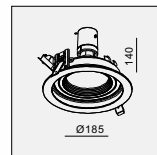

DY-1980 PAR30 1x75W

MATERIAL:ALUMINUM DIE-CAST
ADJUSTABLE ANGLE:0~30°/350°

LAMP:1xPAR30 MAX.75W
E27 220-240V/50-60Hz

AVAILABLE COLOR:
WH/BK
WH/WH

IP20/ROHS/CE/▽

Ø180xH150

DY-1981 QR111 1x50W

MATERIAL:ALUMINUM DIE-CAST+STEEL
ADJUSTABLE ANGLE:0~30°/350°