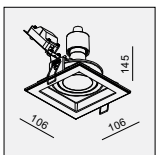

DIY series features:

- 1)The user can assemble the single unit into double unit, triple unit, "L" shape triple unit, quadruple unit easily in a short time.
- 2)Customer can only purchase single unit. In this case, it not only reduce stock but also save the working capital.
- 3)It can assemble flexibly with several different light source. By this matching way, it not only save energy but also highlight the commercial lighting effect.