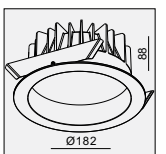

NEW 130 MAX-19W

MATERIAL:ALU DIE-CAST + PMMA
ADJUSTABLE ANGLE:FIXED

LAMP:LUXEON 3030 2D 18x1.07W/500mA,
2100lm/CRI80/3000K,1852lm/CRI90/3000K,
EXCL.LED POWER SUPPLY 500mA-DC
3000K/4000K/5000K.CRI 80/90

AVAILABLE COLOR:
Sand Black
Sand White
Silver Grey
Sand Black/Sand Gold
Sand White/Sand Gold

IP44/ROHS/CE/▽

Ø163 H105