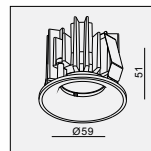

DE-200 FM-1 /700 LED 1x2W

MATERIAL:ALU DIE-CAST+ALU
ADJUSTABLE ANGLE:FIXED

LAMP:OSLON Square. 1x2.1W
224lm/3000K/CRI 80 194lm/3000K/CRI 90
EXCL.LED POWER SUPPLY 700mA-DC
LENS ANGLE:12°, 30°, 40°.CRI 80/90.

AVAILABLE COLOR:
Sand White
Sand Black
Alu Brush

IP20/ROHS/CE/▽

Ø48xH56 H51

DE-200 FM-1 LED 1x3W

MATERIAL:ALU DIE-CAST+ALU
ADJUSTABLE ANGLE:FIXED

LAMP:BRIDGELUX V6 Array 1x 3.2W
348lm/3000K/CRI 80 292lm/3000K/CRI 90
EXCL.LED POWER SUPPLY 350mA-DC
LENS ANGLE:30°.CRI 80/90.

AVAILABLE COLOR:
Sand White
Sand Black
Alu Brush

IP20/ROHS/CE/▽

Ø48xH56 H51

DE-200 F-1 /700 LED 1x2W

MATERIAL:ALU DIE-CAST+ALU
ADJUSTABLE ANGLE:FIXED

LAMP:OSLON Square. 1x2.1W
224lm/3000K/CRI 80 194lm/3000K/CRI 90
EXCL.LED POWER SUPPLY 700mA-DC
LENS ANGLE:12°, 30°, 40°.CRI 80/90.

AVAILABLE COLOR:
Sand White
Sand Black
Alu Brush

IP20/ROHS/CE/▽

Ø36xH56 H51

DE-200 F-1 LED 1x3W

MATERIAL:ALU DIE-CAST+ALU
ADJUSTABLE ANGLE:FIXED

LAMP:BRIDGELUX V6 Array 1x 3.2W
348lm/3000K/CRI 80 292lm/3000K/CRI 90
EXCL.LED POWER SUPPLY 350mA-DC
LENS ANGLE:30°.CRI 80/90.

AVAILABLE COLOR:
Sand White
Sand Black
Alu Brush

IP20/ROHS/CE/▽

Ø36xH56 H51

DE-200 F-5W LED 1x5W

MATERIAL:ALU DIE-CAST
ADJUSTABLE ANGLE:FIXED

LAMP:BRIDGELUX V6 Array 1x 6.8W
609lm/3000K/CRI 80 528lm/3000K/CRI 90
EXCL.LED POWER SUPPLY 700mA-DC
REFLECTOR ANGLE:30°, 48°.CRI 80/90.

AVAILABLE COLOR:
Sand White
Sand Black
Chrome

IP40/ROHS/CE/▽

Ø50xH65