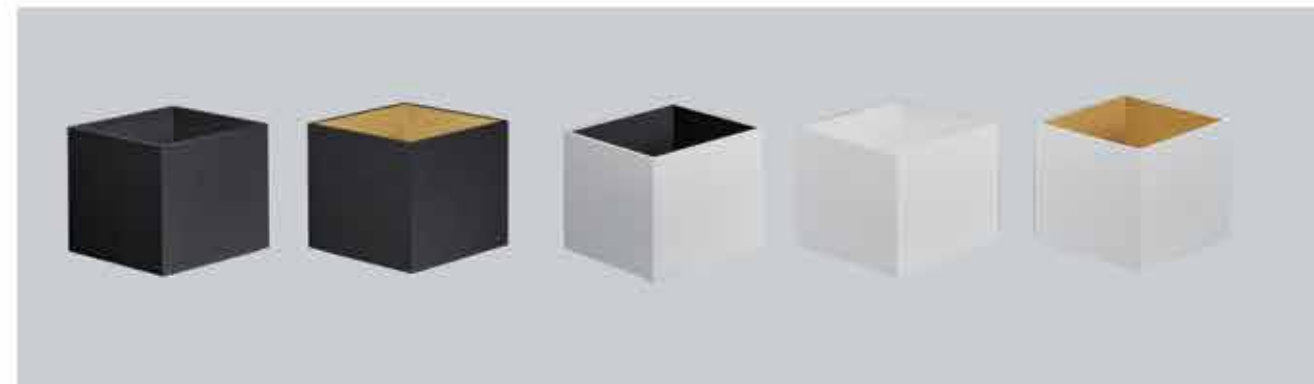

CUBE is a wall light luminaire with bright character, it can be single use on the wall, as well as use several pieces to make geometric patterns! But no matter what, CUBE is super attractive!

CUBE offers a variety of color matching, white, black, champagne, white/gold, black/gold.

CUBE series has 9W-12W different outputs, TRIAC dimming or non-dimmable different versions for customers' options.

DIAMOND is born as a brother product from CUBE, it is geometrical which consists of a multi-cutting faces, like a diamond, makes everybody impressed.