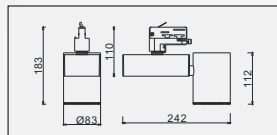

DANNY T LED 1x23W **DANNY T-33W** LED 1x33W **DANNY T-CDM-TC** G8.5 1x70W

MATERIAL:ALU DIE-CAST+ALU
ROTATES:350°
SPOT HEAD ADJUST: 90°

LAMP:BRIDGELUX V13 Array LED 1x23.4W
2540lm/3000K/CRI 80 1969lm/3000K/CRI90
INCL.LED POWER SUPPLY 700mA-DC
AC 220-240V/50-60Hz
REFLECTOR ANGLE: 16° 34° 50°.CRI 80/90