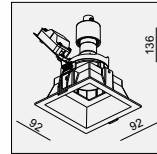

IP20/ROHS/CE/

86x86 H145

MIKE HIDE-MR16 MR16 1x 50W

MATERIAL:ALU DIE-CAST
ADJUSTABLE ANGLE:0~18°

LAMP:1xMR16 MAX.50W
GU5.3/12V EXCL.TRANSFO
INCL. MOUNTING KIT 1

AVAILABLE COLOR:
BLK
WHI/BLK
SLV GRY/BLK
WHI+BLK/BLK