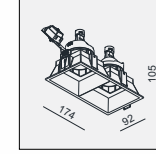

MIKE-MR16 MR16 2x 50W

MATERIAL:ALU DIE-CAST
ADJUSTABLE ANGLE:0~18°

LAMP:2xMR16 MAX.50W
GU5.3/12V EXCL.TRANSFO

AVAILABLE COLOR:
BLK
WHI/BLK
SLV GRY/BLK
WHI+BLK/BLK

IP20/ROHS/CE/

168x86 H160