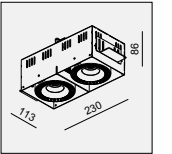

HIDE-202 MIDI QR70 2x50W

MATERIAL:ALU DIE-CAST + ALU + STEEL
ADJUSTABLE ANGLE:0~45°/355°

LAMP:2xQR70 MAX.50W
BA15D/12V EXCL.TRANSFO

AVAILABLE COLOR:
BK/WH
BK/BK
WH/WH

IP20/ROHS/CE/▽

230x116 H125