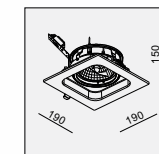

GD-1941 QR111 1x50W

MATERIAL:ALU DIE-CAST + ALU
ADJUSTABLE ANGLE:0~30°/350°

LAMP:1xQR111 MAX.50W
G53/12V EXCL.TRANSFO

AVAILABLE COLOR:
WH/BK/WH
AL/BK/AL
WH/BK
WH/WH/WH

IP20/ROHS/CE/▽

Ø180xH160