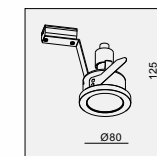

DE-110-9W LED 1x9W

MATERIAL:ALUMINUM+GLASS
ADJUSTABLE ANGLE:FIXED
LAMP:BRIDGELUX V8 Array 1x 9.2W
945lm/3000K/CRI 80 739lm/3000K/CRI 90
EXCL.LED POWER SUPPLY 500mA-DC
REFLECTOR ANGLE:33°, 48°.CRI 80/90.

AVAILABLE COLOR:
Alu Brush
Black Brush
Matt White

IP54/ROHS/CE/▽

Ø68xH65

DE-110-14W LED 1x14W

MATERIAL:ALUMINUM+GLASS
ADJUSTABLE ANGLE:FIXED
LAMP:BRIDGELUX V10 ARRAY. 1x13.8W
1340lm/3000K/CRI80 1135lm/3000K/CRI90
EXCL.LED POWER SUPPLY 500mA-DC
REFLECTOR ANGLE:20°, 28°, 40°.CRI 80/90.

AVAILABLE COLOR:
Alu Brush
Black Brush
Matt White

IP54/ROHS/CE/▽

Ø89xH105

RISE-5W LED 1x5W

MATERIAL:ALU DIE-CAST
ADJUSTABLE ANGLE::FIXED

LAMP:BRIDGELUX V6 Array 1x 4.6W
500lm/3000K/CRI 80 410lm/3000K/CRI 90
EXCL.LED POWER SUPPLY 500mA-DC
REFLECTOR ANGLE:26°, 38°.CRI 80/90.

AVAILABLE COLOR:
Silver Grey
Matt White
Matt Black

IP44/ROHS/CE/▽

Ø50xH65

DL-2633F MR16 1x 50W

MATERIAL:ALUMINUM+GLASS+STEEL
ADJUSTABLE ANGLE:FIXED

LAMP:1xMR16 MAX.50W
GU5.3/12V EXCL.TRANSFO

AVAILABLE COLOR:
Alu Brush
Black Brush
Matt White

IP54/ROHS/CE/▽

Ø68xH135

DL-2633F GU10 1x 50W

MATERIAL:ALUMINUM+GLASS+STEEL
ADJUSTABLE ANGLE:FIXED

LAMP:1XGU10 MAX.50W
GU10 220-240V/50-60Hz

AVAILABLE COLOR:
Alu Brush
Black Brush
Matt White

IP54/ROHS/CE/▽

Ø68xH135

Ø80

DL-2646F MR16 1x 50W

MATERIAL:ALUMINUM+GLASS
ADJUSTABLE ANGLE:0~30°

LAMP:1xMR16 MAX.50W
GU5.3/12V EXCL.TRANSFO

AVAILABLE COLOR:
Alu Brush
Black Brush
Matt White

IP54/ROHS/CE/▽

Ø70xH135

DL-2646F GU10 1x 50W

MATERIAL:ALUMINUM+GLASS
ADJUSTABLE ANGLE:0~30°

LAMP:1XGU10 MAX.50W
GU10 220-240V/50-60Hz

AVAILABLE COLOR:
Alu Brush
Black Brush
Matt White

IP54/ROHS/CE/▽

Ø70xH135