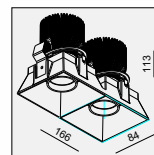

MAKE -9W LED 1x9W

MATERIAL:ALU DIE-CAST + ALU
ADJUSTABLE ANGLE:0~20°/355°

LAMP:BRIDGELUX V8 ARRAY 1x9.2W/500mA
945lm/CRI80/3000K,739lm/CRI90/3000K,
EXCL.LED POWER SUPPLY 500mA-DC
REFLECTOR ANGLE:23°, 34°, 50°. CRI 80/90.

IP20/ROHS/CE/▽

86x86 H140

MAKE 2-9W LED 2x9W

MATERIAL:ALU DIE-CAST + ALU
ADJUSTABLE ANGLE:0~20°/355°

LAMP:BRIDGELUX V8 ARRAY 2x9.2W/500mA
2x945lm/CRI80/3000K,2x739lm/CRI90/3000K,
EXCL.LED POWER SUPPLY 500mA-DC
REFLECTOR ANGLE:23°, 34°, 50°. CRI 80/90.

IP20/ROHS/CE/▽

168x86 H140

MAKE HIDE-9W LED 1x9W

MATERIAL:ALU DIE-CAST + ALU
ADJUSTABLE ANGLE:0~20°/360°

LAMP:BRIDGELUX V8 ARRAY 1x9.2W/500mA
945lm/CRI80/3000K,739lm/CRI90/3000K,
EXCL.LED POWER SUPPLY 500mA-DC
REFLECTOR ANGLE:23°, 34°, 50°. CRI 80/90.
INCL MOUNTING KIT 1

IP20/ROHS/CE/▽

KIT 1 H140

MOUNTING KIT 1
MATERIAL:ALU+STEEL

110x110 H140

MAKE 2 HIDE-9W LED 2x9W

MATERIAL:ALU DIE-CAST + ALU
ADJUSTABLE ANGLE:0~20°/360°

LAMP:BRIDGELUX V8 ARRAY 2x9.2W/500mA
2x945lm/CRI80/3000K,2x739lm/CRI90/3000K,
EXCL.LED POWER SUPPLY 500mA-DC
REFLECTOR ANGLE:23°, 34°, 50°. CRI 80/90.
INCL MOUNTING KIT 2

IP20/ROHS/CE/▽

KIT 2 H140

MOUNTING KIT 2
MATERIAL:ALU+STEEL

191x110 H140

EVA

EVA LED 1x9W

MATERIAL:ALU DIE-CAST + ALU
ADJUSTABLE ANGLE:0~20°/360°

LAMP:BRIDGELUX V8 ARRAY 1x9.2W/500mA
945lm/CRI80/3000K,739lm/CRI90/3000K,
EXCL.LED POWER SUPPLY 500mA-DC
REFLECTOR ANGLE:23°, 34°, 50°. CRI 80/90.

IP20/ROHS/CE/▽
Ø83 H150

EVA HIDE LED 1x9W

MATERIAL:ALU DIE-CAST + ALU
ADJUSTABLE ANGLE:0~20°/360°

LAMP:BRIDGELUX V8 ARRAY 1x9.2W/500mA
945lm/CRI80/3000K,739lm/CRI90/3000K,
EXCL.LED POWER SUPPLY 500mA-DC
REFLECTOR ANGLE:23°, 34°, 50°. CRI 80/90.
INCL MOUNTING KIT 5

IP20/ROHS/CE/▽
KIT 5 H150

MOUNTING KIT 5
MATERIAL:ALUMINUM

Ø114 H150