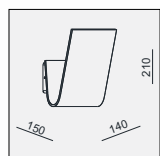

WALL SURFACE

Shell, this wall light looks like a shell, with a smooth and natural appearance. The special of Shell is you can adjust the light beam by just turning its "shell", it is simply and directly!

Shell series have both indoor and outdoor versions, TRIAC dimming or non-dimmable versions for customers' options.

MATERIAL:ALU DIE-CAST + ALU+GLASS

AVAILABLE COLOR:Sand White, Sand Black, Sand Grey, Champagne

ROHS/CE/☑/☑

MODEL NO.	POWER (W)	DRIVER(INCL.)	LUMINOUS FLUX(lm) 3000K/CRI80	LUMINOUS FLUX(lm) 3000K/CRI90	LAMP BRIDGELUX	INPUT VOLTAGE (V)	IP
SHELL	2x4.6W	500mA NO DIM	2x471	2x399	V6 ARRAY	100~240V	43
SHELL DIM	2x4.6W	500mA TRIAC DIMMING	2x471	2x399	V6 ARRAY	220~240V	43
SHELL OUT	2x4.6W	500mA NO DIM	2x471	2x399	V6 ARRAY	100~240V	54
SHELL OUT DIM	2x4.6W	500mA TRIAC DIMMING	2x471	2x399	V6 ARRAY	220~240V	54

WALL SURFACE

CORRECT-6W LED 1x6W

MATERIAL:ALUMINUM

LAMP:BRIDGELUX V8 ARRAY 1x6.2W/350mA, 703lm/CRI80/3000K,550lm/CRI90/3000K, INCL. LED POWER SUPPLY 350mA-DC AC 100-240V/50-60Hz.☑

AVAILABLE COLOR:
Sand White
Sand Black
Sand Grey
Champagne

IP40/ROHS/CE/☑

CORRECT DIM LED 1x6W

MATERIAL:ALUMINUM

LAMP:BRIDGELUX V8 ARRAY 1x6.2W/500mA, 703lm/CRI80/3000K,550lm/CRI90/3000K, INCL. LED POWER SUPPLY 350mA-DC TRIAC DIM AC 220-240V/50-60Hz.☑

AVAILABLE COLOR:
Sand White
Sand Black
Sand Grey
Champagne

IP40/ROHS/CE/☑