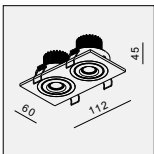

AVAILABLE COLOR:
Sand White
Sand Black
Alu Brush

IP20/ROHS/CE/

Ø54, L-52 H55

DE-230F-1 /700

LED 1x2W

DE-230F-1

LED 1x3W

MATERIAL:ALU DIE-CAST+ALU
ADJUSTABLE ANGLE:FIXED