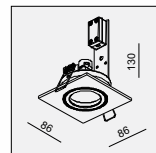

DL-5621 MR16 1x 50W

MATERIAL:ALUMINUM
ADJUSTABLE ANGLE:0~20°/350°

LAMP:1xMR16 MAX.50W
GU5.3/12V EXCL.TRANSFO

AVAILABLE COLOR:
Sand White
Sand Black
Alu Brush

IP20/ROHS/CE/▽

Ø68xH140