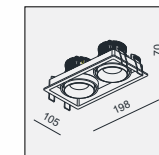

FASHION 2-6W LED 2x6W

MATERIAL:ALUMINUM DIE-CAST+STEEL ADJUSTABLE ANGLE:0~30°/350°

LAMP:BRIDGELUX V8 Array 2x 6.2W
2x703lm/3000K/CRI 80 550lm/3000K/CRI 90
EXCL.LED POWER SUPPLY 350mA-DC
REFLECTOR ANGLE:17°, 32°, 48°.CRI 80/90.

AVAILABLE COLOR:
WH/BK/WH
WH/BK/BK
BK/BK/BK

IP20/ROHS/CE/▽

188x95x90H