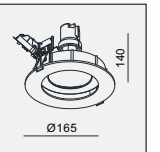

DE-260M-PAR30 PAR30 1x 75W

MATERIAL:ALU DIE-CAST + ALU
ADJUSTABLE ANGLE:0~20°
LAMP:1xPAR30 MAX.75W
E27 220-240V/50-60Hz

AVAILABLE COLOR:
WH/BK
WH/WH
BK/BK
IP20/ROHS/CE/▽
Ø146xH155