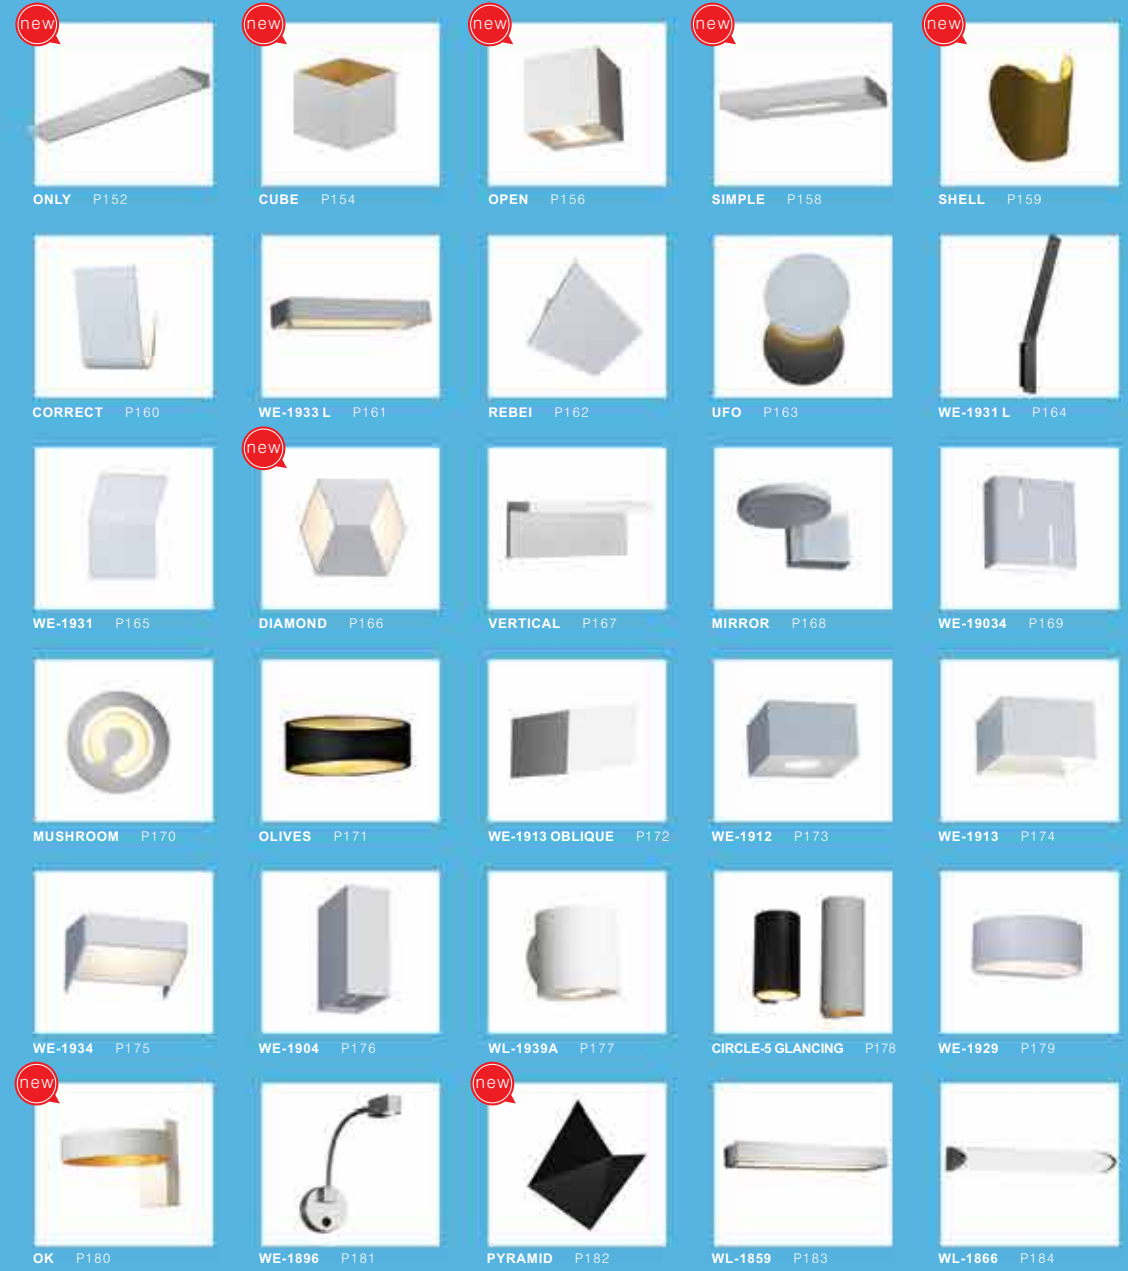

AVAILABLE COLOR:
Sand White
Sand Black
Alu Brush

AVAILABLE COLOR:
Sand White
Sand Black
Alu Brush

IP43/ROHS/CE/▽

IP43/ROHS/CE/▽

Ø40xH42

Ø68xH35

INTERIOR

WALL SURFACE