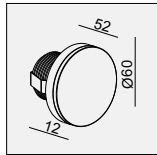

WE-1906 G2 LED1x2W

WE-1906 MAX G2 LED1x5W

MATERIAL:ALUMINUM+PMMA

MATERIAL:ALUMINUM+PMMA

LAMP:OSLON Square. 1x2.1W
224lm/CRI80/3000K,194lm/CRI90/3000K,
EXCL. LED POWER SUPPLY 700mA-DC
CRI 80/90.

LAMP:BRIDGELUX V6 ARRAY 1x4.6W/500mA
471lm/CRI80/3000K,399lm/CRI90/3000K,
EXCL. LED POWER SUPPLY 500mA-DC
CRI 80/90.

AVAILABLE COLOR:
Sand White
Sand Black
Alu Brush