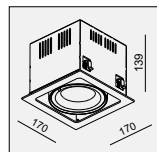

ON-201 M-G8.5 CTM-TC 1x70W

MATERIAL:ALU DIE-CAST+STEEL
ADJUSTABLE ANGLE:0~30°/350°

LAMP:1xCDM-TC MAX.70W
REFLECTOR ANGLE:10°, 26°, 40°, 32x55°
G8.5/220-240V EXCL.BALLAST

AVAILABLE COLOR:
WH/WH
WH/BK
BK/BK

IP20/ROHS/CE/

152x152x160H