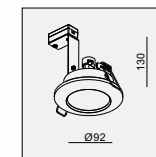

Ø68xH135

Ø80

DL-2646F MR16 1x 50W

MATERIAL:ALUMINUM+GLASS
ADJUSTABLE ANGLE:0~30°

LAMP:1xMR16 MAX.50W
GU5.3/12V EXCL.TRANSFO

AVAILABLE COLOR:
Alu Brush
Black Brush
Matt White

IP54/ROHS/CE/▽

Ø70xH135