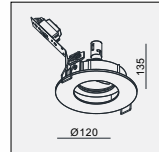

AVAILABLE COLOR:
WH/BK
WH/WH
BK/BK
IP20/ROHS/CE/▽
Ø98xH155

DE-260 MIDI QR70 1x 50W

MATERIAL:ALU DIE-CAST + ALU
ADJUSTABLE ANGLE:0~20°
LAMP:1xQR70 MAX.50W
BA15D/12V EXCL.TRANSFO

AVAILABLE COLOR:
WH/BK
WH/WH
BK/BK
IP20/ROHS/CE/▽
Ø98xH150