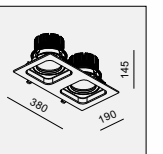

GDE-1942-36W LED 2x36W

MATERIAL:ALU DIE-CAST + ALU
ADJUSTABLE ANGLE:0~30°/350°

LAMP:BRIDGELUX VERO 18 ARRAY . 2x35.5W
3500lmx2/3000K/CRI80 2840lmx2/3000K/CRI90
EXCL.LED POWER SUPPLY 1050mA-DC
REFLECTOR ANGLE:18°, 28°, 42°.CRI 80/90.

AVAILABLE COLOR:
WH/BK/WH
AL/BK/AL
WH/BK
WH/WH/WH

IP20/ROHS/CE/▽

335x165 H165