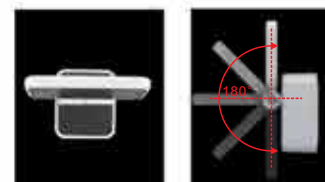

WL-1857 G9 1x40W

MATERIAL:ALUMINUM+GLASS

LAMP:1xG9 MAX.40W
G9 220-240V/50-60Hz

AVAILABLE COLOR:
Alu Brush, Sand Black, Sand White, Sand Grey

IP65/ROHS/CE/

LOTTA LED 2x4W

MATERIAL:ALUMINUM+GLASS

LAMP:LUXEON 3020 2D.2x5x0.87W
490lm/CRI80/3000K, 430lm/CRI90/3000K
INCL.LED POWER SUPPLY 700mA-DC
AC 100-240V/50-60Hz.CRI 80.

AVAILABLE COLOR:Sand Grey, Sand Black
Sand White, Alu Brush

IP54/ROHS/CE/

WE-1899 LED1x7W

MATERIAL:ALU DIE-CAST+GLASS

LAMP:EVERLIGHT SMD.18x0.4W
INCL. LED POWER SUPPLY 350mA-DC
AC 100-240V/50-60Hz .CRI 80.

AVAILABLE COLOR:
Sand Grey, Sand Black, Sand White

IP54/ROHS/CE/