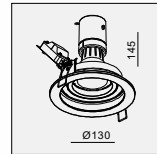

DY-1780 PAR20 1x50W

MATERIAL:ALUMINUM DIE-CAST+STEEL
ADJUSTABLE ANGLE:0~28°/355°

LAMP:1xPAR20 MAX.50W
E27 220-240V/50-60Hz

AVAILABLE COLOR:
WH/BK
WH/WH

IP20/ROHS/CE/▽

Ø120xH165