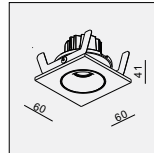

DE-201-1 LED 1x3W

MATERIAL:ALU DIE-CAST+ALU
ADJUSTABLE ANGLE:0~20°/355°

LAMP:BRIDGELUX V6 Array 1x 3.2W
348lm/3000K/CRI 80 292lm/3000K/CRI 90
EXCL.LED POWER SUPPLY 350mA-DC
LENS ANGLE:30°.CRI 80/90.

AVAILABLE COLOR:
Sand White
Sand Black
Alu Brush

IP20/ROHS/CE/

Ø54xH51

DE-221-1 /700 LED 1x2W

MATERIAL:ALUMINUM
ADJUSTABLE ANGLE:0~15°/350°

LAMP:OSLON Square. 1x2.1W
224lm/3000K/CRI 80 194lm/3000K/CRI 90
EXCL.LED POWER SUPPLY 700mA-DC
LENS ANGLE:12°, 30°, 40°.CRI 80/90.

AVAILABLE COLOR:
Sand White
Sand Black
Alu Brush

IP20/ROHS/CE/

Ø54xH55