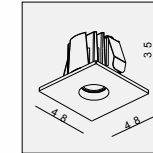

DE-221F-1

LED 1x3W

MATERIAL:ALU DIE-CAST+ALU
ADJUSTABLE ANGLE:FIXED

LAMP:OSLON Square.1x2.1W
224lm/3000K/CRI 80 194lm/3000K/CRI 90
EXCL.LED POWER SUPPLY 700mA-DC
LENS ANGLE:12°, 30°, 40°.CRI 80/90.

AVAILABLE COLOR:
Sand White
Sand Black
Alu Brush

IP20/ROHS/CE/▽

Ø36xH45