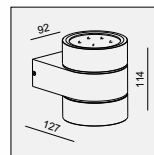

WE-1893 LED 1x5W

MATERIAL:ALU DIE-CAST+ALU+GLASS

LAMP:BRIDGELUX V6 ARRAY 1x4.6W/500mA, 471lm/CRI80/3000K,399lm/CRI90/3000K, INCL. LED POWER SUPPLY 500mA-DC AC 100-240V/50-60Hz.⊕ CRI 80/90.

AVAILABLE COLOR:
Sand Grey
Sand Black
Sand White

IP65/ROHS/CE/▽

WE-1893-1 LED 2x5W

MATERIAL:ALU DIE-CAST+ALU+GLASS

LAMP:BRIDGELUX V6 ARRAY 2x4.6W/500mA, 2x471lm/CRI80/3000K,2x399lm/CRI90/3000K, INCL. LED POWER SUPPLY 500mA-DC AC 100-240V/50-60Hz.⊕ CRI 80/90.

AVAILABLE COLOR:
Sand Grey
Sand Black
Sand White

IP65/ROHS/CE/▽

WE-1894 LED 1x5W

MATERIAL:ALU DIE-CAST+ALU+PMMA

LAMP:BRIDGELUX V6 ARRAY 1x4.6W/500mA, 471lm/CRI80/3000K,399lm/CRI90/3000K, INCL. LED POWER SUPPLY 500mA-DC AC 100-240V/50-60Hz.⊕ CRI 80/90.

AVAILABLE COLOR:
Sand Grey
Sand Black
Sand White

IP65/ROHS/CE/▽

WE-1894-1 LED 2x5W

MATERIAL:ALU DIE-CAST+ALU+PMMA

LAMP:BRIDGELUX V6 ARRAY 2x4.6W/500mA, 2x471lm/CRI80/3000K,2x399lm/CRI90/3000K, INCL. LED POWER SUPPLY 500mA-DC AC 100-240V/50-60Hz.⊕ CRI 80/90.

AVAILABLE COLOR:
Sand Grey
Sand Black
Sand White

IP65/ROHS/CE/▽