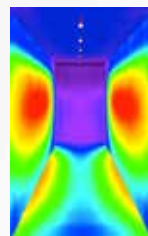

ENERGY

ENERGY owns two strong advantages, efficient & economic.

Professional optic lens designed for mid-power SMD led of Lumileds company, provides a variety of lighting solutions for customers, there are Z30(30°), Z60(60°) and Z90(90°) lens for options which can be applied for vast lighting occasions, offers a uniform and low glare light distribution in advanced low bay environments with >90% efficiency.

While ZT25 (Asymmetric) lens is specially for industries halls or store environments which with products on shelves on both sides of the aisle. Provides uniform double sided oval beam with some intensity in the aisle center as well. (For specific assembly distance between lamps or photometric data pls feel free to consult us.)

ENERGY LED 1x35W

ENERGY DIM LED 1x35W

MATERIAL:ALU DIE-CAST

MATERIAL:ALU DIE-CAST

LAMP:LUXEON 3030 2D 33X1.07W, 500mA, 3700lm/3000K/CRI80, 4400lm/4000K/CRO80, 3920lm/5000.5700.6500K/CRI80, INCL. LED POWER SUPPLY 500mA-DC AC 220-240V/50-60Hz. Ⓢ

LAMP:LUXEON 3030 2D 33X1.07W, 500mA, 3700lm/3000K/CRI80, 4400lm/4000K/CRO80, 3920lm/5000.5700.6500K/CRI80, INCL. LED POWER SUPPLY 500mA-DC TRIAC DIM AC 220-240V/50-60Hz. Ⓢ LENS ANGLE:30°, 60°, 90°, ZT25(Asymmetric).

ZT25(Asymmetric)

AVAILABLE COLOR:Sand White, Sand Black, Sand Grey

IP20/ROHS/CE/ ▽