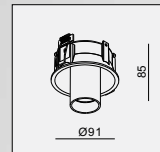

EVA OK

EVA OK-6W LED 1x6W

MATERIAL: ALU DIE-CAST + ALU
ADJUSTABLE ANGLE: 0~20°/360°

LAMP: BRIDGELUX V8 ARRAY 1x6.2W/350mA, 703lm/CRI80/3000K, 550lm/CRI90/3000K, EXCL. LED POWER SUPPLY 350mA-DC
REFLECTOR ANGLE: 23°, 34°, 50°. CRI 80/90.

IP20/ROHS/CE/▽

Ø83 H90