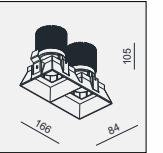

MIKE-9W LED 1x9W

MATERIAL:ALU DIE-CAST + ALU
ADJUSTABLE ANGLE:18°

LAMP:BRIDGELUX V8 ARRAY 1x9.2W/500mA
945lm/CRI80/3000K,739lm/CRI90/3000K,
EXCL.LED POWER SUPPLY 500mA-DC
REFLECTOR ANGLE:23°, 34°, 50°.
CRI 80/90.

AVAILABLE COLOR:
BLK
WHI/BLK
SLV GRY/BLK
WHI+BLK/BLK

IP20/ROHS/CE/

86x86 H136

MIKE HIDE-9W LED 1x9W

MATERIAL:ALU DIE-CAST + ALU
ADJUSTABLE ANGLE:18°

LAMP:BRIDGELUX V8 ARRAY 1x9.2W/500mA
945lm/CRI80/3000K,739lm/CRI90/3000K,
EXCL.LED POWER SUPPLY 500mA-DC
REFLECTOR ANGLE:23°, 34°, 50°.
CRI 80/90.
INCL. MOUNTING KIT 1

AVAILABLE COLOR:
BLK
WHI/BLK
SLV GRY/BLK
WHI+BLK/BLK

IP20/ROHS/CE/

KIT 1 H136

MOUNTING KIT 1
MATERIAL:ALU DIE-CAST

110x110 H140

MIKE-MR16 MR16 1x 50W

MATERIAL:ALU DIE-CAST
ADJUSTABLE ANGLE:0~18°

LAMP:1xMR16 MAX.50W
GU5.3/12V EXCL.TRANSFO

AVAILABLE COLOR:
BLK
WHI/BLK
SLV GRY/BLK
WHI+BLK/BLK

IP20/ROHS/CE/

86x86 H145

MIKE -GU10 GU10 1x 50W

MATERIAL:ALU DIE-CAST
ADJUSTABLE ANGLE:0~18°

LAMP:1xGU10 MAX.50W
GU10 220-240V/50-60Hz

AVAILABLE COLOR:
BLK
WHI/BLK
SLV GRY/BLK
WHI+BLK/BLK

IP20/ROHS/CE/

86x86 H145

MIKE HIDE-MR16 MR16 1x 50W

MATERIAL:ALU DIE-CAST
ADJUSTABLE ANGLE:0~18°

LAMP:1xMR16 MAX.50W
GU5.3/12V EXCL.TRANSFO
INCL. MOUNTING KIT 1

AVAILABLE COLOR:
BLK
WHI/BLK
SLV GRY/BLK
WHI+BLK/BLK

IP20/ROHS/CE/

KIT 1 H125

MIKE HIDE -GU10 GU10 1x 50W

MATERIAL:ALU DIE-CAST
ADJUSTABLE ANGLE:0~18°

LAMP:1xGU10 MAX.50W
GU10 220-240V/50-60Hz
INCL. MOUNTING KIT 1

AVAILABLE COLOR:
BLK
WHI/BLK
SLV GRY/BLK
WHI+BLK/BLK

IP20/ROHS/CE/

KIT 1 H145

MIKE 2-9W LED 2x9W

MATERIAL:ALU DIE-CAST + ALU
ADJUSTABLE ANGLE:18°

LAMP:BRIDGELUX V8 ARRAY 1x9.2W/500mA
2x945lm/CRI80/3000K,2x739lm/CRI90/3000K,
EXCL.LED POWER SUPPLY 500mA-DC
REFLECTOR ANGLE:23°, 34°, 50°.
CRI 80/90.