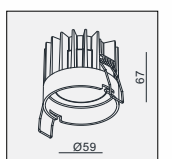

LAMP FOR FAST
LED 1x9W