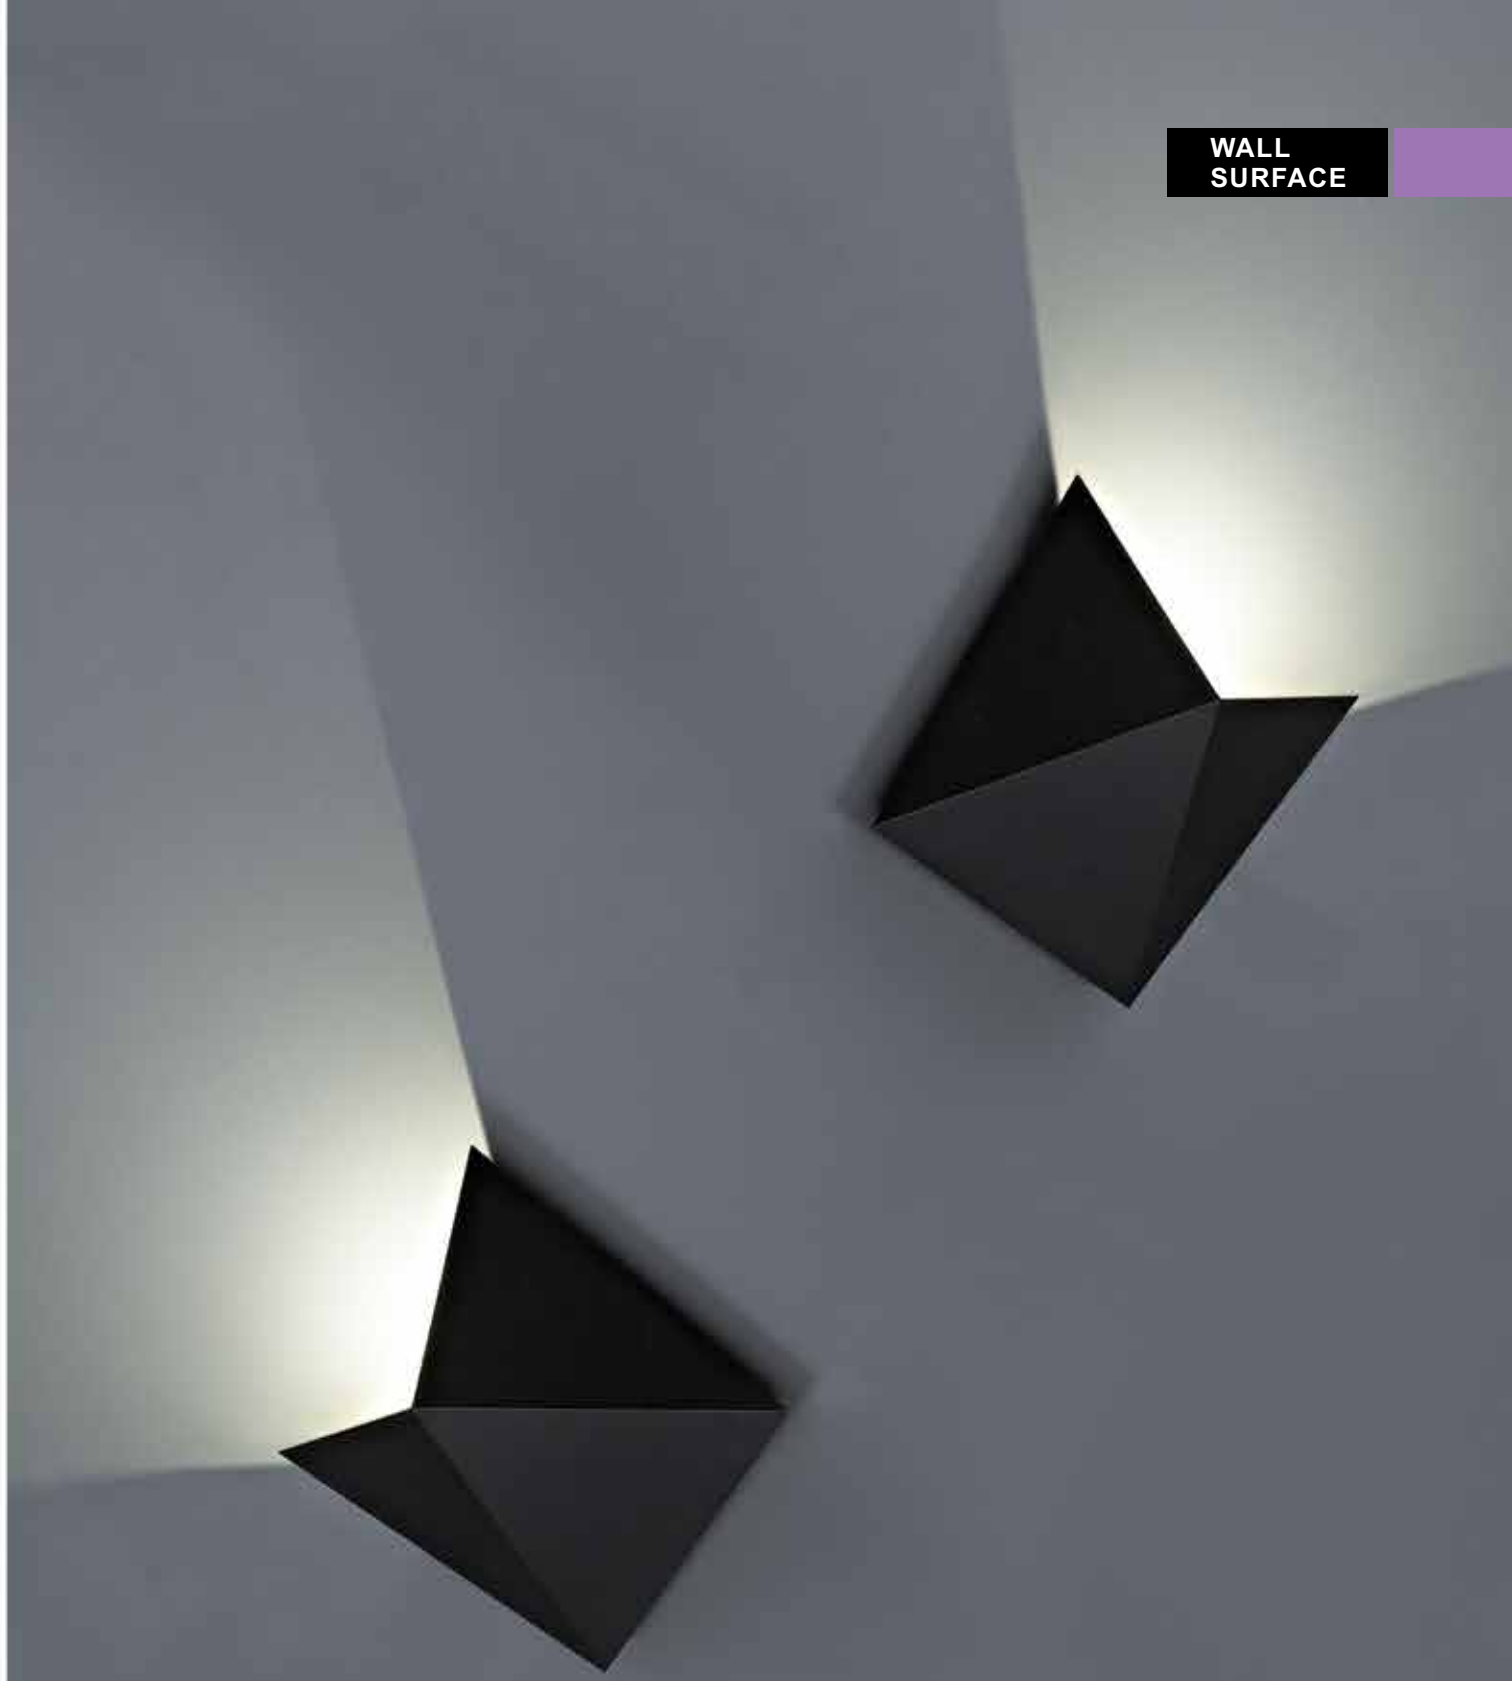

PYRAMID G2

MATERIAL:ALU DIE-CAST + ALU+PMMA
AVAILABLE COLOR:Sand White, Sand Black, Champagne IP43/ROHS/CE/ /

MODEL NO.	POWER (W)	DRIVER(INCL.)	LUMINOUS FLUX(lm)		LAMP	INPUT VOLTAGE (V)
			3000K/CRI80	3000K/CRI90		
PYRAMID G2	1x9.2W	500mA NO DIM	945	739	BRIDGELUX V8 Array	100~240V
PYRAMID DIM G2	1x9.2W	500mA TRIAC DIMMING	945	739	BRIDGELUX V8 Array	220~240V
PYRAMID G2-6W	1x6.2W	350mA NO DIM	703	550	BRIDGELUX V8 Array	100~240V