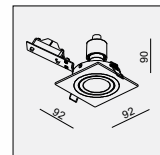

DL-5601-GU10 GU10 1x50W

MATERIAL:ALUMINUM
ADJUSTABLE ANGLE:0~28°/350°

LAMP:1XGU10 MAX.50W
GU10 220-240V/50-60Hz

AVAILABLE COLOR:
Sand White
Sand Black
Alu Brush

IP20/ROHS/CE/▽

Ø82xH100