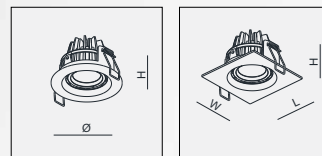

ALLEN

Minimalist appearance and exact production cost controlling which makes ALLEN series can be good at promotion.

New designed $\phi 35$ reflector, provides a 89% high efficiency output, the light is clean and uniform without any spots. What's more there are three beam angles for options!

Using Bridgelux COB which has strict managements on its color binning. It is guaranteed that color binning within 2sdcm in continuous supply.

MATERIAL:ALUMINUM DIE-CAST+STEEL ADJUSTABLE ANGLE:0~22°/360° IP40/ROHS/CE/◇/▽

MODEL NO.	POWER (W)	DRIVER(EXCL.)	LUMINOUS FLUX(lm) 3000K/CRI80	LUMINOUS FLUX(lm) 3000K/CRI90	LAMP (BRIDGELUX)	REFLECTOR ANGLE	SIZE(mm)	CUT-OUT SIZE (mm)
ALLEN	1x6.2W	350mA	703	550	V8 Array	22°, 34°, 50°	Ø80xH52	Ø68xH67
ALLEN-V6	1x6.8W	700mA	609	512	V6 Array	18°, 30°, 48°	Ø80xH52	Ø68xH67
ALLEN 1	1x6.2W	350mA	703	550	V8 Array	22°, 34°, 50°	W80xL80xH52	Ø68xH67
ALLEN 1-V6	1x6.8W	700mA	609	512	V6 Array	18°, 30°, 48°	W80xL80xH52	Ø68xH67