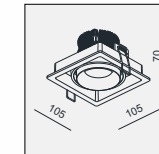

FASHION-6W LED 1x6W

MATERIAL:ALUMINUM DIE-CAST+STEEL ADJUSTABLE ANGLE:0~30°/350°

LAMP:BRIDGELUX V8 Array 1x 6.2W
703lm/3000K/CRI 80 550lm/3000K/CRI 90
EXCL.LED POWER SUPPLY 350mA-DC
REFLECTOR ANGLE:17°, 32°, 48°.CRI 80/90.

AVAILABLE COLOR:
WH/BK/WH
WH/BK/BK
BK/BK/BK

IP20/ROHS/CE/▽

95x95x90H