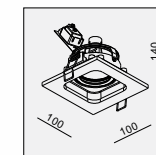

GD-1641 MR16 1x50W

MATERIAL:ALU DIE-CAST + ALU
ADJUSTABLE ANGLE:0~28°/350°
LAMP:1xMR16 MAX.50W
GU5.3/12V EXCL.TRANSFO

AVAILABLE COLOR:
WH/BK/WH, WH/BK/BK
AL/BK/AL, AL/BK/BK
WH/WH/WH, BK/BK/BK

IP20/ROHS/CE/▽
Ø89xH150