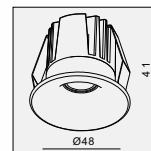

DE-200 F-1 LED 1x3W

MATERIAL:ALU DIE-CAST+ALU
ADJUSTABLE ANGLE:FIXED

LAMP:BRIDGELUX V6 Array 1x 3.2W
348lm/3000K/CRI 80 292lm/3000K/CRI 90
EXCL.LED POWER SUPPLY 350mA-DC
LENS ANGLE:30°.CRI 80/90.

AVAILABLE COLOR:
Sand White
Sand Black
Alu Brush

IP20/ROHS/CE/▽

Ø36xH56 H51

DE-200 F-5W LED 1x5W

MATERIAL:ALU DIE-CAST
ADJUSTABLE ANGLE:FIXED

LAMP:BRIDGELUX V6 Array 1x 6.8W
609lm/3000K/CRI 80 528lm/3000K/CRI 90
EXCL.LED POWER SUPPLY 700mA-DC
REFLECTOR ANGLE:30°, 48°.CRI 80/90.

AVAILABLE COLOR:
Sand White
Sand Black
Chrome

IP40/ROHS/CE/▽

Ø50xH65