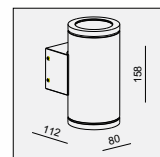

WL-1818-06 GU0 2x35W

MATERIAL:ALUMINUM+GLASS

LAMP:2xGU10 MAX.35W
Gu10 220-240V/50-60Hz

AVAILABLE COLOR:
Sand Grey, Sand Black, Sand White
Alu Brush

IP65/ROHS/CE/