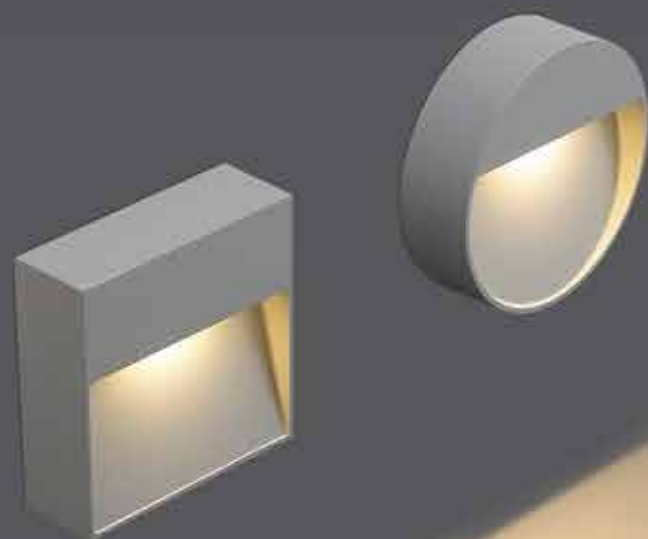

EYES LED 1x3W

MATERIAL:ALU DIE-CAST+GLASS
LAMP:BRIDGELUX V6 Array 1x 3.2W
348lm/3000K/CRI 80 292lm/3000K/CRI 90
INCL. LED POWER SUPPLY 350mA-DC
AC 100-240V/50-60Hz. ⊕
CRI 85/90.

AVAILABLE COLOR:
Sand Grey
Sand Black
Sand White

IP65/ROHS/CE/∇

EYE LED 1x3W

MATERIAL:ALU DIE-CAST+GLASS
LAMP:BRIDGELUX V6 Array 1x 3.2W
348lm/3000K/CRI 80 292lm/3000K/CRI 90
INCL. LED POWER SUPPLY 350mA-DC
AC 100-240V/50-60Hz. ⊕
CRI 85/90.

AVAILABLE COLOR:
Sand Grey
Sand Black
Sand White

IP65/ROHS/CE/∇