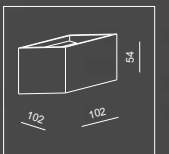

WE-1913 OBLIQUE G2 LED 1x5W

MATERIAL:ALUMINUM+PMMA

LAMP:BRIDGELUX V6 Array 1x 4.6W
471lm/3000K/CRI 80 399lm/3000K/CRI 90
INCL. LED POWER SUPPLY 500mA-DC
AC 100-240V/50-60Hz

AVAILABLE COLOR:Sand Black, Sand White, Sand Black/Gold,
Sand White/Gold, Alu Brush/White, Champagne

IP20/ROHS/CE/