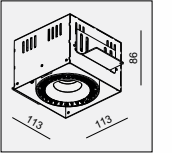

HIDE-201 MIDI QR70 1x50W

MATERIAL:ALU DIE-CAST + ALU + STEEL
ADJUSTABLE ANGLE:0~45°/355°

LAMP:1xQR70 MAX.50W
BA15D/12V EXCL.TRANSFO

AVAILABLE COLOR:
BK/WH
BK/BK
WH/WH

IP20/ROHS/CE/▽

116x116 H125