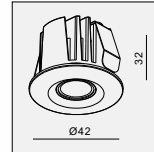

MATERIAL:ALU DIE-CAST+ALU
ADJUSTABLE ANGLE:FIXED

LAMP:BRIDGELUX V6 Array 1x 3.2W
348lm/3000K/CRI 80 292lm/3000K/CRI 90
EXCL.LED POWER SUPPLY 350mA-DC
LENS ANGLE:30°.CRI 80/90.

AVAILABLE COLOR:
Sand White
Sand Black
Alu Brush

IP20/ROHS/CE/▽

Ø36xH43