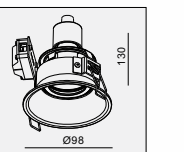

DL-6600-GU10 GU10 1x 50W

MATERIAL:ALUMINUM
ADJUSTABLE ANGLE:0~25°/350°

LAMP:1XGU10 MAX.50W
GU10 220-240V/50-60Hz

AVAILABLE COLOR:
Sand White
Sand Black
Alu Brush

IP20/ROHS/CE/▽

Ø92xH150