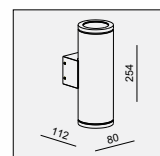

WL-1818-10 GU0 2x35W

MATERIAL:ALUMINUM+GLASS

LAMP:2xGU10 MAX.35W
Gu10 220-240V/50-60Hz

AVAILABLE COLOR:
Sand Grey, Sand Black, Sand White
Alu Brush

IP65/ROHS/CE/