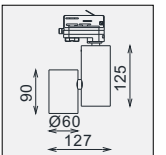

BROTHERS BOBO T-14W LED 1x14W

MATERIAL:ALUMINUM DIE-CAST
ROTATES:350°
SPOT HEAD ADJUST: 90°

LAMP:BRIDGELUX V10 ARRAY, 1x13.8W
1474lm/3000K/CRI80 1167lm/3000K/CRI90
INCL.LED POWER SUPPLY 500mA-DC
AC 220-240V/50-60Hz ⊕
REFLECTOR ANGLE:20°, 35°, 52°.CRI 80/90

AVAILABLE COLOR:
Sand White
Sand Black

IP20/ROHS/CE