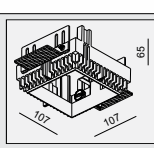

MOUNTING KIT 1
MATERIAL:ALU+STEEL

110x110 H140

MAKE 2 HIDE-9W LED 2x9W

MATERIAL:ALU DIE-CAST + ALU
ADJUSTABLE ANGLE:0~20°/360°

LAMP:BRIDGELUX V8 ARRAY 2x9.2W/500mA
2x945lm/CRI80/3000K,2x739lm/CRI90/3000K,
EXCL.LED POWER SUPPLY 500mA-DC
REFLECTOR ANGLE:23°, 34°, 50°. CRI 80/90.
INCL MOUNTING KIT 2