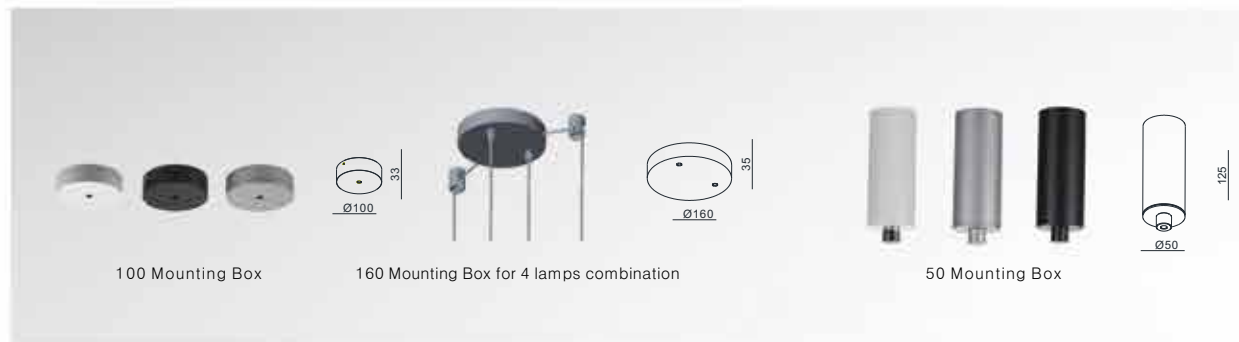

TONY MINI 4 DIM LED 4x5W

MATERIAL: ALUMINUM
ADJUSTABLE ANGLE: FIXED

LAMP: BRIDGELUX V6 ARRAY 4x4.6W/500mA, 4x440lm/CRI80/3000K, 4x375lm/CRI90/3000K, REFLECTOR ANGLE: 26°, 38°. CRI 80/90.
INCL. LED POWER SUPPLY 500mA-DC
AC 100-240V/50-60Hz
LENS ANGLE: 20°, 30°. CRI 80/90.

IP20/ROHS/CE/

TONY MINI 4 DIM H200: H=200mm
TONY MINI 4 DIM H400: H=400mm

TONY 4 DIM LED 4x9W

MATERIAL: ALUMINUM
ADJUSTABLE ANGLE: FIXED

LAMP: BRIDGELUX V8 ARRAY 4x9.2W/500mA, 4x945lm/CRI80/3000K, 4x739lm/CRI90/3000K, INCL. LED POWER SUPPLY 500mA-DC TRIAC DIM
AC 220-240V/50-60Hz
REFLECTOR ANGLE: 32°, 48°. CRI 80/90.

IP20/ROHS/CE/

TONY 4 DIM H250: H=250mm
TONY 4 DIM H400: H=400mm