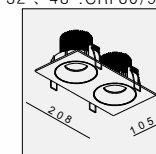

DE-202-6W LED 2x6W

MATERIAL:ALU DIE-CAST + ALU
ADJUSTABLE ANGLE:0~30°/355°

LAMP:BRIDGELUX V8 Array 2x 6.2W
2x703lm/3000K/CRI 80 2x550lm/3000K/
CRI 90
EXCL.LED POWER SUPPLY 350mA-DC
REFLECTOR ANGLE:17°, 32°, 48°.CRI 80/90.

AVAILABLE COLOR:
Sand White
Sand Black

IP20/ROHS/CE/▽

Ø98, L-103 H97