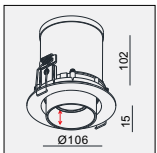

X-DANNY MINI-LX MZ LED 1x8W

MATERIAL:Alu die-cast
ADJUSTABLE ANGLE:0~80°/350°
LAMP: LUXEON MZ 1x7.8W/700mA, 780lm /CRI80/3000K
EVERLIGHT SMD 12x0.1W, EXCL.LED POWER SUPPLY 700mA-DC
REFLECTOR ANGLE:9°, 11° CRI 80.