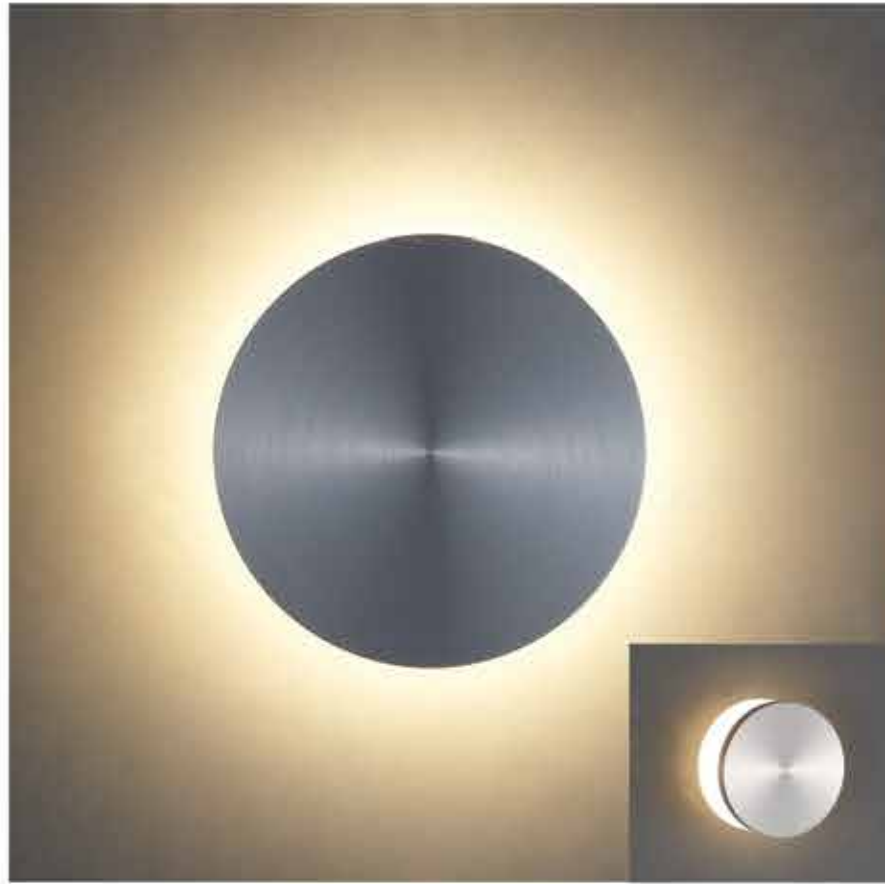

**WALL
RECESSED**

**WALL
RECESSED**

WE-1906 G2 LED1x2W

WE-1906 MAX G2 LED1x5W

MATERIAL:ALUMINUM+PMMA

MATERIAL:ALUMINUM+PMMA

LAMP:OSLON Square. 1x2.1W
224lm/CRI80/3000K,194lm/CRI90/3000K,
EXCL. LED POWER SUPPLY 700mA-DC
CRI 80/90.

LAMP:BRIDGELUX V6 ARRAY 1x4.6W/500mA
471lm/CRI80/3000K,399lm/CRI90/3000K,
EXCL. LED POWER SUPPLY 500mA-DC
CRI 80/90.

AVAILABLE COLOR:
Sand White
Sand Black
Alu Brush

AVAILABLE COLOR:
Sand White
Sand Black
Alu Brush

IP43/ROHS/CE/▽

IP43/ROHS/CE/▽

Ø40xH42

Ø68xH35

WE-1907 G2 LED1x2W

WE-1907 MAX G2 LED1x5W

MATERIAL:ALUMINUM+PMMA

MATERIAL:ALUMINUM+PMMA

LAMP:OSLON Square. 1x2.1W
224lm/CRI80/3000K,194lm/CRI90/3000K,
EXCL. LED POWER SUPPLY 700mA-DC
CRI 80/90.

LAMP:BRIDGELUX V6 ARRAY 1x4.6W/500mA
471lm/CRI80/3000K,399lm/CRI90/3000K,
EXCL. LED POWER SUPPLY 500mA-DC
CRI 80/90.

AVAILABLE COLOR:
Sand White
Sand Black
Alu Brush

AVAILABLE COLOR:
Sand White
Sand Black
Alu Brush

IP43/ROHS/CE/▽

IP43/ROHS/CE/▽

Ø40xH42

Ø68xH35