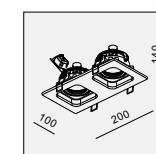

GD-1642 MR16 2x50W

MATERIAL:ALU DIE-CAST + ALU
ADJUSTABLE ANGLE:0~30°/350°
LAMP:2xMR16 MAX.50W
GU5.3/12V EXCL.TRANSFO

AVAILABLE COLOR:
WH/BK/WH, WH/BK/BK
AL/BK/AL, AL/BK/BK
WH/WH/WH, BK/BK/BK

IP20/ROHS/CE/▽
188x85 H150