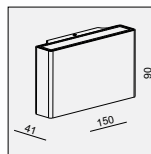

WL-1857 G9 1x40W

MATERIAL:ALUMINUM+GLASS

LAMP:1xG9 MAX.40W
G9 220-240V/50-60Hz

AVAILABLE COLOR:
Alu Brush, Sand Black, Sand White, Sand Grey

IP65/ROHS/CE/

LOTTA LED 2x4W

MATERIAL:ALUMINUM+GLASS

LAMP:LUXEON 3020 2D.2x5x0.87W
490lm/CRI80/3000K, 430lm/CRI90/3000K
INCL.LED POWER SUPPLY 700mA-DC
AC 100-240V/50-60Hz.CRI 80.

AVAILABLE COLOR:Sand Grey, Sand Black
Sand White, Alu Brush

IP54/ROHS/CE/

WE-1899 LED1x7W

MATERIAL:ALU DIE-CAST+GLASS

LAMP:EVERLIGHT SMD.18x0.4W
INCL. LED POWER SUPPLY 350mA-DC
AC 100-240V/50-60Hz .CRI 80.

AVAILABLE COLOR:
Sand Grey, Sand Black, Sand White

IP54/ROHS/CE/