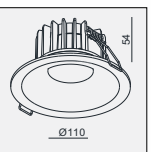

DE-200 FIX MAXI-24W LED 1x24W

MATERIAL:ALU DIE-CAST + ALU
ADJUSTABLE ANGLE::FIXED

LAMP:BRIDGELUX VERO13 16.8~ 24.2W
2030lm/3000K/CRI 80 1680lm/3000K/CRI90
INCL. LED POWER SUPPLY 500~700mA-DC
AC 100-240V/50-60Hz
REFLECTOR ANGLE:22°, 38°, 60°.CRI 80/90/97.

AVAILABLE COLOR:
Silver Grey
Matt White
Matt Black

IP54/ROHS/CE/

Ø114xH100