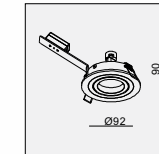

DL-5600 MR16 1x50W

MATERIAL:ALUMINUM
ADJUSTABLE ANGLE:0~28°/350°

LAMP:1xMR16 MAX.50W
GU5.3/12V EXCL.TRANSFO

AVAILABLE COLOR:
Sand White
Sand Black
Alu Brush

IP20/ROHS/CE/▽

Ø82xH100