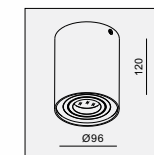

HDL-5600 GU10 1x50W

MATERIAL:ALUMINUM
ADJUSTABLE ANGLE:0~28°/350°

LAMP:1XGU10 MAX.50W
GU10 220~240V/50~60Hz ☑

AVAILABLE COLOR:
Sand White
Sand Black
Alu Brush

IP20/ROHS/CE/♻️