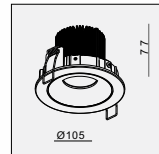

DE-200-6W LED 1x6W

MATERIAL:ALU DIE-CAST + ALU
ADJUSTABLE ANGLE:0~30°/355°

LAMP:BRIDGELUX V8 Array 1x 6.2W
703lm/3000K/CRI 80 550lm/3000K/CRI 90
EXCL.LED POWER SUPPLY 350mA-DC
REFLECTOR ANGLE:17°, 32°, 48°.CRI 80/90.

AVAILABLE COLOR:
Sand White
Sand Black

IP20/ROHS/CE/▽

Ø98xH97