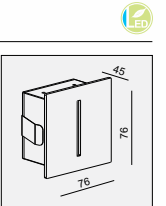

WE-1927 LED1x1~2W

MATERIAL:ALUMINUM

LAMP:OSLON Square.1x1~2.1W
138~224lm/CRI80/3000K,
120~194lm/CRI90/3000K,
EXCL. LED POWER SUPPLY 350~700mA-DC
CRI 80/90.

AVAILABLE COLOR:
Alu Brush. Sand White

IP20/ROHS/CE/

65x65 H55