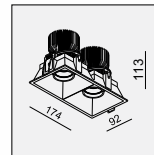

MAKE -9W LED 1x9W

MATERIAL:ALU DIE-CAST + ALU
ADJUSTABLE ANGLE:0~20°/355°

LAMP:BRIDGELUX V8 ARRAY 1x9.2W/500mA
945lm/CRI80/3000K,739lm/CRI90/3000K,
EXCL.LED POWER SUPPLY 500mA-DC
REFLECTOR ANGLE:23°, 34°, 50°. CRI 80/90.

IP20/ROHS/CE/▽

86x86 H140

MAKE 2-9W LED 2x9W

MATERIAL:ALU DIE-CAST + ALU
ADJUSTABLE ANGLE:0~20°/355°

LAMP:BRIDGELUX V8 ARRAY 2x9.2W/500mA
2x945lm/CRI80/3000K,2x739lm/CRI90/3000K,
EXCL.LED POWER SUPPLY 500mA-DC
REFLECTOR ANGLE:23°, 34°, 50°. CRI 80/90.

IP20/ROHS/CE/▽

168x86 H140

MAKE HIDE-9W LED 1x9W

MATERIAL:ALU DIE-CAST + ALU
ADJUSTABLE ANGLE:0~20°/360°

LAMP:BRIDGELUX V8 ARRAY 1x9.2W/500mA
945lm/CRI80/3000K,739lm/CRI90/3000K,
EXCL.LED POWER SUPPLY 500mA-DC
REFLECTOR ANGLE:23°, 34°, 50°. CRI 80/90.
INCL MOUNTING KIT 1

IP20/ROHS/CE/▽

KIT 1 H140

MOUNTING KIT 1
MATERIAL:ALU+STEEL

110x110 H140

MAKE 2 HIDE-9W LED 2x9W

MATERIAL:ALU DIE-CAST + ALU
ADJUSTABLE ANGLE:0~20°/360°

LAMP:BRIDGELUX V8 ARRAY 2x9.2W/500mA
2x945lm/CRI80/3000K,2x739lm/CRI90/3000K,
EXCL.LED POWER SUPPLY 500mA-DC
REFLECTOR ANGLE:23°, 34°, 50°. CRI 80/90.
INCL MOUNTING KIT 2

IP20/ROHS/CE/▽

KIT 2 H140

MOUNTING KIT 2
MATERIAL:ALU+STEEL

191x110 H140

EVA

EVA LED 1x9W

MATERIAL:ALU DIE-CAST + ALU
ADJUSTABLE ANGLE:0~20°/360°

LAMP:BRIDGELUX V8 ARRAY 1x9.2W/500mA
945lm/CRI80/3000K,739lm/CRI90/3000K,
EXCL.LED POWER SUPPLY 500mA-DC
REFLECTOR ANGLE:23°, 34°, 50°. CRI 80/90.

IP20/ROHS/CE/▽
Ø83 H150

EVA HIDE LED 1x9W

MATERIAL:ALU DIE-CAST + ALU
ADJUSTABLE ANGLE:0~20°/360°

LAMP:BRIDGELUX V8 ARRAY 1x9.2W/500mA
945lm/CRI80/3000K,739lm/CRI90/3000K,
EXCL.LED POWER SUPPLY 500mA-DC
REFLECTOR ANGLE:23°, 34°, 50°. CRI 80/90.
INCL MOUNTING KIT 5

IP20/ROHS/CE/▽
KIT 5 H150

MOUNTING KIT 5
MATERIAL:ALUMINUM

Ø114 H150