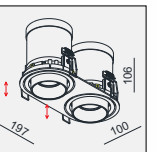

IP20/ROHS/CE/▽

Ø89, L-100 H126

**HALO DANNY
MINI x2-LX MZ** LED 2x8W

MATERIAL:Alu die-cast
ADJUSTABLE ANGLE:0~90°/350°

LAMP:LUXEON MZ 2x7.8W/700mA,
2x780lm/CRI80/3000K
EVERLIGHT SMD 12x0.1W,
EXCL.LED POWER SUPPLY 700mA-DC
REFLECTOR ANGLE:9°, 11°.CRI 80.