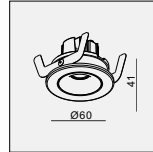

DE-200-1 /700 LED 1x2W

MATERIAL:ALU DIE-CAST+ALU
ADJUSTABLE ANGLE:0~20°/355°

LAMP:OSLON Square. 1x2.1W
224lm/3000K/CRI 80 194lm/3000K/CRI 90
EXCL.LED POWER SUPPLY 700mA-DC
LENS ANGLE:12°, 30°, 40°.CRI 80/90.

AVAILABLE COLOR:
Sand White
Sand Black
Alu Brush

IP20/ROHS/CE/

Ø54xH51