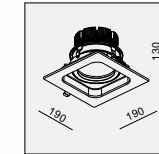

GDE-1941-31W LED 1x31W

MATERIAL:ALU DIE-CAST + ALU
ADJUSTABLE ANGLE:0~30°/350°

LAMP:BRIDGELUX VERO 18 ARRAY . 1x30.6W
3050lm/3000K/CRI80 2470lm/3000K/CRI90
EXCL.LED POWER SUPPLY 1050mA-DC
REFLECTOR ANGLE:18°, 28°, 42°.CRI 80/90.

AVAILABLE COLOR:
WH/BK/WH
AL/BK/AL
WH/BK
WH/WH/WH

IP20/ROHS/CE/▽

Ø180xH150