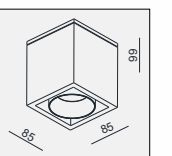

Front Ring for COURSE (IP43)

Front Ring for RISE

IP65 Front Ring & Wall Plate for COURSE

Lamp(IP40)