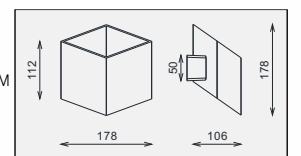

CUBE DIM LED 2x6W

MATERIAL:ALU DIE-CAST + ALU+GLASS

LAMP:BRIDGELUX V8 ARRAY 2x6.2W/350mA, 2x703lm/CRI80/3000K,2x550lm/CRI90/3000K, INCL. LED POWER SUPPLY 350mA-DC TRIAC DIM AC 220-240V/50-60Hz. ⊕