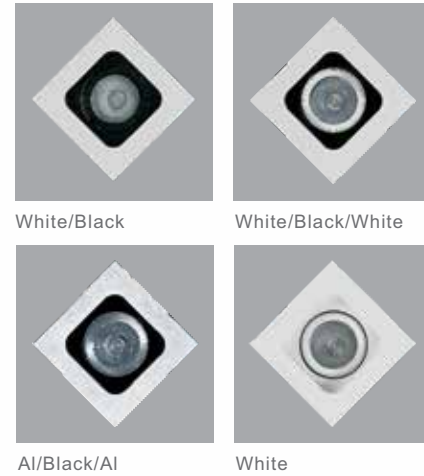

IP20/ROHS/CE/▽

298x150x160H

HIDE-20 M

GD-1X4 SERIES

- ①The major parts are made by pure aluminum and treated by CNC lathe machine accurately. It is popular and easily installation.
- ②Different product size for MR16, AR70, QR111 and COB LED etc...