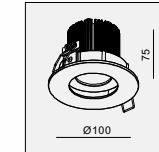

DE-260-6W LED 1x6W

MATERIAL:ALU DIE-CAST + ALU
ADJUSTABLE ANGLE:0~20°

LAMP:BRIDGELUX V8 Array 1x 6.2W
703lm/3000K/CRI 80 550lm/3000K/CRI 90
EXCL.LED POWER SUPPLY 350mA-DC
REFLECTOR ANGLE:17°, 32°, 48°.CRI 80/90.

AVAILABLE COLOR:
WH/BK
WH/WH
BK/BK

IP20/ROHS/CE/▽

Ø80xH95