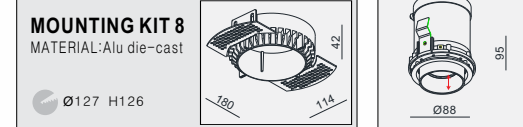

X-HALO DANNY MINI LED 1x9W

MATERIAL:Alu die-cast
ADJUSTABLE ANGLE:0~80°/350°
LAMP:BRIDGELUX V8 ARRAY 1x9.2W/500mA, 945lm/CRI80/3000K, 739lm/CRI90/3000K, EVERLIGHT SMD 12x0.1W, EXCL.LED POWER SUPPLY 500mA-DC
REFLECTOR ANGLE:17°, 32°, 48°.CRI 80/90.

IP20/ROHS/CE/▽
Ø89 H123

X-HALO DANNY MINI-LX MZ LED 1x8W

MATERIAL:Alu die-cast
ADJUSTABLE ANGLE:0~80°/350°
LAMP: LUXEON MZ 1x7.8W/700mA, 780lm /CRI80/3000K
EVERLIGHT SMD 12x0.1W, EXCL.LED POWER SUPPLY 700mA-DC
REFLECTOR ANGLE:9°, 11° CRI 80.