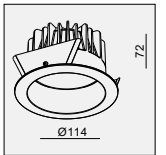

NEW 130 MIDI-13W

MATERIAL:ALU DIE-CAST + PMMA
ADJUSTABLE ANGLE:FIXED

LAMP:LUXEON 3030 2D 12x1.07W/500mA,
1436lm/CRI80/3000K,1267lm/CRI90/3000K,
EXCL.LED POWER SUPPLY 500mA-DC
3000K/4000K/5000K.CRI 80/90

AVAILABLE COLOR:
Sand Black
Sand White
Silver Grey
Sand Black/Sand Gold
Sand White/Sand Gold

IP44/ROHS/CE/▽

Ø133 H105