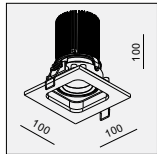

GDE-1641-9W LED 1x9W

MATERIAL:ALU DIE-CAST + ALU
ADJUSTABLE ANGLE:0~28°/350°
LAMP:BRIDGELUX V8 Array 1x 9.2W
945lm/3000K/CRI 80 739lm/3000K/CRI 90
EXCL.LED POWER SUPPLY 500mA-DC
REFLECTOR ANGLE:17°, 32°, 48°.CRI 80/90.

AVAILABLE COLOR:
WH/BK/WH, WH/BK/BK
AL/BK/AL, AL/BK/BK
WH/WH/WH, BK/BK/BK

IP20/ROHS/CE/▽
Ø89xH135