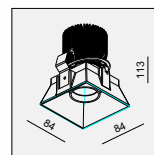

MAKE -9W LED 1x9W

MATERIAL:ALU DIE-CAST + ALU
ADJUSTABLE ANGLE:0~20°/355°

LAMP:BRIDGELUX V8 ARRAY 1x9.2W/500mA
945lm/CRI80/3000K,739lm/CRI90/3000K,
EXCL.LED POWER SUPPLY 500mA-DC
REFLECTOR ANGLE:23°, 34°, 50°. CRI 80/90.

IP20/ROHS/CE/▽

86x86 H140

MAKE 2-9W LED 2x9W

MATERIAL:ALU DIE-CAST + ALU
ADJUSTABLE ANGLE:0~20°/355°

LAMP:BRIDGELUX V8 ARRAY 2x9.2W/500mA
2x945lm/CRI80/3000K,2x739lm/CRI90/3000K,
EXCL.LED POWER SUPPLY 500mA-DC
REFLECTOR ANGLE:23°, 34°, 50°. CRI 80/90.

IP20/ROHS/CE/▽

168x86 H140

MAKE HIDE-9W LED 1x9W

MATERIAL:ALU DIE-CAST + ALU
ADJUSTABLE ANGLE:0~20°/360°

LAMP:BRIDGELUX V8 ARRAY 1x9.2W/500mA
945lm/CRI80/3000K,739lm/CRI90/3000K,
EXCL.LED POWER SUPPLY 500mA-DC
REFLECTOR ANGLE:23°, 34°, 50°. CRI 80/90.
INCL MOUNTING KIT 1

IP20/ROHS/CE/▽

KIT 1 H140

MOUNTING KIT 1
MATERIAL:ALU+STEEL

110x110 H140

MAKE 2 HIDE-9W LED 2x9W

MATERIAL:ALU DIE-CAST + ALU
ADJUSTABLE ANGLE:0~20°/360°

LAMP:BRIDGELUX V8 ARRAY 2x9.2W/500mA
2x945lm/CRI80/3000K,2x739lm/CRI90/3000K,
EXCL.LED POWER SUPPLY 500mA-DC
REFLECTOR ANGLE:23°, 34°, 50°. CRI 80/90.
INCL MOUNTING KIT 2

IP20/ROHS/CE/▽

KIT 2 H140

MOUNTING KIT 2
MATERIAL:ALU+STEEL

191x110 H140

EVA

EVA LED 1x9W

MATERIAL:ALU DIE-CAST + ALU
ADJUSTABLE ANGLE:0~20°/360°

LAMP:BRIDGELUX V8 ARRAY 1x9.2W/500mA
945lm/CRI80/3000K,739lm/CRI90/3000K,
EXCL.LED POWER SUPPLY 500mA-DC
REFLECTOR ANGLE:23°, 34°, 50°. CRI 80/90.

IP20/ROHS/CE/▽
Ø83 H150

EVA HIDE LED 1x9W

MATERIAL:ALU DIE-CAST + ALU
ADJUSTABLE ANGLE:0~20°/360°

LAMP:BRIDGELUX V8 ARRAY 1x9.2W/500mA
945lm/CRI80/3000K,739lm/CRI90/3000K,
EXCL.LED POWER SUPPLY 500mA-DC
REFLECTOR ANGLE:23°, 34°, 50°. CRI 80/90.
INCL MOUNTING KIT 5

IP20/ROHS/CE/▽
KIT 5 H150

MOUNTING KIT 5
MATERIAL:ALUMINUM

Ø114 H150