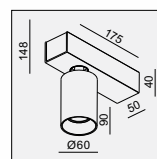

SAGITTARIUS

SAGITTARIUS LED 1x9W

MATERIAL:ALU DIE-CAST+ ALU
ADJUSTABLE ANGLE:0~90°/355°

LAMP:BRIDGELUX V8 ARRAY 1x9.2W/500mA,
945lm/CRI80/3000K, 739lm/CRI90/3000K,
INCL. LED POWER SUPPLY 500mA-DC
AC 100-240V/50-60Hz
REFLECTOR ANGLE:17°, 32°, 48°.CRI 80/90.

AVAILABLE COLOR:
Sand White/Black
Sand Black
Sand Black/Gold

IP20/ROHS/CE/

SAGITTARIUS DIM LED 1x9W

MATERIAL:ALU DIE-CAST+ ALU
ADJUSTABLE ANGLE:0~90°/355°

LAMP:BRIDGELUX V8 ARRAY 1x9.2W/500mA,
945lm/CRI80/3000K, 739lm/CRI90/3000K,
INCL. LED POWER SUPPLY 500mA-DC
TRIAC DIM
AC 220-240V/50-60Hz
REFLECTOR ANGLE:17°, 32°, 48°.CRI 80/90.

AVAILABLE COLOR:
Sand White/Black
Sand Black
Sand Black/Gold

IP20/ROHS/CE/

SAGITTARIUS 2 LED 2x9W

MATERIAL:ALU DIE-CAST+ ALU
ADJUSTABLE ANGLE:0~90°/355°

LAMP:BRIDGELUX V8 ARRAY 2x9.2W/500mA,
2x945lm/CRI80/3000K, 2x739lm/CRI90/3000K,
INCL. LED POWER SUPPLY 500mA-DC
AC 220-240V/50-60Hz
REFLECTOR ANGLE:17°, 32°, 48°.CRI 80/90.

AVAILABLE COLOR:
Sand White/Black
Sand Black
Sand Black/Gold

IP20/ROHS/CE/

SAGITTARIUS 2 DIM LED 2x9W

MATERIAL:ALU DIE-CAST+ ALU
ADJUSTABLE ANGLE:0~90°/355°

LAMP:BRIDGELUX V8 ARRAY 2x9.2W/500mA,
2x945lm/CRI80/3000K, 2x739lm/CRI90/3000K,
INCL. LED POWER SUPPLY 500mA-DC
TRIAC DIM
AC 220-240V/50-60Hz
REFLECTOR ANGLE:17°, 32°, 48°.CRI 80/90.

AVAILABLE COLOR:
Sand White/Black
Sand Black
Sand Black/Gold

IP20/ROHS/CE/

SAGITTARIUS 3 LED 3x9W

MATERIAL:ALU DIE-CAST+ ALU
ADJUSTABLE ANGLE:0~90°/355°

LAMP:BRIDGELUX V8 ARRAY 3x9.2W/500mA,
3x945lm/CRI80/3000K, 3x739lm/CRI90/3000K,
INCL. LED POWER SUPPLY 500mA-DC
AC 220-240V/50-60Hz
REFLECTOR ANGLE:17°, 32°, 48°.CRI 80/90.

AVAILABLE COLOR:
Sand White/Black
Sand Black
Sand Black/Gold

IP20/ROHS/CE/

SAGITTARIUS 3 DIM LED 3x9W