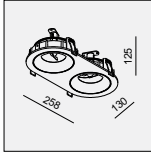

AVAILABLE COLOR:
WH/BK
BK/BK

IP20/ROHS/CE/

Ø121,L-128 H82

DE-200x2 MIDI QR70 2X50W

MATERIAL:ALUMINUM DIE-CAST
ADJUSTABLE ANGLE:0~30°/355°

LAMP:2xQR70 MAX.50W
BA15D/12V EXCL.TRANSFO

AVAILABLE COLOR:
Sand White
Sand Black