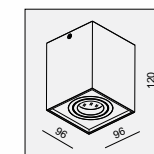

HDL-5601 GU10 1x50W

MATERIAL:ALUMINUM
ADJUSTABLE ANGLE:0~28°/350°

LAMP:1XGU10 MAX.50W
GU10 220~240V/50~60Hz ☑

AVAILABLE COLOR:
Sand White
Sand Black
Alu Brush

IP20/ROHS/CE/♻️