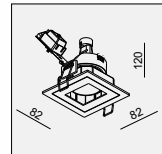

KEVIN-MR16 MR16 1x50W

MATERIAL:ALU DIE-CAST
ADJUSTABLE ANGLE:0~18°
LAMP:1xMR16 MAX.50W
GU5.3/12V EXCL.TRANSFO

AVAILABLE COLOR:
BLK
WHI
SLV GRY
IP20/ROHS/CE/▽

Ø76xH135