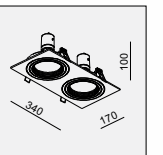

AVAILABLE COLOR:
Sand White
Sand Black
Alu Brush

IP20/ROHS/CE/▽

320x150 H130

CEILING
SURFACE

CEILING
SURFACE

DY-1X8 SERIES

DY-1680 MR16 1x50W

MATERIAL:ALUMINUM DIE-CAST+STEEL
ADJUSTABLE ANGLE:0~25°/355°