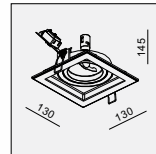

DY-1781 QR70 1x50W

MATERIAL:ALUMINUM DIE-CAST+STEEL
ADJUSTABLE ANGLE:0~28°/355°

LAMP:1xQR70 MAX.50W
BA15D/12V EXCL.TRANSFO

AVAILABLE COLOR:
WH/BK
WH/WH

IP20/ROHS/CE/▽

120x120 H165