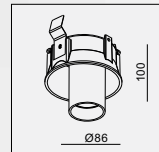

EVA OK HIDE-6W LED 1x6W

MATERIAL: ALU DIE-CAST + ALU
ADJUSTABLE ANGLE: 0~20°/360°

LAMP: BRIDGELUX V8 ARRAY 1x6.2W/350mA, 703lm/CRI80/3000K, 550lm/CRI90/3000K, EXCL. LED POWER SUPPLY 350mA-DC
REFLECTOR ANGLE: 23°, 34°, 50°. CRI 80/90.
INCL. MOUNTING KIT 5

IP20/ROHS/CE/▽

KIT 5 H90

MOUNTING KIT 5
MATERIAL: ALUMINUM

Ø114 H150