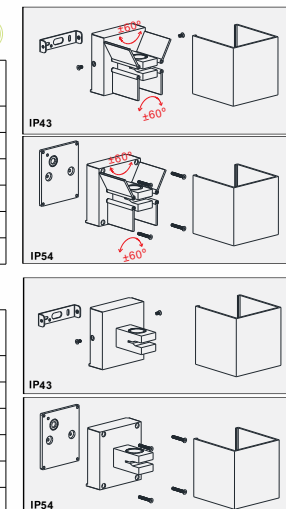

OPEN

MATERIAL:ALU DIE-CAST+ ALU+GLASS

AVAILABLE COLOR:Sand White,Sand Black,Sand Grey,Sand White/Gold,Sand Black/Gold ROHS/CE/☑/☑

MODEL NO.	POWER (W)	DRIVER(INCL.)	LUMINOUS FLUX(lm) 3000K/CRI80	LUMINOUS FLUX(lm) 3000K/CRI90	LAMP BRIDGELUX	INPUT VOLTAGE (V)	IP
OPEN-6W	2x3.2W	350mA NO DIM	2x348	2x292	V6 ARRAY	100~240V	43
OPEN	2x4.6W	500mA NO DIM	2x471	2x399	V6 ARRAY	100~240V	43
OPEN DIM	2x4.6W	500mA TRIAC DIMMING	2x471	2x399	V6 ARRAY	220~240V	43
OPEN OUT-6W	2x3.2W	350mA NO DIM	2x348	2x292	V6 ARRAY	100~240V	54
OPEN OUT	2x4.6W	500mA NO DIM	2x471	2x399	V6 ARRAY	100~240V	54
OPEN OUT DIM	2x4.6W	500mA TRIAC DIMMING	2x471	2x399	V6 ARRAY	220~240V	54

MODEL NO.	POWER (W)	DRIVER(INCL.)	LUMINOUS FLUX(lm) 3000K/CRI80	LUMINOUS FLUX(lm) 3000K/CRI90	LAMP BRIDGELUX	INPUT VOLTAGE (V)	IP
OPEN FIX-6W	2x3.2W	350mA NO DIM	2x348	2x292	V6 ARRAY	100~240V	43
OPEN FIX	2x4.6W	500mA NO DIM	2x471	2x399	V6 ARRAY	100~240V	43
OPEN FIX DIM	2x4.6W	500mA TRIAC DIMMING	2x471	2x399	V6 ARRAY	220~240V	43
OPEN FIX OUT-6W	2x3.2W	350mA NO DIM	2x348	2x292	V6 ARRAY	100~240V	54
OPEN FIX OUT	2x4.6W	500mA NO DIM	2x471	2x399	V6 ARRAY	100~240V	54
OPEN FIX OUT DIM	2x4.6W	500mA TRIAC DIMMING	2x471	2x399	V6 ARRAY	220~240V	54