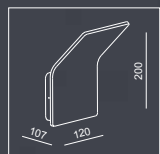

WE-1931 DIM G2 LED 1x6W

MATERIAL:ALUMINUM+PC

LAMP:BRIDGELUX V8 ARRAY 1x6.2W/350mA, 703lm/3000K/CRI 80 550lm/3000K/CRI 90
INCL.LED POWER SUPPLY 350mA-DC TRIAC DIM
AC 100-240V/50-60Hz

AVAILABLE COLOR:Sand White, Sand Black, Chrome

IP20/ROHS/CE/