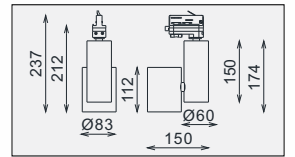

BROTHERS-33W LED 1x33W

MATERIAL:ALUMINUM
ROTATES:350°
SPOT HEAD ADJUST: 90°

LAMP:V15 Array 1x33.3W/900mA,
3550lm/CRI80/3000K,2793lm/CRI90/3000K,
INCL.LED POWER SUPPLY 900mA-DC
AC 220-240V/50-60Hz
REFLECTOR ANGLE:19°, 31°, 43°.CRI 80/90.

AVAILABLE COLOR:
WHI/GLD
WHI/BLK
BLK/GLD
SLV GRY/BLK

IP20/ROHS/CE