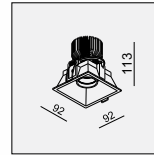

MAKE -9W LED 1x9W

MATERIAL:ALU DIE-CAST + ALU
ADJUSTABLE ANGLE:0~20°/355°

LAMP:BRIDGELUX V8 ARRAY 1x9.2W/500mA
945lm/CRI80/3000K,739lm/CRI90/3000K,
EXCL.LED POWER SUPPLY 500mA-DC
REFLECTOR ANGLE:23°, 34°, 50°. CRI 80/90.

IP20/ROHS/CE/▽

86x86 H140

MAKE 2-9W LED 2x9W

MATERIAL:ALU DIE-CAST + ALU
ADJUSTABLE ANGLE:0~20°/355°

LAMP:BRIDGELUX V8 ARRAY 2x9.2W/500mA
2x945lm/CRI80/3000K,2x739lm/CRI90/3000K,
EXCL.LED POWER SUPPLY 500mA-DC
REFLECTOR ANGLE:23°, 34°, 50°. CRI 80/90.

IP20/ROHS/CE/▽

168x86 H140

MAKE HIDE-9W LED 1x9W

MATERIAL:ALU DIE-CAST + ALU
ADJUSTABLE ANGLE:0~20°/360°

LAMP:BRIDGELUX V8 ARRAY 1x9.2W/500mA
945lm/CRI80/3000K,739lm/CRI90/3000K,
EXCL.LED POWER SUPPLY 500mA-DC
REFLECTOR ANGLE:23°, 34°, 50°. CRI 80/90.
INCL MOUNTING KIT 1

IP20/ROHS/CE/▽

KIT 1 H140

MOUNTING KIT 1
MATERIAL:ALU+STEEL

110x110 H140

MAKE 2 HIDE-9W LED 2x9W

MATERIAL:ALU DIE-CAST + ALU
ADJUSTABLE ANGLE:0~20°/360°

LAMP:BRIDGELUX V8 ARRAY 2x9.2W/500mA
2x945lm/CRI80/3000K,2x739lm/CRI90/3000K,
EXCL.LED POWER SUPPLY 500mA-DC
REFLECTOR ANGLE:23°, 34°, 50°. CRI 80/90.
INCL MOUNTING KIT 2

IP20/ROHS/CE/▽

KIT 2 H140

MOUNTING KIT 2
MATERIAL:ALU+STEEL

191x110 H140

EVA

EVA LED 1x9W

MATERIAL:ALU DIE-CAST + ALU
ADJUSTABLE ANGLE:0~20°/360°

LAMP:BRIDGELUX V8 ARRAY 1x9.2W/500mA
945lm/CRI80/3000K,739lm/CRI90/3000K,
EXCL.LED POWER SUPPLY 500mA-DC
REFLECTOR ANGLE:23°, 34°, 50°. CRI 80/90.

IP20/ROHS/CE/▽
Ø83 H150

EVA HIDE LED 1x9W

MATERIAL:ALU DIE-CAST + ALU
ADJUSTABLE ANGLE:0~20°/360°

LAMP:BRIDGELUX V8 ARRAY 1x9.2W/500mA
945lm/CRI80/3000K,739lm/CRI90/3000K,
EXCL.LED POWER SUPPLY 500mA-DC
REFLECTOR ANGLE:23°, 34°, 50°. CRI 80/90.
INCL MOUNTING KIT 5

IP20/ROHS/CE/▽
KIT 5 H150

MOUNTING KIT 5
MATERIAL:ALUMINUM

Ø114 H150