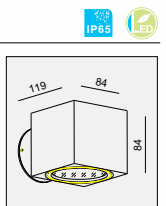

WE-1916-6 LED 1x9W

MATERIAL:ALUMINUM+GLASS

LAMP:OSLON Square, 1x6x1.5W
1010lm/CRI80/3000K, 870lm/CRI90/3000K,
INCL. LED POWER SUPPLY 500mA-DC
AC100-240V/50-60Hz
LENS ANGLE:12°, 30°, 40°.CRI 80.

AVAILABLE COLOR:
Alu Grey, Sand Black, Sand White

IP65/ROHS/CE/▽