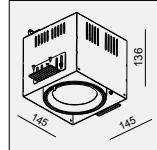

HIDE-201M-36W LED 1x36W

MATERIAL:ALUMINUM+STEEL
ADJUSTABLE ANGLE:0~30°/355°
LAMP:BRIDGELUX VERO18 1x35.6W
4211lm/3000K/CRI 80 3268lm/3000K/CRI90
EXCL.LED POWER SUPPLY 1200mA-DC
REFLECTOR ANGLE:18°, 28°, 42°.CRI 80/90.

AVAILABLE COLOR:
BK/WH
BK/BK
WH/WH

IP20/ROHS/CE/▽

150x150 H160