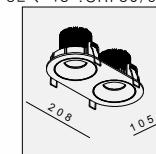

DE-200x2-6W LED 2x6W

MATERIAL:ALU DIE-CAST + ALU
ADJUSTABLE ANGLE:0~30°/355°

LAMP:BRIDGELUX V8 Array 2x 6.2W
2x703lm/3000K/CRI 80 2x550lm/3000K/
CRI 90
EXCL.LED POWER SUPPLY 350mA-DC
REFLECTOR ANGLE:17°, 32°, 48°.CRI 80/90.

AVAILABLE COLOR:
Sand White
Sand Black

IP20/ROHS/CE/▽

Ø98, L-103 H97