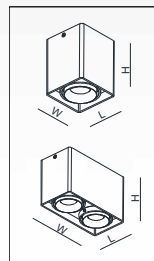

CEILING SURFACE

CEILING SURFACE

FASHION ED

MATERIAL:ALU DIE-CAST+ALU ADJUSTABLE ANGLE:0~20°/350°
 AVAILABLE COLOR:WH/BK/WH, Champagne, Sand Black, WH/BK IP20/ROHS/CE/☑/♻️

MODEL NO.	POWER (W)	DRIVER(INCL.)	LUMINOUS FLUX(lm) 3000K/CR180	LUMINOUS FLUX(lm) 3000K/CR190	LAMP (BRIDGELUX)	REFLECTOR ANGLE	SIZE(mm) WxLxH	INPUT VOLTAGE (V)
FASHION ED-6W	1x6.2W	350mA	703	550	V8 Array	17, 32°, 48°	93x93x130	100~240V
FASHION ED-9W	1x9.2W	500mA	945	739	V8 Array	17, 32°, 48°	93x93x130	100~240V
FASHION ED-MR16	1x50W	12V TRANSFO	/	/	MR16	/	93x93x120	220~240V
FASHION ED-GU10	1x50W	/	/	/	GU10	/	93x93x120	220~240V
FASHION 2 ED-6W	2x6.2W	350mA	2x703	2x550	V8 Array	17, 32°, 48°	186x93x130	100~240V
FASHION 2 ED-9W	2x9.2W	500mA	2x945	2x739	V8 Array	17, 32°, 48°	186x93x130	100~240V
FASHION 2 ED-MR16	2x50W	12V TRANSFO	/	/	MR16	/	186x93x120	220~240V
FASHION 2 ED-GU10	2x50W	/	/	/	GU10	/	186x93x120	220~240V