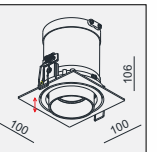

IP20/ROHS/CE/▽

Ø89 H126

**HALO DANNY
MINI 1-LX MZ** LED 1x8W

MATERIAL:Alu die-cast
ADJUSTABLE ANGLE:0~90°/350°

LAMP:LUXEON MZ 1x7.8W/700mA,
780lm/CRI80/3000K
EVERLIGHT SMD 12x0.1W,
EXCL.LED POWER SUPPLY 700mA-DC
REFLECTOR ANGLE:9°, 11°.CRI 80.