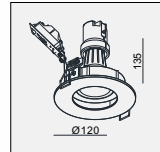

DE-260 MIDI-PAR20 PAR20 1x 50W

MATERIAL:ALU DIE-CAST + ALU
ADJUSTABLE ANGLE:0~20°
LAMP:1xPAR20 MAX.50W
E27 220-240V/50-60Hz

AVAILABLE COLOR:
Sand White
Sand Black
Alu Brush
IP20/ROHS/CE/▽
Ø105xH150