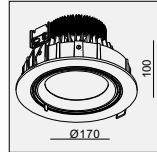

AVAILABLE COLOR:
Sand White
Sand Black

IP20/ROHS/CE/▽

Ø160xH130

DE-200M QR111 1x50W

DE-200M CDM-R111 1x70W

MATERIAL:ALU DIE-CAST + STEEL
ADJUSTABLE ANGLE:0~36°/350°
LAMP:1xQR111 MAX.50W
G53/12V EXCL.TRANSFO
LAMP:1xCDM-R111 MAX.70W
GX10/220-240V EXCL.TRANSFO