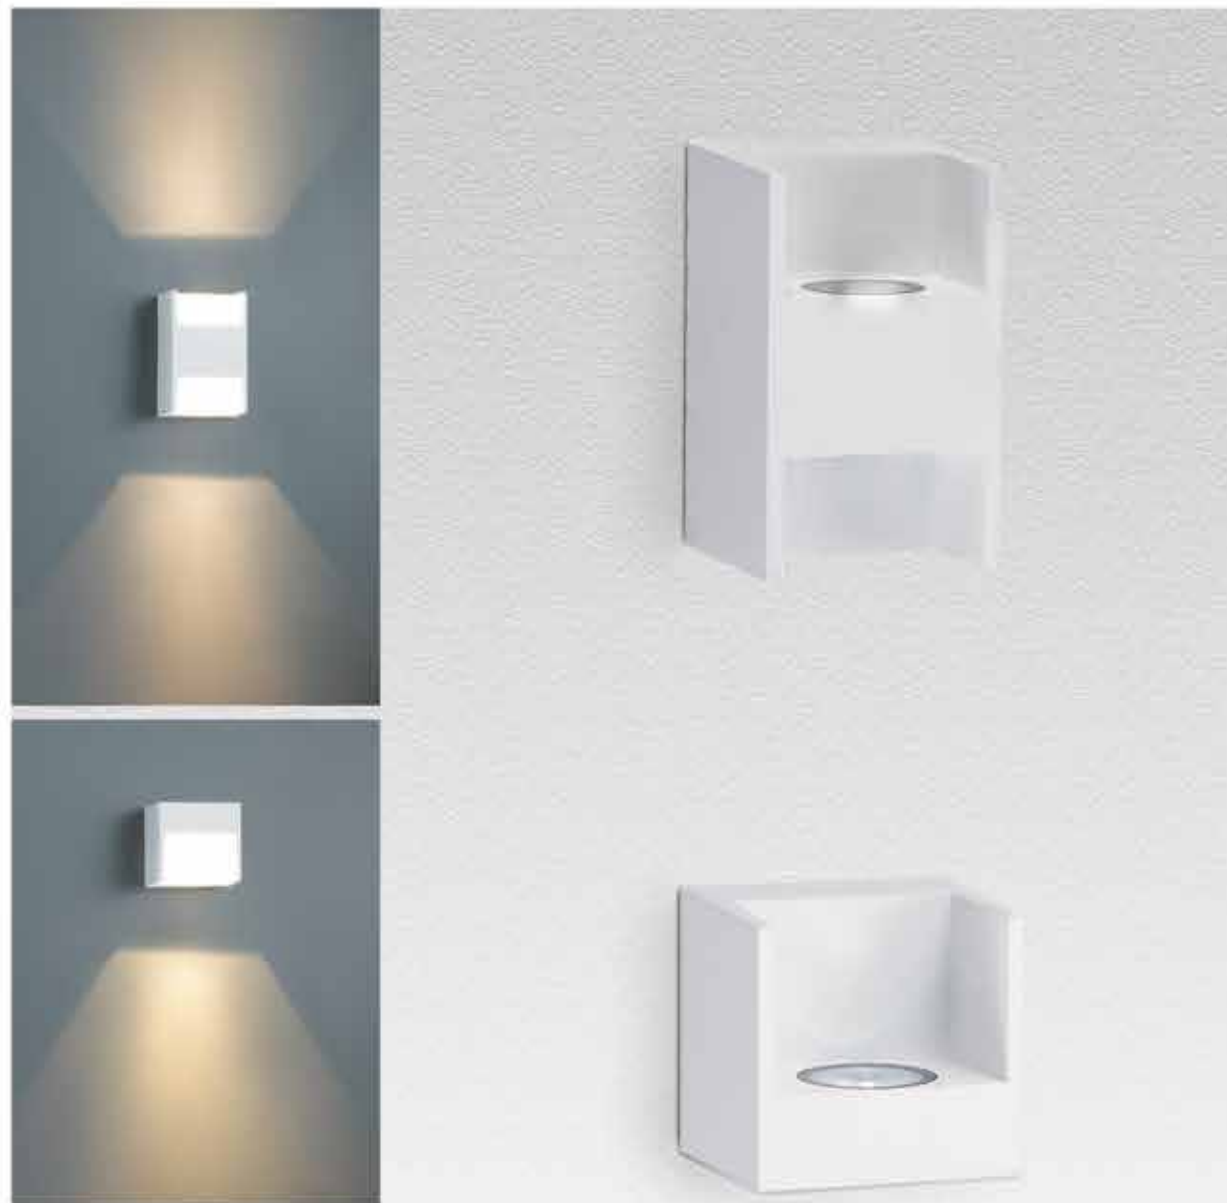

WE-1910 LED 1x3W

MATERIAL:ALU DIE-CAST+GLASS

LAMP:BRIDGELUX V6 Array 1x 3.2W
348lm/3000K/CRI 80 292lm/3000K/CRI 90
INCL.LED POWER SUPPLY 350mA-DC
LENS ANGLE:30°.CRI 80/90.

AVAILABLE COLOR:
Sand Grey, Sand Black, Sand White

IP54/ROHS/CE/∇

MATERIAL:ALU DIE-CAST+GLASS

LAMP:BRIDGELUX V6 Array 2x 3.2W
2x348lm/3000K/CRI 80 2x292lm/3000K/CRI 90
INCL.LED POWER SUPPLY 350mA-DC
LENS ANGLE:30°.CRI 80/90.

AVAILABLE COLOR:
Sand Grey, Sand Black, Sand White

IP54/ROHS/CE/∇