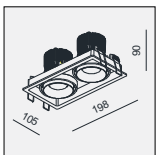

FASHION 2-9W LED 2x9W

MATERIAL:ALUMINUM DIE-CAST+STEEL ADJUSTABLE ANGLE:0~30°/350°

LAMP:BRIDGELUX V8 Array 2x 9.2W
2x945lm/3000K/CRI 80 2x739lm/3000K/CRI 90
EXCL.LED POWER SUPPLY 500mA-DC
REFLECTOR ANGLE:17°, 32°, 48°.CRI 80/90.

AVAILABLE COLOR:
WH/BK/WH
WH/BK/BK
BK/BK/BK

IP20/ROHS/CE/▽

188x95x110H