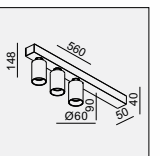

SAGITTARIUS 3 DIM LED 3x9W

MATERIAL:ALU DIE-CAST+ ALU
ADJUSTABLE ANGLE:0~90°/355°

LAMP:BRIDGELUX V8 ARRAY 3x9.2W/500mA,
3x945lm/CRI80/3000K, 3x739lm/CRI90/3000K,
INCL. LED POWER SUPPLY 500mA-DC
TRIAC DIM
AC 220-240V/50-60Hz
REFLECTOR ANGLE:17°, 32°, 48°.CRI 80/90.

AVAILABLE COLOR:
Sand White/Black
Sand Black
Sand Black/Gold

IP20/ROHS/CE/