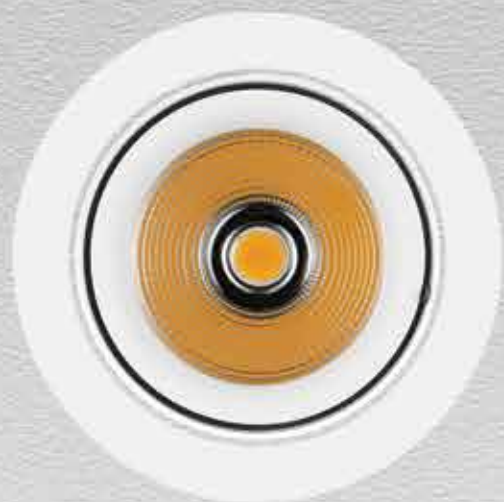

AVAILABLE COLOR:
Sand White
Sand Black

IP20/ROHS/CE/

Ø98, L-103 H75

CEILING
RECESSED

CEILING
RECESSED

DE-20 SERIES

DE-20 series with curved design, it is an attractive product.
DE-20 series have been hot sell since 2012 and developed bigger size in 2013 to meet customer's requirements.
BRIDGELUX LED with 600LM~4500LM. It can widely used in commercial and family.