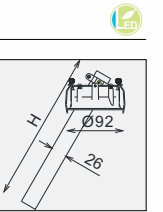

EVA DESIGN LX MZ LED 1x8W

MATERIAL:ALU DIE-CAST + ALU
ADJUSTABLE ANGLE:0~30°/355°

LAMP: LUXEON MZ 1x7.8W/700mA
780lm/CRI80/3000K,
EXCL.LED POWER SUPPLY 700mA-DC
REFLECTOR ANGLE:20°, 33°.CRI 80.

AVAILABLE COLOR:
WHI
BLK
WHI/GLD
WHI/BLK
BLK/GLD
SLV GRY/BLK

IP20/ROHS/CE/▽
Ø83

EVA DESIGN-LUXEON MZ H250:H=250mm

EVA DESIGN-LUXEON MZ H400:H=400mm

EVA DESIGN HIDE-LX MZ LED 1x8W

MATERIAL:ALU DIE-CAST + ALU
ADJUSTABLE ANGLE:0~30°/355°

LAMP: LUXEON MZ 1x7.8W/700mA
780lm/CRI80/3000K,
EXCL.LED POWER SUPPLY 700mA-DC
REFLECTOR ANGLE:20°, 33°.CRI 80.
INCL MOUNTING KIT 5

AVAILABLE COLOR:
WHI
BLK
WHI/GLD
WHI/BLK
BLK/GLD
SLV GRY/BLK

IP20/ROHS/CE/▽
KIT 5