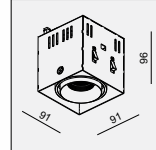

HIDE-201-9W LED 1x9W

MATERIAL:ALU DIE-CAST + ALU + STEEL
ADJUSTABLE ANGLE:0~22°/355°

LAMP:BRIDGELUX V8 Array 1x9.2W
945lm/3000K/CRI 80 739lm/3000K/CRI 90
EXCL.LED POWER SUPPLY 500mA-DC
REFLECTOR ANGLE:17°, 32°, 48°.CRI 80/90.
INCL MOUNTING KIT 3

AVAILABLE COLOR:
BK/WH
BK/BK
WH/WH

IP20/ROHS/CE/▽
KIT 1 H116