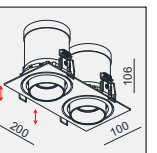

IP20/ROHS/CE/▽

Ø89, L-100 H126

**HALO DANNY
MINI 2-LX MZ** LED 2x8W

MATERIAL:Alu die-cast
ADJUSTABLE ANGLE:0~90°/350°

LAMP:LUXEON MZ 2x7.8W/700mA,
2x780lm/CRI80/3000K
EVERLIGHT SMD 12x0.1W,
EXCL.LED POWER SUPPLY 700mA-DC
REFLECTOR ANGLE:9°, 11°.CRI 80.