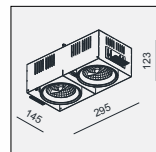

HIDE-202M QR111 2x100W

MATERIAL:ALU DIE-CAST+STEEL
ADJUSTABLE ANGLE:0~45°/350°
LAMP:2xQR111 MAX.2x100W
G53/12V EXCL.TRANSFO

AVAILABLE COLOR:
BK/WH
BK/BK
WH/WH