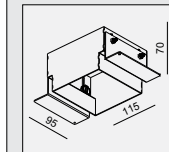

AVAILABLE COLOR:
BK/WH
BK/BK
WH/WH

IP20/ROHS/CE/▽
KIT 1 H116

MOUNTING KIT 3

MATERIAL:STEEL

100x100 H116

HIDE-201 MR16 1x50W

MATERIAL:ALU DIE-CAST + ALU + STEEL
ADJUSTABLE ANGLE:0~30°/355°

LAMP:1xMR16 MAX.50W
GU5.3/12V EXCL.TRANSFO
INCL MOUNTING KIT 3