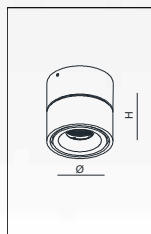

To perfect this series, now we have developed the new mini size, it has 6W-9W outputs for options, with a compact dimension of 75mm. Together with the original 9W-14W/100mm version, they have become a completed series of luminaire!

MATERIAL:ALU DIE-CAST+STEEL
ROTATES:350° SPOT HEAD ADJUST: 90°
AVAILABLE COLOR:Sand White/Black, Sand Black, Sand White, Chrome, Champagne IP20/ROHS/CE/☑/☑/☑

MODEL NO.	POWER (W)	DRIVER(INCL.)	LUMINOUS FLUX(lm) 3000K/CRI80	LUMINOUS FLUX(lm) 3000K/CRI90	LAMP (BRIDGELUX)	REFLECTOR ANGLE	SIZE(mm) ØxH	INPUT VOLTAGE (V)
UNIVERSAL MINI	1x6.2W	350mA NO DIM	703	550	V8 Array	23°, 34°, 50°	75x91	100~240V
UNIVERSAL MINI-9W	1x9.2W	500mA NO DIM	945	739	V8 Array	23°, 34°, 50°	75x91	100~240V
UNIVERSAL MINI-9W DIM	1x9.2W	500mA TRIAC DIMMING	945	739	V8 Array	23°, 34°, 50°	75x91	220~240V
UNIVERSAL-9W	1x9.2W	500mA NO DIM	945	739	V8 Array	17°, 32°, 48°	100x103	100~240V
UNIVERSAL-9W DIM	1x9.2W	500mA TRIAC DIMMING	945	739	V8 Array	17°, 32°, 48°	100x103	220~240V
UNIVERSAL-14W	1x13.8W	500mA NO DIM	1474	1167	V10 Array	20°, 35°, 52°	100x103	220~240V
UNIVERSAL-14W DIM	1x13.8W	500mA TRIAC DIMMING	1474	1167	V10 Array	20°, 35°, 52°	100x103	220~240V