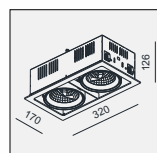

AVAILABLE COLOR:
WH/WH
WH/BK
BK/BK

IP20/ROHS/CE/

298x152 H160

ON-202 M-QR111 QR111 2x50W

MATERIAL:ALU DIE-CAST+STEEL
ADJUSTABLE ANGLE:0~45°/350°

LAMP:2xQR111 MAX.2x100W
G53/12V EXCL.TRANSFO

AVAILABLE COLOR:
WH/WH
WH/BK
BK/BK