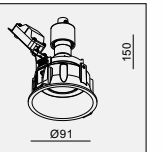

Ø83xH160

X-EVA-GU10 GU10 1x50W

MATERIAL:ALU DIE-CAST
ADJUSTABLE ANGLE:0~18°/355°
LAMP:1xGU10 MAX.50W
GU10 220-240V/50-60Hz

AVAILABLE COLOR:
WHI
BLK
SLV GRY
IP20/ROHS/CE/▽

Ø83xH160

X-EVA HIDE-MR16 MR16 1x50W