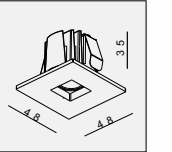

MATERIAL:ALU DIE-CAST+ALU
ADJUSTABLE ANGLE:FIXED

LAMP:BRIDGELUX V6 Array 1x 3.2W
348lm/3000K/CRI 80 292lm/3000K/CRI 90
EXCL.LED POWER SUPPLY 350mA-DC
LENS ANGLE:30°.CRI 80/90.

AVAILABLE COLOR:
Sand White
Sand Black
Alu Brush

IP20/ROHS/CE/▽

Ø36xH45