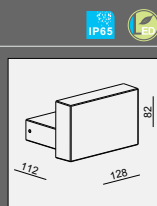

LAW L LED 1x6W

MATERIAL:ALU DIE-CAST+GLASS

LAMP:BRIDGELUX V8 Array 1x 6.2W
703lm/3000K/CRI 80 550lm/3000K/CRI 90
INCL LED POWER SUPPLY 350mA-DC
AC 100-240V/50-60Hz. Ⓢ
CRI 80/90.

AVAILABLE COLOR:
Sand Grey
Sand Black
Sand White

IP65/ROHS/CE/▽

LAW T LED 2x6W

MATERIAL:ALU DIE-CAST+GLASS

LAMP:BRIDGELUX V8 Array 2x 6.2W
2x703lm/3000K/CRI 80 2x550lm/3000K/CRI 90
INCL LED POWER SUPPLY 350mA-DC
AC 100-240V/50-60Hz. Ⓢ
CRI 80/90.

AVAILABLE COLOR:
Sand Grey
Sand Black
Sand White

IP65/ROHS/CE/▽