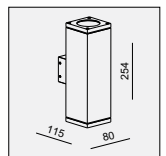

WL-1818-10 GU0 2x35W

MATERIAL:ALUMINUM+GLASS

LAMP:2xGU10 MAX.35W
Gu10 220-240V/50-60Hz

AVAILABLE COLOR:
Sand Grey, Sand Black, Sand White
Alu Brush

IP65/ROHS/CE/