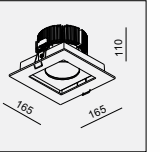

DE-261M-24W LED 1x 24W

MATERIAL:ALU DIE-CAST + ALU
ADJUSTABLE ANGLE:0~20°
LAMP:BRIDGELUX VERO 13 ARRAY . 1x24.2W
2030lm/3000K/CRI80 1680lm/3000K/CRI90
EXCL.LED POWER SUPPLY 700mA-DC
REFLECTOR ANGLE:18°, 28°, 42°.CRI 80/90

AVAILABLE COLOR:
WH/BK
WH/WH
BK/BK
IP20/ROHS/CE/▽
140x140 H165