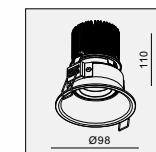

DLE-6600-6W LED 1x 6W

MATERIAL:ALUMINUM
ADJUSTABLE ANGLE:0~25°/350°

LAMP:BRIDGELUX V8 Array. 1x6.2W
635lm/3000K/CRI80 515lm/3000K/CRI90
EXCL.LED POWER SUPPLY 350mA-DC
REFLECTOR ANGLE:17°, 32°, 48°.CRI 80/90

AVAILABLE COLOR:
Sand White
Sand Black
Alu Brush

IP20/ROHS/CE/▽

Ø82xH130