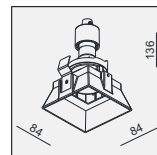

MIKE HIDE -GU10 GU10 1x 50W

MATERIAL:ALU DIE-CAST
ADJUSTABLE ANGLE:0~18°

LAMP:1xGU10 MAX.50W
GU10 220-240V/50-60Hz
INCL. MOUNTING KIT 1

AVAILABLE COLOR:
BLK
WHI/BLK
SLV GRY/BLK
WHI+BLK/BLK

IP20/ROHS/CE/

KIT 1 H145

MIKE 2-9W LED 2x9W

MATERIAL:ALU DIE-CAST + ALU
ADJUSTABLE ANGLE:18°

LAMP:BRIDGELUX V8 ARRAY 1x9.2W/500mA
2x945lm/CRI80/3000K,2x739lm/CRI90/3000K,
EXCL.LED POWER SUPPLY 500mA-DC
REFLECTOR ANGLE:23°, 34°, 50°.
CRI 80/90.

AVAILABLE COLOR:
BLK
WHI/BLK
SLV GRY/BLK
WHI+BLK/BLK

IP20/ROHS/CE/

168x86 H136