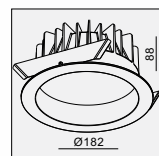

NEW 130 MAX-19W LED 1x19W

MATERIAL:ALU DIE-CAST + PMMA
ADJUSTABLE ANGLE:FIXED

LAMP:LUXEON 3030 2D 18x1.07W/500mA, 2100lm/CRI80/3000K, 1852lm/CRI90/3000K, EXCL.LED POWER SUPPLY 500mA-DC 3000K/4000K/5000K.CRI 80/90

AVAILABLE COLOR:
Sand Black,
Sand White
Silver Grey
Sand Black/Sand Gold
Sand White/Sand Gold

IP44/ROHS/CE/

Ø163 H105