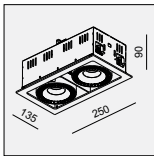

AVAILABLE COLOR:
WH/BK
BK/BK

IP20/ROHS/CE/

230x122 H116

ON-202 MIDI QR70 2x50W

MATERIAL:ALU DIE-CAST + ALU + STEEL
ADJUSTABLE ANGLE:0~45°/355°

LAMP:2xQR70 MAX.50W
BA15D/12V EXCL.TRANSFO

AVAILABLE COLOR:
WH/WH
WH/BK
BK/BK