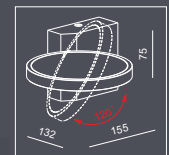

VERTICAL LED 1x6W

MATERIAL:ALUMINUM+GLASS

LAMP:LUXEON 3020 16x0.39W
810lm/CRI80/3000K,700lm/CRI90/3000K,
INCL. LED POWER SUPPLY 500mA-DC
AC 100-240V/50-60Hz .CRI 80/90.

AVAILABLE COLOR:
Sand Grey, Sand Black, Sand White, Champagne

IP40/ROHS/CE/

VERTICAL L LED 1x6W

MATERIAL:ALUMINUM+GLASS

LAMP:LUXEON 3020 18x0.36W
790lm/CRI80/3000K,680lm/CRI90/3000K,
INCL. LED POWER SUPPLY 350mA-DC
AC 100-240V/50-60Hz .CRI 80/90.

AVAILABLE COLOR:
Sand Grey, Sand Black, Sand White, Champagne

IP40/ROHS/CE/

MIRROR G2 LED 1x6W

MATERIAL:ALUMINUM+GLASS

LAMP:BRIDGELUX V8 ARRAY 1x6.2W/350mA,
703lm/3000K/CRI 80 550lm/3000K/CRI 90
INCL.LED POWER SUPPLY 350mA-DC
AC 100-240V/50-60Hz

AVAILABLE COLOR:
Sand Grey, Sand Black, Sand White

IP20/ROHS/CE/