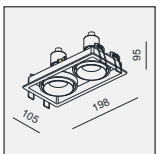

FASHION 2-GU10 GU10 2x50W

MATERIAL:ALUMINUM DIE-CAST+STEEL ADJUSTABLE ANGLE:0~30°/355°

LAMP:2xGU10 MAX.50W
GU10 220-240V/50-60Hz

AVAILABLE COLOR:
WH/BK/WH
WH/BK/BK
BK/BK/BK

IP20/ROHS/CE/▽

188x95 H160