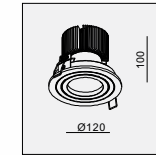

DLE-5700-14W LED 1x 14W

MATERIAL:ALUMINUM
ADJUSTABLE ANGLE:0~30°/350°

LAMP:BRIDGELUX V10 ARRAY, 1x13.8W
1340lm/3000K/CRI80 1135lm/3000K/CRI90
EXCL.LED POWER SUPPLY 500mA-DC
REFLECTOR ANGLE:20°, 28°, 40°.CRI 80/90.

AVAILABLE COLOR:
Sand White
Sand Black
Alu Brush

IP20/ROHS/CE/▽

Ø105xH120