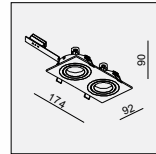

DL-5602 MR16 2x 50W

MATERIAL:ALUMINUM
ADJUSTABLE ANGLE:0~30°/350°

LAMP:2xMR16 MAX.50W
GU5.3/12V EXCL.TRANSFO

AVAILABLE COLOR:
Sand White
Sand Black
Alu Brush

IP20/ROHS/CE/▽

162x82 H100