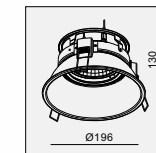

DL-6900 QR111 1x 50W

MATERIAL:ALUMINUM
ADJUSTABLE ANGLE:0~30°/350°

LAMP:1xQR111 MAX.50W
G53/12V EXCL.TRANSFO

AVAILABLE COLOR:
Sand White
Sand Black
Alu Brush

IP20/ROHS/CE/▽

Ø185xH150