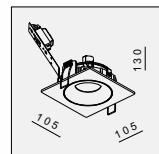

DE-201 MR16 1x50W

MATERIAL:ALU DIE-CAST
ADJUSTABLE ANGLE:0~30°/355°

LAMP:1xMR16 MAX.50W
GU5.3/12V EXCL.TRANSFO

AVAILABLE COLOR:
Sand White
Sand Black

IP20/ROHS/CE/▽

Ø98xH140