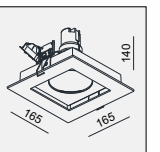

DE-261M-PAR30 PAR30 1x 75W

MATERIAL:ALU DIE-CAST + ALU
ADJUSTABLE ANGLE:0~20°
LAMP:1xPAR30 MAX.75W
E27 220-240V/50-60Hz

AVAILABLE COLOR:
WH/BK
WH/WH
BK/BK
IP20/ROHS/CE/▽
140x140 H155