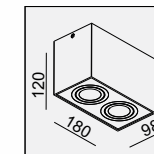

IP20/ROHS/CE/♻️

HDL-5602 GU10 2x50W

MATERIAL:ALUMINUM
 ADJUSTABLE ANGLE:0~28°/350°

LAMP:2XGU10 MAX.50W
 GU10 220~240V/50~60Hz ☑

AVAILABLE COLOR:
 Sand White
 Sand Black
 Alu Brush

IP20/ROHS/CE/♻️

TONY

Very simple appearance presents a classic style. Offering changeable black or gold color front rings, which enriched the color matching of the product, customers can change the product style very freely.