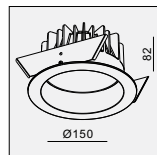

NEW 130 MAX-13W LED 1x13W

MATERIAL:ALU DIE-CAST + PMMA
ADJUSTABLE ANGLE:FIXED

LAMP:LUXEON 3030 2D 12x1.07W/500mA, 1436lm/CRI80/3000K, 1267lm/CRI90/3000K, EXCL.LED POWER SUPPLY 500mA-DC 3000K/4000K/5000K.CRI 80/90

AVAILABLE COLOR:
Sand Black,
Sand White
Silver Grey
Sand Black/Sand Gold
Sand White/Sand Gold

IP44/ROHS/CE/

Ø163 H105