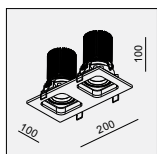

GDE-1642-9W LED 2x9W

MATERIAL:ALU DIE-CAST + ALU
ADJUSTABLE ANGLE:0~28°/350°
LAMP:BRIDGELUX V8 Array 2x 9.2W
2x945lm/3000K/CRI 80 2x739lm/3000K/CRI 90
EXCL.LED POWER SUPPLY 500mA-DC
REFLECTOR ANGLE:17°, 32°, 48°.CRI 80/90.

AVAILABLE COLOR:
WH/BK/WH, WH/BK/BK
AL/BK/AL, AL/BK/BK
WH/WH/WH, BK/BK/BK

IP20/ROHS/CE/▽
188x85 H135