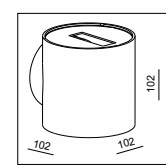

WE-1939 G2 LED 1x6W

MATERIAL:ALU DIE-CAST+ALU+PC
LAMP:BRIDGELUX V8 ARRAY 1x6.2W/350mA, 703lm/3000K/CRI 80 550lm/3000K/CRI 90
INCL..LED POWER SUPPLY 350mA-DC
AC 100-240V/50-60Hz
AVAILABLE COLOR:
Sand Black
Sand White
Champagne
IP20/ROHS/CE/