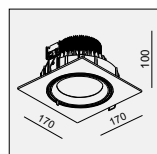

DE-201M-42W LED 1x42W

MATERIAL:ALU DIE-CAST + ALU
ADJUSTABLE ANGLE:0~30°/355°
LAMP:BRIDGELUX VERO18 42.3W
4664lm/3000K/CRI 80 3620lm/3000K/CRI90
EXCL.LED POWER SUPPLY 1400mA-DC
REFLECTOR ANGLE:18°, 28°, 42°.CRI 80/90.

AVAILABLE COLOR:
Sand White
Sand Black

IP20/ROHS/CE/▽

Ø160xH130