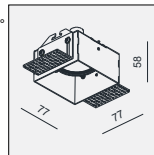

EASY HIDE MR16 1x50W
MATERIAL: STEEL + ALU
ADJUSTABLE ANGLE: 0~20°/355°
LAMP: 1xMR16 MAX. 50W
GU5.3/12V EXCL. TRANSFO
AVAILABLE COLOR:
Silver Grey
Sand White
Sand Black
IP20/ROHS/CE/▽
80x80 H90

EASY HIDE-GU10 GU10 1x50W
MATERIAL: ALUMINUM
ADJUSTABLE ANGLE: 0~20°/350°
LAMP: 1xGU10 MAX. 50W
GU10 220-240V/50-60Hz
AVAILABLE COLOR:
Silver Grey
Sand White
Sand Black
IP20/ROHS/CE/▽
80x80 H90