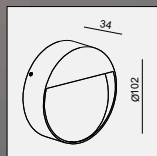

EYE LED 1x3W

MATERIAL:ALU DIE-CAST+GLASS
LAMP:BRIDGELUX V6 Array 1x 3.2W
348lm/3000K/CRI 80 292lm/3000K/CRI 90
INCL. LED POWER SUPPLY 350mA-DC
AC 100-240V/50-60Hz. ⊕
CRI 85/90.

AVAILABLE COLOR:
Sand Grey
Sand Black
Sand White

IP65/ROHS/CE/∇