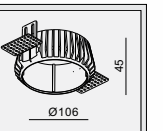

EVA DESIGN H250

MOUNTING KIT 5
MATERIAL:ALUMINUM