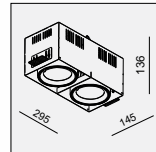

HIDE-202M-31W LED 2x31W

MATERIAL:ALUMINUM+STEEL
ADJUSTABLE ANGLE:0~30°/355°
LAMP:BRIDGELUX VERO 18 ARRAY . 2x31W
2x3662lm/3000K/CRI80 2x2842lm/3000K/CRI90
EXCL.LED POWER SUPPLY 1050mA-DC
REFLECTOR ANGLE:18°, 28°, 42°.CRI 80/90.

AVAILABLE COLOR:
BK/WH
BK/BK
WH/WH