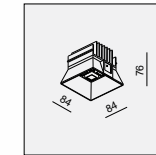

TOM 2 HIDE LED 2x8W

MATERIAL:ALU DIE-CAST + ALU
ADJUSTABLE ANGLE:FIXED

LAMP:OSLON Square 2x4X2W/ 700mA, 2x896lm/CRI80, 2x776lm/CRI90,
EXCL. LED POWER SUPPLY 700mA-DC
LENS ANGLE:30°, 50°.CRI 80/90.
INCL. MOUNTING KIT 2

AVAILABLE COLOR:
WH/WH
WH/BK
WH/GLD
BK/BK
BK/GLD

IP20/ROHS/CE/▽
KIT 2 H100