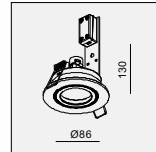

DL-5620 MR16 1x 50W

MATERIAL:ALUMINUM
ADJUSTABLE ANGLE:0~20°/350°

LAMP:1xMR16 MAX.50W
GU5.3/12V EXCL.TRANSFO

AVAILABLE COLOR:
Sand White
Sand Black
Alu Brush

IP20/ROHS/CE/▽

Ø68xH140