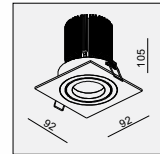

DLE-5601-9W LED 1x9W

MATERIAL:ALUMINUM
ADJUSTABLE ANGLE:0~28°/350°

LAMP:BRIDGELUX V8 Array 1x 9.2W
945lm/3000K/CRI 80 739lm/3000K/CRI 90
EXCL.LED POWER SUPPLY 500mA-DC
REFLECTOR ANGLE:17°, 32°, 48°.CRI 80/90.

AVAILABLE COLOR:
Sand White
Sand Black
Alu Brush

IP20/ROHS/CE/▽

Ø82xH125