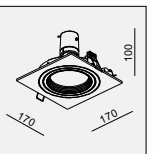

MATERIAL:ALUMINUM
ADJUSTABLE ANGLE:0~30°/350°

LAMP:1xPAR30 MAX.75W
E27 220-240V/50-60Hz

AVAILABLE COLOR:
Sand White
Sand Black
Alu Brush

IP20/ROHS/CE/▽

Ø150xH130

DL-5902 QR111 2x 50W