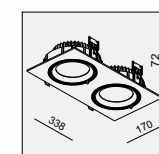

DE-202M-31W LED 2x31W

MATERIAL:ALU DIE-CAST + ALU
ADJUSTABLE ANGLE:0~30°/355°
LAMP:BRIDGELUX VERO 18 ARRAY . 2x31W
2x3662lm/3000K/CRI80 2x2842lm/3000K/CRI90
EXCL.LED POWER SUPPLY 1050mA-DC
REFLECTOR ANGLE:18°, 28°, 42°.CRI 80/90.

AVAILABLE COLOR:
Sand White
Sand Black

IP20/ROHS/CE/▽

Ø158, L-166 H100