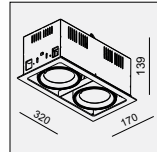

ON-202 M-31W LED 2x31W

MATERIAL:ALUMINUM+STEEL
ADJUSTABLE ANGLE:0~30°/355°

LAMP:BRIDGELUX VERO 18 ARRAY . 2x31W
2x3662lm/3000K/CRI80 2x2842lm/3000K/CRI90
EXCL.LED POWER SUPPLY 1050mA-DC
REFLECTOR ANGLE:18°, 28°, 42°.CRI 80/90.

AVAILABLE COLOR:
WH/WH
WH/BK
BK/BK