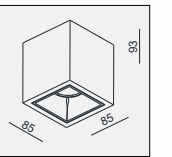

COURSE RISE-6W LED 1x6W **COURSE RISE** LED 1x9W **COURSE RISE DIM** LED 1x9W

MATERIAL:ALU DIE-CAST

LAMP:BRIDGELUX V8 ARRAY 1x6.2W/350mA, 703lm/CRI80/3000K,550lm/CRI90/3000K, INCL. LED POWER SUPPLY 350mA-DC AC 100-240V/50-60Hz REFLECTOR ANGLE:32°, 48°.CRI 80/90.

AVAILABLE COLOR:
Sand White Sand White/Black
Sand Black Sand Black/Gold
Sand Grey Sand Grey/Black

IP40/ROHS/CE/▽

MATERIAL:ALU DIE-CAST

LAMP:BRIDGELUX V8 ARRAY 1x9.2W/500mA, 945lm/CRI80/3000K,739lm/CRI90/3000K, INCL. LED POWER SUPPLY 500mA-DC AC 100-240V/50-60Hz REFLECTOR ANGLE:32°, 48°.CRI 80/90.

AVAILABLE COLOR:
Sand White Sand White/Black
Sand Black Sand Black/Gold
Sand Grey Sand Grey/Black

IP40/ROHS/CE/▽

MATERIAL:ALU DIE-CAST

LAMP:BRIDGELUX V8 ARRAY 1x9.2W/500mA, 945lm/CRI80/3000K,739lm/CRI90/3000K, INCL. LED POWER SUPPLY 500mA-DC TRIAC DIM AC 220-240V/50-60Hz REFLECTOR ANGLE:32°, 48°.CRI 80/90.

AVAILABLE COLOR:
Sand White Sand White/Black
Sand Black Sand Black/Gold
Sand Grey Sand Grey/Black

IP40/ROHS/CE/▽

COURSE -6W LED 1x6W **COURSE** LED 1x9W **COURSE DIM** LED 1x9W

MATERIAL:ALU DIE-CAST+GLASS

LAMP:BRIDGELUX V8 ARRAY 1x6.2W/350mA, 703lm/CRI80/3000K,550lm/CRI90/3000K, INCL. LED SUPPLY 350mA-DC AC 100-240V/50-60Hz REFLECTOR ANGLE:32°, 48°.CRI 80/90.

AVAILABLE COLOR:
Sand White Sand White/Black
Sand Black Sand Black/Gold
Sand Grey Sand Grey/Black

IP43/ROHS/CE/▽

MATERIAL:ALU DIE-CAST+GLASS

LAMP:BRIDGELUX V8 ARRAY 1x9.2W/500mA, 945lm/CRI80/3000K,739lm/CRI90/3000K, INCL. LED POWER SUPPLY 500mA-DC AC 100-240V/50-60Hz REFLECTOR ANGLE:32°, 48°.CRI 80/90.

AVAILABLE COLOR:
Sand White Sand White/Black
Sand Black Sand Black/Gold
Sand Grey Sand Grey/Black

IP43/ROHS/CE/▽

MATERIAL:ALU DIE-CAST+GLASS

LAMP:BRIDGELUX V8 ARRAY 1x9.2W/500mA, 945lm/CRI80/3000K,739lm/CRI90/3000K, INCL. LED POWER SUPPLY 500mA-DC TRIAC DIM AC 220-240V/50-60Hz REFLECTOR ANGLE:32°, 48°.CRI 80/90.

AVAILABLE COLOR:
Sand White Sand White/Black
Sand Black Sand Black/Gold
Sand Grey Sand Grey/Black

IP43/ROHS/CE/▽