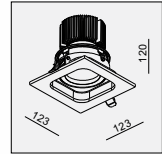

GDE-1741-14W LED 1x14W

MATERIAL:ALU DIE-CAST + ALU
ADJUSTABLE ANGLE:0~21°/350°

LAMP:BRIDGELUX V10 ARRAY . 1x13.8W
1474lm/3000K/CRI80 1167lm/3000K/CRI90
EXCL.LED POWER SUPPLY 500mA-DC
REFLECTOR ANGLE:20°, 28°, 40°.CRI 80/90.

AVAILABLE COLOR:
WH/BK/WH
AL/BK/AL
WH/BK
WH/WH/WH

IP20/ROHS/CE/▽

Ø114xH140