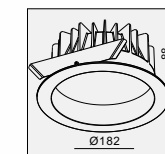

NEW 130 MAX-13W

MATERIAL:ALU DIE-CAST + PMMA
ADJUSTABLE ANGLE:FIXED

LAMP:LUXEON 3030 2D 12x1.07W/500mA,
1436lm/CRI80/3000K,1267lm/CRI90/3000K,
EXCL.LED POWER SUPPLY 500mA-DC
3000K/4000K/5000K.CRI 80/90

AVAILABLE COLOR:
Sand Black
Sand White
Silver Grey
Sand Black/Sand Gold
Sand White/Sand Gold

IP44/ROHS/CE/▽

Ø163 H105