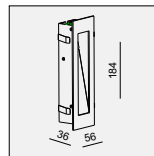

WE-1927L LED1x1~2W

MATERIAL:ALUMINUM

LAMP:OSLON Square, 1x1~2.1W
138~224lm/CRI80/3000K,
120~194lm/CRI90/3000K,
EXCL. LED POWER SUPPLY 350~700mA-DC
CRI 80/90.

AVAILABLE COLOR:
Alu Brush, Sand White

IP20/ROHS/CE/

170x45 H55

K1 MINI LED1x1~2W

MATERIAL:ALUMINUM

LAMP:OSLON Square, 1x1~2.1W
138~224lm/CRI80/3000K,
120~194lm/CRI90/3000K,
EXCL. LED POWER SUPPLY 350~700mA-DC
CRI 80/90.

AVAILABLE COLOR:
Alu Brush, Sand White

IP20/ROHS/CE/

62x26 H55