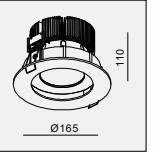

DE-260M-24W LED 1x 24W

MATERIAL:ALU DIE-CAST + ALU
ADJUSTABLE ANGLE:0~20°
LAMP:BRIDGELUX VERO 13 ARRAY . 1x24.2W
2030lm/3000K/CRI80 1680lm/3000K/CRI90
EXCL.LED POWER SUPPLY 700mA-DC
REFLECTOR ANGLE:18°, 28°, 42°.CRI 80/90

AVAILABLE COLOR:
WH/BK
WH/WH
BK/BK
IP20/ROHS/CE/▽
Ø146xH165