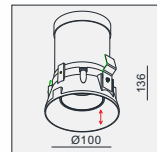

EVA DANNY MINI HIDE-LX MZ LED 1x8W

MATERIAL:Alu die-cast
ADJUSTABLE ANGLE:0~45°/350°

LAMP:LUXEON MZ 1x7.8W/700mA
780lm/CRI80/3000K
EXCL.LED POWER SUPPLY 700mA-DC
REFLECTOR ANGLE:9°, 11°.CRI 80.
INCL MOUNTING KIT 12

WHI/SLV