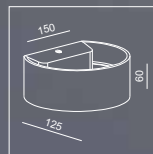

WE-1929 G2 LED 1x6W

MATERIAL:ALUMINUM+PC

LAMP:BRIDGELUX V8 Array 1x 6.2W
703lm/3000K/CRI 80 550lm/3000K/CRI 90
INCL. LED POWER SUPPLY 350mA-DC
AC 100-240V/50-60Hz. Ⓢ

AVAILABLE COLOR:Sand Black, Sand White, Alu Brush

IP20/ROHS/CE/▽