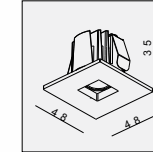

DE-221F-1

LED 1x3W

MATERIAL:ALU DIE-CAST+ALU
ADJUSTABLE ANGLE:FIXED

LAMP:OSLON Square.1x2.1W
224lm/3000K/CRI 80 194lm/3000K/CRI 90
EXCL.LED POWER SUPPLY 700mA-DC
LENS ANGLE:12°, 30°, 40°.CRI 80/90.

AVAILABLE COLOR:
Sand White
Sand Black
Alu Brush

IP20/ROHS/CE/▽

Ø36xH45