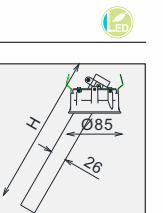

EVA DESIGN HIDE-LUXEON MZ H250:H=250mm

EVA DESIGN HIDE-LUXEON MZ H400:H=400mm