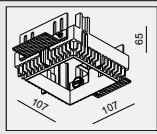

AVAILABLE COLOR:
BLK
WHI/BLK
SLV GRY/BLK
WHI+BLK/BLK

IP20/ROHS/CE/

KIT 1 H136

MOUNTING KIT 1
MATERIAL:ALU DIE-CAST

110x110 H140

MIKE-MR16 MR16 1x 50W

MATERIAL:ALU DIE-CAST
ADJUSTABLE ANGLE:0~18°

LAMP:1xMR16 MAX.50W
GU5.3/12V EXCL.TRANSFO