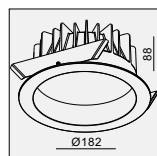

FAST-BOBO LED 1x9W

MATERIAL:ALU DIE-CAST
ADJUSTABLE ANGLE:FIXED

LAMP:BRIDGELUX V8 Array 1x 9.2W, 945lm/3000K/CRI 80, 739lm/3000K/CRI 90, EXCL.LED POWER SUPPLY 500mA-DC, REFLECTOR ANGLE:17°, 32°, 48°.CRI 80/90.

AVAILABLE COLOR:
Sand White
Sand Black

IP44/ROHS/CE/

Ø68xH90