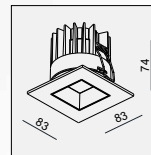

IP44/ROHS/CE/

Ø68xH90

AVAILABLE COLOR:Sand White, Sand Black, Sand White/Gold, Sand White/Black, Sand Black/Gold

TELESCOPE OUT

TELESCOPE OUT

MATERIAL: ALU DIE-CAST+ALU+GLASS
 AVAILABLE COLOR: Sand White, Sand Black, Champagnel P44/ROHS/CE/LED