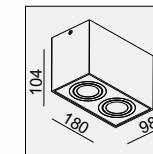

HDL-5602 MR16 2x50W

MATERIAL:ALUMINUM
ADJUSTABLE ANGLE:0~28°/350°

LAMP:2xMR16 MAX.50W
GU5.3/12V INCL.TRANSFO
AC 220~240V/50~60Hz ☑

AVAILABLE COLOR:
Sand White
Sand Black
Alu Brush

IP20/ROHS/CE/♻️