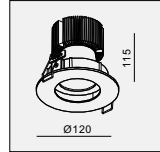

DE-260 MIDI-14W LED 1x 14W

MATERIAL:ALU DIE-CAST + ALU
ADJUSTABLE ANGLE:0~20°
LAMP:BRIDGELUX V10 ARRAY . 1x13.8W
1340lm/3000K/CRI80 1135lm/3000K/CRI90
EXCL.LED POWER SUPPLY 500mA-DC
REFLECTOR ANGLE:20°, 28°, 40°.CRI 80/90.

AVAILABLE COLOR:
WH/BK
WH/WH
BK/BK
IP20/ROHS/CE/▽
Ø98xH135