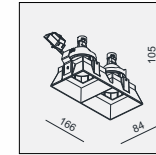

MIKE HIDE-MR16 MR16 2x 50W

MATERIAL:ALU DIE-CAST
ADJUSTABLE ANGLE:0~18°

LAMP:2xMR16 MAX.50W
GU5.3/12V EXCL.TRANSFO
INCL. MOUNTING KIT 2

AVAILABLE COLOR:
BLK
WHI/BLK
SLV GRY/BLK
WHI+BLK/BLK

IP20/ROHS/CE/

KIT 2 H125