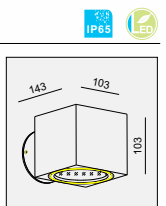

WE-1916-9 LED 1x14W

MATERIAL:ALUMINUM+GLASS

LAMP:OSLON Square, 1x9x1.5W
1510lm/CRI80/3000K, 1300lm/CRI90/3000K,
INCL. LED POWER SUPPLY 500mA-DC
AC100-240V/50-60Hz
LENS ANGLE:12°, 30°, 40°.CRI 80.

AVAILABLE COLOR:
Sand Grey, Sand Black, Sand White

IP65/ROHS/CE/▽