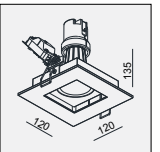

DE-261 MIDI-PAR20 PAR20 1x 50W

MATERIAL:ALU DIE-CAST + ALU
ADJUSTABLE ANGLE:0~20°
LAMP:1xPAR20 MAX.50W
E27 220-240V/50-60Hz

AVAILABLE COLOR:
Sand White
Sand Black
Alu Brush
IP20/ROHS/CE/▽
95x95 H150