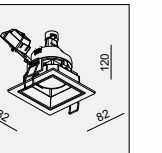

JANE OK-MR16 MR16 1x50W

MATERIAL:ALU DIE-CAST
ADJUSTABLE ANGLE:0~18°
LAMP:1xMR16 MAX.50W
GU5.3/12V EXCL.TRANSFO

AVAILABLE COLOR:
BLK
WHI/BLK
SLV GRY/BLK
WHI+BLK/BLK
IP20/ROHS/CE/▽

Ø76xH135