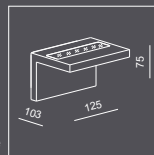

VERTICAL LED 1x6W

MATERIAL:ALUMINUM+GLASS

LAMP:LUXEON 3020 16x0.39W
810lm/CRI80/3000K,700lm/CRI90/3000K,
INCL. LED POWER SUPPLY 500mA-DC
AC 100-240V/50-60Hz .CRI 80/90.

AVAILABLE COLOR:
Sand Grey, Sand Black, Sand White, Champagne

IP40/ROHS/CE/

VERTICAL L LED 1x6W

MATERIAL:ALUMINUM+GLASS

LAMP:LUXEON 3020 18x0.36W
790lm/CRI80/3000K,680lm/CRI90/3000K,
INCL. LED POWER SUPPLY 350mA-DC
AC 100-240V/50-60Hz .CRI 80/90.

AVAILABLE COLOR:
Sand Grey, Sand Black, Sand White, Champagne

IP40/ROHS/CE/