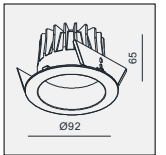

NEW 130-10W

MATERIAL:ALU DIE-CAST + PMMA
ADJUSTABLE ANGLE:FIXED

LAMP:LUXEON 3030 2D 9x1.07W/500mA,
1120lm/CRI80/3000K,902lm/CRI90/3000K,
EXCL.LED POWER SUPPLY 500mA-DC
3000K/4000K/5000K.CRI 80/90

AVAILABLE COLOR:
Sand Black
Sand White
Silver Grey
Sand Black/Sand Gold
Sand White/Sand Gold

IP44/ROHS/CE/▽

Ø102 H95