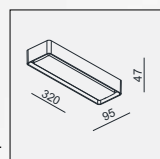

ENERGY

ENERGY owns two strong advantages, efficient & economic.

Professional optic lens designed for mid-power SMD led of Lumileds company, provides a variety of lighting solutions for customers, there are Z30(30°), Z60(60°) and Z90(90°) lens for options which can be applied for vast lighting occasions, offers a uniform and low glare light distribution in advanced low bay environments with >90% efficiency.

While ZT25 (Asymmetric) lens is specially for industries halls or store environments which with products on shelves on both sides of the aisle. Provides uniform double sided oval beam with some intensity in the aisle center as well. (For specific assembly distance between lamps or photometric data pls feel free to consult us.)

ENERGY LED 1x35W

ENERGY DIM LED 1x35W

MATERIAL:ALU DIE-CAST

MATERIAL:ALU DIE-CAST

LAMP:LUXEON 3030 2D 33X1.07W, 500mA, 3700lm/3000K/CRI80, 4400lm/4000K/CRO80, 3920lm/5000.5700.6500K/CRI80, INCL. LED POWER SUPPLY 500mA-DC AC 220-240V/50-60Hz. Ⓢ

LAMP:LUXEON 3030 2D 33X1.07W, 500mA, 3700lm/3000K/CRI80, 4400lm/4000K/CRO80, 3920lm/5000.5700.6500K/CRI80, INCL. LED POWER SUPPLY 500mA-DC TRIAC DIM AC 220-240V/50-60Hz. Ⓢ LENS ANGLE:30°, 60°, 90°, ZT25(Asymmetric).

ZT25(Asymmetric)

AVAILABLE COLOR:Sand White, Sand Black, Sand Grey

IP20/ROHS/CE/ ▽