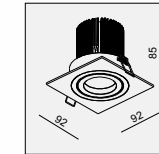

DLE-5601-6W LED 1x6W

MATERIAL:ALUMINUM
ADJUSTABLE ANGLE:0~28°/350°

LAMP:BRIDGELUX V8 Array 1x 6.2W
703lm/3000K/CRI 80 550lm/3000K/CRI 90
EXCL.LED POWER SUPPLY 350mA-DC
REFLECTOR ANGLE:17°, 32°, 48°.CRI 80/90.

AVAILABLE COLOR:
Sand White
Sand Black
Alu Brush

IP20/ROHS/CE/▽

Ø82xH105