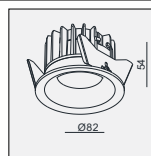

DE-200 FIX M-9W LED 1x9W

MATERIAL:ALU DIE-CAST
ADJUSTABLE ANGLE:FIXED

LAMP:BRIDGELUX V8 Array 1x 9.2W
945lm/3000K/CRI 80 739lm/3000K/CRI 90
EXCL.LED POWER SUPPLY 500mA-DC
REFLECTOR ANGLE:32°, 48°.CRI 80/90.

AVAILABLE COLOR:
Sand White
Sand Black

IP54/ROHS/CE/

Ø83xH70