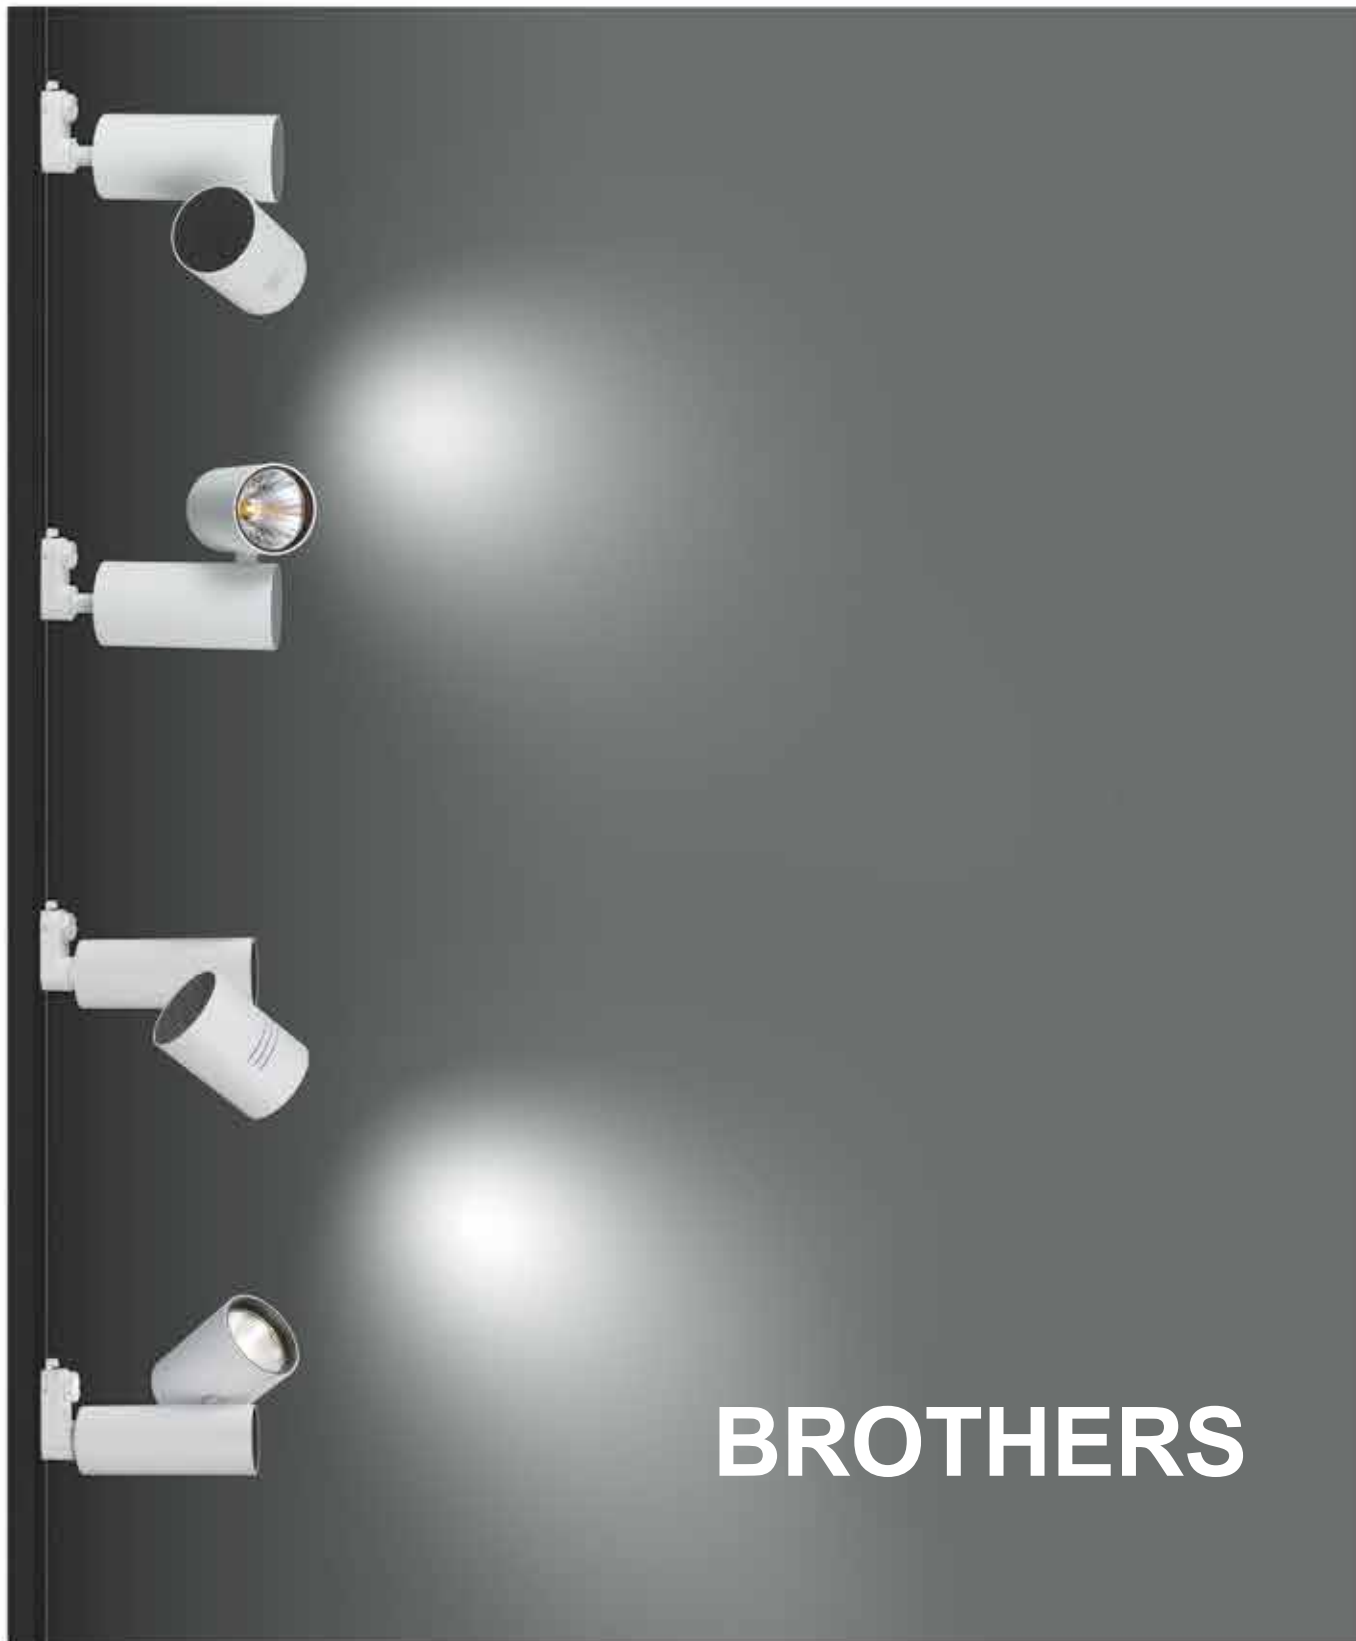

BROTHERS

BROTHERS-23W LED 1x23W

MATERIAL:ALUMINUM
ROTATES:350°
SPOT HEAD ADJUST: 90°

LAMP:BRIDGELUX V13 Array LED 1x23.4W
2540lm/3000K/CRI 80 1969lm/3000K/CRI90
INCL.LED POWER SUPPLY 700mA-DC
AC 220-240V/50-60Hz
REFLECTOR ANGLE: 16° 34° 50°.CRI 80/90

AVAILABLE COLOR:
WHI/GLD
WHI/BLK
BLK/GLD
SLV GRY/BLK

IP20/ROHS/CE

BROTHERS-33W LED 1x33W

MATERIAL:ALUMINUM
ROTATES:350°
SPOT HEAD ADJUST: 90°

LAMP:V15 Array 1x33.3W/900mA,
3550lm/CRI80/3000K,2793lm/CRI90/3000K,
INCL.LED POWER SUPPLY 900mA-DC
AC 220-240V/50-60Hz
REFLECTOR ANGLE:19°, 31°, 43°.CRI 80/90.

AVAILABLE COLOR:
WHI/GLD
WHI/BLK
BLK/GLD
SLV GRY/BLK

IP20/ROHS/CE

TWINS-CDM-TC G8.5 1x70W

MATERIAL:ALUMINUM
ROTATES:355°
SPOT HEAD ADJUST: 90°

LAMP:1xCDM-TC MAX.70W
REFLECTOR ANGLE:10°, 26°, 32°, 36°
G8.5 INCL.BALLAST
AC 220-240V/50-60Hz

AVAILABLE COLOR
Alu Grey
Sand Black
Sand White

IP20/ROHS/CE