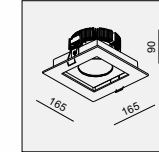

DE-261M-17W LED 1x 17W

MATERIAL:ALU DIE-CAST + ALU
ADJUSTABLE ANGLE:0~20°
LAMP:BRIDGELUX VERO 13 ARRAY . 1x16.8W
1750lm/3000K/CRI80 1310lm/3000K/CRI90
EXCL.LED POWER SUPPLY 500mA-DC
REFLECTOR ANGLE:18°, 28°, 42°.CRI 80/90

AVAILABLE COLOR:
WH/BK
WH/WH
BK/BK
IP20/ROHS/CE/▽
140x140 H150