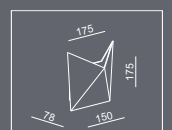

PYRAMID G2

MATERIAL:ALU DIE-CAST + ALU+PMMA
AVAILABLE COLOR:Sand White, Sand Black, Champagne IP43/ROHS/CE/ /

MODEL NO.	POWER (W)	DRIVER(INCL.)	LUMINOUS FLUX(lm)		LAMP	INPUT VOLTAGE (V)
			3000K/CRI80	3000K/CRI90		
PYRAMID G2	1x9.2W	500mA NO DIM	945	739	BRIDGELUX V8 Array	100~240V
PYRAMID DIM G2	1x9.2W	500mA TRIAC DIMMING	945	739	BRIDGELUX V8 Array	220~240V
PYRAMID G2-6W	1x6.2W	350mA NO DIM	703	550	BRIDGELUX V8 Array	100~240V