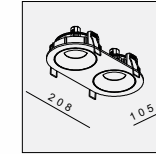

IP20/ROHS/CE/▽

Ø98, L-103 H140

DE-200x2-GU10 GU10 1x50W

MATERIAL:ALU DIE-CAST + ALU
ADJUSTABLE ANGLE:0~30°/355°

LAMP:2xGU10 MAX.50W
GU10 220-240V/50-60Hz

AVAILABLE COLOR:
Sand White
Sand Black

IP20/ROHS/CE/▽