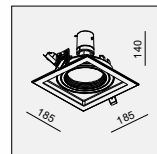

DY-1981 PAR30 1x75W

MATERIAL:ALUMINUM DIE-CAST+STEEL
ADJUSTABLE ANGLE:0~30°/350°

LAMP:1xPAR30 MAX.75W
E27 220-240V/50-60Hz

AVAILABLE COLOR:
WH/BK
WH/WH

IP20/ROHS/CE/▽

172x172 H150