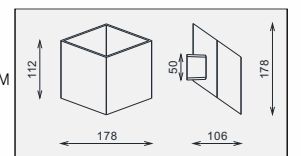

CUBE DIM-9W LED 2x5W

MATERIAL:ALU DIE-CAST + ALU+GLASS

LAMP:BRIDGELUX V6 ARRAY 2x4.6W/500mA, 2x471lm/CRI80/3000K,2x399lm/CRI90/3000K, INCL. LED POWER SUPPLY 500mA-DC TRIAC DIM AC 220-240V/50-60Hz. ⊕