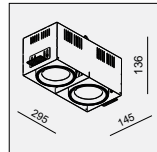

HIDE-202M-42W LED 2x42W

MATERIAL:ALUMINUM+STEEL
ADJUSTABLE ANGLE:0~30°/355°
LAMP:BRIDGELUX VERO18 2x35.6W
2x4211lm/3000K/CRI 80 2x3268lm/3000K/CRI90
EXCL.LED POWER SUPPLY 1200mA-DC
REFLECTOR ANGLE:18°, 28°, 42°.CRI 80/90.

AVAILABLE COLOR:
BK/WH
BK/BK
WH/WH

IP20/ROHS/CE/▽

298x150 H160