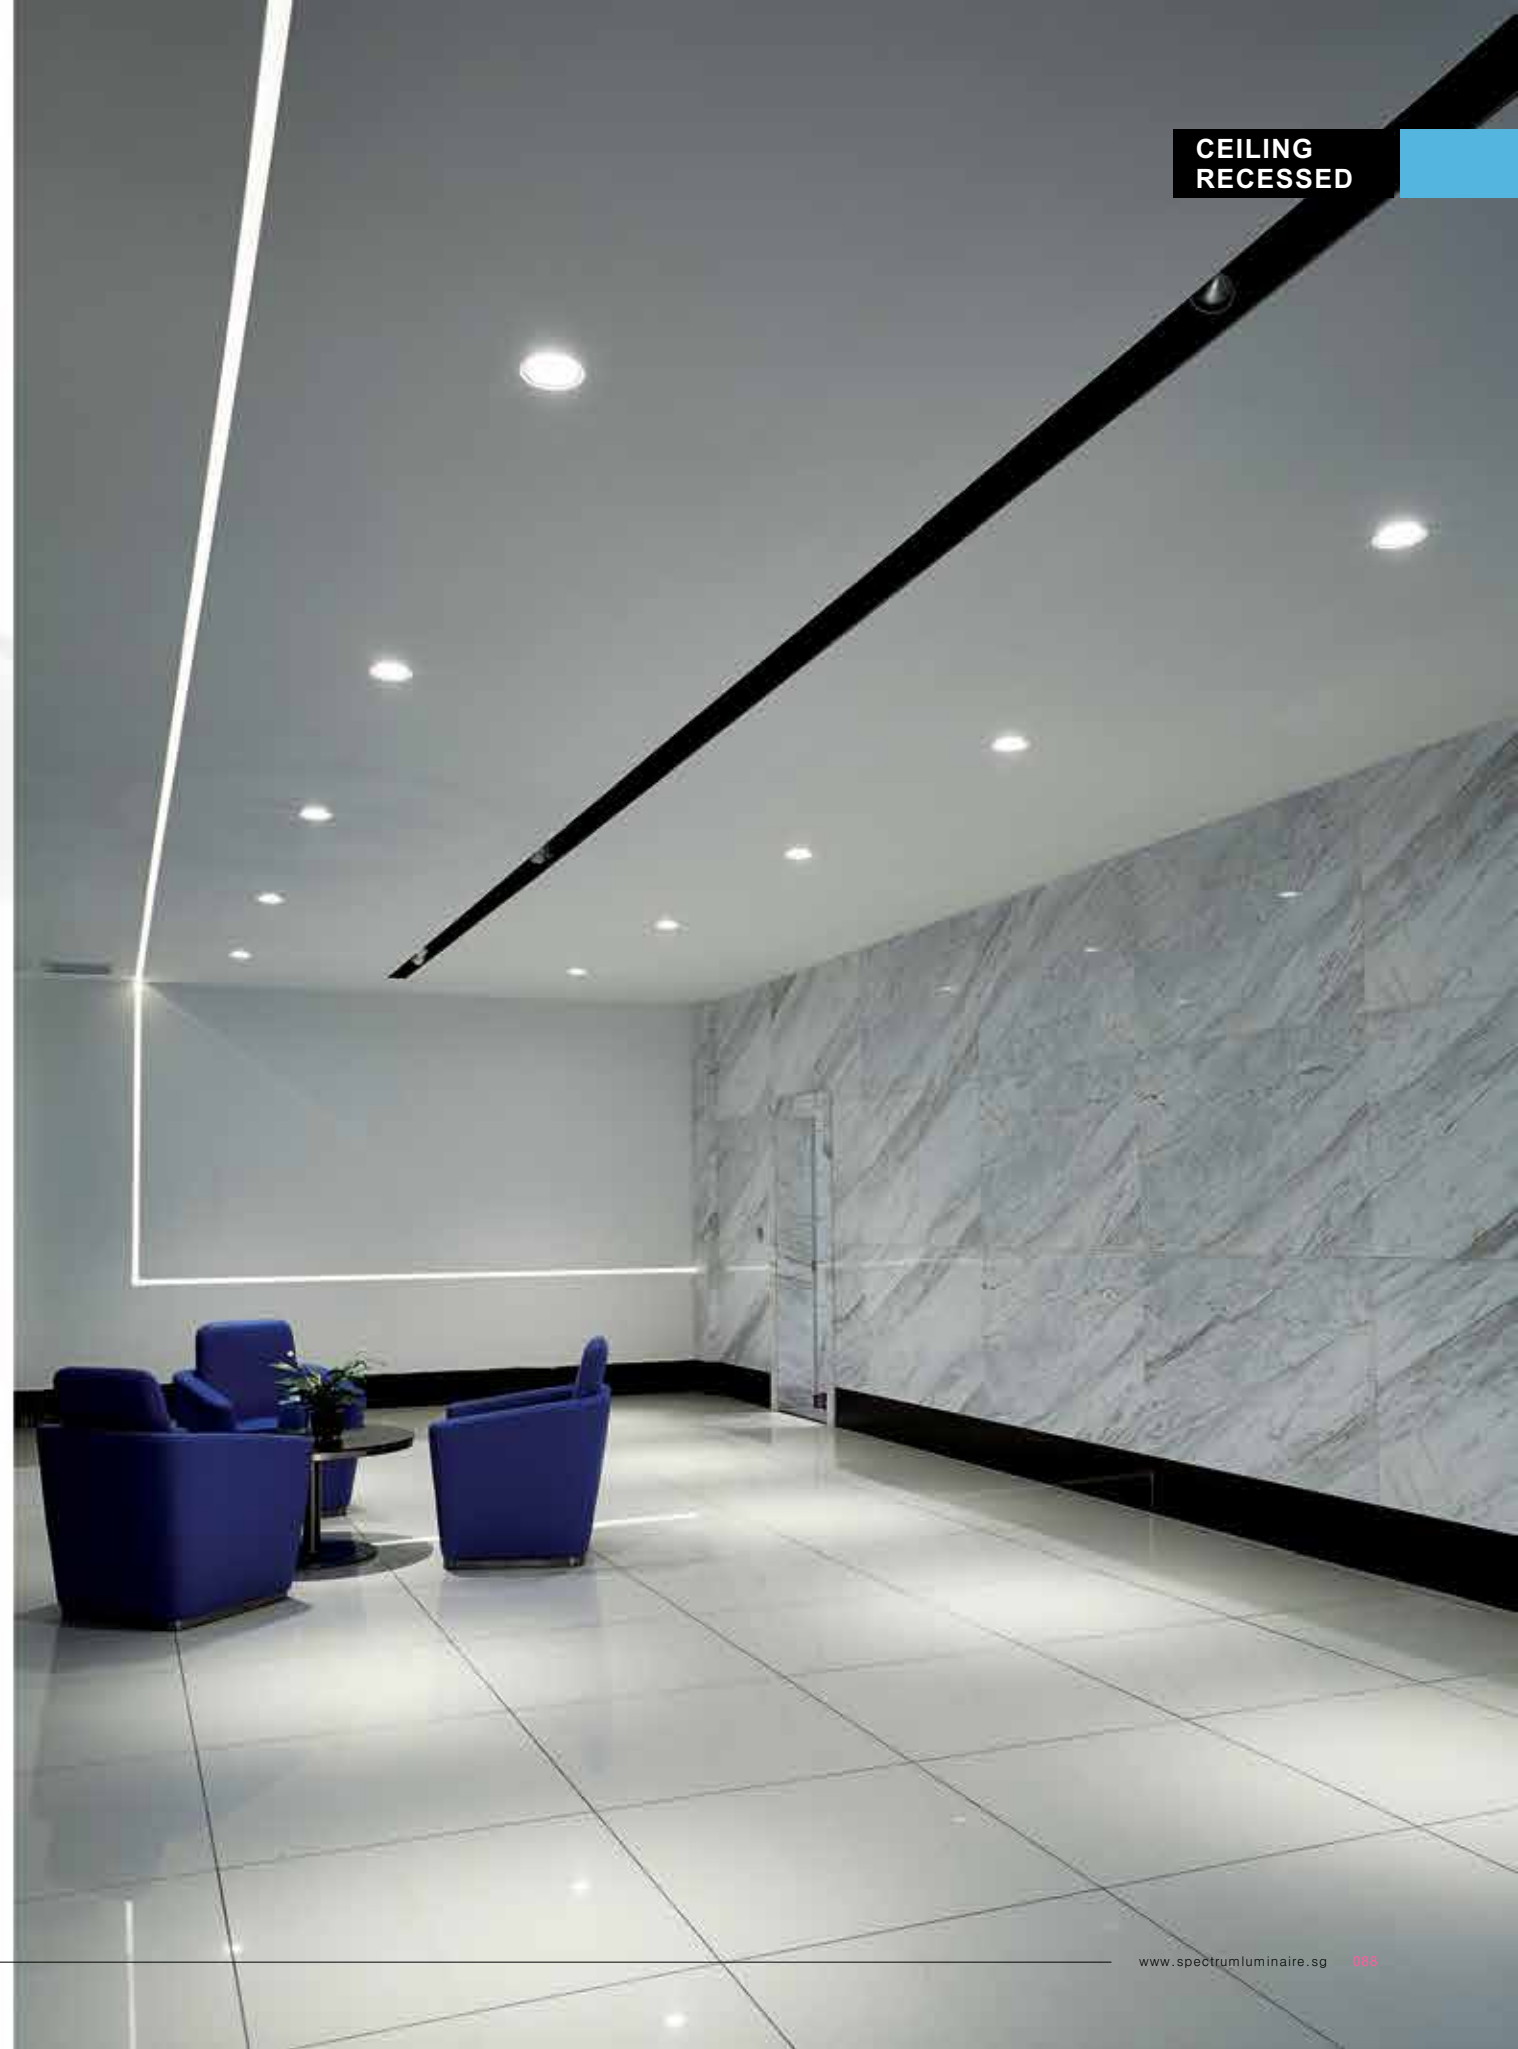

AVAILABLE COLOR:
Sand White
Sand Black

IP20/ROHS/CE/

Ø98, L-103 H75

CEILING
RECESSED

CEILING
RECESSED

DE-20 SERIES

DE-20 series with curved design, it is an attractive product.
DE-20 series have been hot sell since 2012 and developed bigger size in 2013 to meet customer's requirements.
BRIDGELUX LED with 600LM~4500LM. It can widely used in commercial and family.