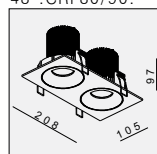

DE-202-9W LED 2x9W

MATERIAL:ALU DIE-CAST + ALU
ADJUSTABLE ANGLE:0~30°/355°

LAMP:BRIDGELUX V8 Array 2x 9.2W
2x945lm/3000K/CRI 80 739lm/3000K/
CRI 90
EXCL.LED POWER SUPPLY 500mA-DC
REFLECTOR ANGLE:17°, 32°, 48°.CRI 80/90.

AVAILABLE COLOR:
Sand White
Sand Black

IP20/ROHS/CE/▽

Ø98, L-103 H117