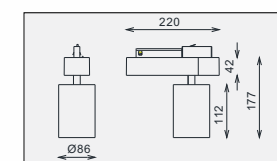

DANNY PLUS T LED 1x33.3W

MATERIAL:ALU DIE-CAST+ALU
ROTATES:350°
SPOT HEAD ADJUST: 90°
LAMP:V15 Array 1x33.3W/900mA,
3550lm/CRI80/3000K,2793lm/CRI90/3000K,
INCL. LED POWER SUPPLY 900mA-DC
AC 220-240V/50-60Hz
REFLECTOR ANGLE:19°, 31°, 43°.CRI 80/90.

AVAILABLE COLOR:
WHI/GLD
WHI/BLK
BLK/GLD
SLV GRY/BLK
IP20/ROHS/CE