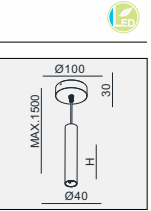

TONY MINI H200: H=200mm
TONY MINI H400: H=400mm

TONY LED 1x9W

MATERIAL: ALUMINUM
ADJUSTABLE ANGLE: FIXED

LAMP: BRIDGELUX V8 ARRAY 1x9.2W/500mA, 945lm/CRI80/3000K, 739lm/CRI90/3000K, INCL. LED POWER SUPPLY 500mA-DC
AC 100-240V/50-60Hz
REFLECTOR ANGLE: 32°, 48°. CRI 80/90.

IP20/ROHS/CE/

TONY DIM LED 1x9W

MATERIAL: ALUMINUM
ADJUSTABLE ANGLE: FIXED

LAMP: BRIDGELUX V8 ARRAY 1x9.2W/500mA, 945lm/CRI80/3000K, 739lm/CRI90/3000K, INCL. LED POWER SUPPLY 500mA-DC TRIAC DIM
AC 220-240V/50-60Hz
REFLECTOR ANGLE: 32°, 48°. CRI 80/90.

IP20/ROHS/CE/