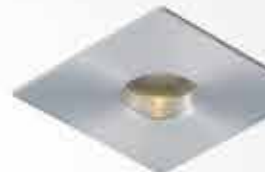

AVAILABLE COLOR:
Sand White
Sand Black
Alu Brush

IP20/ROHS/CE/▽

Ø36xH45

DE-221F-1 /700

LED 1x2W

DE-221F-1

LED 1x3W

MATERIAL:ALU DIE-CAST+ALU
ADJUSTABLE ANGLE:FIXED