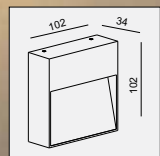

EYES LED 1x3W

MATERIAL:ALU DIE-CAST+GLASS
LAMP:BRIDGELUX V6 Array 1x 3.2W
348lm/3000K/CRI 80 292lm/3000K/CRI 90
INCL. LED POWER SUPPLY 350mA-DC
AC 100-240V/50-60Hz. ⊕
CRI 85/90.