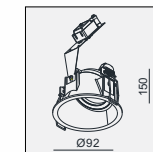

EVA WALLWASH-MR16 1x50W

MATERIAL:ALU DIE-CAST
ADJUSTABLE ANGLE:FIXED 30°

LAMP:1xMR16 MAX.50W
GU5.3/12V EXCL.TRANSFO

AVAILABLE COLOR:
WHI
BLK
SLV GRY
WHI/BLK

IP20/ROHS/CE/

Ø83xH170