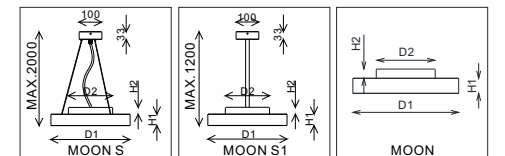

MATERIAL: ALUMINUM+PMMA
ADJUSTABLE ANGLE: FIXED

LAMP: LUXEON 3020,
CRI80/CRI90, 3000K/4000K,
INCL. LED POWER SUPPLY
AC 100-240V/50-60Hz

AVAILABLE COLOR:
WHI
BLK

IP40/ROHS/CE/LED

MODEL NO.	SIZE(mm)				POWER (W)	DRIVER(EXTERNAL)	LUMINOUS FLUX(lm)	
	D 1	D 2	H 1	H 2			3000K/CRI80	3000K/CRI90
MOON-6	160	124	42	21	11.5	NO DIM	1382	1210
MOON-6 DIM	160	124	42	21	11.5	TRIAC DIMMING	1382	1210
MOON-10	260	195	50	30	14.4	NO DIM	1728	1512
MOON-10 DIM	260	195	50	30	14.4	TRIAC DIMMING	1728	1512
MOON-15	350	195	50	30	23	NO DIM	2614	2287
MOON-15 DIM	350	195	50	30	23	TRIAC DIMMING	2614	2287
MOON-18	450	265	50	30	33.5	NO DIM	4039	3534
MOON-18 DIM	450	265	50	30	33.5	TRIAC DIMMING	4039	3534
MOON-18 1~10V	450	265	50	30	33.5	1~10V DIMMING	4039	3534
MOON-24	600	265	50	30	45.7	NO DIM	5508	4819
MOON-24 1~10V	600	265	50	30	45.7	1~10V DIMMING	5508	4819