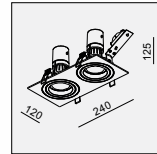

MATERIAL:ALUMINUM
ADJUSTABLE ANGLE:0~30°/350°

LAMP:2xPAR20 MAX.50W
E27 220-240V/50-60Hz

AVAILABLE COLOR:
Sand White
Sand Black
Alu Brush

IP20/ROHS/CE/▽

225x105 H145

DLE-5702-14W LED 2x 14W