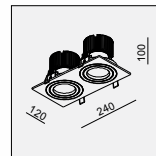

MATERIAL:ALUMINUM
ADJUSTABLE ANGLE:0~30°/350°

LAMP:BRIDGELUX V10 ARRAY. 2x13.8W
1340lmx2/3000K/CRI80 1135lmx2/3000K/CRI90
EXCL.LED POWER SUPPLY 500mA-DC
REFLECTOR ANGLE:20°, 28°, 40°.CRI 80/90.

AVAILABLE COLOR:
Sand White
Sand Black
Alu Brush

IP20/ROHS/CE/▽

225x105 H120

DLE-5702-20W LED 2x 20W