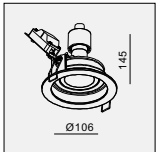

DY-1681 MR16 1x50W

MATERIAL:ALUMINUM DIE-CAST+STEEL
ADJUSTABLE ANGLE:0~25°/355°

LAMP:1xMR16 MAX.50W
GU5.3/12V EXCL.TRANSFO

AVAILABLE COLOR:
WH/BK
WH/WH

IP20/ROHS/CE/▽

95x95 H165