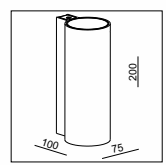

CIRCLE-8 GLANCING GU10 2x 50W

MATERIAL:ALUMINUM
LAMP:2XGU10 MAX.50W
GU10 220-240V/50-60Hz
AVAILABLE COLOR:
Sand Grey. Sand Black. Sand White
IP20/ROHS/CE/