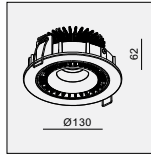

DE-200 MIDI-20W LED 1X20W

MATERIAL:ALU DIE-CAST + ALU
ADJUSTABLE ANGLE:0~30°/355°

LAMP:BRIDGELUX V10 ARRAY. 1x20.3W
1939lm/3000K/CRI80 1535lm/3000K/CRI90
EXCL.LED POWER SUPPLY 700mA-DC
REFLECTOR ANGLE:20°, 35°, 52°.CRI 80/90.

AVAILABLE COLOR:
WH/BK
BK/BK

IP20/ROHS/CE/

Ø121xH82

DE-200 MIDI QR70 1X50W

MATERIAL:ALUMINUM DIE-CAST
ADJUSTABLE ANGLE:0~30°/355°

LAMP:1xQR70 MAX.50W
BA15D/12V EXCL.TRANSFO

AVAILABLE COLOR:
Sand White
Sand Black

IP20/ROHS/CE/

Ø121xH145

DE-201 MIDI-20W LED 1X20W

MATERIAL:ALU DIE-CAST + ALU
ADJUSTABLE ANGLE:0~30°/355°

LAMP:BRIDGELUX V10 ARRAY. 1x20.3W
1939lm/3000K/CRI80 1535lm/3000K/CRI90
EXCL.LED POWER SUPPLY 700mA-DC
REFLECTOR ANGLE:20°, 35°, 52°.CRI 80/90.

AVAILABLE COLOR:
WH/BK
BK/BK

IP20/ROHS/CE/

Ø121xH82

DE-201 MIDI QR70 1x50W

MATERIAL:ALUMINUM DIE-CAST
ADJUSTABLE ANGLE:0~30°/355°

LAMP:1xQR70 MAX.50W
BA15D/12V EXCL.TRANSFO

AVAILABLE COLOR:
Sand White
Sand Black

IP20/ROHS/CE/

Ø121xH145

DE-200x2 MIDI-20W LED 2X20W

MATERIAL:ALU DIE-CAST + ALU
ADJUSTABLE ANGLE:0~30°/355°

LAMP:BRIDGELUX V10 ARRAY. 2x20.3W
2x1939lm/3000K/CRI80 2x1535lm/3000K/CRI90
EXCL.LED POWER SUPPLY 700mA-DC
REFLECTOR ANGLE:20°, 35°, 52°.CRI 80/90.

AVAILABLE COLOR:
WH/BK
BK/BK

IP20/ROHS/CE/

Ø121,L-128 H82

DE-200x2 MIDI QR70 2X50W

MATERIAL:ALUMINUM DIE-CAST
ADJUSTABLE ANGLE:0~30°/355°

LAMP:2xQR70 MAX.50W
BA15D/12V EXCL.TRANSFO

AVAILABLE COLOR:
Sand White
Sand Black

IP20/ROHS/CE/

Ø121,L-128 H145

DE-202 MIDI-20W LED 2X20W

MATERIAL:ALU DIE-CAST + ALU
ADJUSTABLE ANGLE:0~30°/355°

LAMP:BRIDGELUX V10 ARRAY. 2x20.3W
2x1939lm/3000K/CRI80 2x1535lm/3000K/CRI90
EXCL.LED POWER SUPPLY 700mA-DC
REFLECTOR ANGLE:20°, 35°, 52°.CRI 80/90.

AVAILABLE COLOR:
WH/BK
BK/BK

IP20/ROHS/CE/