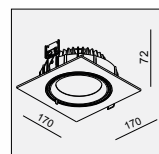

DE-201M-31W LED 1x31W

MATERIAL:ALU DIE-CAST + ALU
ADJUSTABLE ANGLE:0~30°/355°
LAMP:BRIDGELUX VERO 18 ARRAY . 1x31W
3662lm/3000K/CRI80 2842lm/3000K/CRI90
EXCL.LED POWER SUPPLY 1050mA-DC
REFLECTOR ANGLE:18°, 28°, 42°.CRI 80/90.

AVAILABLE COLOR:
Sand White
Sand Black

IP20/ROHS/CE/▽

Ø160xH110