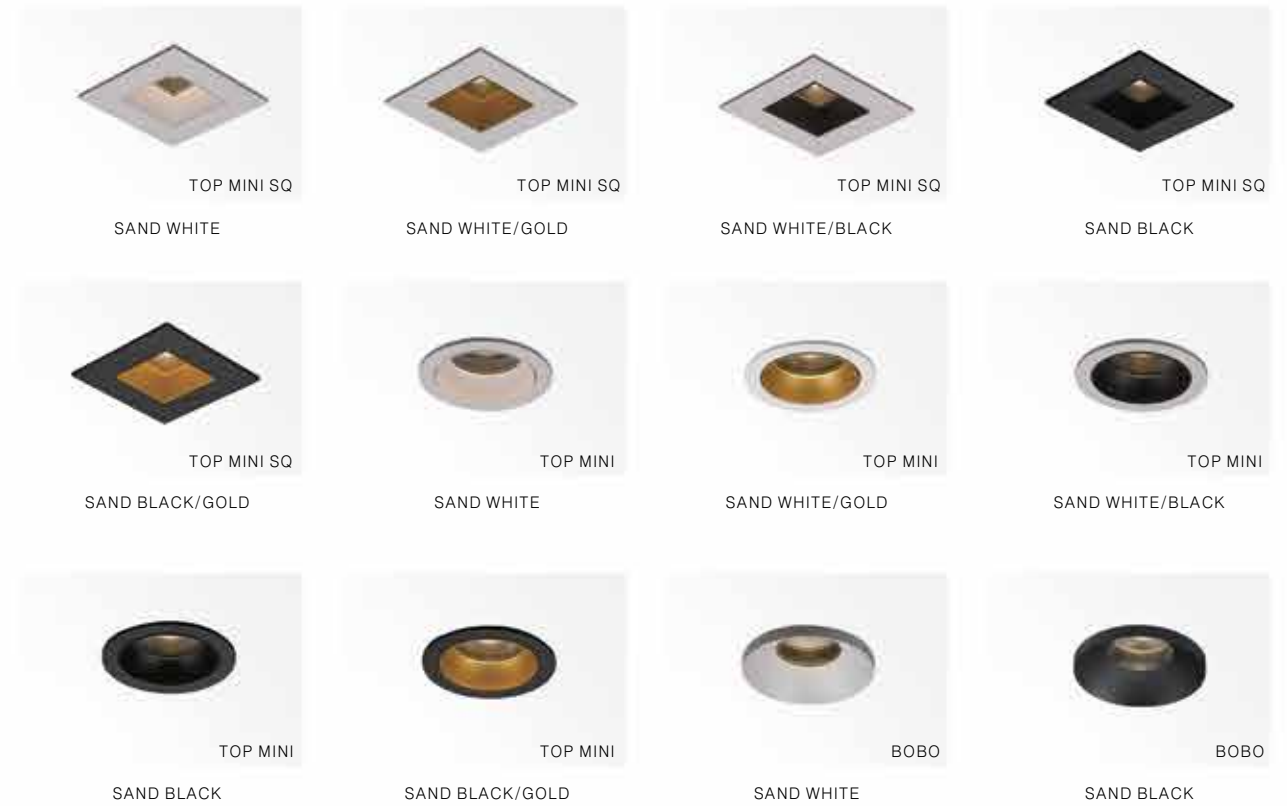

FAST is a waterproof product which can meet these two requirements. It offers "TOP MINI", "TOP MINI SQ" and "BOBO" three styles of IP44 waterproof frames for customers' quickly and freely matching. Based on this character, customers can separately purchase the lamp and different frames, makes the best use of money.