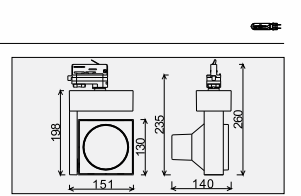

BOX-23W LED 1x23W

MATERIAL:ALUMINUM DIE-CAST
ROTATES:350°
SPOT HEAD ADJUST: 90°
LAMP:BRIDGELUX VERO13 23.4W
2540lm/3000K/CRI80 1969lm/3000K/CRI90
INCL.LED POWER SUPPLY 700mA-DC
AC 220-240V/50-60Hz
REFLECTOR ANGLE:14°, 20°, 34°.CRI 80/90/97

AVAILABLE COLOR:
Sand White/Black
Sand Black
Silver Grey/Black

IP20/ROHS/CE

BOX-31W LED 1x31W

MATERIAL:ALUMINUM DIE-CAST
ROTATES:350°
SPOT HEAD ADJUST: 90°
LAMP:BRIDGELUX VERO 18 ARRAY 1x31W
3662lm/3000K/CRI80 2842lm/3000K/CRI90
INCL.LED POWER SUPPLY 1050mA-DC
AC 220-240V/50-60Hz
REFLECTOR ANGLE:20°, 28°, 38°.CRI 80/90/97

AVAILABLE COLOR:
Sand White/Black
Sand Black
Silver Grey/Black

IP20/ROHS/CE

BOX-CDM-TC G8.5 1x70W

MATERIAL:ALUMINUM DIE-CAST
ROTATES:355°
SPOT HEAD ADJUST: 90°
LAMP:1xCDM-TC MAX.70W
REFLECTOR ANGLE:
14°, 24°, 42°, 18x45°
G8.5 INCL.BALLAST
AC 220-240V/50-60Hz

AVAILABLE COLOR:
Silver Grey, Sand Black, Sand White

IP20/ROHS/CE