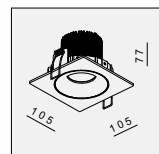

DE-201-6W LED 1x6W

MATERIAL:ALU DIE-CAST + ALU
ADJUSTABLE ANGLE:0~30°/355°

LAMP:BRIDGELUX V8 Array 1x 6.2W
703lm/3000K/CRI 80 550lm/3000K/CRI 90
EXCL.LED POWER SUPPLY 350mA-DC
REFLECTOR ANGLE:17°, 32°, 48°.CRI 80/90.

AVAILABLE COLOR:
Sand White
Sand Black

IP20/ROHS/CE/▽

Ø98xH97