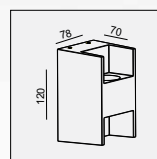

WL-1824 GU10 1x35W