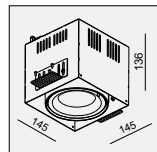

HIDE-201M-G8.5 G8.5 1x70W

AVAILABLE COLOR:
BK/WH
BK/BK
WH/WH

IP20/ROHS/CE/▽

150x150x135H