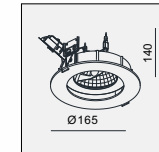

AVAILABLE COLOR:
WH/BK
WH/WH
BK/BK
IP20/ROHS/CE/▽
Ø146xH165

DE-260M QR111 1x 50W

MATERIAL:ALU DIE-CAST + ALU
ADJUSTABLE ANGLE:0~20°
LAMP:1xQR111 MAX.50W
G53/12V EXCL.TRANSFO

AVAILABLE COLOR:
WH/BK
WH/WH
BK/BK
IP20/ROHS/CE/▽
Ø146xH155