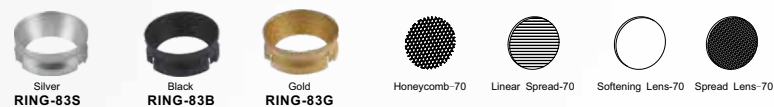

DANNY T

DANNY T LED 1x23W **DANNY T-33W** LED 1x33W **DANNY T-CDM-TC** G8.5 1x70W

MATERIAL:ALU DIE-CAST+ALU
ROTATES:350°
SPOT HEAD ADJUST: 90°

LAMP:BRIDGELUX V13 Array LED 1x23.4W
2540lm/3000K/CRI 80 1969lm/3000K/CRI90
INCL.LED POWER SUPPLY 700mA-DC
AC 220-240V/50-60Hz
REFLECTOR ANGLE: 16° 34° 50°.CRI 80/90

AVAILABLE COLOR:Sand White/Black, Sand Black, Silver Grey/Black
IP20/ROHS/CE

MATERIAL:ALU DIE-CAST+ALU
ROTATES:350°
SPOT HEAD ADJUST: 90°

LAMP:BRIDGELUX V15 Array 1x33.3W
3550lm/CRI80/3000K,2793lm/CRI90/3000K,
INCL.LED POWER SUPPLY 900mA-DC
AC 220-240V/50-60Hz
REFLECTOR ANGLE:19°, 31°, 43°.CRI 80/90.

MATERIAL:ALU DIE-CAST+ALU
ROTATES:350°
SPOT HEAD ADJUST: 90°

LAMP:1xCDM-TC MAX.70W
REFLECTOR ANGLE:
10°, 26°, 40°, 32x55°
G8.5 INCL.BALLAST
AC 220-240V/50-60Hz