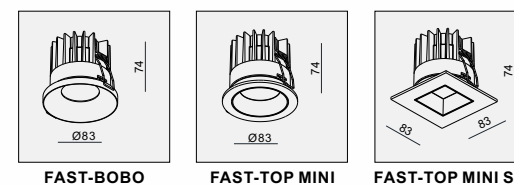

MATERIAL:ALUMINUM DIE-CAST
ADJUSTABLE ANGLE:FIXED

LAMP:BRIDGELUX V8 ARRAY 1x9.2W/500mA,◇
945lm /CRI80/3000K,739lm /CRI90/3000K,
EXCL.LED POWER SUPPLY 500mA-DC
REFLECTOR ANGLE:32°, 48°.CRI 80/90.

AVAILABLE COLOR:Black

⊙ 68 H88

IP44/ROHS/CE/▽

LAMP FOR FAST
LED 1x9W