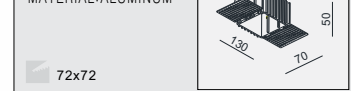

FOCUS COLD RD + **MOUNTING KIT 18** = **FOCUS COLD HIDE**

MOUNTING KIT 18
MATERIAL:ALUMINUM

Black
RASTER 5 B