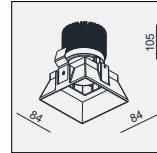

MIKE-9W LED 1x9W

MATERIAL:ALU DIE-CAST + ALU
ADJUSTABLE ANGLE:18°

LAMP:BRIDGELUX V8 ARRAY 1x9.2W/500mA
945lm/CRI80/3000K,739lm/CRI90/3000K,
EXCL.LED POWER SUPPLY 500mA-DC
REFLECTOR ANGLE:23°, 34°, 50°.
CRI 80/90.

AVAILABLE COLOR:
BLK
WHI/BLK
SLV GRY/BLK
WHI+BLK/BLK

IP20/ROHS/CE/

86x86 H136

MIKE HIDE-9W LED 1x9W

MATERIAL:ALU DIE-CAST + ALU
ADJUSTABLE ANGLE:18°

LAMP:BRIDGELUX V8 ARRAY 1x9.2W/500mA
945lm/CRI80/3000K,739lm/CRI90/3000K,
EXCL.LED POWER SUPPLY 500mA-DC
REFLECTOR ANGLE:23°, 34°, 50°.
CRI 80/90.
INCL. MOUNTING KIT 1

AVAILABLE COLOR:
BLK
WHI/BLK
SLV GRY/BLK
WHI+BLK/BLK

IP20/ROHS/CE/

KIT 1 H136

MOUNTING KIT 1
MATERIAL:ALU DIE-CAST

110x110 H140

MIKE-MR16 MR16 1x 50W

MATERIAL:ALU DIE-CAST
ADJUSTABLE ANGLE:0~18°

LAMP:1xMR16 MAX.50W
GU5.3/12V EXCL.TRANSFO

AVAILABLE COLOR:
BLK
WHI/BLK
SLV GRY/BLK
WHI+BLK/BLK

IP20/ROHS/CE/

86x86 H145

MIKE -GU10 GU10 1x 50W

MATERIAL:ALU DIE-CAST
ADJUSTABLE ANGLE:0~18°

LAMP:1xGU10 MAX.50W
GU10 220-240V/50-60Hz

AVAILABLE COLOR:
BLK
WHI/BLK
SLV GRY/BLK
WHI+BLK/BLK

IP20/ROHS/CE/

86x86 H145

MIKE HIDE-MR16 MR16 1x 50W

MATERIAL:ALU DIE-CAST
ADJUSTABLE ANGLE:0~18°

LAMP:1xMR16 MAX.50W
GU5.3/12V EXCL.TRANSFO
INCL. MOUNTING KIT 1

AVAILABLE COLOR:
BLK
WHI/BLK
SLV GRY/BLK
WHI+BLK/BLK

IP20/ROHS/CE/

KIT 1 H125

MIKE HIDE -GU10 GU10 1x 50W

MATERIAL:ALU DIE-CAST
ADJUSTABLE ANGLE:0~18°

LAMP:1xGU10 MAX.50W
GU10 220-240V/50-60Hz
INCL. MOUNTING KIT 1

AVAILABLE COLOR:
BLK
WHI/BLK
SLV GRY/BLK
WHI+BLK/BLK

IP20/ROHS/CE/

KIT 1 H145

MIKE 2-9W LED 2x9W

MATERIAL:ALU DIE-CAST + ALU
ADJUSTABLE ANGLE:18°

LAMP:BRIDGELUX V8 ARRAY 1x9.2W/500mA
2x945lm/CRI80/3000K,2x739lm/CRI90/3000K,
EXCL.LED POWER SUPPLY 500mA-DC
REFLECTOR ANGLE:23°, 34°, 50°.
CRI 80/90.