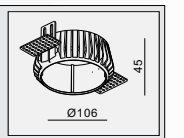

MOUNTING KIT 5
MATERIAL:ALUMINUM

Ø114 H150