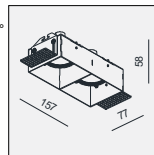

EASY 2 HIDE MR16 2x50W
MATERIAL: STEEL + ALU
ADJUSTABLE ANGLE: 0~20°/355°
LAMP: 2xMR16 MAX. 50W
GU5.3/12V EXCL. TRANSFO
AVAILABLE COLOR:
Silver Grey
Sand White
Sand Black
IP20/ROHS/CE/▽
160x80 H90

EASY 2 HIDE-GU10 GU10 2x50W
MATERIAL: ALUMINUM
ADJUSTABLE ANGLE: 0~20°/350°
LAMP: 2xGU10 MAX. 50W
GU10 220-240V/50-60Hz
AVAILABLE COLOR:
Silver Grey
Sand White
Sand Black
IP20/ROHS/CE/▽
160x80 H90