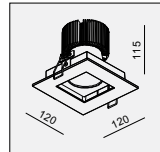

DE-261 MIDI-14W LED 1x 14W

MATERIAL:ALU DIE-CAST + ALU
ADJUSTABLE ANGLE:0~20°
LAMP:BRIDGELUX V10 ARRAY . 1x13.8W
1340lm/3000K/CRI80 1135lm/3000K/CRI90
EXCL.LED POWER SUPPLY 500mA-DC
REFLECTOR ANGLE:20°, 28°, 40°.CRI 80/90.

AVAILABLE COLOR:
WH/BK
WH/WH
BK/BK
IP20/ROHS/CE/▽
95x95 H135