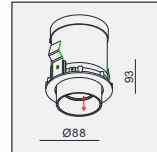

DANNY MINI HIDE-LX MZ LED 1x8W

MATERIAL:Alu die-cast
ADJUSTABLE ANGLE:0~90°/350°
LAMP: LUXEON MZ 1x7.8W/700mA, 780lm /CRI80/3000K
EXCL.LED POWER SUPPLY 700mA-DC
REFLECTOR ANGLE:9° 11°
CRI 80.