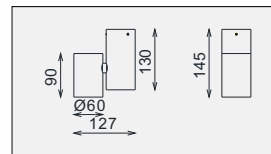

TWINS MINI H130 ED-9W

LED 1x9W

MATERIAL:ALUMINUM DIE-CAST
ROTATES:350°
SPOT HEAD ADJUST: 90°
LAMP:BRIDGELUX V8 ARRAY 1x9.2W/500mA,
945lm/CRI80/3000K,739lm/CRI90/3000K,
INCL.LED POWER SUPPLY 500mA-DC
AC 100-240V/50-60Hz
REFLECTOR ANGLE:17°, 32°, 48°.CRI 80/90.