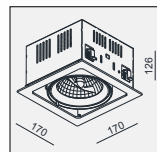

AVAILABLE COLOR:
WH/WH
WH/BK
BK/BK

IP20/ROHS/CE/

152x152 H160

ON-201 M-QR111 QR111 1x50W

MATERIAL:ALU DIE-CAST+STEEL
ADJUSTABLE ANGLE:0~40°/350°

LAMP:1xQR111 MAX.100W
G53/12V EXCL.TRANSFO

AVAILABLE COLOR:
WH/WH
WH/BK
BK/BK