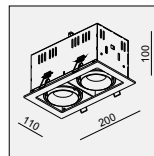

AVAILABLE COLOR:
WH/WH
WH/BK
BK/BK

IP20/ROHS/CE/

180x100 H116

ON-202 MR16 2x50W

MATERIAL:ALU DIE-CAST + ALU + STEEL
ADJUSTABLE ANGLE:0~30°/355°

LAMP:2xMR16 MAX.50W
GU5.3/12V EXCL.TRANSFO

AVAILABLE COLOR:
WH/WH
WH/BK
BK/BK