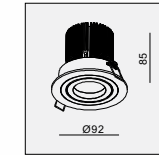

DLE-5600-6W LED 1x6W

MATERIAL:ALUMINUM
ADJUSTABLE ANGLE:0~28°/350°

LAMP:BRIDGELUX V8 Array 1x 6.2W
703lm/3000K/CRI 80 550lm/3000K/CRI 90
EXCL.LED POWER SUPPLY 350mA-DC
REFLECTOR ANGLE:17°, 32°, 48°.CRI 80/90.

AVAILABLE COLOR:
Sand White
Sand Black
Alu Brush

IP20/ROHS/CE/▽

Ø82xH105