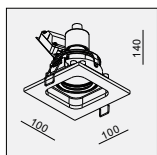

GD-1641 GU10 1x50W

MATERIAL:ALU DIE-CAST + ALU
ADJUSTABLE ANGLE:0~28°/350°
LAMP:1xGU10 MAX.50W
GU10 220-240V/50-60Hz

AVAILABLE COLOR:
WH/BK/WH, WH/BK/BK
AL/BK/AL, AL/BK/BK
WH/WH/WH, BK/BK/BK

IP20/ROHS/CE/▽
Ø89xH150