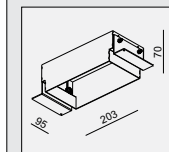

AVAILABLE COLOR:
BK/WH
BK/BK
WH/WH

IP20/ROHS/CE/▽
KIT 4 H116

MOUNTING KIT 4

MATERIAL:STEEL

185x100 H116

HIDE-202 MR16 2x50W

MATERIAL:ALU DIE-CAST + ALU + STEEL
ADJUSTABLE ANGLE:0~30°/355°

LAMP:2xMR16 MAX.50W
GU5.3/12V EXCL.TRANSFO
INCL MOUNTING KIT 4