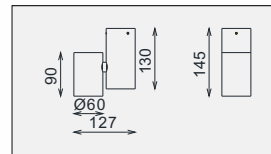

TWINS MINI H125 ED-GU10

GU10 1x50W

MATERIAL:ALUMINUM
ROTATES:350°
SPOT HEAD ADJUST: 90°
LAMP:1xGU10 50W
GU10 220-240V/50-60Hz

IP20/ROHS/CE

TWINS MINI H125 ED-MR16

MR16 1x50W

MATERIAL:ALUMINUM
ROTATES:350°
SPOT HEAD ADJUST: 90°
LAMP:1xMR16 LED 50W
GU5.3/12V INCL.TRANSFO
AC 100-240V/50-60Hz