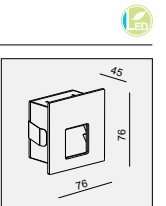

WE-1926 LED1x1~2W

MATERIAL:ALUMINUM

LAMP:OSLON Square.1x1~2.1W
138~224lm/CRI80/3000K,
120~194lm/CRI90/3000K,
EXCL. LED POWER SUPPLY 350~700mA-DC
CRI 80/90.

AVAILABLE COLOR:
Alu Brush. Sand White

IP20/ROHS/CE/

65x65 H55

WE-1927 LED1x1~2W

MATERIAL:ALUMINUM

LAMP:OSLON Square.1x1~2.1W
138~224lm/CRI80/3000K,
120~194lm/CRI90/3000K,
EXCL. LED POWER SUPPLY 350~700mA-DC
CRI 80/90.

AVAILABLE COLOR:
Alu Brush. Sand White

IP20/ROHS/CE/

65x65 H55

WE-1927 K1 LED1x1~2W

MATERIAL:ALUMINUM

LAMP:OSLON Square.1x1~2.1W
138~224lm/CRI80/3000K,
120~194lm/CRI90/3000K,
EXCL. LED POWER SUPPLY 350~700mA-DC
CRI 80/90.

AVAILABLE COLOR:
Alu Brush. Sand White

IP20/ROHS/CE/

65x65 H55

WE-1927 K2 LED1x1~2W

MATERIAL:ALUMINUM

LAMP:OSLON Square.1x1~2.1W
138~224lm/CRI80/3000K,
120~194lm/CRI90/3000K,
EXCL. LED POWER SUPPLY 350~700mA-DC
CRI 80/90.

AVAILABLE COLOR:
Alu Brush. Sand White

IP20/ROHS/CE/

65x65 H55