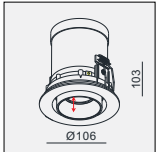

X-HALO DANNY MINI-LX MZ LED 1x8W

MATERIAL:Alu die-cast
ADJUSTABLE ANGLE:0~80°/350°
LAMP: LUXEON MZ 1x7.8W/700mA, 780lm /CRI80/3000K
EVERLIGHT SMD 12x0.1W, EXCL.LED POWER SUPPLY 700mA-DC
REFLECTOR ANGLE:9°, 11° CRI 80.