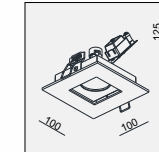

DE-261 MR16 1x 50W

MATERIAL:ALU DIE-CAST + ALU
ADJUSTABLE ANGLE:0~20°

LAMP:1xMR16 MAX.50W
GU5.3/12V EXCL.TRANSFO

AVAILABLE COLOR:
WH/BK
WH/WH
BK/BK

IP20/ROHS/CE/▽

80x80xH95