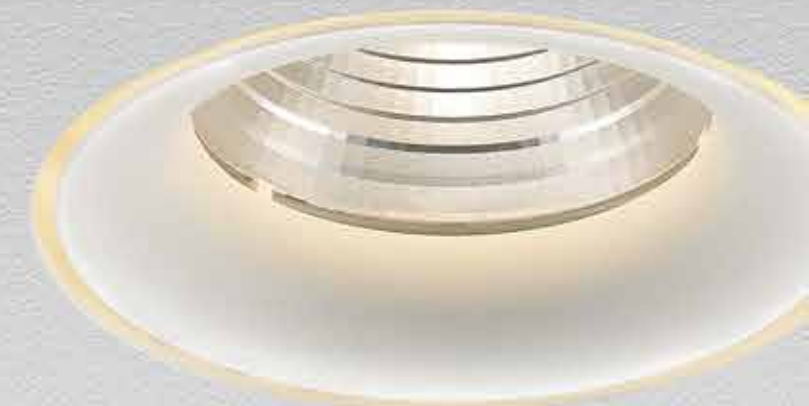

AVAILABLE COLOR:Sand White, Sand Black

IP20/ROHS/CE/LED

Ø83xH109

**CEILING
RECESSED**

**CEILING
RECESSED**

HALO range is a continuously hot sell product. When lighting on, there will be a round circle light on the surface. Its fashion design is not only for lighting but also decorated atmosphere. HALO range can be 5W, 10W, 17W and 24W, also with three different sizes for options. Moreover, there are recessed design and trimless design for choices.