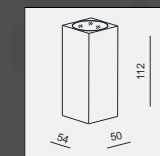

AVAILABLE COLOR:
Sand Grey, Sand Black, Sand White

IP65/ROHS/CE/∇