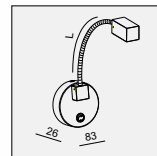

WE-1896/S4x2 LED 2x2W

MATERIAL:ALUMINUM+GLASS
LAMP:OSLON Square.2x2.1W
224lm/CRI80/3000K,194lm/CRI90/3000K,
EXCL. LED POWER SUPPLY 700mA-DC
CRI 80/90.

AVAILABLE COLOR:
Alu Brush, Sand Black, Sand White
IP40/ROHS/CE/