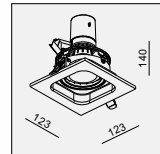

GD-1741 PAR20 1x50W

MATERIAL:ALU DIE-CAST + ALU
ADJUSTABLE ANGLE:0~21°/350°

LAMP:1xPAR20 MAX.50W
E27 220-240V/50-60Hz

AVAILABLE COLOR:
WH/BK/WH
AL/BK/AL
WH/BK
WH/WH/WH

IP20/ROHS/CE/▽

Ø114xH150