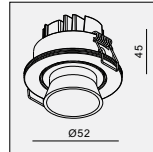

DE-240-1H

LED 1x3W

MATERIAL:ALU DIE-CAST+ALU
ADJUSTABLE ANGLE:0°~15°

LAMP:OSLON Square.1x2.1W
224lm/3000K/CRI 80 194lm/3000K/CRI 90
EXCL.LED POWER SUPPLY 700mA-DC
LENS ANGLE:12°, 30°, 40°.CRI 80/90.

AVAILABLE COLOR:
Sand White
Sand Black
Alu Brush

IP20/ROHS/CE/▽

Ø45xH55