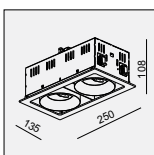

ON-201-9W LED 1x9W

MATERIAL:ALU DIE-CAST + ALU + STEEL
ADJUSTABLE ANGLE:0~22°/355°

LAMP:BRIDGELUX V8 Array 1x 9.2W
945lm/3000K/CRI 80 739lm/3000K/CRI 90
EXCL.LED POWER SUPPLY 500mA-DC
REFLECTOR ANGLE:17°, 32°, 48°.CRI 80/90.

AVAILABLE COLOR:
WH/WH
WH/BK
BK/BK

IP20/ROHS/CE/

100x100 H116

ON-201 MR16 1x50W

MATERIAL:ALU DIE-CAST + ALU + STEEL
ADJUSTABLE ANGLE:0~30°/355°

LAMP:1xMR16 MAX.50W
GU5.3/12V EXCL.TRANSFO

AVAILABLE COLOR:
WH/WH
WH/BK
BK/BK

IP20/ROHS/CE/

100x100 H135

ON-201-9W LED 2x9W

MATERIAL:ALU DIE-CAST + ALU + STEEL
ADJUSTABLE ANGLE:0~22°/355°

LAMP:BRIDGELUX V8 Array 2x 9.2W
2x945lm/3000K/CRI 80 2x739lm/3000K/CRI 90
EXCL.LED POWER SUPPLY 500mA-DC
REFLECTOR ANGLE:17°, 32°, 48°.CRI 80/90.

AVAILABLE COLOR:
WH/WH
WH/BK
BK/BK

IP20/ROHS/CE/

180x100 H116

ON-202 MR16 2x50W

MATERIAL:ALU DIE-CAST + ALU + STEEL
ADJUSTABLE ANGLE:0~30°/355°

LAMP:2xMR16 MAX.50W
GU5.3/12V EXCL.TRANSFO

AVAILABLE COLOR:
WH/WH
WH/BK
BK/BK

IP20/ROHS/CE/

180x100 H135

ON-201 MIDI-20W LED 1x20W

MATERIAL:ALUMINUM+STEEL
ADJUSTABLE ANGLE:0~30°/355°

LAMP:BRIDGELUX V10 ARRAY, 1x20.3W
1939lm/3000K/CRI80 1535lm/3000K/CRI90
EXCL.LED POWER SUPPLY 700mA-DC
REFLECTOR ANGLE:20°, 35°, 52°.CRI 80/90.

AVAILABLE COLOR:
WH/BK
BK/BK

IP20/ROHS/CE/

122x122 H116

ON-201 MIDI QR70 1x50W

MATERIAL:ALU DIE-CAST + ALU + STEEL
ADJUSTABLE ANGLE:0~45°/355°

LAMP:1xQR70 MAX.50W
BA15D/12V EXCL.TRANSFO

AVAILABLE COLOR:
WH/WH
WH/BK
BK/BK

IP20/ROHS/CE/

122x122 H125

ON-202 MIDI-20W LED 2x20W

MATERIAL:ALUMINUM+STEEL
ADJUSTABLE ANGLE:0~30°/355°

LAMP:BRIDGELUX V10 ARRAY, 2x20.3W
2x1939lm/3000K/CRI80 2x1535lm/3000K/CRI90
EXCL.LED POWER SUPPLY 700mA-DC
REFLECTOR ANGLE:20°, 35°, 52°.CRI 80/90.

AVAILABLE COLOR:
WH/BK
BK/BK

IP20/ROHS/CE/