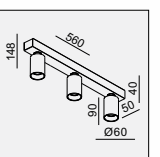

SAGITTARIUS E3 DIM LED 3x9W

MATERIAL:ALU DIE-CAST+ ALU
ADJUSTABLE ANGLE:0~90°/355°

LAMP:BRIDGELUX V8 ARRAY 3x9.2W/500mA,
3x945lm/CRI80/3000K, 3x739lm/CRI90/3000K,
INCL. LED POWER SUPPLY 500mA-DC
TRIAC DIM
AC 100-240V/50-60Hz
REFLECTOR ANGLE:17°, 32°, 48°.CRI 80/90.

AVAILABLE COLOR:
Sand White/Black
Sand Black
Sand Black/Gold

IP20/ROHS/CE/