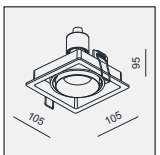

FASHION-GU10 GU10 1x50W

MATERIAL:ALUMINUM DIE-CAST+STEEL ADJUSTABLE ANGLE:0~30°/355°

LAMP:1xGU10 MAX.50W
GU10 220-240V/50-60Hz

AVAILABLE COLOR:
WH/BK/WH
WH/BK/BK
BK/BK/BK

IP20/ROHS/CE/▽

95x95 H160