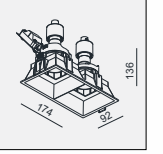

IP20/ROHS/CE/

168x86 H160

MIKE HIDE-MR16 MR16 2x 50W

MATERIAL:ALU DIE-CAST
ADJUSTABLE ANGLE:0~18°

LAMP:2xMR16 MAX.50W
GU5.3/12V EXCL.TRANSFO
INCL. MOUNTING KIT 2

AVAILABLE COLOR:
BLK
WHI/BLK
SLV GRY/BLK
WHI+BLK/BLK