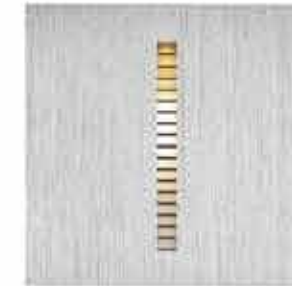

WE-1926 LED1x1~2W

MATERIAL:ALUMINUM

LAMP:OSLON Square.1x1~2.1W
138~224lm/CRI80/3000K,
120~194lm/CRI90/3000K,
EXCL. LED POWER SUPPLY 350~700mA-DC
CRI 80/90.

AVAILABLE COLOR:
Alu Brush. Sand White

IP20/ROHS/CE/

65x65 H55