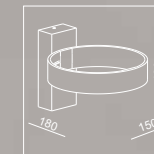

OK LED 1x6W

MATERIAL:ALUMINUM

LAMP:BRIDGELUX V8 ARRAY 1x6.2W/350mA,
703lm/CRI80/3000K,550lm/CRI90/3000K,
INCL. LED POWER SUPPLY 350mA-DC
AC 100-240V/50-60Hz. Ⓢ

AVAILABLE COLOR:WHI, BLK, WHI/GLD, WHI/BLK
BLK/GLD, SLV GRY

IP20/ROHS/CE/▽