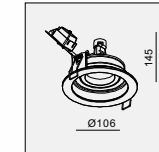

DY-1680 GU10 1x50W

MATERIAL:ALUMINUM DIE-CAST+STEEL
ADJUSTABLE ANGLE:0~25°/355°

LAMP:1XGU10 MAX.50W
GU10 220-240V/50-60Hz

AVAILABLE COLOR:
WH/BK
WH/WH

IP20/ROHS/CE/▽

Ø90xH165