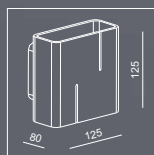

WL-1903 G9 1x40W

MATERIAL:ALUMINUM

LAMP:1xG9 MAX.40W
G9 220-240V/50-60Hz