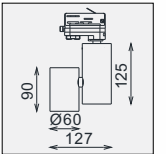

TWINS MINI H125 -MR16 MR16 1x50W

MATERIAL:ALUMINUM DIE-CAST
ROTATES:350°
SPOT HEAD ADJUST: 90°

LAMP:1xMR16 MAX.50W
GU5.3/12V INCL.TRANSFO
AC 220-240V/50-60Hz ⊕

AVAILABLE COLOR:
WHI/GLD
WHI/BLK
BLK/GLD
SLV GRY/BLK

IP20/ROHS/CE

TWINS MINI H125-GU10 GU10 1x50W

MATERIAL:ALUMINUM DIE-CAST
ROTATES:350°
SPOT HEAD ADJUST: 90°

LAMP:1XGU10 MAX.50W
GU10 230-240V/50-60Hz ⊕

AVAILABLE COLOR:
WHI/GLD
WHI/BLK
BLK/GLD
SLV GRY/BLK

IP20/ROHS/CE