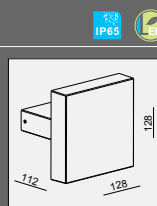

LAW L LED 1x6W

MATERIAL:ALU DIE-CAST+GLASS

LAMP:BRIDGELUX V8 Array 1x 6.2W
703lm/3000K/CRI 80 550lm/3000K/CRI 90
INCL LED POWER SUPPLY 350mA-DC
AC 100-240V/50-60Hz. Ⓢ
CRI 80/90.

AVAILABLE COLOR:
Sand Grey
Sand Black
Sand White

IP65/ROHS/CE/▽

LAW T LED 2x6W

MATERIAL:ALU DIE-CAST+GLASS

LAMP:BRIDGELUX V8 Array 2x 6.2W
2x703lm/3000K/CRI 80 2x550lm/3000K/CRI 90
INCL LED POWER SUPPLY 350mA-DC
AC 100-240V/50-60Hz. Ⓢ
CRI 80/90.

AVAILABLE COLOR:
Sand Grey
Sand Black
Sand White

IP65/ROHS/CE/▽