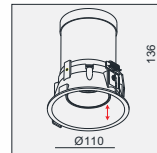

EVA DANNY MINI-LX MZ LED 1x8W

MATERIAL:Alu die-cast
ADJUSTABLE ANGLE:0~45°/350°

LAMP:LUXEON MZ 1x7.8W/700mA
780lm/CRI80/3000K
EXCL.LED POWER SUPPLY 700mA-DC
REFLECTOR ANGLE:9°, 11°.CRI 80.