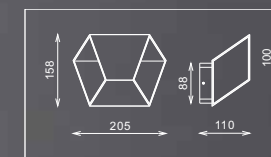

IP20/ROHS/CE/

DIAMOND is born as a brother product from CUBE, it is geometrical which consists of a multi-cutting faces, like a diamond, makes everybody impressed.

VERTICAL LED 1x6W

MATERIAL:ALUMINUM+GLASS