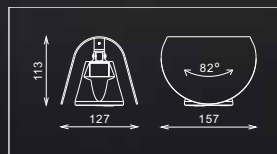

WALL SURFACE

Shell, this wall light looks like a shell, with a smooth and natural appearance. The special of Shell is you can adjust the light beam by just turning its "shell", it is simply and directly!

Shell series have both indoor and outdoor versions, TRIAC dimming or non-dimmable versions for customers' options.