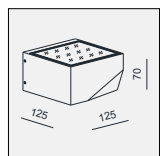

DEFECT-9W LED 1x9W

MATERIAL:ALU DIE-CAST+GLASS
LAMP:BRIDGELUX V8 Array 1x 9.2W
945lm/3000K/CRI 80 739lm/3000K/CRI 90
INCL. LED POWER SUPPLY 500mA-DC
AC 100-240V/50-60Hz
RI 80/90.

AVAILABLE COLOR:
Sand Grey, Sand Black, Sand White

IP65/ROHS/CE/

NO DEFECT-9W LED 1x9W

MATERIAL:ALU DIE-CAST+GLASS
LAMP:BRIDGELUX V8 Array 1x 9.2W
945lm/3000K/CRI 80 739lm/3000K/CRI 90
INCL. LED POWER SUPPLY 500mA-DC
AC 100-240V/50-60Hz
CRI 80/90.