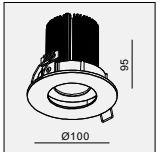

DE-260-9W LED 1x9W

MATERIAL:ALU DIE-CAST + ALU
ADJUSTABLE ANGLE:0~20°

LAMP:BRIDGELUX V8 Array 1x 9.2W
945lm/3000K/CRI 80 739lm/3000K/CRI 90
EXCL.LED POWER SUPPLY 500mA-DC
REFLECTOR ANGLE:17°, 32°, 48°.CRI 80/90.

AVAILABLE COLOR:
WH/BK
WH/WH
BK/BK

IP20/ROHS/CE/▽

Ø80xH115