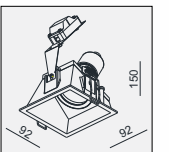

MAKE WALLWASH-GU10 1x50W

MATERIAL:ALU DIE-CAST
ADJUSTABLE ANGLE:FIXED 30°

LAMP:1xGU10 MAX.50W
GU10 220-240V/50-60Hz

AVAILABLE COLOR:
WHI
BLK
SLV GRY
WHI/BLK

IP20/ROHS/CE/

83x83 H170

EVA WALLWASH LED 1x9W

MATERIAL:ALU DIE-CAST + ALU
ADJUSTABLE ANGLE:FIXED 30°

LAMP:BRIDGELUX V8 ARRAY 1x9.2W/500mA
945lm/CRI80/3000K,739lm/CRI90/3000K,
EXCL.LED POWER SUPPLY 500mA-DC
REFLECTOR ANGLE:48°.CRI 80/90.

AVAILABLE COLOR:
WHI
BLK
SLV GRY
WHI/BLK

IP20/ROHS/CE/

Ø83 H135