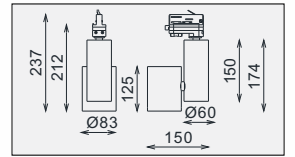

TWINS-CDM-TC G8.5 1x70W

MATERIAL:ALUMINUM
ROTATES:355°
SPOT HEAD ADJUST: 90°

LAMP:1xCDM-TC MAX.70W
REFLECTOR ANGLE:10°, 26°, 32°, 36°
G8.5 INCL.BALLAST
AC 220-240V/50-60Hz

AVAILABLE COLOR
Alu Grey
Sand Black
Sand White

IP20/ROHS/CE