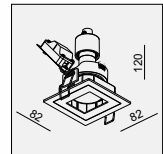

Ø76xH135

KEVIN-GU10 GU10 1x50W

MATERIAL:ALU DIE-CAST
ADJUSTABLE ANGLE:0~18°
LAMP:1xGU10 MAX.50W
GU10 220-240V/50-60Hz

AVAILABLE COLOR:
BLK
WHI
SLV GRY
IP20/ROHS/CE/▽

Ø76xH135

JANE OK-6W LED 1x6W

MATERIAL:ALU DIE-CAST + ALU
ADJUSTABLE ANGLE:0~18°
LAMP:BRIDGELUX V8 ARRAY 1x6.2W/350mA,
703lm /CRI80/3000K,550lm /CRI90/3000K,
EXCL.LED POWER SUPPLY 350mA-DC
REFLECTOR ANGLE:23°, 34°, 50°.
CRI 80/90.