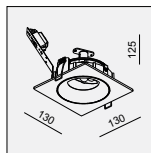

AVAILABLE COLOR:
WH/BK
BK/BK

IP20/ROHS/CE/

Ø121xH82

DE-201 MIDI QR70 1x50W

MATERIAL:ALUMINUM DIE-CAST
ADJUSTABLE ANGLE:0~30°/355°

LAMP:1xQR70 MAX.50W
BA15D/12V EXCL.TRANSFO

AVAILABLE COLOR:
Sand White
Sand Black