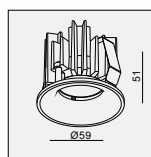

DE-200 FIX-9W LED 1x9W

MATERIAL:ALU DIE-CAST
ADJUSTABLE ANGLE:FIXED

LAMP:BRIDGELUX V8 Array 1x 9.2W
945lm/3000K/CRI 80 739lm/3000K/CRI 90
EXCL.LED POWER SUPPLY 500mA-DC
REFLECTOR ANGLE:32°, 48°.CRI 80/90.

AVAILABLE COLOR:
Sand White
Sand Black
Chrome

IP54/ROHS/CE/

Ø68xH70