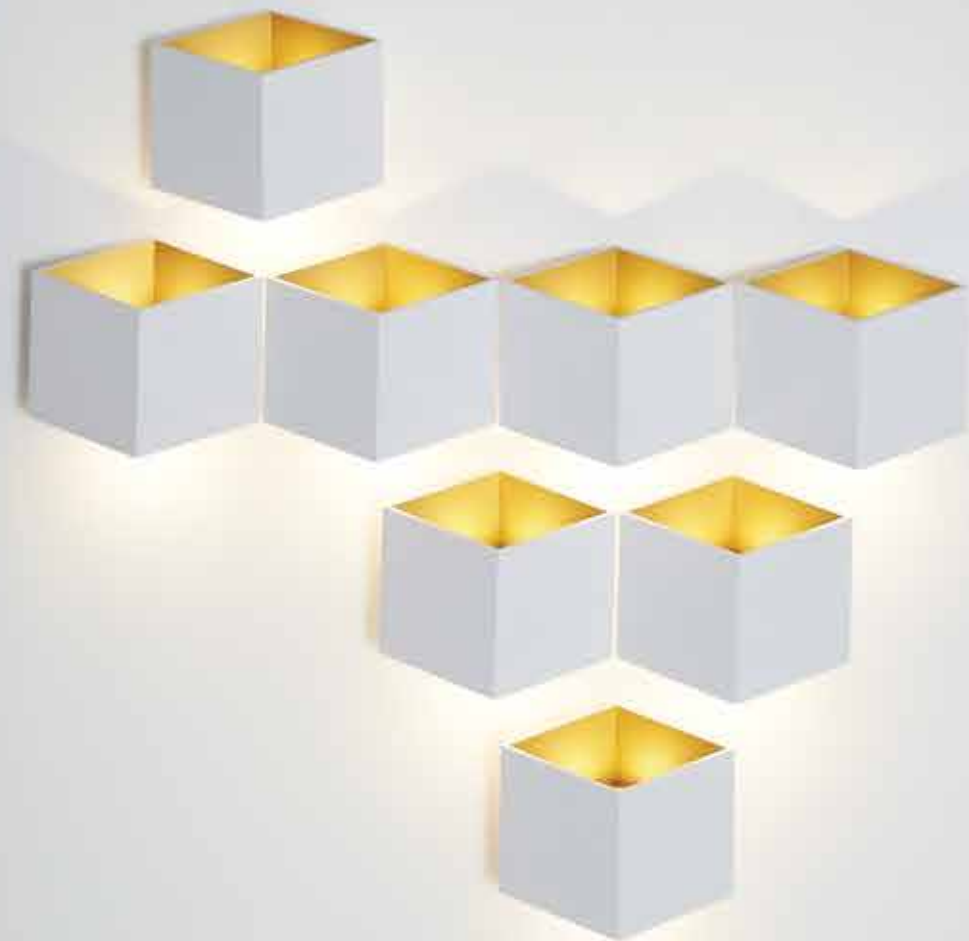

CUBE is a wall light luminaire with bright character, it can be single use on the wall, as well as use several pieces to make geometric patterns! But no matter what, CUBE is super attractive!

CUBE offers a variety of color matching, white, black, champagne, white/gold, black/gold.