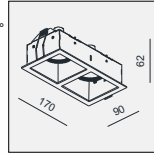

EASY 2 MR16 2x50W
MATERIAL: STEEL + ALU
ADJUSTABLE ANGLE: 0~20°/355°
LAMP: 2xMR16 MAX. 50W
GU5.3/12V EXCL. TRANSFO
AVAILABLE COLOR:
Silver Grey
Sand White
Sand Black
IP20/ROHS/CE/▽
160x80 H90

EASY 2-GU10 GU10 2x50W
MATERIAL: ALUMINUM
ADJUSTABLE ANGLE: 0~20°/350°
LAMP: 2xGU10 MAX. 50W
GU10 220-240V/50-60Hz
AVAILABLE COLOR:
Silver Grey
Sand White
Sand Black
IP20/ROHS/CE/▽
160x80 H90