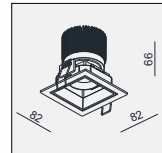

JANE OK-6W LED 1x6W

MATERIAL:ALU DIE-CAST + ALU
ADJUSTABLE ANGLE:0~18°
LAMP:BRIDGELUX V8 ARRAY 1x6.2W/350mA,
703lm /CRI80/3000K,550lm /CRI90/3000K,
EXCL.LED POWER SUPPLY 350mA-DC
REFLECTOR ANGLE:23°, 34°, 50°.
CRI 80/90.

AVAILABLE COLOR:
BLK
WHI/BLK
SLV GRY/BLK
WHI+BLK/BLK
IP20/ROHS/CE/▽

Ø76xH98