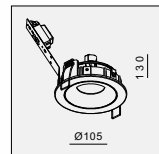

DE-200 MR16 1x50W

MATERIAL:ALU DIE-CAST
ADJUSTABLE ANGLE:0~30°/355°

LAMP:1xMR16 MAX.50W
GU5.3/12V EXCL.TRANSFO

AVAILABLE COLOR:
Sand White
Sand Black

IP20/ROHS/CE/▽

Ø98xH140