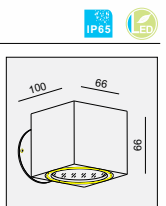

WE-1915-3 LED 1x5W

MATERIAL:ALUMINUM+GLASS

LAMP:OSLON Square, 1x3x1.5W
510lm/CRI80/3000K, 440lm/CRI90/3000K,
INCL. LED POWER SUPPLY 500mA-DC
AC100-240V/50-60Hz
LENS ANGLE:12°, 30°, 40°.CRI 80.

AVAILABLE COLOR:
Alu Grey, Sand Black, Sand White

IP65/ROHS/CE/▽

WE-1915-6 LED 1x9W

MATERIAL:ALUMINUM+GLASS

LAMP:OSLON Square, 1x6x1.5W
1010lm/CRI80/3000K, 870lm/CRI90/3000K,
INCL. LED POWER SUPPLY 500mA-DC
AC100-240V/50-60Hz
LENS ANGLE:12°, 30°, 40°.CRI 80.

AVAILABLE COLOR:
Alu Grey, Sand Black, Sand White

IP65/ROHS/CE/▽

WE-1915-9 LED 1x14W

MATERIAL:ALUMINUM+GLASS

LAMP:OSLON Square, 1x9x1.5W
1510lm/CRI80/3000K, 1300lm/CRI90/3000K,
INCL. LED POWER SUPPLY 500mA-DC
AC100-240V/50-60Hz
LENS ANGLE:12°, 30°, 40°.CRI 80.

AVAILABLE COLOR:
Sand Grey, Sand Black, Sand White

IP65/ROHS/CE/▽

WE-1916-3 LED 1x5W

MATERIAL:ALUMINUM+GLASS

LAMP:OSLON Square, 1x3x1.5W
510lm/CRI80/3000K, 440lm/CRI90/3000K,
INCL. LED POWER SUPPLY 500mA-DC
AC100-240V/50-60Hz
LENS ANGLE:12°, 30°, 40°.CRI 80.

AVAILABLE COLOR:
Alu Grey, Sand Black, Sand White

IP65/ROHS/CE/▽

WE-1916-6 LED 1x9W

MATERIAL:ALUMINUM+GLASS

LAMP:OSLON Square, 1x6x1.5W
1010lm/CRI80/3000K, 870lm/CRI90/3000K,
INCL. LED POWER SUPPLY 500mA-DC
AC100-240V/50-60Hz
LENS ANGLE:12°, 30°, 40°.CRI 80.

AVAILABLE COLOR:
Alu Grey, Sand Black, Sand White

IP65/ROHS/CE/▽

WE-1916-9 LED 1x14W

MATERIAL:ALUMINUM+GLASS

LAMP:OSLON Square, 1x9x1.5W
1510lm/CRI80/3000K, 1300lm/CRI90/3000K,
INCL. LED POWER SUPPLY 500mA-DC
AC100-240V/50-60Hz
LENS ANGLE:12°, 30°, 40°.CRI 80.

AVAILABLE COLOR:
Sand Grey, Sand Black, Sand White

IP65/ROHS/CE/▽