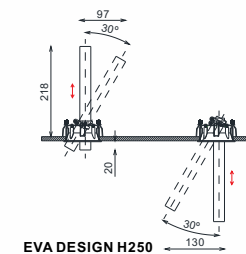

EVA DESIGN H250

MOUNTING KIT 5
MATERIAL:ALUMINUM

Ø114 H150