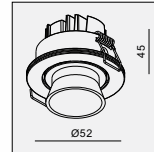

MATERIAL:ALU DIE-CAST+ALU
ADJUSTABLE ANGLE:0°~15°

LAMP:BRIDGELUX V6 Array 1x 3.2W
348lm/3000K/CRI 80 292lm/3000K/CRI 90
EXCL.LED POWER SUPPLY 350mA-DC
LENS ANGLE:30°.CRI 80/90.

AVAILABLE COLOR:
Sand White
Sand Black
Alu Brush

IP20/ROHS/CE/▽

Ø45xH55