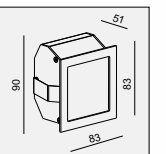

WE-1926L LED1x1~2W

MATERIAL:ALUMINUM

LAMP:OSLON Square, 1x1~2.1W
138~224lm/CRI80/3000K,
120~194lm/CRI90/3000K,
EXCL. LED POWER SUPPLY 350~700mA-DC
CRI 80/90.

AVAILABLE COLOR:
Alu Brush, Sand White

IP20/ROHS/CE/

170x26 H55

WE-1927L LED1x1~2W

MATERIAL:ALUMINUM

LAMP:OSLON Square, 1x1~2.1W
138~224lm/CRI80/3000K,
120~194lm/CRI90/3000K,
EXCL. LED POWER SUPPLY 350~700mA-DC
CRI 80/90.

AVAILABLE COLOR:
Alu Brush, Sand White

IP20/ROHS/CE/

170x45 H55

K1 MINI LED1x1~2W

MATERIAL:ALUMINUM

LAMP:OSLON Square, 1x1~2.1W
138~224lm/CRI80/3000K,
120~194lm/CRI90/3000K,
EXCL. LED POWER SUPPLY 350~700mA-DC
CRI 80/90.

AVAILABLE COLOR:
Alu Brush, Sand White

IP20/ROHS/CE/

62x26 H55

RITA LED1x1~2W

MATERIAL:ALUMINUM+PC

LAMP:OSLON Square, 1x1~2.1W
138~224lm/CRI80/3000K,
120~194lm/CRI90/3000K,
EXCL. LED POWER SUPPLY 350~700mA-DC
CRI 80/90.

AVAILABLE COLOR:
Alu Brush, Sand White

IP20/ROHS/CE/

45x45 H55

WE-1928 LED1x1~2W

MATERIAL:ALUMINUM

LAMP:OSLON Square, 1x1~2.1W
138~224lm/CRI80/3000K,
120~194lm/CRI90/3000K,
EXCL. LED POWER SUPPLY 350~700mA-DC
CRI 80/90.

AVAILABLE COLOR:
Alu Brush, Sand White

IP43/ROHS/CE/

75x75 H70