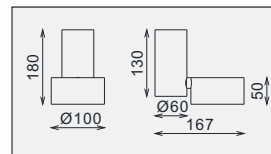

BROTHERS BOBO ED-14W

LED 1x14W

MATERIAL:ALUMINUM DIE-CAST
ROTATES:350°
SPOT HEAD ADJUST: 90°
LAMP:BRIDGELUX VERO 10 1x13.7W/500mA,
1354lm/CRI80/3000K,1074lm/CRI90/3000K,
890lm/CRI97/3000K,
INCL. LED POWER SUPPLY 500mA-DC
AC 100-240V/50-60Hz
REFLECTOR ANGLE:20°, 28°, 40°.CRI 80/90/97