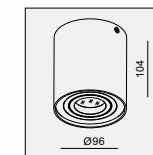

HDL-5600 MR16 1x50W

MATERIAL:ALUMINUM
ADJUSTABLE ANGLE:0~28°/350°

LAMP:1xMR16 MAX.50W
GU5.3/12V INCL.TRANSFO
AC 220~240V/50~60Hz ☑

AVAILABLE COLOR:
Sand White
Sand Black
Alu Brush

IP20/ROHS/CE/♻️