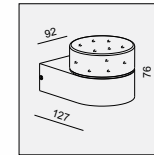

WE-1894 LED 1x5W

MATERIAL:ALU DIE-CAST+ALU+PMMA

LAMP:BRIDGELUX V6 ARRAY 1x4.6W/500mA, 471lm/CRI80/3000K,399lm/CRI90/3000K, INCL. LED POWER SUPPLY 500mA-DC AC 100-240V/50-60Hz.⊕ CRI 80/90.

AVAILABLE COLOR:
Sand Grey
Sand Black
Sand White

IP65/ROHS/CE/▽

WE-1894-1 LED 2x5W

MATERIAL:ALU DIE-CAST+ALU+PMMA

LAMP:BRIDGELUX V6 ARRAY 2x4.6W/500mA, 2x471lm/CRI80/3000K,2x399lm/CRI90/3000K, INCL. LED POWER SUPPLY 500mA-DC AC 100-240V/50-60Hz.⊕ CRI 80/90.

AVAILABLE COLOR:
Sand Grey
Sand Black
Sand White

IP65/ROHS/CE/▽