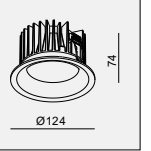

EXTERIOR

CEILING RECESSED CEILING SURFACE

OUT CEILING

MATERIAL:ALU DIE-CAST
ADJUSTABLE ANGLE:FIXED

LAMP:BRIDGELUX V8 Array 1x 9.2W
945lm/3000K/CRI 80 739lm/3000K/CRI 90
EXCL. LED POWER SUPPLY 500mA-DC
REFLECTOR ANGLE:32°, 48°.CRI 80/90.

AVAILABLE COLOR:
Sand White
Sand Black
Chrome

IP54/ROHS/CE/

Ø68xH70

MATERIAL:ALU DIE-CAST
ADJUSTABLE ANGLE::FIXED

LAMP:BRIDGELUX V8 Array 1x 9.2W
945lm/3000K/CRI 80 739lm/3000K/CRI 90
EXCL. LED POWER SUPPLY 500mA-DC
REFLECTOR ANGLE:32°, 48°.CRI 80/90.

AVAILABLE COLOR:
Sand White
Sand Black

IP54/ROHS/CE/

Ø83xH70

MATERIAL:ALU DIE-CAST + ALU
ADJUSTABLE ANGLE::FIXED

LAMP:BRIDGELUX VERO13 16.8~ 24.2W
2030lm/3000K/CRI 80 1680lm/3000K/CRI90
INCL. LED POWER SUPPLY 500~700mA-DC
AC 100-240V/50-60Hz
REFLECTOR ANGLE:22°, 38°, 60°.CRI 80/90/97.

AVAILABLE COLOR:
Silver Grey
Matt White
Matt Black

IP54/ROHS/CE/

Ø114xH100