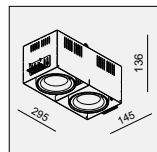

HIDE-202M-G8.5 G8.5 2x70W

MATERIAL:ALU DIE-CAST+STEEL
ADJUSTABLE ANGLE:0~30°/350°
LAMP:2xCDM-TC MAX.70W
REFLECTOR ANGLE:10°, 26°, 40°, 32x55°
G8.5/220-240V EXCL.BALLAST

AVAILABLE COLOR:
BK/WH
BK/BK
WH/WH

IP20/ROHS/CE/▽

298x150x160H