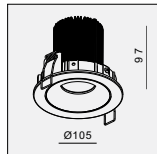

DE-200-9W LED 1x9W

MATERIAL:ALU DIE-CAST + ALU
ADJUSTABLE ANGLE:0~30°/355°

LAMP:BRIDGELUX V8 Array 1x 9.2W
945lm/3000K/CRI 80 739lm/3000K/CRI 90
EXCL.LED POWER SUPPLY 500mA-DC
REFLECTOR ANGLE:17°, 32°, 48°.CRI 80/90.

AVAILABLE COLOR:
Sand White
Sand Black

IP20/ROHS/CE/▽

Ø98xH117