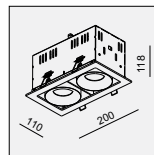

ON-201 MIDI-20W LED 1x20W

MATERIAL:ALUMINUM+STEEL
ADJUSTABLE ANGLE:0~30°/355°

LAMP:BRIDGELUX V10 ARRAY, 1x20.3W
1939lm/3000K/CRI80 1535lm/3000K/CRI90
EXCL.LED POWER SUPPLY 700mA-DC
REFLECTOR ANGLE:20°, 35°, 52°.CRI 80/90.

AVAILABLE COLOR:
WH/BK
BK/BK

IP20/ROHS/CE/

122x122 H116