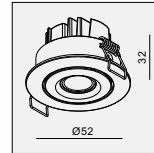

AVAILABLE COLOR:
Sand White
Sand Black
Alu Brush

IP20/ROHS/CE/▽

Ø45xH42

DE-240-1H /700

LED 1x2W

DE-240-1H

LED 1x3W

MATERIAL:ALU DIE-CAST+ALU
ADJUSTABLE ANGLE:0°~15°