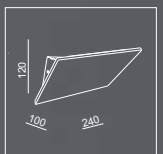

REBEI is a irregular product design. It is interesting that you can feel different lighting effect from different position. And all looks quite nice.

WE-1933

MATERIAL:ALU DIE-CAST + ALU+PMMA
AVAILABLE COLOR:Sand Black, Sand White, Champagne IP40/ROHS/CE/☉/▽

MODEL NO.	POWER (W)	DRIVER(INCL.)	LUMINOUS FLUX(lm) 3000K/CRI80	LUMINOUS FLUX(lm) 3000K/CRI90	LAMP	INPUT VOLTAGE (V)	SIZE(mm)		
							L	W	H
WE-1933-12	18x0.36W	350mA NO DIM	790	680	LUXEON 3020	100~240V	300	125	50
WE-1933-16	24x0.5W	500mA NO DIM	945	739	LUXEON 3020	100~240V	400	125	50
WE-1933-20	30x0.5W	500mA NO DIM	703	550	LUXEON 3020	100~240V	500	125	50

REBEI R G2 LED 1x6W

MATERIAL:ALUMINUM+STEEL+PMMA

LAMP:LUXEON 3020 18x0.36W
790lm/CRI80/3000K, 680lm/CRI90/3000K,
INCL. LED POWER SUPPLY 350mA-DC
AC 100-240V/50-60Hz.☉CRI 80.

AVAILABLE COLOR:
Sand Black, Sand White, Champagne

IP40/ROHS/CE/▽

REBEI G2 LED 1x6W

MATERIAL:ALUMINUM+STEEL+PMMA

LAMP:LUXEON 3020 18x0.36W
790lm/CRI80/3000K, 680lm/CRI90/3000K,
INCL. LED POWER SUPPLY 350mA-DC
AC 100-240V/50-60Hz.☉CRI 80.

AVAILABLE COLOR:
Sand Black, Sand White, Champagne

IP40/ROHS/CE/▽