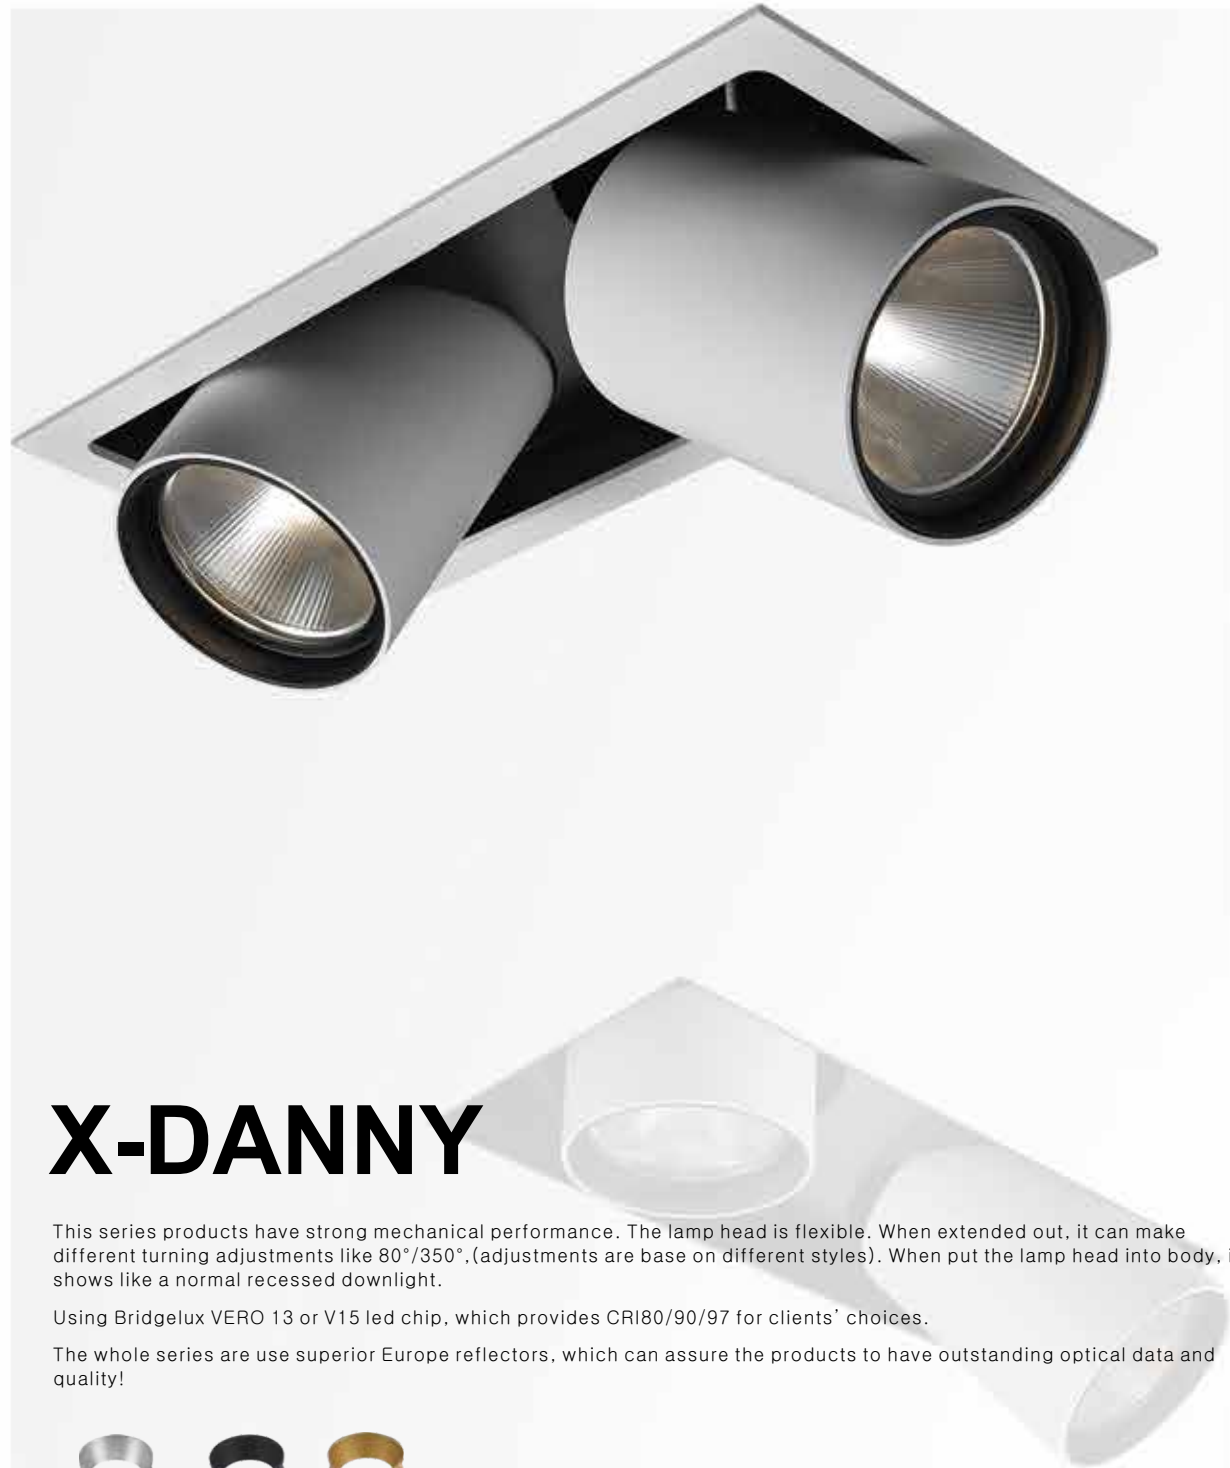

BLK/BLK/GLD

X-DANNY

This series products have strong mechanical performance. The lamp head is flexible. When extended out, it can make different turning adjustments like 80°/350°. (adjustments are base on different styles). When put the lamp head into body, it shows like a normal recessed downlight.