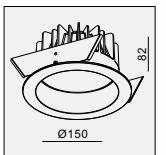

NEW 130 MINI-6W

MATERIAL:ALU DIE-CAST + PMMA
ADJUSTABLE ANGLE:FIXED

LAMP:LUXEON 3030 2D 6x1.07W/500mA
663lm/CRI80/3000K,585lm/CRI90/3000K,
EXCL.LED POWER SUPPLY 500mA-DC
3000K/4000K/5000K.CRI 80/90

AVAILABLE COLOR:
Sand Black
Sand White
Silver Grey
Sand Black/Sand Gold
Sand White/Sand Gold

IP44/ROHS/CE/▽

Ø83 H87

NEW 130-10W

MATERIAL:ALU DIE-CAST + PMMA
ADJUSTABLE ANGLE:FIXED

LAMP:LUXEON 3030 2D 9x1.07W/500mA,
1120lm/CRI80/3000K,902lm/CRI90/3000K,
EXCL.LED POWER SUPPLY 500mA-DC
3000K/4000K/5000K.CRI 80/90

AVAILABLE COLOR:
Sand Black
Sand White
Silver Grey
Sand Black/Sand Gold
Sand White/Sand Gold

IP44/ROHS/CE/▽

Ø102 H95

NEW 130 MIDI-13W

MATERIAL:ALU DIE-CAST + PMMA
ADJUSTABLE ANGLE:FIXED

LAMP:LUXEON 3030 2D 12x1.07W/500mA,
1436lm/CRI80/3000K,1267lm/CRI90/3000K,
EXCL.LED POWER SUPPLY 500mA-DC
3000K/4000K/5000K.CRI 80/90

AVAILABLE COLOR:
Sand Black
Sand White
Silver Grey
Sand Black/Sand Gold
Sand White/Sand Gold

IP44/ROHS/CE/▽

Ø133 H105

NEW 130 MAX-13W

MATERIAL:ALU DIE-CAST + PMMA
ADJUSTABLE ANGLE:FIXED

LAMP:LUXEON 3030 2D 12x1.07W/500mA,
1436lm/CRI80/3000K,1267lm/CRI90/3000K,
EXCL.LED POWER SUPPLY 500mA-DC
3000K/4000K/5000K.CRI 80/90

AVAILABLE COLOR:
Sand Black
Sand White
Silver Grey
Sand Black/Sand Gold
Sand White/Sand Gold

IP44/ROHS/CE/▽

Ø163 H105

NEW 130 MAX-19W

MATERIAL:ALU DIE-CAST + PMMA
ADJUSTABLE ANGLE:FIXED

LAMP:LUXEON 3030 2D 18x1.07W/500mA,
2100lm/CRI80/3000K,1852lm/CRI90/3000K,
EXCL.LED POWER SUPPLY 500mA-DC
3000K/4000K/5000K.CRI 80/90

AVAILABLE COLOR:
Sand Black
Sand White
Silver Grey
Sand Black/Sand Gold
Sand White/Sand Gold

IP44/ROHS/CE/▽

Ø163 H105