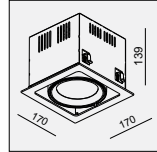

ON-201 M-36W LED 1x36W

MATERIAL:ALUMINUM+STEEL
ADJUSTABLE ANGLE:0~30°/355°

LAMP:BRIDGELUX VERO18 35.6W
4211lm/3000K/CRI 80 3268lm/3000K/CRI90
EXCL.LED POWER SUPPLY 1200mA-DC
REFLECTOR ANGLE:18°, 28°, 42°.CRI 80/90.

AVAILABLE COLOR:
WH/WH
WH/BK
BK/BK

IP20/ROHS/CE/

152x152 H160