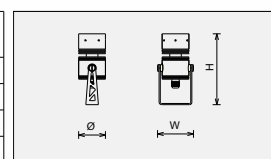

OE-120-15

OE-120 SERIES

MATERIAL: ALUMINUM+GLASS
LAMP: OSLO Square. LENS ANGLE: 12°, 30°, 40°. CRI 80.
AVAILABLE COLOR: Alu Grey, Sand Black, Sand White IP66/ROHS/CE

MODEL NO.	POWER (W)	DRIVER(INCL.)	LUMINOUS FLUX(lm) 3000K/CRI80	LUMINOUS FLUX(lm) 3000K/CRI90	LAMP	SIZE(mm) WxØxH
OE-120-3	1x5W	500mA NO DIM	510	440	OSLO Square	80x60x165
OE-120-6	1x9W	500mA NO DIM	1010	870	OSLO Square	105x80x185
OE-120-9	1x14W	500mA NO DIM	1510	1300	OSLO Square	122x98x212
OE-120-15	1x23W	500mA NO DIM	2500	2160	OSLO Square	112x112x232