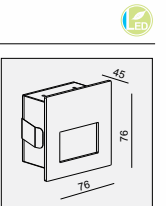

WE-1927 K1 LED1x1~2W

MATERIAL:ALUMINUM

LAMP:OSLON Square.1x1~2.1W
138~224lm/CRI80/3000K,
120~194lm/CRI90/3000K,
EXCL. LED POWER SUPPLY 350~700mA-DC
CRI 80/90.

AVAILABLE COLOR:
Alu Brush. Sand White

IP20/ROHS/CE/

65x65 H55