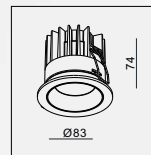

FAST-TOP MINI SQ LED 1x9W

MATERIAL:ALU DIE-CAST
ADJUSTABLE ANGLE:FIXED

LAMP:BRIDGELUX V8 Array 1x 9.2W, 945lm/3000K/CRI 80, 739lm/3000K/CRI 90, EXCL.LED POWER SUPPLY 500mA-DC, REFLECTOR ANGLE:17°, 32°, 48°.CRI 80/90.

IP44/ROHS/CE/

Ø68xH90