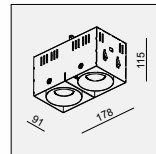

HIDE-202 MR16 2x50W

MATERIAL:ALU DIE-CAST + ALU + STEEL
ADJUSTABLE ANGLE:0~30°/355°

LAMP:2xMR16 MAX.50W
GU5.3/12V EXCL.TRANSFO
INCL MOUNTING KIT 4

AVAILABLE COLOR:
BK/WH
BK/BK
WH/WH

IP20/ROHS/CE/▽
KIT 2 H135

HIDE-202 MIDI-20W LED 2x20W

MATERIAL:ALUMINUM+STEEL
ADJUSTABLE ANGLE:0~30°/355°

LAMP:BRIDGELUX V10 ARRAY. 2x20.3W
2x1939lm/3000K/CRI80 2x1535lm/3000K/CRI90
EXCL.LED POWER SUPPLY 700mA-DC
REFLECTOR ANGLE:20°, 35°, 52°.CRI 80/90.

AVAILABLE COLOR:
BK/WH
BK/BK
WH/WH

IP20/ROHS/CE/▽

230x116 H116