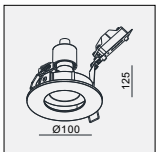

IP20/ROHS/CE/▽

Ø80xH95

DE-260-GU10 GU10 1x 50W

MATERIAL:ALU DIE-CAST + ALU
ADJUSTABLE ANGLE:0~20°

LAMP:1xGU10 MAX.50W
GU10 220-240V/50-60Hz

AVAILABLE COLOR:
WH/BK
WH/WH
BK/BK

IP20/ROHS/CE/▽

Ø80xH115