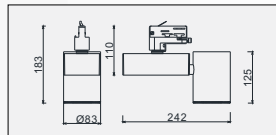

AVAILABLE COLOR:Sand White/Black, Sand Black, Silver Grey/Black
IP20/ROHS/CE

MATERIAL:ALU DIE-CAST+ALU
ROTATES:350°
SPOT HEAD ADJUST: 90°

LAMP:BRIDGELUX V15 Array 1x33.3W
3550lm/CRI80/3000K,2793lm/CRI90/3000K,
INCL.LED POWER SUPPLY 900mA-DC
AC 220-240V/50-60Hz
REFLECTOR ANGLE:19°, 31°, 43°.CRI 80/90.