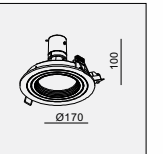

IP20/ROHS/CE/▽

Ø150xH125

DL-5900-PAR30 PAR30 1x 75W

MATERIAL:ALUMINUM
ADJUSTABLE ANGLE:0~30°/350°

LAMP:1xPAR30 MAX.75W
E27 220-240V/50-60Hz

AVAILABLE COLOR:
Sand White
Sand Black
Alu Brush

IP20/ROHS/CE/▽

Ø150xH130