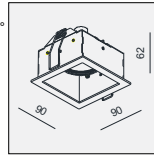

EASY MR16 1x50W
MATERIAL: STEEL + ALU
ADJUSTABLE ANGLE: 0~20°/355°
LAMP: 1xMR16 MAX. 50W
GU5.3/12V EXCL. TRANSFO
AVAILABLE COLOR:
Silver Grey
Sand White
Sand Black
IP20/ROHS/CE/▽
80x80 H90

EASY-GU10 GU10 1x50W
MATERIAL: ALUMINUM
ADJUSTABLE ANGLE: 0~20°/350°
LAMP: 1xGU10 MAX. 50W
GU10 220-240V/50-60Hz
AVAILABLE COLOR:
Silver Grey
Sand White
Sand Black
IP20/ROHS/CE/▽
80x80 H90