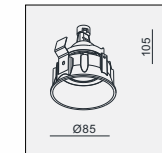

X-EVA HIDE-MR16 MR16 1x50W

MATERIAL:ALU DIE-CAST
ADJUSTABLE ANGLE:0~18°/355°
LAMP:1xMR16 MAX.50W
GU5.3/12V EXCL.TRANSFO
INCL MOUNTING KIT 5

AVAILABLE COLOR:
WHI
BLK
SLV GRY
IP20/ROHS/CE/▽

KITxH130