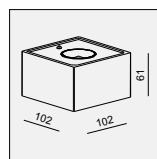

MATERIAL:ALUMINUM+PC

LAMP:BRIDGELUX V6 Array 1x 3.2W ⊕
348lm/3000K/CRI 80 292lm/3000K/CRI 90
INCL. LED POWER SUPPLY 500mA-DC
AC 100-240V/50-60Hz

AVAILABLE COLOR:
Sand Black, Sand White
Sand Black/Gold
Sand White/Gold
Alu Brush/White
Champagne

IP20/ROHS/CE/∇