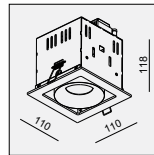

ON-201-9W LED 2x9W

MATERIAL:ALU DIE-CAST + ALU + STEEL
ADJUSTABLE ANGLE:0~22°/355°

LAMP:BRIDGELUX V8 Array 2x 9.2W
2x945lm/3000K/CRI 80 2x739lm/3000K/CRI 90
EXCL.LED POWER SUPPLY 500mA-DC
REFLECTOR ANGLE:17°, 32°, 48°.CRI 80/90.

AVAILABLE COLOR:
WH/WH
WH/BK
BK/BK

IP20/ROHS/CE/

180x100 H116