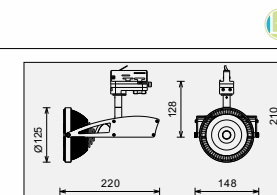

DOLPHIN-14W LED 1x14 W

MATERIAL:ALUMINUM
ROTATES:355°
SPOT HEAD ADJUST: 90°
LAMP:BRIDGELUX V10 Array 1x13.8W
1474lm/3000K/CRI 80 1167lm/3000K/CRI 90
INCL.LED POWER SUPPLY 500mA-DC
AC 220-240V/50-60Hz
REFLECTOR ANGLE:20°, 35°, 52°.CRI 80/90.

AVAILABLE COLOR:
Sand White/Black, Sand Black

IP20/ROHS/CE