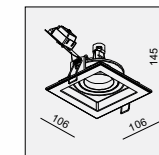

DY-1681 GU10 1x50W

MATERIAL:ALUMINUM DIE-CAST+STEEL
ADJUSTABLE ANGLE:0~25°/355°

LAMP:1XGU10 MAX.50W
GU10 220-240V/50-60Hz

AVAILABLE COLOR:
WH/BK
WH/WH

IP20/ROHS/CE/▽

95x95 H165