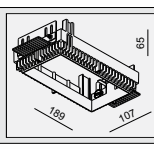

MOUNTING KIT 2
MATERIAL:ALU+STEEL

191x110 H140