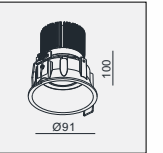

X-EVA HIDE-9W LED 1x9W

MATERIAL:ALU DIE-CAST + ALU
ADJUSTABLE ANGLE:18°
LAMP:BRIDGELUX V8 ARRAY 1x9.2W/500mA,
945lm /CRI80/3000K,739lm /CRI90/3000K,
EXCL.LED POWER SUPPLY 500mA-DC
REFLECTOR ANGLE:23°, 34°, 50°.
CRI 80/90.
INCL MOUNTING KIT 5

AVAILABLE COLOR:
WHI
BLK
SLV GRY
IP20/ROHS/CE/▽

KIT 5 H130