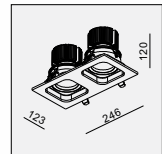

GDE-1742-14W LED 2x14W

MATERIAL:ALU DIE-CAST + ALU
ADJUSTABLE ANGLE:0~21°/350°

LAMP:BRIDGELUX V10 ARRAY . 2x13.8W
2x1474lm/3000K/CRI80 2x1167lm/3000K/CRI90
EXCL.LED POWER SUPPLY 500mA-DC
REFLECTOR ANGLE:20°, 28°, 40°.CRI 80/90.

AVAILABLE COLOR:
WH/BK/WH
AL/BK/AL
WH/BK
WH/WH/WH

IP20/ROHS/CE/▽

220X110 H140