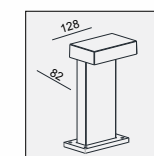

400mm LAW LF 7W-16
750mm LAW LF 7W-30
1000mm LAW LF 7W-40