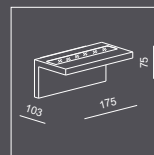

MIRROR G2 LED 1x6W

MATERIAL:ALUMINUM+GLASS

LAMP:BRIDGELUX V8 ARRAY 1x6.2W/350mA,
703lm/3000K/CRI 80 550lm/3000K/CRI 90
INCL.LED POWER SUPPLY 350mA-DC
AC 100-240V/50-60Hz

AVAILABLE COLOR:
Sand Grey, Sand Black, Sand White

IP20/ROHS/CE/