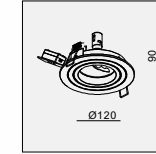

DL-5700 QR70 1x 50W

MATERIAL:ALUMINUM
ADJUSTABLE ANGLE:0~30°/350°

LAMP:1xQR70 MAX.50W
BA15D/12V EXCL.TRANSFO

AVAILABLE COLOR:
Sand White
Sand Black
Alu Brush

IP20/ROHS/CE/▽

Ø105xH110