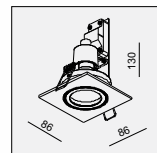

DL-5621-GU10 GU10 1x 50W

MATERIAL:ALUMINUM
ADJUSTABLE ANGLE:0~20°/350°

LAMP:1XGU10 MAX.50W
GU10 220-240V/50-60Hz

AVAILABLE COLOR:
Sand White
Sand Black
Alu Brush

IP20/ROHS/CE/▽

Ø68xH140