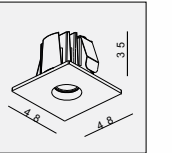

MATERIAL:ALU DIE-CAST+ALU
ADJUSTABLE ANGLE:FIXED

LAMP:BRIDGELUX V6 Array 1x 3.2W
348lm/3000K/CRI 80 292lm/3000K/CRI 90
EXCL.LED POWER SUPPLY 350mA-DC
LENS ANGLE:30°.CRI 80/90.

AVAILABLE COLOR:
Sand White
Sand Black
Alu Brush

IP20/ROHS/CE/▽

Ø36xH45