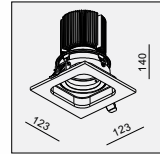

AVAILABLE COLOR:
WH/BK/WH
AL/BK/AL
WH/BK
WH/WH/WH

IP20/ROHS/CE/▽

Ø114xH160

GD-1741 QR70 1x50W

MATERIAL:ALU DIE-CAST + ALU
ADJUSTABLE ANGLE:0~21°/350°

LAMP:1xQR70 MAX.50W
BA15D/12V EXCL.TRANSFO

AVAILABLE COLOR:
WH/BK/WH
AL/BK/AL
WH/BK
WH/WH/WH