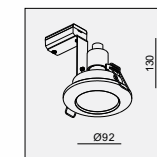

Ø92

DL-2646F GU10 1x 50W

MATERIAL:ALUMINUM+GLASS
ADJUSTABLE ANGLE:0~30°

LAMP:1XGU10 MAX.50W
GU10 220-240V/50-60Hz

AVAILABLE COLOR:
Alu Brush
Black Brush
Matt White

IP54/ROHS/CE/▽

Ø70xH135

Ø92