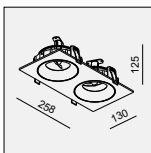

AVAILABLE COLOR:
WH/BK
BK/BK

IP20/ROHS/CE/

Ø121,L-128 H82

DE-202 MIDI QR70 2x50W

MATERIAL:ALUMINUM DIE-CAST
ADJUSTABLE ANGLE:0~30°/355°

LAMP:2xQR70 MAX.50W
BA15D/12V EXCL.TRANSFO

AVAILABLE COLOR:
Sand White
Sand Black