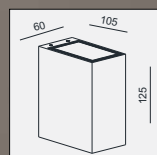

WE-1904 OUT-9W LED 2x4.6W

MATERIAL:ALU DIE-CAST+GLASS

LAMP:V6 ARRAY 2x4.6W/500mA,
2x471m/CRI80/3000K,2x3991m/CRI90/3000K,
AC 100-240V/50-60Hz ⊕
CRI 80/90,
LENS ANGLE: 30°.

AVAILABLE COLOR:
Sand Grey, Sand Black, Sand White

IP65/ROHS/CE/♻️