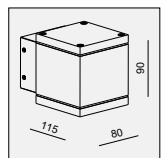

WL-1818 GU0 1x35W

MATERIAL:ALUMINUM+GLASS

LAMP:1xGU10 MAX.35W
Gu10 220-240V/50-60Hz

AVAILABLE COLOR:
Sand Grey, Sand Black, Sand White
Alu Brush

IP65/ROHS/CE/