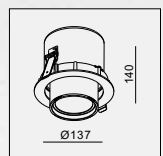

Silver
RING-83S

Black
RING-83B

Gold
RING-83G

Honeycomb-70

Linear Spread-70

Softening Lens-70

Spread Lens-70